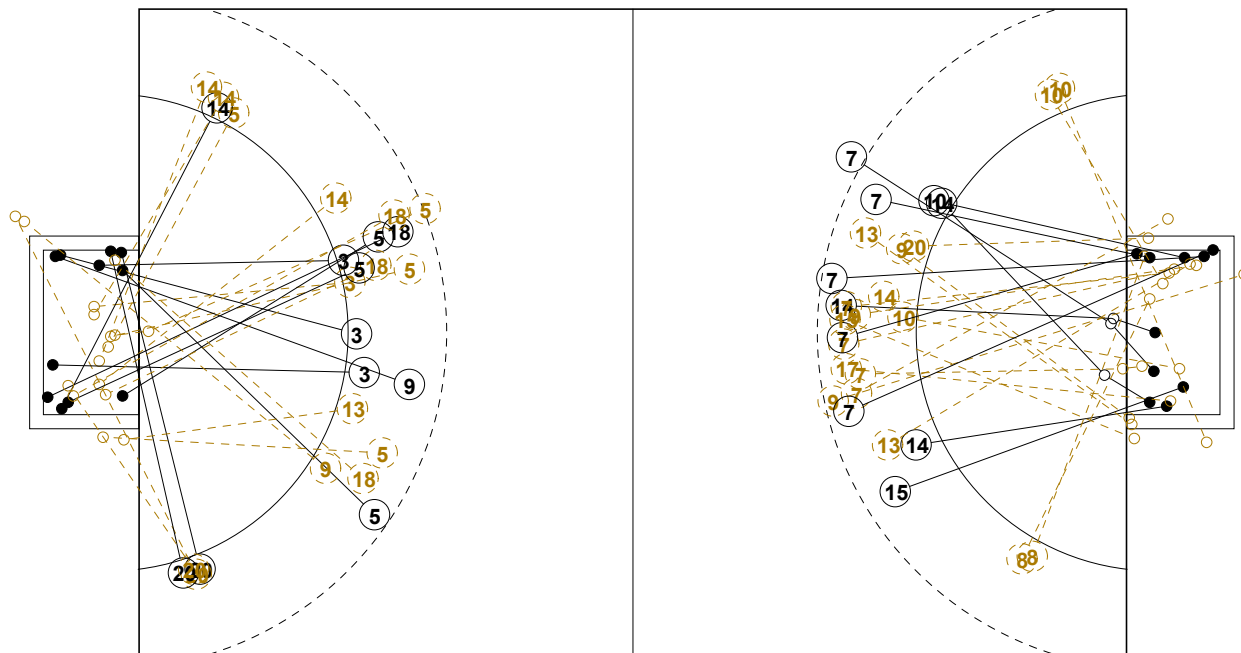

XVIII WOMEN'S JUNIOR WORLD CHAMPIONSHIP IN CZE PICTORIAL MATCH STATISTICS

ROUND 10

MATCH 97

120701097-21-1/1

1st Half
12 : 10

2nd Half
24 : 29

XVIII WOMEN'S JUNIOR WORLD CHAMPIONSHIP IN CZE

INDV/TEAM MATCH STATISTICS

OFFICIAL
HANDBALL
JUNIOR WOMEN

PLACE 11-12
ROUND 10

GROUP X
MATCH 97

120701097-14-1/2
Vodova New hall
13/07/2012 18:00

No.	Name	Field Shot	Line Shot	Wing Shot	Fast Brk.	Brk. Thr.	Free Thr.	7m Thr.	Total	Rate %	ASST.	ERR.	WAR.	2'	D+DR	TIME
BRAZIL(BRA)																
<i>(COURT PLAYER)</i>																
1	BORDIN Lais									0.0%						00:00:24
2	RODRIGUES Debora									0.0%		1	1	1		00:23:35
4	DE OLIVEIRA S. D		1/1	0/1					1/2	50.0%		2				00:37:22
5	HOLTZ Maria P.									0.0%						00:00:00
7	MALTA V. Juliana	6/10	2/5		0/1		1/1		9/17	52.9%	3	3				00:45:26
8	COSTA Mariana			0/2					0/2	0.0%						00:22:37
9	BATISTA Patricia	0/1	0/2						0/3	0.0%						00:11:00
10	FAIS M. Larissa			0/2	1/2				1/4	25.0%	1					01:00:00
11	GOMES Francielle									0.0%						00:00:00
13	DIANE Patricia	2/3	1/4			1/1			4/8	50.0%		6				00:41:56
14	PONTES Deborah	1/1	1/2			1/1			3/4	75.0%						00:19:14
15	BATTENDIERI Ana	0/1	1/1						1/2	50.0%			1			00:14:11
16	NOGUEIRA C.									0.0%						00:59:36
17	ARALDI Isabella	0/1	0/2	0/1		1/1			1/5	20.0%		2				00:23:50
19	GOMES B. Elaine		3/3		1/1				4/4	100%			1			00:30:03
20	RIGO M. Fernanda		0/1						0/1	0.0%		2				00:25:53
Total		9/17	9/21	0/6	2/4	3/3	1/1		24/52	46.2%	4	16	3	1		
<i>(GOALKEEPER)</i>																
1	BORDIN Lais							0/1	0/1	0.0%						00:00:24
16	NOGUEIRA C.	3/6	6/18	5/11	2/4	1/4		0/2	17/45	37.8%						00:59:36
Total		3/6	6/18	5/11	2/4	1/4		0/3	17/46	37.0%						

COURT PLAYER: GOALS/SHOTS

GOALKEEPER: SAVED/SHOTS

TEAM TOTALS	GOALS	SAVED	MISSED	POST	BLOCKED	TOTAL	RATE(%)
Field Shot	9	3	4	1		17	52.9%
Line Shot	9	5	1	3	3	21	42.9%
Wing Shot		5	1			6	0.0%
Fastbreak	2	2				4	50.0%
Breakthrough	3					3	100.0%
Free Throw	1					1	100.0%
7M-Throw							0.0%