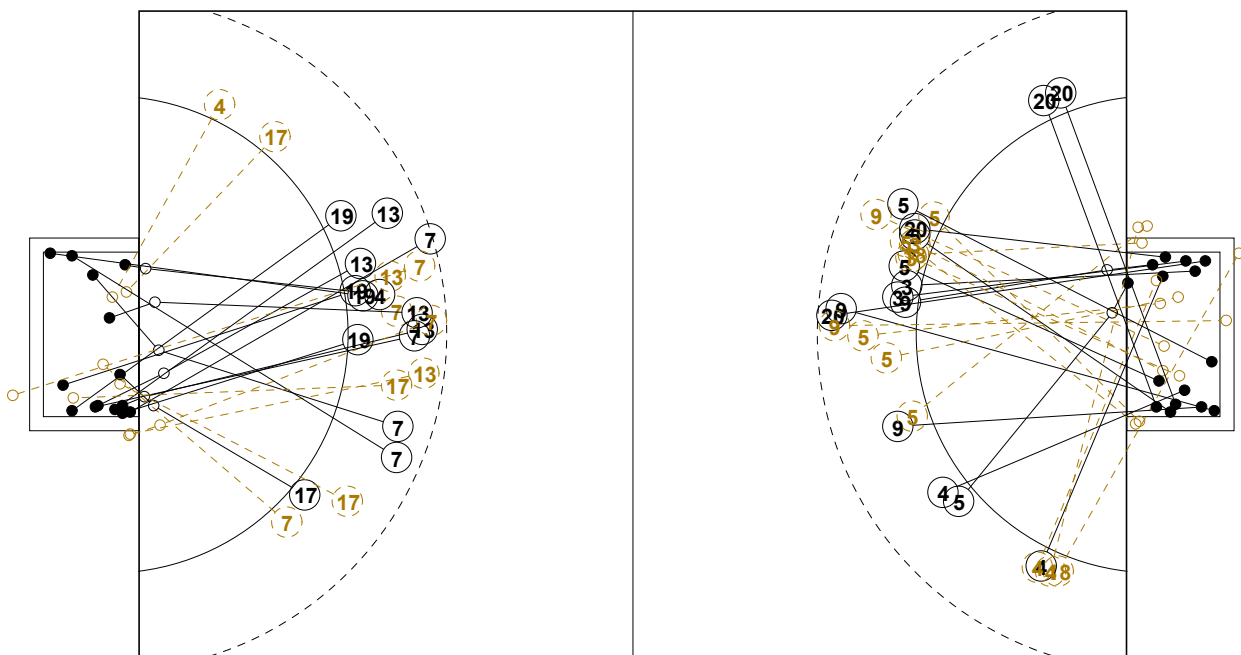

XVIII WOMEN'S JUNIOR WORLD CHAMPIONSHIP IN CZE PICTORIAL MATCH STATISTICS

ROUND 10

MATCH 97

120701097-21-1/1

1st Half
12 : 10

2nd Half
24 : 29

XVIII WOMEN'S JUNIOR WORLD CHAMPIONSHIP IN CZE

INDV/TEAM MATCH STATISTICS

OFFICIAL
HANDBALL
JUNIOR WOMEN

PLACE 11-12
ROUND 10

GROUP X
MATCH 97

120701097-14-1/2
Vodova New hall
13/07/2012 18:00

No.	Name	Field Shot	Line Shot	Wing Shot	Fast Brk.	Brk. Thr.	Free Thr.	7m Thr.	Total	Rate %	ASST.	ERR.	WAR.	2'	D+DR	TIME
BRAZIL(BRA)																
<i>(COURT PLAYER)</i>																
1	BORDIN Lais									0.0%						00:00:24
2	RODRIGUES Debora									0.0%		1	1	1		00:23:35
4	DE OLIVEIRA S. D		1/1	0/1					1/2	50.0%		2				00:37:22
5	HOLTZ Maria P.									0.0%						00:00:00
7	MALTA V. Juliana	6/10	2/5		0/1		1/1		9/17	52.9%	3	3				00:45:26
8	COSTA Mariana			0/2					0/2	0.0%						00:22:37
9	BATISTA Patricia	0/1	0/2						0/3	0.0%						00:11:00
10	FAIS M. Larissa			0/2	1/2				1/4	25.0%	1					01:00:00
11	GOMES Francielle									0.0%						00:00:00
13	DIANE Patricia	2/3	1/4			1/1			4/8	50.0%		6				00:41:56
14	PONTES Deborah	1/1	1/2			1/1			3/4	75.0%						00:19:14
15	BATTENDIERI Ana	0/1	1/1						1/2	50.0%			1			00:14:11
16	NOGUEIRA C.									0.0%						00:59:36
17	ARALDI Isabella	0/1	0/2	0/1		1/1			1/5	20.0%		2				00:23:50
19	GOMES B. Elaine		3/3		1/1				4/4	100%			1			00:30:03
20	RIGO M. Fernanda		0/1						0/1	0.0%		2				00:25:53
Total		9/17	9/21	0/6	2/4	3/3	1/1		24/52	46.2%	4	16	3	1		
<i>(GOALKEEPER)</i>																
1	BORDIN Lais							0/1	0/1	0.0%						00:00:24
16	NOGUEIRA C.	3/6	6/18	5/11	2/4	1/4		0/2	17/45	37.8%						00:59:36
Total		3/6	6/18	5/11	2/4	1/4		0/3	17/46	37.0%						

COURT PLAYER: GOALS/SHOTS

GOALKEEPER: SAVED/SHOTS

TEAM TOTALS	GOALS	SAVED	MISSED	POST	BLOCKED	TOTAL	RATE(%)
Field Shot	9	3	4	1		17	52.9%
Line Shot	9	5	1	3	3	21	42.9%
Wing Shot		5	1			6	0.0%
Fastbreak	2	2				4	50.0%
Breakthrough	3					3	100.0%
Free Throw	1					1	100.0%
7M-Throw							0.0%