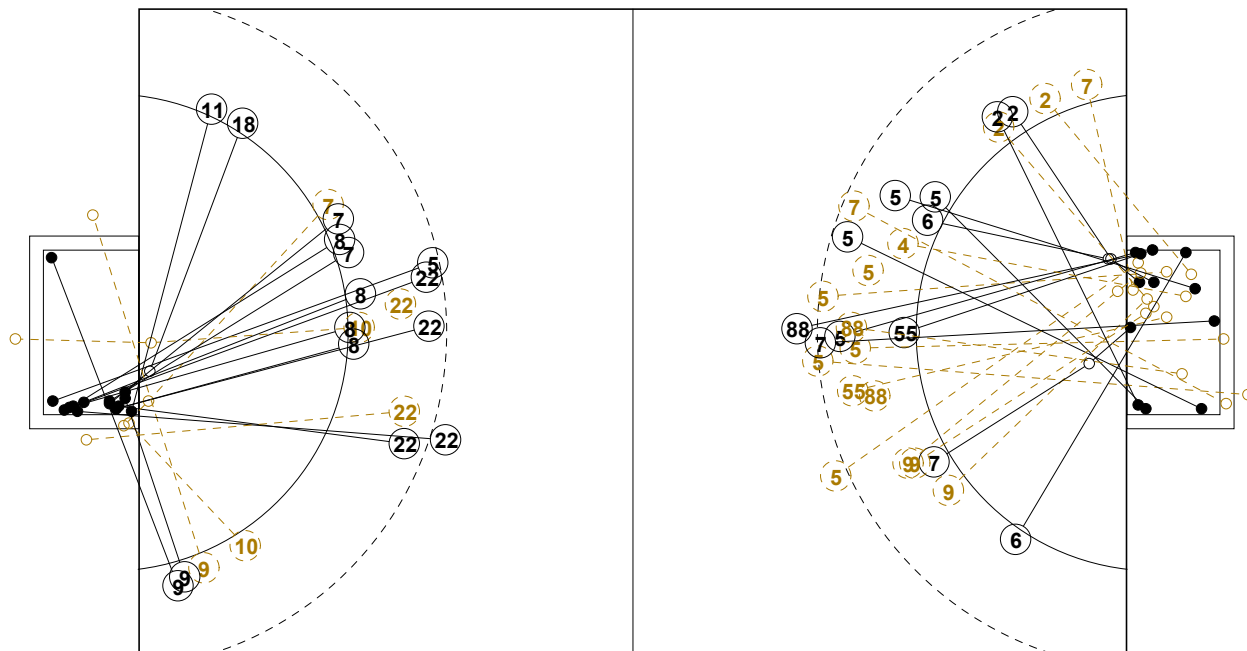

XVIII WOMEN'S JUNIOR WORLD CHAMPIONSHIP IN CZE PICTORIAL MATCH STATISTICS

ROUND 10

MATCH 96

120701096-21-1/1

1st Half
16 : 13

2nd Half
29 : 28

XVIII WOMEN'S JUNIOR WORLD CHAMPIONSHIP IN CZE

INDV/TEAM MATCH STATISTICS

OFFICIAL
HANDBALL
JUNIOR WOMEN

PLACE 13-14
ROUND 10

GROUP X
MATCH 96

120701096-14-1/2
Vodova New hall
13/07/2012 16:00

No.	Name	Field Shot	Line Shot	Wing Shot	Fast Brk.	Brk. Thr.	Free Thr.	7m Thr.	Total	Rate %	ASST.	ERR.	WAR.	2'	D+DR	TIME
ROMANIA(ROU)																
<i>(COURT PLAYER)</i>																
2	IANASI Maria A.			2/2	0/2			1/1	3/5	60.0%						00:29:33
4	CIUNT Alexandra		0/1						0/1	0.0%						00:26:17
5	PERIANU Gabriela	1/5	2/4		2/2		0/1		5/12	41.7%	1	3		1		00:42:05
6	FLOREA Stefania			2/2		1/1			3/3	100%		1	1			00:50:59
7	BUCESCHI Eliza	1/5	2/2	1/3	1/1	3/3		3/3	11/17	64.7%	1	1	1			00:37:36
9	PRICOPI Dana A.		0/3						0/3	0.0%				3		00:26:12
11	IVAN Irina									0.0%		2		1		00:34:36
12	ARGHIR Andreea									0.0%						00:06:09
13	SAFTA Nicoleta F		1/1						1/1	100%						00:16:40
15	PREDOI Cristina									0.0%						00:00:00
16	DEDU Denisa S.									0.0%						00:46:08
17	FLORICA Elena C			1/2	1/1				2/3	66.7%						00:26:31
20	BARBOS Andreea M									0.0%		1				00:01:35
21	MURESEAN Adina M									0.0%						00:07:43
55	VARGA Roxana D.	0/1				2/3			2/4	50.0%		2	1			00:34:32
88	APIPIEI Ana M.	1/2	0/2			1/3			2/7	28.6%						00:23:24
Total		3/13	5/13	6/9	4/6	7/10	0/1	4/4	29/56	51.8%	2	10	3	5		
<i>(GOALKEEPER)</i>																
12	ARGHIR Andreea		0/1	0/1	0/2	0/1			0/5	0.0%						00:06:09
16	DEDU Denisa S.	2/10	1/5	1/4		0/3		0/2	4/24	16.7%						00:46:08
21	MURESEAN Adina M	0/2				0/1			0/3	0.0%						00:07:43
Total		2/12	1/6	1/5	0/2	0/5		0/2	4/32	12.5%						