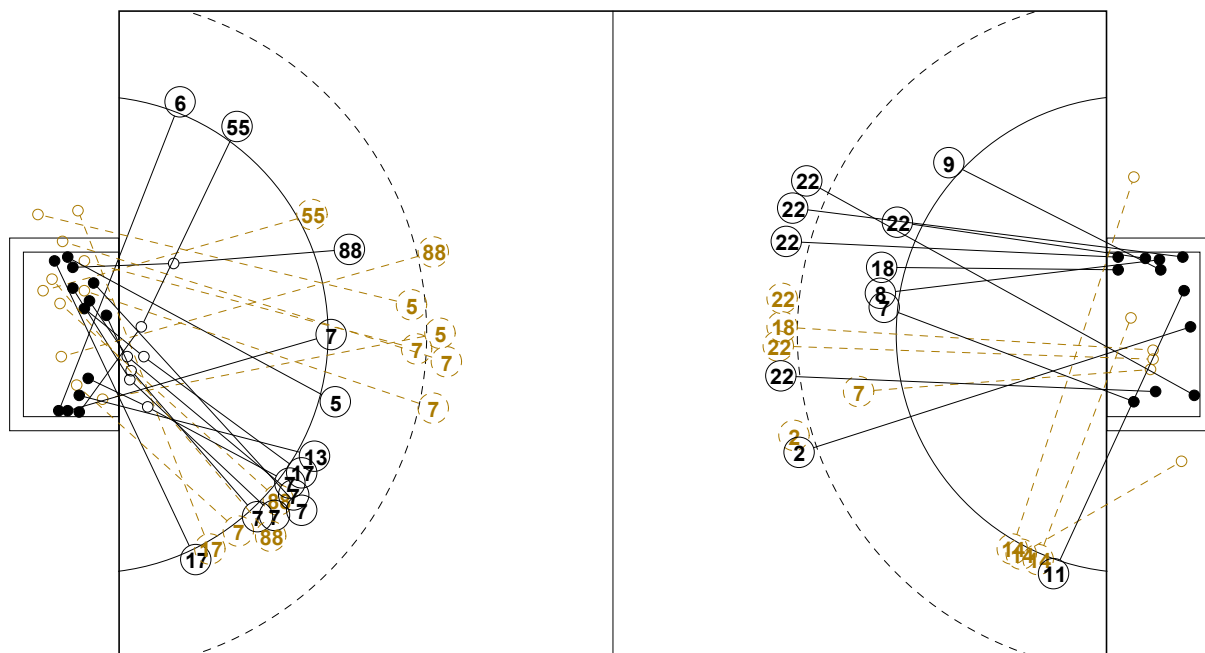

XVIII WOMEN'S JUNIOR WORLD CHAMPIONSHIP IN CZE PICTORIAL MATCH STATISTICS

ROUND 10

MATCH 96

120701096-21-1/1

1st Half
16 : 13

2nd Half
29 : 28

XVIII WOMEN'S JUNIOR WORLD CHAMPIONSHIP IN CZE

INDV/TEAM MATCH STATISTICS

OFFICIAL
HANDBALL
JUNIOR WOMEN

PLACE 13-14
ROUND 10

GROUP X
MATCH 96

120701096-14-1/2
Vodova New hall
13/07/2012 16:00

No.	Name	Field Shot	Line Shot	Wing Shot	Fast Brk.	Brk. Thr.	Free Thr.	7m Thr.	Total	Rate %	ASST.	ERR.	WAR.	2'	D+DR	TIME
ROMANIA(ROU)																
<i>(COURT PLAYER)</i>																
2	IANASI Maria A.			2/2	0/2			1/1	3/5	60.0%						00:29:33
4	CIUNT Alexandra		0/1						0/1	0.0%						00:26:17
5	PERIANU Gabriela	1/5	2/4		2/2		0/1		5/12	41.7%	1	3		1		00:42:05
6	FLOREA Stefania			2/2		1/1			3/3	100%		1	1			00:50:59
7	BUCESCHI Eliza	1/5	2/2	1/3	1/1	3/3		3/3	11/17	64.7%	1	1	1			00:37:36
9	PRICOPI Dana A.		0/3						0/3	0.0%				3		00:26:12
11	IVAN Irina									0.0%		2		1		00:34:36
12	ARGHIR Andreea									0.0%						00:06:09
13	SAFTA Nicoleta F		1/1						1/1	100%						00:16:40
15	PREDOI Cristina									0.0%						00:00:00
16	DEDU Denisa S.									0.0%						00:46:08
17	FLORICA Elena C			1/2	1/1				2/3	66.7%						00:26:31
20	BARBOS Andreea M									0.0%		1				00:01:35
21	MURESEAN Adina M									0.0%						00:07:43
55	VARGA Roxana D.	0/1				2/3			2/4	50.0%		2	1			00:34:32
88	APIPIEI Ana M.	1/2	0/2			1/3			2/7	28.6%						00:23:24
Total		3/13	5/13	6/9	4/6	7/10	0/1	4/4	29/56	51.8%	2	10	3	5		
<i>(GOALKEEPER)</i>																
12	ARGHIR Andreea		0/1	0/1	0/2	0/1			0/5	0.0%						00:06:09
16	DEDU Denisa S.	2/10	1/5	1/4		0/3		0/2	4/24	16.7%						00:46:08
21	MURESEAN Adina M	0/2				0/1			0/3	0.0%						00:07:43
Total		2/12	1/6	1/5	0/2	0/5		0/2	4/32	12.5%						