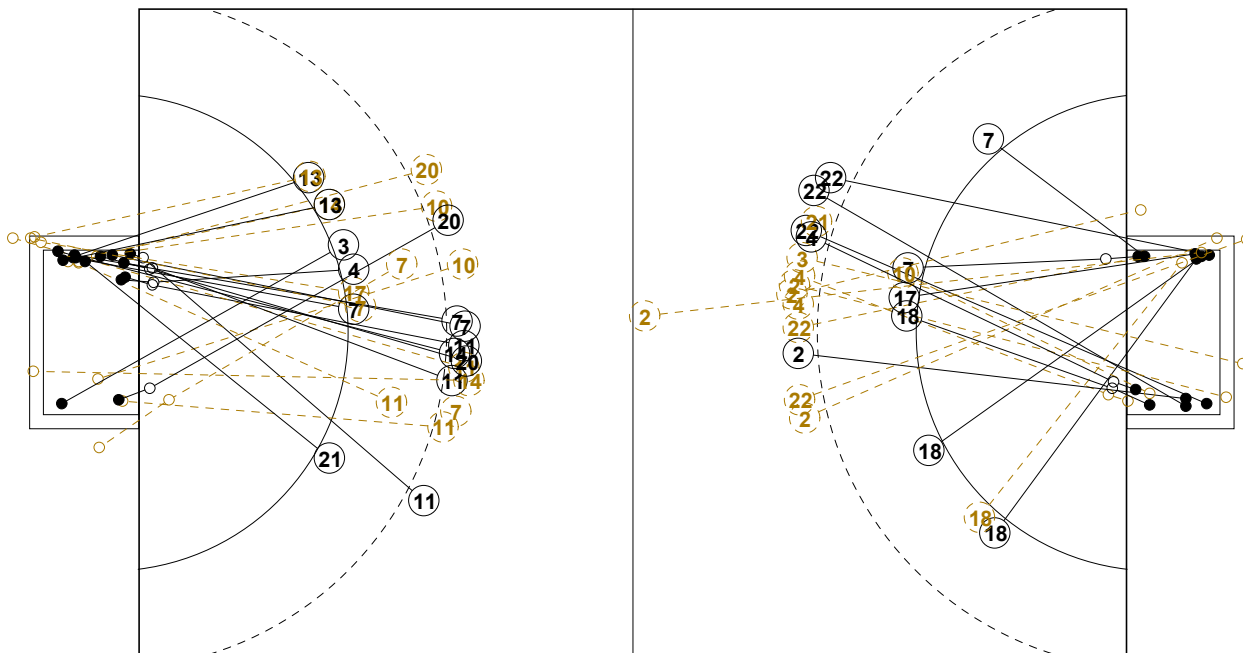

XVIII WOMEN'S JUNIOR WORLD CHAMPIONSHIP IN CZE PICTORIAL MATCH STATISTICS

ROUND 8

MATCH 94

120701094-21-1/1

1st Half
17 : 12

2nd Half
24 : 26

XVIII WOMEN'S JUNIOR WORLD CHAMPIONSHIP IN CZE

INDV/TEAM MATCH STATISTICS

COURT PLAYER: GOALS/SHOTS

GOALKEEPER: SAVED/SHOTS

TEAM TOTALS	GOALS	SAVED	MISSED	POST	BLOCKED	TOTAL	RATE(%)
Field Shot	6	3	6	3	4	22	27.3%
Line Shot	2	1				3	66.7%
Wing Shot	3	2				5	60.0%
Fastbreak	11	2				13	84.6%
Breakthrough							0.0%
Free Throw			1	1		2	0.0%
7M-Throw	2	3	1			6	33.3%