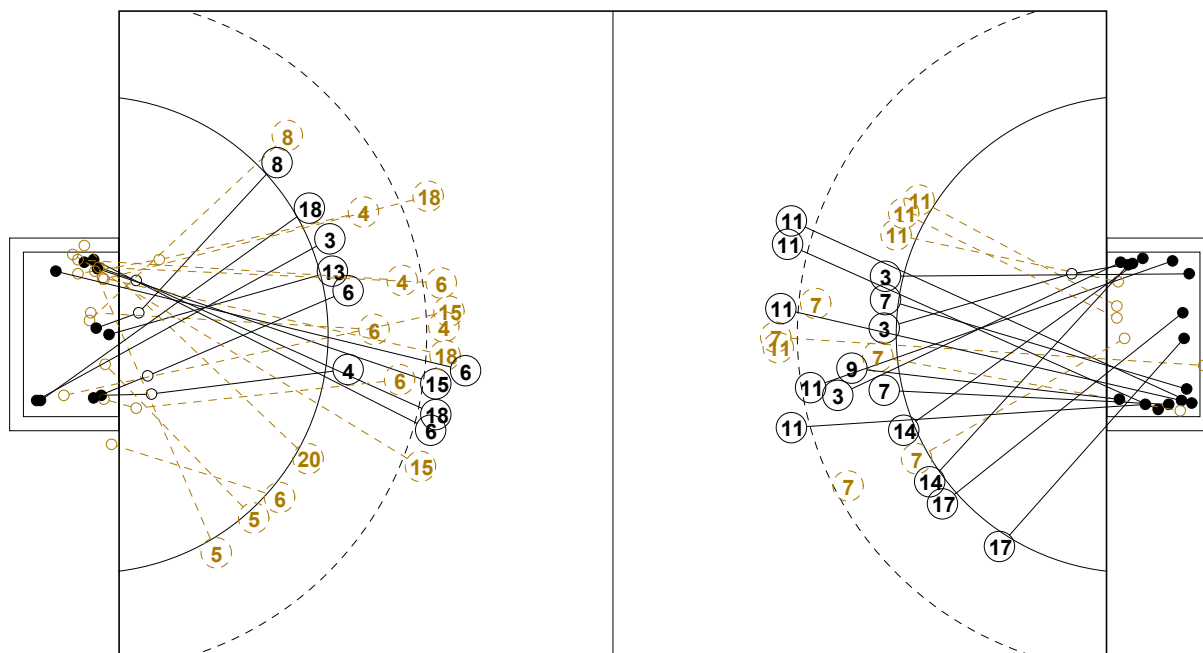

XVIII WOMEN'S JUNIOR WORLD CHAMPIONSHIP IN CZE PICTORIAL MATCH STATISTICS

ROUND 8

MATCH 93

120701093-21-1/1

1st Half
10 : 12

2nd Half
23 : 25

XVIII WOMEN'S JUNIOR WORLD CHAMPIONSHIP IN CZE

INDV/TEAM MATCH STATISTICS

OFFICIAL
HANDBALL
JUNIOR WOMEN

PLACE 5-8
ROUND 8

GROUP X
MATCH 93

120701093-14-1/2
Sareza
11/07/2012 16:00

No.	Name	Field Shot	Line Shot	Wing Shot	Fast Brk.	Brk. Thr.	Free Thr.	7m Thr.	Total	Rate %	ASST.	ERR.	WAR.	2'	D+DR	TIME
KOREA(KOR)																
<i>(COURT PLAYER)</i>																
1	OH Sa Ra									0.0%		1				00:31:28
2	KIM Eun Seon									0.0%						00:00:00
3	JO Su Yeon				3/3				3/3	100%		2	1	1		00:22:25
5	KIM Ju Kyung	0/1	0/1			0/1			0/3	0.0%						00:04:29
7	LEE Hyo Jin	2/10	1/2	0/1	2/4	1/1			6/18	33.3%	4	4				00:51:08
8	JEONG Min Ji				0/2				0/2	0.0%						00:16:58
9	PARK Joo Eun		1/1		0/1				1/2	50.0%		2				00:44:33
10	SHIN Hyun Joo				0/1				0/1	0.0%		2		1		00:22:30
11	KIM Jin Yi	6/8	0/1			0/3		1/1	7/13	53.8%	1	3	1			00:53:08
12	PARK Sae Young									0.0%						00:28:32
13	KIM Hye Won	0/1		1/1					1/2	50.0%	1	1				00:15:24
14	KIM Gyeong Eun		1/1	0/2		1/1			2/4	50.0%		2				00:27:10
17	KIM Jin Sil			0/1	2/2				2/3	66.7%				1		00:44:01
18	HAN Mi Seul		1/1		2/2				3/3	100%	2	3	1	2		00:46:10
19	KIM Soo Jung									0.0%						00:00:00
27	KIM Sang Mi									0.0%						00:00:00
Total		8/20	4/7	1/5	9/15	2/6		1/1	25/54	46.3%	8	20	3	5		
<i>(GOALKEEPER)</i>																
1	OH Sa Ra	2/7	0/2	0/2	3/5	4/6		0/1	9/23	39.1%		1				00:31:28
12	PARK Sae Young	6/8	2/3	1/1	1/4	0/2	1/1	0/1	11/20	55.0%						00:28:32
Total		8/15	2/5	1/3	4/9	4/8	1/1	0/2	20/43	46.5%		1				

COURT PLAYER: GOALS/SHOTS

GOALKEEPER: SAVED/SHOTS

TEAM TOTALS	GOALS	SAVED	MISSED	POST	BLOCKED	TOTAL	RATE(%)
Field Shot	8		3	3	6	20	40.0%
Line Shot	4	2	1			7	57.1%
Wing Shot	1	2	1	1		5	20.0%
Fastbreak	9	5	1			15	60.0%
Breakthrough	2	4				6	33.3%
Free Throw							0.0%
7M-Throw	1					1	100.0%