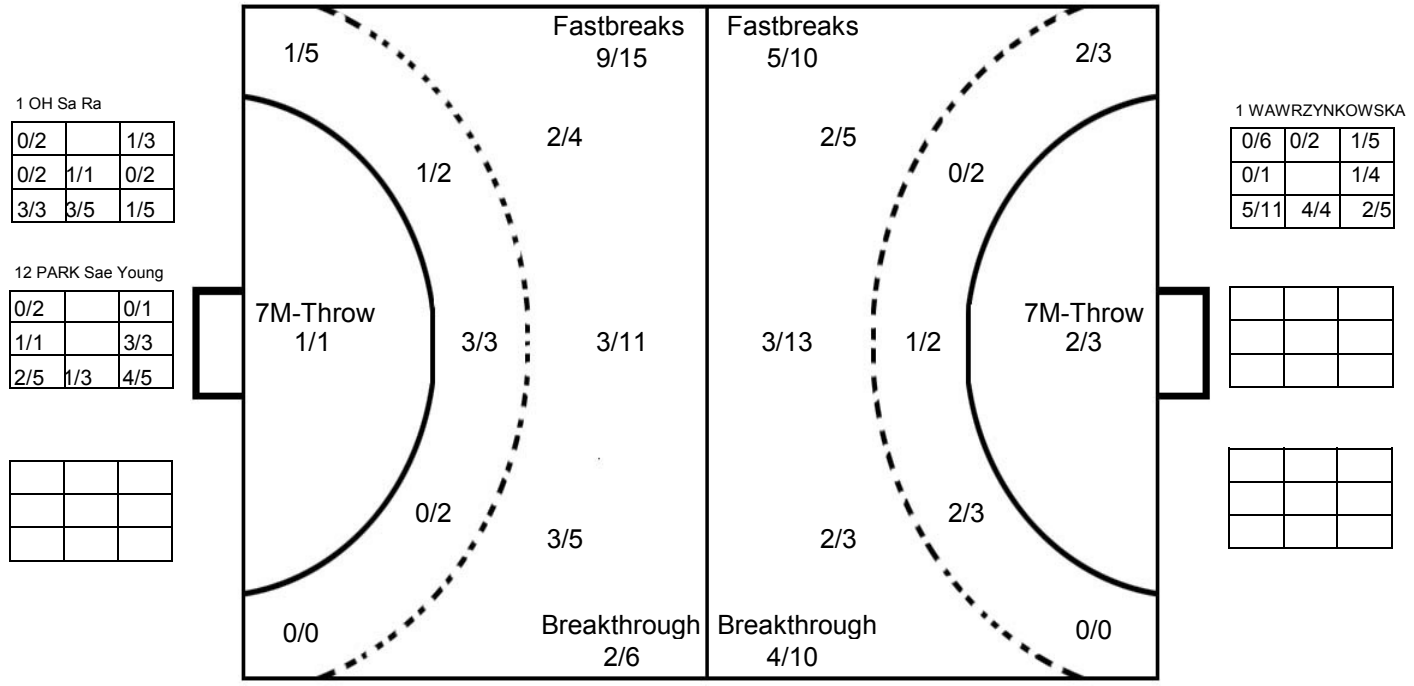

COURT PLAYER: GOALS/SHOTS

GOALKEEPER: SAVED/SHOTS

TEAM TOTALS	GOALS	SAVED	MISSED	POST	BLOCKED	TOTAL	RATE(%)
Field Shot	7	8	1	2	2	20	35.0%
Line Shot	3	2	1	1		7	42.9%
Wing Shot	2	1				3	66.7%
Fastbreak	5	4		1		10	50.0%
Breakthrough	4	4	1	1		10	40.0%
Free Throw		1				1	0.0%
7M-Throw	2		1			3	66.7%

XVIII WOMEN'S JUNIOR WORLD CHAMPIONSHIP IN CZE
MATCH SHOT REPORT

ROUND 8

MATCH 93

120701093-41-1/1

KOREA

1 OH Sa Ra [] [] [] [] [] [] [] [] [] Post - 0 Miss - 0 Block - 0	2 KIM Eun Seon [] [] [] [] [] [] [] [] [] Post - 0 Miss - 0 Block - 0	3 JO Su Yeon 1 [] [] [] [] [] [] 2 [] [] [] Post - 0 Miss - 0 Block - 0	5 KIM Ju Kyung [] [] [] [] [] [] [] [] [] Post - 0 Miss - 2 Block - 0	7 LEE Hyo Jin 2 [] [] [] [] [] [] 1 [] [] [] Post - 3 Miss - 4 Block - 3	8 JEONG Min Ji [] [] [] [] [] [] [] [] [] Post - 0 Miss - 0 Block - 0	9 PARK Joo Eun [] [] [] [] [] [] [] [] [] Post - 0 Miss - 0 Block - 0	10 SHIN Hyun Joo [] [] [] [] [] [] [] [] [] Post - 0 Miss - 0 Block - 0
11 KIM Jin Yi 2 [] [] [] [] [] [] 1 [] [] [] Post - 0 Miss - 0 Block - 2	12 PARK Sae Young [] [] [] [] [] [] [] [] [] Post - 0 Miss - 0 Block - 0	13 KIM Hye Won [] [] [] [] [] [] [] [] [] Post - 0 Miss - 0 Block - 1	14 KIM Gyeong Eun [] [] [] 1 [] [] [] 1 [] [] [] Post - 1 Miss - 0 Block - 0	17 KIM Jin Sil [] [] [] [] [] [] [] [] [] Post - 0 Miss - 0 Block - 0	18 HAN Mi Seul 1 [] [] [] [] [] [] 1 [] [] [] Post - 0 Miss - 0 Block - 0	19 KIM Soo Jung [] [] [] [] [] [] [] [] [] Post - 0 Miss - 0 Block - 0	27 KIM Sang Mi [] [] [] [] [] [] [] [] [] Post - 0 Miss - 0 Block - 0