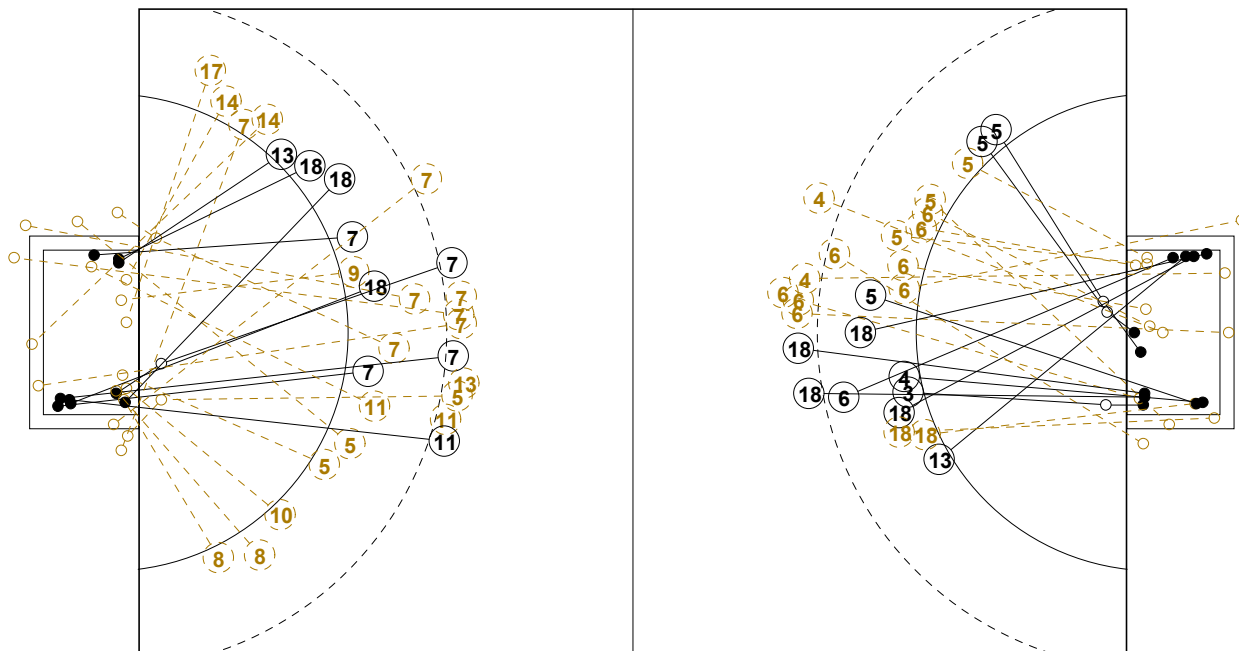

XVIII WOMEN'S JUNIOR WORLD CHAMPIONSHIP IN CZE PICTORIAL MATCH STATISTICS

ROUND 8

MATCH 93

120701093-21-1/1

1st Half
10 : 12

2nd Half
23 : 25

XVIII WOMEN'S JUNIOR WORLD CHAMPIONSHIP IN CZE

INDV/TEAM MATCH STATISTICS

OFFICIAL
HANDBALL
JUNIOR WOMEN

PLACE 5-8
ROUND 8

GROUP X
MATCH 93

120701093-14-1/2
Sareza
11/07/2012 16:00

No.	Name	Field Shot	Line Shot	Wing Shot	Fast Brk.	Brk. Thr.	Free Thr.	7m Thr.	Total	Rate %	ASST.	ERR.	WAR.	2'	D+DR	TIME
KOREA(KOR)																
<i>(COURT PLAYER)</i>																
1	OH Sa Ra									0.0%		1				00:31:28
2	KIM Eun Seon									0.0%						00:00:00
3	JO Su Yeon				3/3				3/3	100%		2	1	1		00:22:25
5	KIM Ju Kyung	0/1	0/1			0/1			0/3	0.0%						00:04:29
7	LEE Hyo Jin	2/10	1/2	0/1	2/4	1/1			6/18	33.3%	4	4				00:51:08
8	JEONG Min Ji				0/2				0/2	0.0%						00:16:58
9	PARK Joo Eun		1/1		0/1				1/2	50.0%		2				00:44:33
10	SHIN Hyun Joo				0/1				0/1	0.0%		2		1		00:22:30
11	KIM Jin Yi	6/8	0/1			0/3		1/1	7/13	53.8%	1	3	1			00:53:08
12	PARK Sae Young									0.0%						00:28:32
13	KIM Hye Won	0/1		1/1					1/2	50.0%	1	1				00:15:24
14	KIM Gyeong Eun		1/1	0/2		1/1			2/4	50.0%		2				00:27:10
17	KIM Jin Sil			0/1	2/2				2/3	66.7%				1		00:44:01
18	HAN Mi Seul		1/1		2/2				3/3	100%	2	3	1	2		00:46:10
19	KIM Soo Jung									0.0%						00:00:00
27	KIM Sang Mi									0.0%						00:00:00
Total		8/20	4/7	1/5	9/15	2/6		1/1	25/54	46.3%	8	20	3	5		
<i>(GOALKEEPER)</i>																
1	OH Sa Ra	2/7	0/2	0/2	3/5	4/6		0/1	9/23	39.1%		1				00:31:28
12	PARK Sae Young	6/8	2/3	1/1	1/4	0/2	1/1	0/1	11/20	55.0%						00:28:32
Total		8/15	2/5	1/3	4/9	4/8	1/1	0/2	20/43	46.5%		1				

COURT PLAYER: GOALS/SHOTS

GOALKEEPER: SAVED/SHOTS

TEAM TOTALS	GOALS	SAVED	MISSED	POST	BLOCKED	TOTAL	RATE(%)
Field Shot	8		3	3	6	20	40.0%
Line Shot	4	2	1			7	57.1%
Wing Shot	1	2	1	1		5	20.0%
Fastbreak	9	5	1			15	60.0%
Breakthrough	2	4				6	33.3%
Free Throw							0.0%
7M-Throw	1					1	100.0%