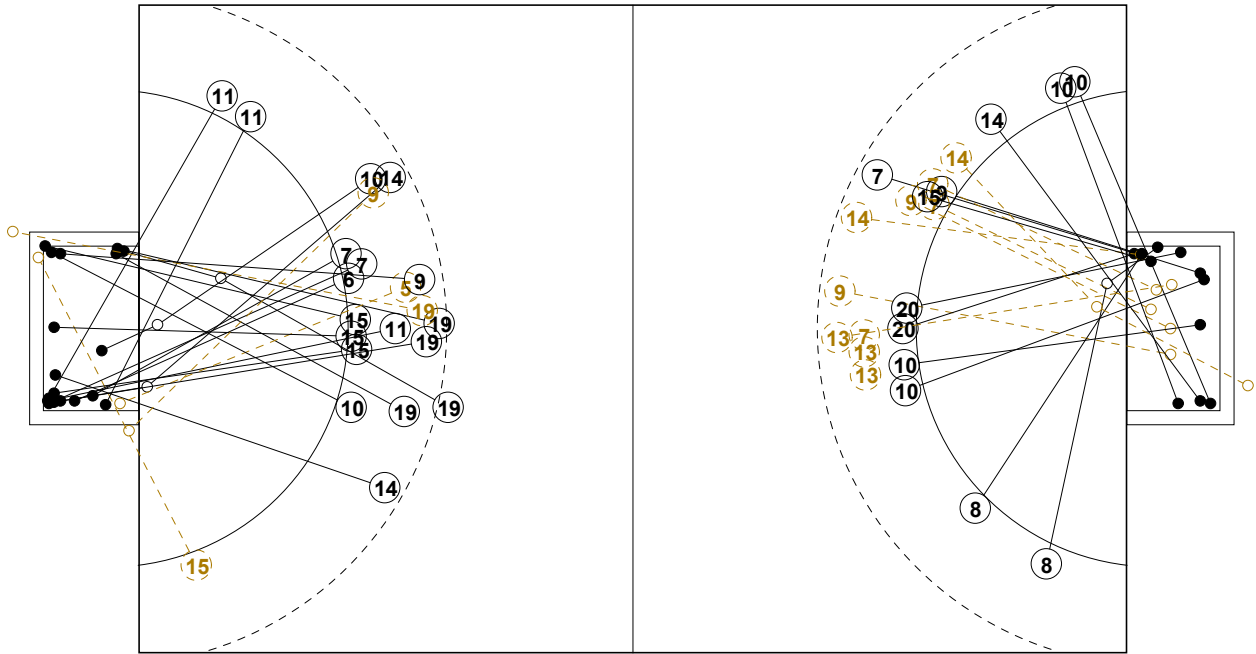

# XVIII WOMEN'S JUNIOR WORLD CHAMPIONSHIP IN CZE PICTORIAL MATCH STATISTICS

ROUND 8

MATCH 89

120701089-21-1/1

1st Half  
20 : 13

2nd Half  
26 : 36