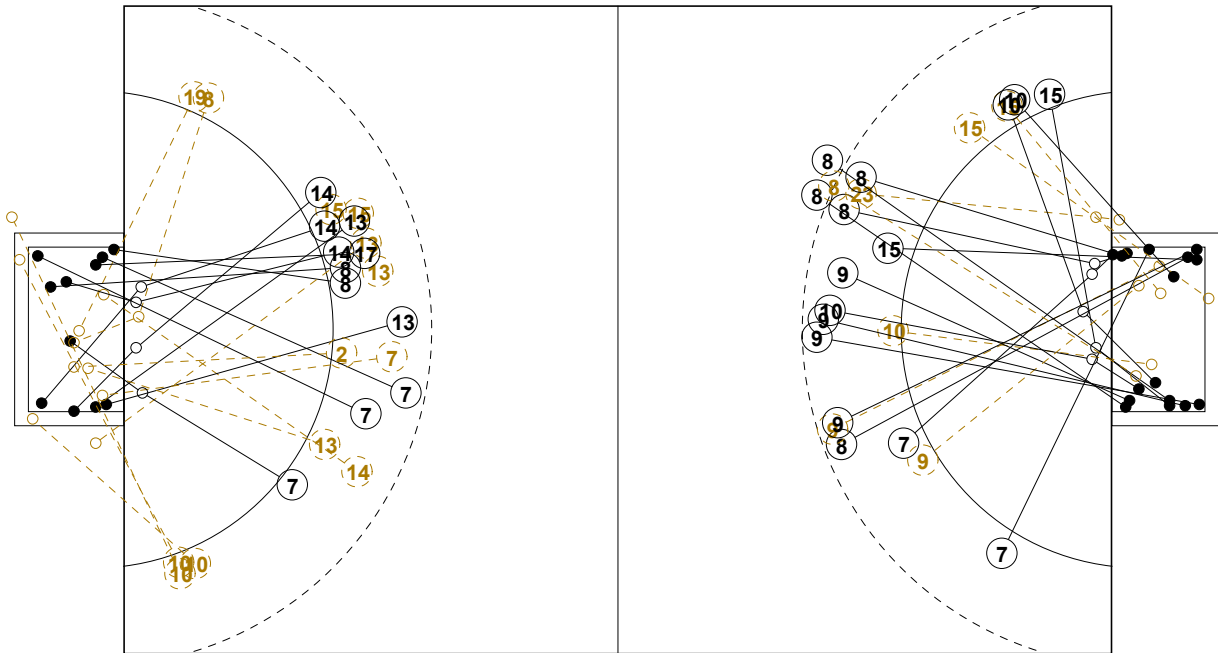

# XVIII WOMEN'S JUNIOR WORLD CHAMPIONSHIP IN CZE PICTORIAL MATCH STATISTICS

ROUND 8

MATCH 89

120701089-21-1/1

1st Half  
20 : 13

2nd Half  
26 : 36