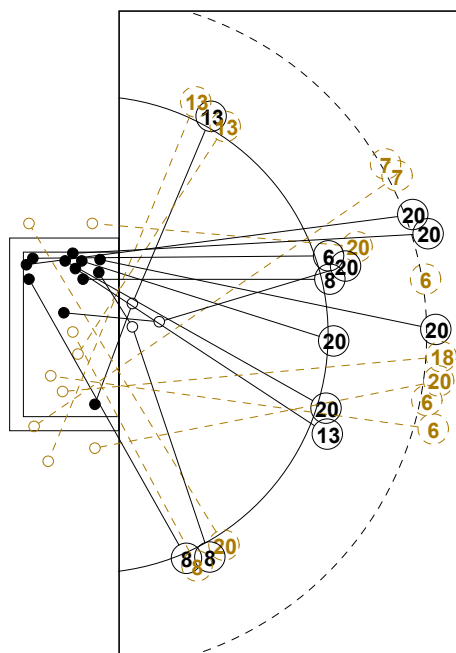

XVIII WOMEN'S JUNIOR WORLD CHAMPIONSHIP IN CZE PICTORIAL MATCH STATISTICS

ROUND 7

MATCH 86

120701086-21-1/1

7M BRA

1st Half
12 : 9

CZE 7M

7M CZE

2nd Half
21 : 28

BRA 7M

XVIII WOMEN'S JUNIOR WORLD CHAMPIONSHIP IN CZE

INDV/TEAM MATCH STATISTICS

OFFICIAL
HANDBALL
JUNIOR WOMEN

PLACEMENT
ROUND 7

GROUP X
MATCH 86

120701086-14-1/2
Vodova New hall
10/07/2012 16:00

COURT PLAYER: GOALS/SHOTS

GOALKEEPER: SAVED/SHOTS

TEAM TOTALS	GOALS	SAVED	MISSED	POST	BLOCKED	TOTAL	RATE(%)
Field Shot	3	3	4	1	5	16	18.8%
Line Shot	1	1				2	50.0%
Wing Shot	4	2	2			8	50.0%
Fastbreak	7	1				8	87.5%
Breakthrough	4		2			6	66.7%
Free Throw							0.0%
7M-Throw	2			1		3	66.7%