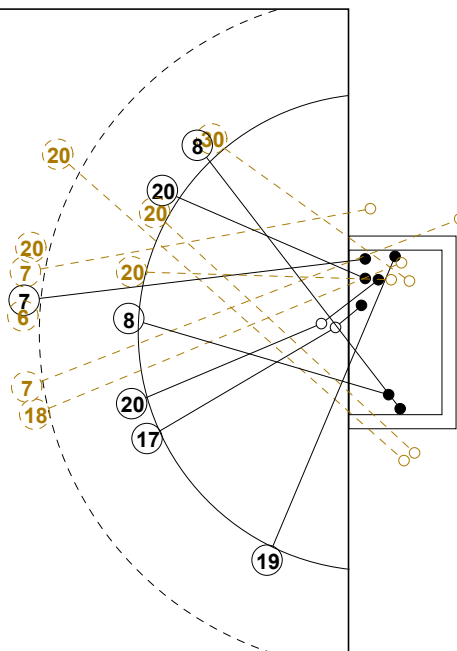

XVIII WOMEN'S JUNIOR WORLD CHAMPIONSHIP IN CZE PICTORIAL MATCH STATISTICS

ROUND 7

MATCH 86

120701086-21-1/1

7M BRA

1st Half
12 : 9

CZE 7M

7M CZE

2nd Half
21 : 28

BRA 7M

XVIII WOMEN'S JUNIOR WORLD CHAMPIONSHIP IN CZE

INDV/TEAM MATCH STATISTICS

OFFICIAL
HANDBALL
JUNIOR WOMEN

PLACEMENT
ROUND 7

GROUP X
MATCH 86

120701086-14-1/2
Vodova New hall
10/07/2012 16:00