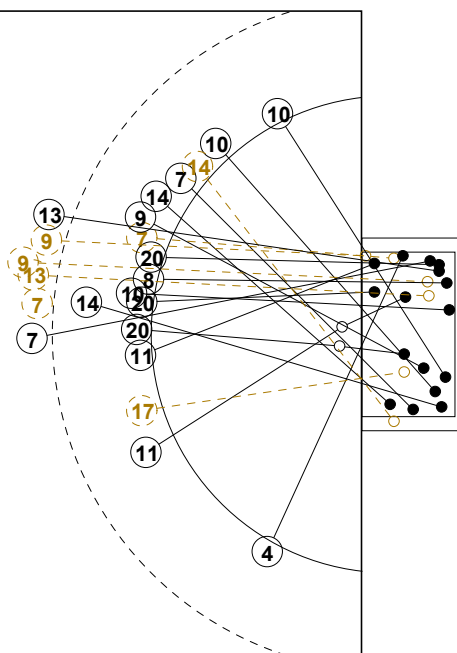

XVIII WOMEN'S JUNIOR WORLD CHAMPIONSHIP IN CZE PICTORIAL MATCH STATISTICS

ROUND 7

MATCH 86

120701086-21-1/1

7M BRA

1st Half
12 : 9

CZE 7M

7M CZE

2nd Half
21 : 28

BRA 7M

XVIII WOMEN'S JUNIOR WORLD CHAMPIONSHIP IN CZE

INDV/TEAM MATCH STATISTICS

OFFICIAL
HANDBALL
JUNIOR WOMEN

PLACEMENT
ROUND 7

GROUP X
MATCH 86

120701086-14-1/2
Vodova New hall
10/07/2012 16:00