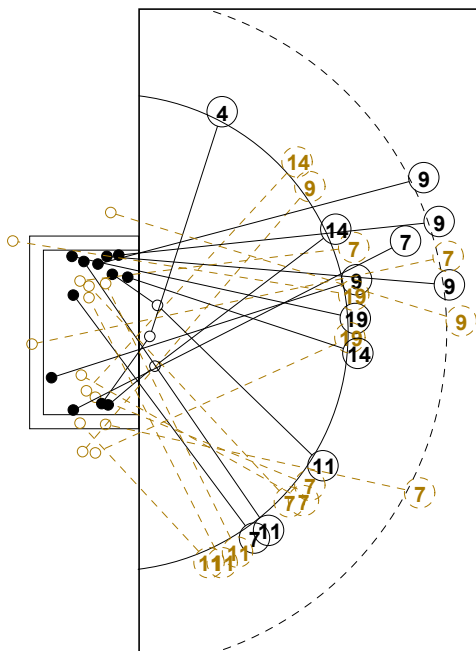

XVIII WOMEN'S JUNIOR WORLD CHAMPIONSHIP IN CZE PICTORIAL MATCH STATISTICS

ROUND 7

MATCH 86

120701086-21-1/1

7M BRA

1st Half
12 : 9

CZE 7M

7M CZE

2nd Half
21 : 28

BRA 7M

XVIII WOMEN'S JUNIOR WORLD CHAMPIONSHIP IN CZE

INDV/TEAM MATCH STATISTICS

OFFICIAL
HANDBALL
JUNIOR WOMEN

PLACEMENT
ROUND 7

GROUP X
MATCH 86

120701086-14-1/2
Vodova New hall
10/07/2012 16:00

COURT PLAYER: GOALS/SHOTS

GOALKEEPER: SAVED/SHOTS

TEAM TOTALS	GOALS	SAVED	MISSED	POST	BLOCKED	TOTAL	RATE(%)
Field Shot	3	3	4	1	5	16	18.8%
Line Shot	1	1				2	50.0%
Wing Shot	4	2	2			8	50.0%
Fastbreak	7	1				8	87.5%
Breakthrough	4		2			6	66.7%
Free Throw							0.0%
7M-Throw	2			1		3	66.7%