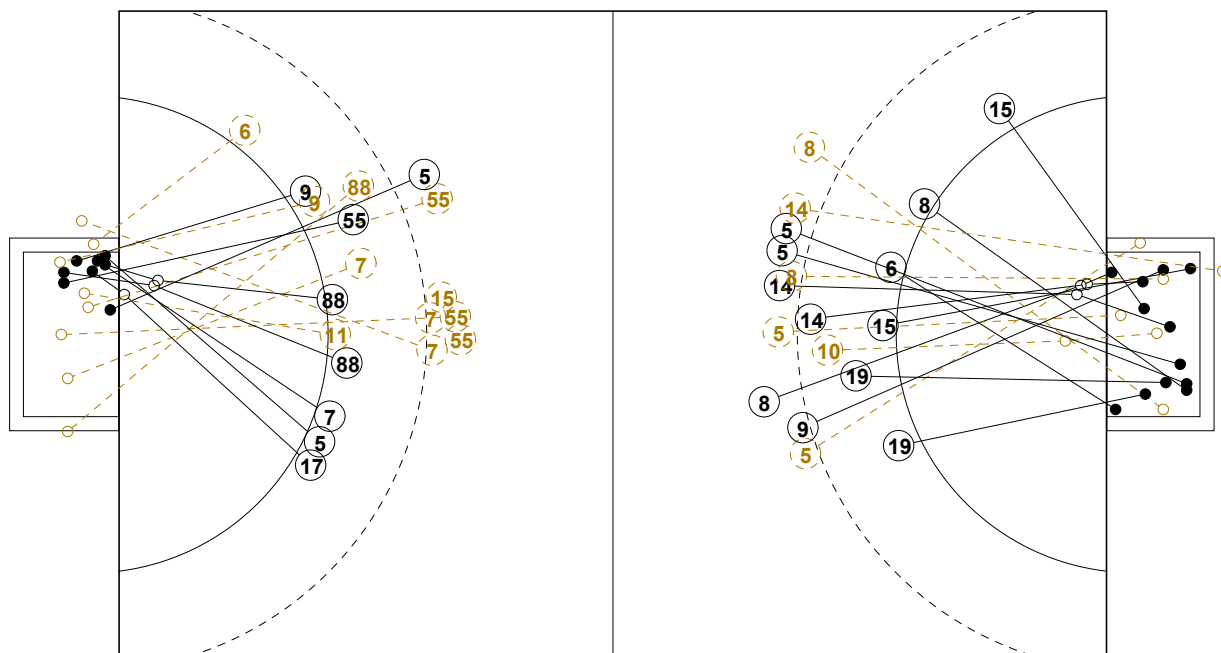

XVIII WOMEN'S JUNIOR WORLD CHAMPIONSHIP IN CZE PICTORIAL MATCH STATISTICS

ROUND 7

MATCH 85

120701085-21-1/1

1st Half
15 : 9

2nd Half
21 : 30

XVIII WOMEN'S JUNIOR WORLD CHAMPIONSHIP IN CZE

INDV/TEAM MATCH STATISTICS

OFFICIAL
HANDBALL
JUNIOR WOMEN

PLACEMENT
ROUND 7

GROUP X
MATCH 85

120701085-14-1/2
Vodova New hall
10/07/2012 14:00

No.	Name	Field Shot	Line Shot	Wing Shot	Fast Brk.	Brk. Thr.	Free Thr.	7m Thr.	Total	Rate %	ASST.	ERR.	WAR.	2'	D+DR	TIME
DENMARK(DEN)																
<i>(COURT PLAYER)</i>																
1	GREVE Cecilie									0.0%						00:31:16
2	BILTOFT Mia									0.0%						00:11:45
5	POULSEN Julie A.	6/10	1/1					5/6	12/17	70.6%	2	2	1			00:38:11
6	HEINDAHL K.		4/5						4/5	80.0%			1			00:24:03
7	ANDERSEN Stine									0.0%		2				00:29:13
8	NIELSEN Anne S.H	1/4				1/1			2/5	40.0%			1	1		00:26:38
9	LA COUR Anne C.	1/3							1/3	33.3%		1				00:15:29
10	HANSEN Cecilie M	0/1							0/1	0.0%						00:11:14
11	KRISTENSEN Louis				0/1				0/1	0.0%		1				00:30:43
12	JUNCKER Mathilde									0.0%	1					00:28:44
14	MOGENSEN M.N.	2/3							2/3	66.7%		1				00:20:36
15	WOLLER Fie			2/3	2/2				4/5	80.0%		1				00:59:38
19	JOHANSEN Sofie S	1/3	1/1			2/2			4/6	66.7%		1				00:46:05
23	WOLLER Cecilie									0.0%				1		00:11:45
25	FANGEL Camilla		1/1						1/1	100%						00:28:53
Total		11/24	7/8	2/3	2/3	3/3		5/6	30/47	63.8%	3	9	3	2		
<i>(GOALKEEPER)</i>																
1	GREVE Cecilie	3/5	0/1		1/2	0/5		0/2	4/15	26.7%						00:31:16
12	JUNCKER Mathilde	1/4	1/4	2/2	1/2	0/1		0/2	5/15	33.3%	1					00:28:44
Total		4/9	1/5	2/2	2/4	0/6		0/4	9/30	30.0%	1					

COURT PLAYER: GOALS/SHOTS

GOALKEEPER: SAVED/SHOTS

TEAM TOTALS	GOALS	SAVED	MISSED	POST	BLOCKED	TOTAL	RATE(%)
Field Shot	11	6	3	1	3	24	45.8%
Line Shot	7			1		8	87.5%
Wing Shot	2	1				3	66.7%
Fastbreak	2	1				3	66.7%
Breakthrough	3					3	100.0%
Free Throw							0.0%
7M-Throw	5	1				6	83.3%