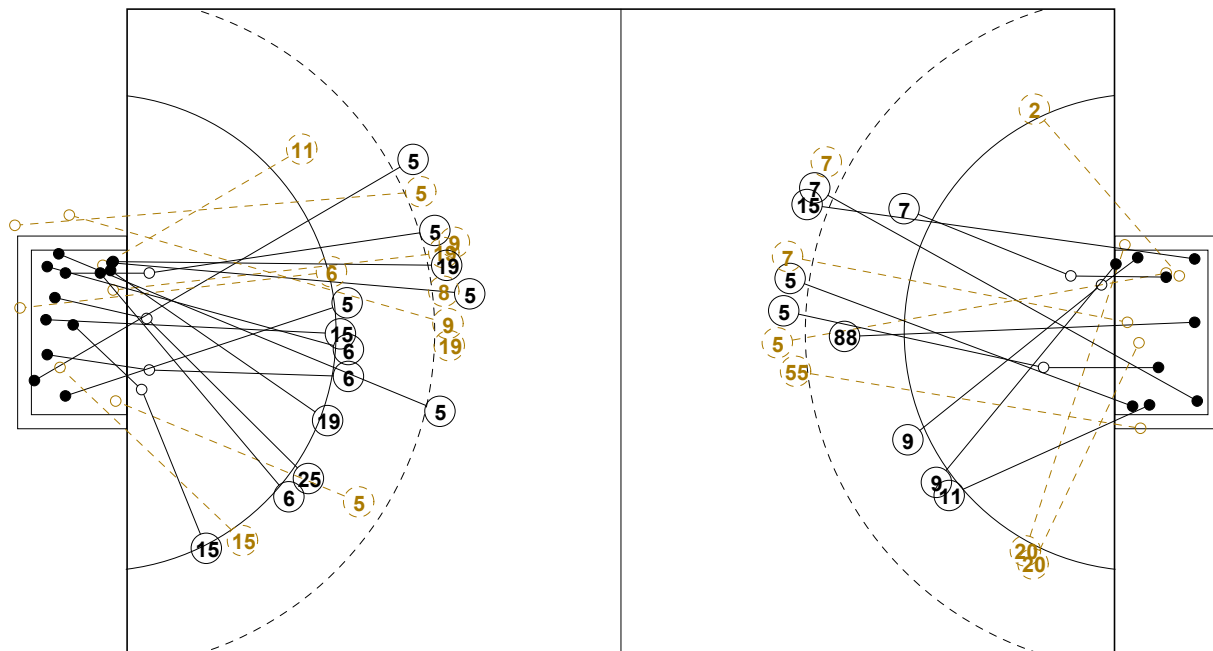

XVIII WOMEN'S JUNIOR WORLD CHAMPIONSHIP IN CZE PICTORIAL MATCH STATISTICS

ROUND 7

MATCH 85

120701085-21-1/1

1st Half
15 : 9

2nd Half
21 : 30

XVIII WOMEN'S JUNIOR WORLD CHAMPIONSHIP IN CZE

INDV/TEAM MATCH STATISTICS

OFFICIAL
HANDBALL
JUNIOR WOMEN

PLACEMENT
ROUND 7

GROUP X
MATCH 85

120701085-14-1/2
Vodova New hall
10/07/2012 14:00

No.	Name	Field Shot	Line Shot	Wing Shot	Fast Brk.	Brk. Thr.	Free Thr.	7m Thr.	Total	Rate %	ASST.	ERR.	WAR.	2'	D+DR	TIME
DENMARK(DEN)																
<i>(COURT PLAYER)</i>																
1	GREVE Cecilie									0.0%						00:31:16
2	BILTOFT Mia									0.0%						00:11:45
5	POULSEN Julie A.	6/10	1/1					5/6	12/17	70.6%	2	2	1			00:38:11
6	HEINDAHL K.		4/5						4/5	80.0%			1			00:24:03
7	ANDERSEN Stine									0.0%		2				00:29:13
8	NIELSEN Anne S.H	1/4				1/1			2/5	40.0%			1	1		00:26:38
9	LA COUR Anne C.	1/3							1/3	33.3%		1				00:15:29
10	HANSEN Cecilie M	0/1							0/1	0.0%						00:11:14
11	KRISTENSEN Louis				0/1				0/1	0.0%		1				00:30:43
12	JUNCKER Mathilde									0.0%	1					00:28:44
14	MOGENSEN M.N.	2/3							2/3	66.7%		1				00:20:36
15	WOLLER Fie			2/3	2/2				4/5	80.0%		1				00:59:38
19	JOHANSEN Sofie S	1/3	1/1			2/2			4/6	66.7%		1				00:46:05
23	WOLLER Cecilie									0.0%				1		00:11:45
25	FANGEL Camilla		1/1						1/1	100%						00:28:53
Total		11/24	7/8	2/3	2/3	3/3		5/6	30/47	63.8%	3	9	3	2		
<i>(GOALKEEPER)</i>																
1	GREVE Cecilie	3/5	0/1		1/2	0/5		0/2	4/15	26.7%						00:31:16
12	JUNCKER Mathilde	1/4	1/4	2/2	1/2	0/1		0/2	5/15	33.3%	1					00:28:44
Total		4/9	1/5	2/2	2/4	0/6		0/4	9/30	30.0%	1					

COURT PLAYER: GOALS/SHOTS

GOALKEEPER: SAVED/SHOTS

TEAM TOTALS	GOALS	SAVED	MISSED	POST	BLOCKED	TOTAL	RATE(%)
Field Shot	11	6	3	1	3	24	45.8%
Line Shot	7			1		8	87.5%
Wing Shot	2	1				3	66.7%
Fastbreak	2	1				3	66.7%
Breakthrough	3					3	100.0%
Free Throw							0.0%
7M-Throw	5	1				6	83.3%