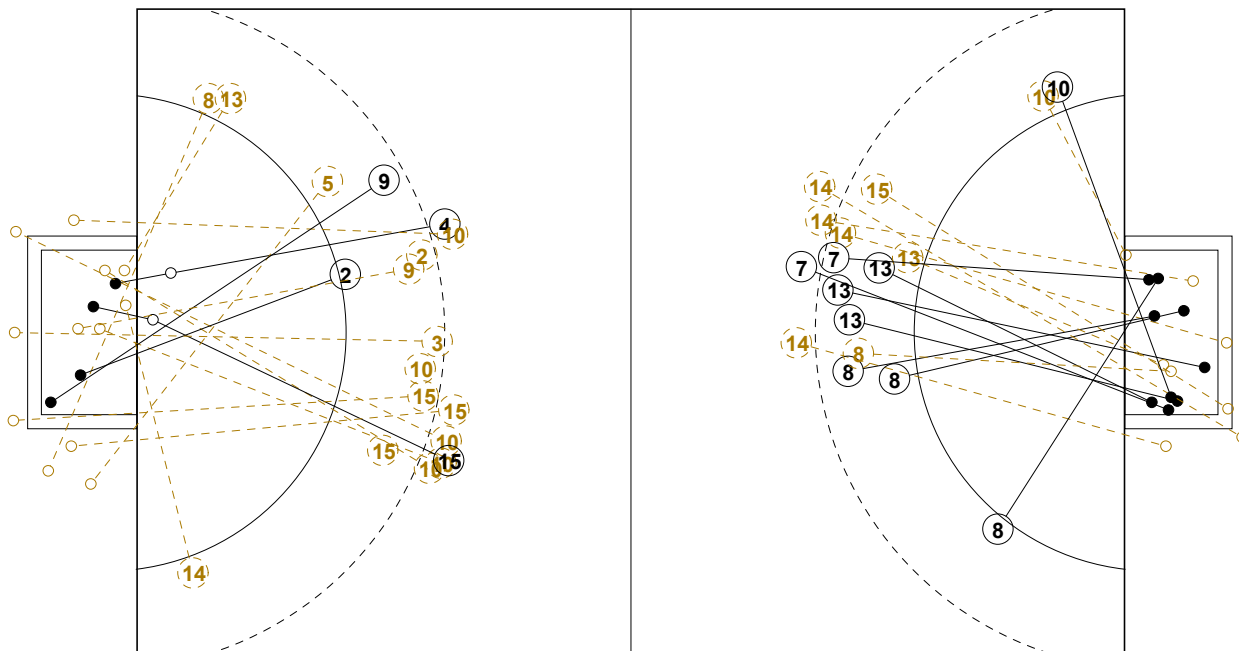

XVIII WOMEN'S JUNIOR WORLD CHAMPIONSHIP IN CZE PICTORIAL MATCH STATISTICS

ROUND 7

MATCH 83

120701083-21-1/1

1st Half
4 : 10

2nd Half
22 : 11

XVIII WOMEN'S JUNIOR WORLD CHAMPIONSHIP IN CZE

INDV/TEAM MATCH STATISTICS

OFFICIAL
HANDBALL
JUNIOR WOMEN

PLACE 19-20
ROUND 7

GROUP X
MATCH 83

120701083-14-1/2
Dubina
10/07/2012 18:00

No.	Name	Field Shot	Line Shot	Wing Shot	Fast Brk.	Brk. Thr.	Free Thr.	7m Thr.	Total	Rate %	ASST.	ERR.	WAR.	2'	D+DR	TIME
ANGOLA(ANG)																
<i>(COURT PLAYER)</i>																
1	VAN DUNEN Valdem									0.0%						00:00:25
4	CAILO Irina		2/3		0/1				2/4	50.0%						00:23:34
7	EDUARDO Isabel	3/3				1/1			4/4	100%	1	3		1		00:36:11
8	MACHADO Juliana			1/1	1/2	3/4		1/1	6/8	75.0%		2	1			00:48:49
9	KASSOMA Albertin							0/1	0/1	0.0%		2				00:32:53
10	QUINZOLE Iovania			3/6					3/6	50.0%		3	1			01:00:00
12	LUCEU Wilma									0.0%						00:59:35
13	LUIS Sara	0/1	0/1			3/4			3/6	50.0%	1					00:39:29
14	KANKA Ngalula	1/5				1/1		1/1	3/7	42.9%	3	2				00:41:31
15	MAMBRIO A.	0/1				1/2			1/3	33.3%	2	2				00:18:39
16	SANTOS Catiana									0.0%						00:00:00
17	ROQUE Antonica									0.0%		1	1			00:41:34
18	VENANCIO Liliana									0.0%						00:03:57
Total																
<i>(GOALKEEPER)</i>																
1	VAN DUNEN Valdem							0/1	0/1	0.0%						00:00:25
12	LUCEU Wilma	6/10	2/4	4/4	0/1	1/4			13/23	56.5%						00:59:35
Total																
6/10 2/4 4/4 0/1 1/4 0/1 13/24 54.2%																

COURT PLAYER: GOALS/SHOTS

GOALKEEPER: SAVED/SHOTS

TEAM TOTALS	GOALS	SAVED	MISSED	POST	BLOCKED	TOTAL	RATE(%)
Field Shot	4	1	3	2		10	40.0%
Line Shot	2	2				4	50.0%
Wing Shot	4	2		1		7	57.1%
Fastbreak	1	1		1		3	33.3%
Breakthrough	9	1		2		12	75.0%
Free Throw							0.0%
7M-Throw	2	1				3	66.7%