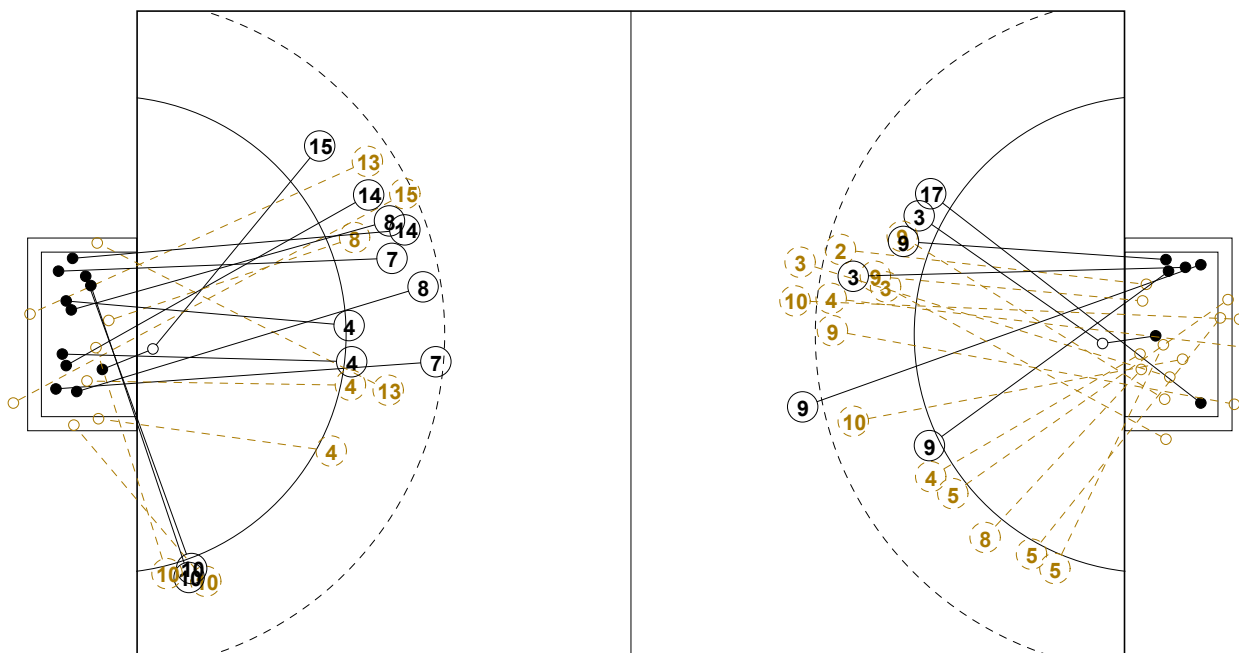

XVIII WOMEN'S JUNIOR WORLD CHAMPIONSHIP IN CZE PICTORIAL MATCH STATISTICS

ROUND 7

MATCH 83

120701083-21-1/1

1st Half
4 : 10

2nd Half
22 : 11

XVIII WOMEN'S JUNIOR WORLD CHAMPIONSHIP IN CZE

INDV/TEAM MATCH STATISTICS

OFFICIAL
HANDBALL
JUNIOR WOMEN

PLACE 19-20
ROUND 7

GROUP X
MATCH 83

120701083-14-1/2
Dubina
10/07/2012 18:00

No.	Name	Field Shot	Line Shot	Wing Shot	Fast Brk.	Brk. Thr.	Free Thr.	7m Thr.	Total	Rate %	ASST.	ERR.	WAR.	2'	D+DR	TIME
ANGOLA(ANG)																
<i>(COURT PLAYER)</i>																
1	VAN DUNEN Valdem									0.0%						00:00:25
4	CAILO Irina		2/3		0/1				2/4	50.0%						00:23:34
7	EDUARDO Isabel	3/3				1/1			4/4	100%	1	3		1		00:36:11
8	MACHADO Juliana			1/1	1/2	3/4		1/1	6/8	75.0%		2	1			00:48:49
9	KASSOMA Albertin							0/1	0/1	0.0%		2				00:32:53
10	QUINZOLE Iovania			3/6					3/6	50.0%		3	1			01:00:00
12	LUCEU Wilma									0.0%						00:59:35
13	LUIS Sara	0/1	0/1			3/4			3/6	50.0%	1					00:39:29
14	KANKA Ngalula	1/5				1/1		1/1	3/7	42.9%	3	2				00:41:31
15	MAMBRIO A.	0/1				1/2			1/3	33.3%	2	2				00:18:39
16	SANTOS Catiana									0.0%						00:00:00
17	ROQUE Antonica									0.0%		1	1			00:41:34
18	VENANCIO Liliana									0.0%						00:03:57
Total																
<i>(GOALKEEPER)</i>																
1	VAN DUNEN Valdem							0/1	0/1	0.0%						00:00:25
12	LUCEU Wilma	6/10	2/4	4/4	0/1	1/4			13/23	56.5%						00:59:35
Total																
6/10 2/4 4/4 0/1 1/4 0/1 13/24 54.2%																

COURT PLAYER: GOALS/SHOTS

GOALKEEPER: SAVED/SHOTS

TEAM TOTALS	GOALS	SAVED	MISSED	POST	BLOCKED	TOTAL	RATE(%)
Field Shot	4	1	3	2		10	40.0%
Line Shot	2	2				4	50.0%
Wing Shot	4	2		1		7	57.1%
Fastbreak	1	1		1		3	33.3%
Breakthrough	9	1		2		12	75.0%
Free Throw							0.0%
7M-Throw	2	1				3	66.7%