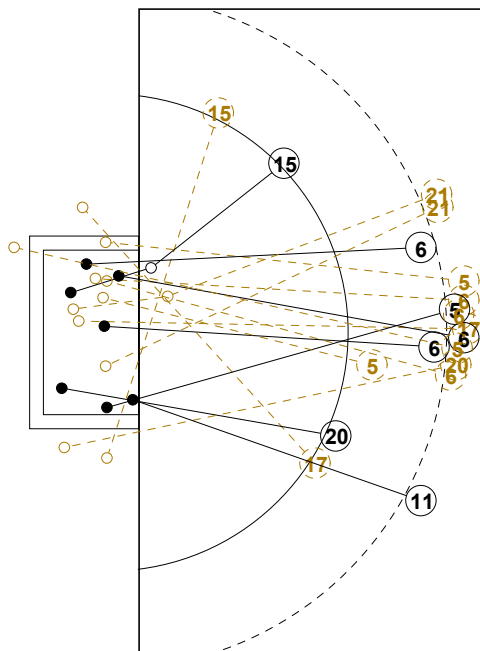

XVIII WOMEN'S JUNIOR WORLD CHAMPIONSHIP IN CZE PICTORIAL MATCH STATISTICS

ROUND 7

MATCH 82

120701082-21-1/1