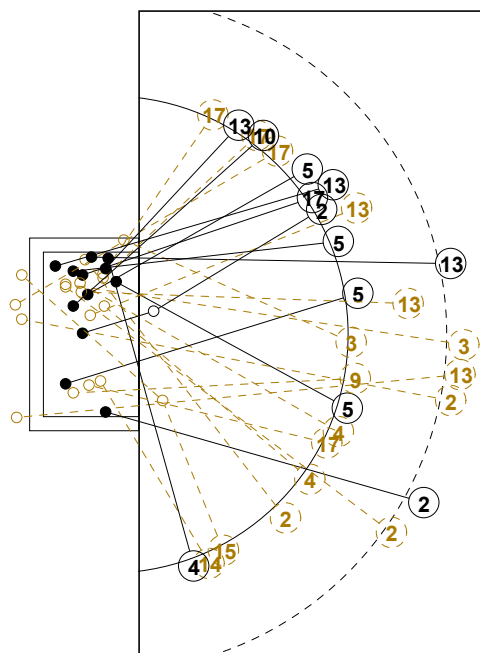

1st Half
8 : 20