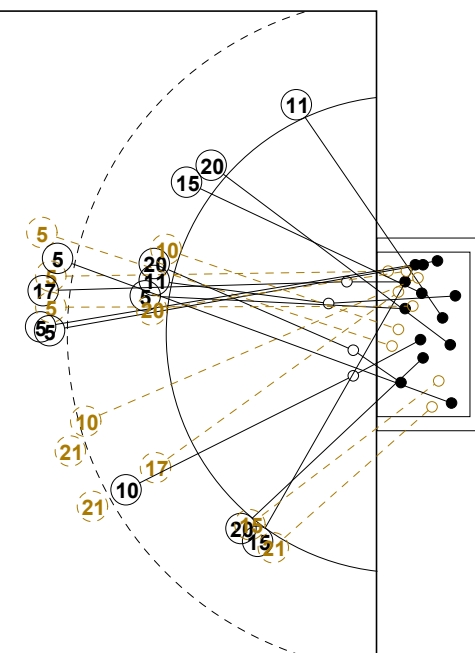

2nd Half
34 : 21