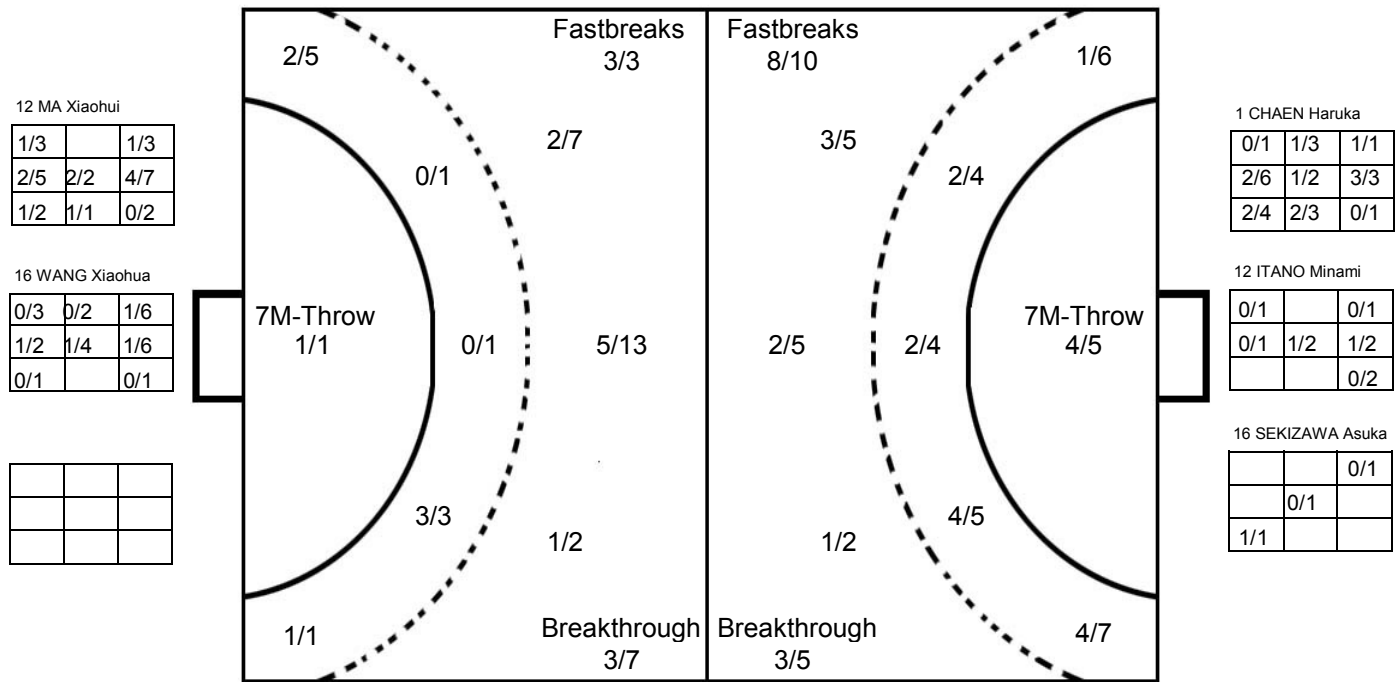

XVIII WOMEN'S JUNIOR WORLD CHAMPIONSHIP IN CZE
MATCH SHOT REPORT

ROUND 7

MATCH 82

120701082-41-1/1

CHINA

2 JIANG Xiaotong	4 LI Xiaoping	5 WU Zuoyang	6 JIN Mengqing	8 AREZIGULI Muheta	10 ZENG Lanhua	11 YU Yuanyuan	12 MA Xiaohui
<table border="1"><tr><td></td><td></td><td></td></tr><tr><td></td><td></td><td></td></tr><tr><td></td><td></td><td></td></tr></table>	<table border="1"><tr><td></td><td></td><td></td></tr><tr><td></td><td></td><td></td></tr><tr><td></td><td></td><td></td></tr></table>	<table border="1"><tr><td></td><td></td><td>1</td></tr><tr><td>3</td><td></td><td></td></tr><tr><td></td><td>1</td><td></td></tr></table>	<table border="1"><tr><td></td><td></td><td></td></tr><tr><td></td><td>1</td><td>1</td></tr><tr><td></td><td></td><td>2</td></tr></table>	<table border="1"><tr><td></td><td></td><td></td></tr><tr><td></td><td></td><td></td></tr><tr><td></td><td></td><td></td></tr></table>	<table border="1"><tr><td></td><td></td><td></td></tr><tr><td></td><td>1</td><td></td></tr><tr><td></td><td></td><td></td></tr></table>	<table border="1"><tr><td>1</td><td>1</td><td></td></tr><tr><td></td><td></td><td></td></tr><tr><td>1</td><td></td><td></td></tr></table>	<table border="1"><tr><td></td><td></td><td></td></tr><tr><td></td><td></td><td></td></tr><tr><td></td><td></td><td></td></tr></table>
Post - 0 Miss - 0 Block - 0	Post - 0 Miss - 0 Block - 0	Post - 1 Miss - 1 Block - 0	Post - 0 Miss - 0 Block - 1	Post - 0 Miss - 0 Block - 0	Post - 0 Miss - 0 Block - 0	Post - 0 Miss - 0 Block - 0	Post - 0 Miss - 0 Block - 0
13 ZHOU Xiaoling	15 WU Jia	16 WANG Xiaohua	17 HAO Jianan	18 QIAO Ru	20 MO Mengmeng	21 ZHOU Qi	
<table border="1"><tr><td></td><td></td><td></td></tr><tr><td></td><td></td><td></td></tr><tr><td></td><td></td><td></td></tr></table>	<table border="1"><tr><td></td><td></td><td>1</td></tr><tr><td>2</td><td></td><td></td></tr><tr><td></td><td></td><td></td></tr></table>	<table border="1"><tr><td></td><td></td><td></td></tr><tr><td></td><td></td><td></td></tr><tr><td></td><td></td><td></td></tr></table>	<table border="1"><tr><td></td><td></td><td></td></tr><tr><td></td><td></td><td></td></tr><tr><td>1</td><td></td><td></td></tr></table>	<table border="1"><tr><td></td><td></td><td></td></tr><tr><td></td><td></td><td></td></tr><tr><td></td><td></td><td></td></tr></table>	<table border="1"><tr><td>1</td><td>1</td><td></td></tr><tr><td></td><td>1</td><td></td></tr><tr><td></td><td></td><td>1</td></tr></table>	<table border="1"><tr><td></td><td></td><td></td></tr><tr><td></td><td></td><td></td></tr><tr><td></td><td></td><td></td></tr></table>	<table border="1"><tr><td></td><td></td><td></td></tr><tr><td></td><td></td><td></td></tr><tr><td></td><td></td><td></td></tr></table>
Post - 0 Miss - 0 Block - 0	Post - 0 Miss - 1 Block - 0	Post - 0 Miss - 0 Block - 0	Post - 0 Miss - 1 Block - 0	Post - 0 Miss - 0 Block - 0	Post - 0 Miss - 1 Block - 0	Post - 0 Miss - 0 Block - 2	

JAPAN

1 CHAEN Haruka	2 WATANABE Hirona	3 IKKI Yukari	4 KODATE Miki	5 TAKESHITA Yoshie	6 TAKAMIYA Saki	7 MIZUTA Arisa	9 HAYASHI Runa
<table border="1"><tr><td></td><td></td><td></td></tr><tr><td></td><td></td><td></td></tr><tr><td></td><td></td><td></td></tr></table>	<table border="1"><tr><td>2</td><td></td><td>2</td></tr><tr><td>1</td><td>1</td><td>2</td></tr><tr><td>1</td><td></td><td></td></tr></table>	<table border="1"><tr><td>1</td><td></td><td></td></tr><tr><td></td><td></td><td></td></tr><tr><td>1</td><td></td><td></td></tr></table>	<table border="1"><tr><td></td><td></td><td></td></tr><tr><td></td><td></td><td></td></tr><tr><td></td><td></td><td>1</td></tr></table>	<table border="1"><tr><td>1</td><td></td><td>3</td></tr><tr><td>2</td><td></td><td>2</td></tr><tr><td></td><td></td><td>1</td></tr></table>	<table border="1"><tr><td></td><td></td><td></td></tr><tr><td></td><td></td><td></td></tr><tr><td></td><td></td><td></td></tr></table>	<table border="1"><tr><td></td><td></td><td></td></tr><tr><td>1</td><td></td><td></td></tr><tr><td></td><td></td><td></td></tr></table>	<table border="1"><tr><td></td><td></td><td></td></tr><tr><td></td><td>1</td><td></td></tr><tr><td></td><td></td><td></td></tr></table>
Post - 0 Miss - 0 Block - 0	Post - 1 Miss - 1 Block - 0	Post - 2 Miss - 0 Block - 0	Post - 0 Miss - 0 Block - 0	Post - 0 Miss - 0 Block - 0	Post - 0 Miss - 0 Block - 0	Post - 0 Miss - 0 Block - 0	Post - 0 Miss - 0 Block - 0
10 KAWABATA Hiromi	12 ITANO Minami	13 MORIMOTO	14 YAZAKI Takako	15 ISHII Yuka	16 SEKIZAWA Asuka	17 TACHIKAWA Mei	
<table border="1"><tr><td></td><td>1</td><td></td></tr><tr><td></td><td></td><td></td></tr><tr><td></td><td></td><td></td></tr></table>	<table border="1"><tr><td></td><td></td><td></td></tr><tr><td></td><td></td><td></td></tr><tr><td></td><td></td><td></td></tr></table>	<table border="1"><tr><td></td><td>1</td><td>1</td></tr><tr><td></td><td></td><td>3</td></tr><tr><td></td><td></td><td></td></tr></table>	<table border="1"><tr><td>1</td><td></td><td></td></tr><tr><td></td><td></td><td></td></tr><tr><td></td><td></td><td></td></tr></table>	<table border="1"><tr><td></td><td></td><td></td></tr><tr><td></td><td></td><td></td></tr><tr><td></td><td></td><td></td></tr></table>	<table border="1"><tr><td></td><td></td><td></td></tr><tr><td></td><td></td><td></td></tr><tr><td></td><td></td><td></td></tr></table>	<table border="1"><tr><td></td><td></td><td>1</td></tr><tr><td></td><td>1</td><td>1</td></tr><tr><td></td><td></td><td></td></tr></table>	<table border="1"><tr><td></td><td></td><td></td></tr><tr><td></td><td></td><td></td></tr><tr><td></td><td></td><td></td></tr></table>
Post - 0 Miss - 0 Block - 0	Post - 0 Miss - 0 Block - 0	Post - 0 Miss - 1 Block - 0	Post - 0 Miss - 0 Block - 0	Post - 0 Miss - 1 Block - 0	Post - 0 Miss - 0 Block - 0	Post - 1 Miss - 1 Block - 0