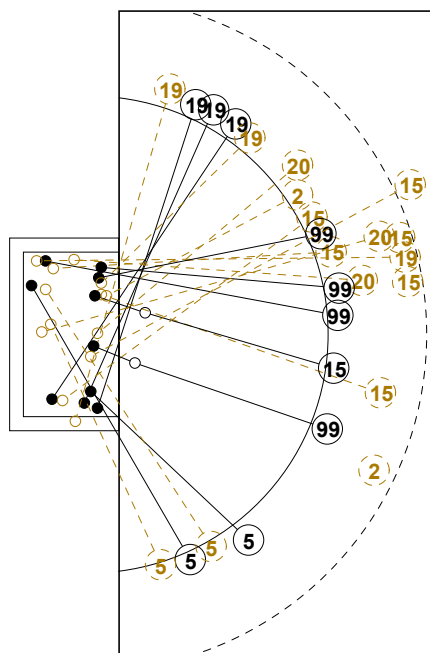

# XVIII WOMEN'S JUNIOR WORLD CHAMPIONSHIP IN CZE PICTORIAL MATCH STATISTICS

ROUND 11

MATCH 75

120701075-21-1/1

1st Half  
11 : 8

2nd Half  
20 : 20

# XVIII WOMEN'S JUNIOR WORLD CHAMPIONSHIP IN CZE PICTORIAL MATCH STATISTICS

ROUND 11

MATCH 75

120701075-21-1/1

7M SRB

HUN 7M

Extra 1-1  
22 : 24

7M HUN