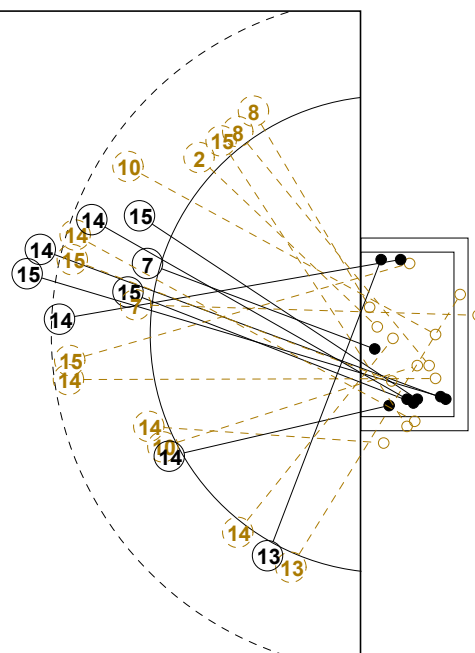

# XVIII WOMEN'S JUNIOR WORLD CHAMPIONSHIP IN CZE PICTORIAL MATCH STATISTICS

ROUND 11

MATCH 75

120701075-21-1/1

1st Half  
11 : 8

2nd Half  
20 : 20

# XVIII WOMEN'S JUNIOR WORLD CHAMPIONSHIP IN CZE PICTORIAL MATCH STATISTICS

ROUND 11

MATCH 75

120701075-21-1/1

7M SRB

HUN 7M

Extra 1-1  
22 : 24

7M HUN