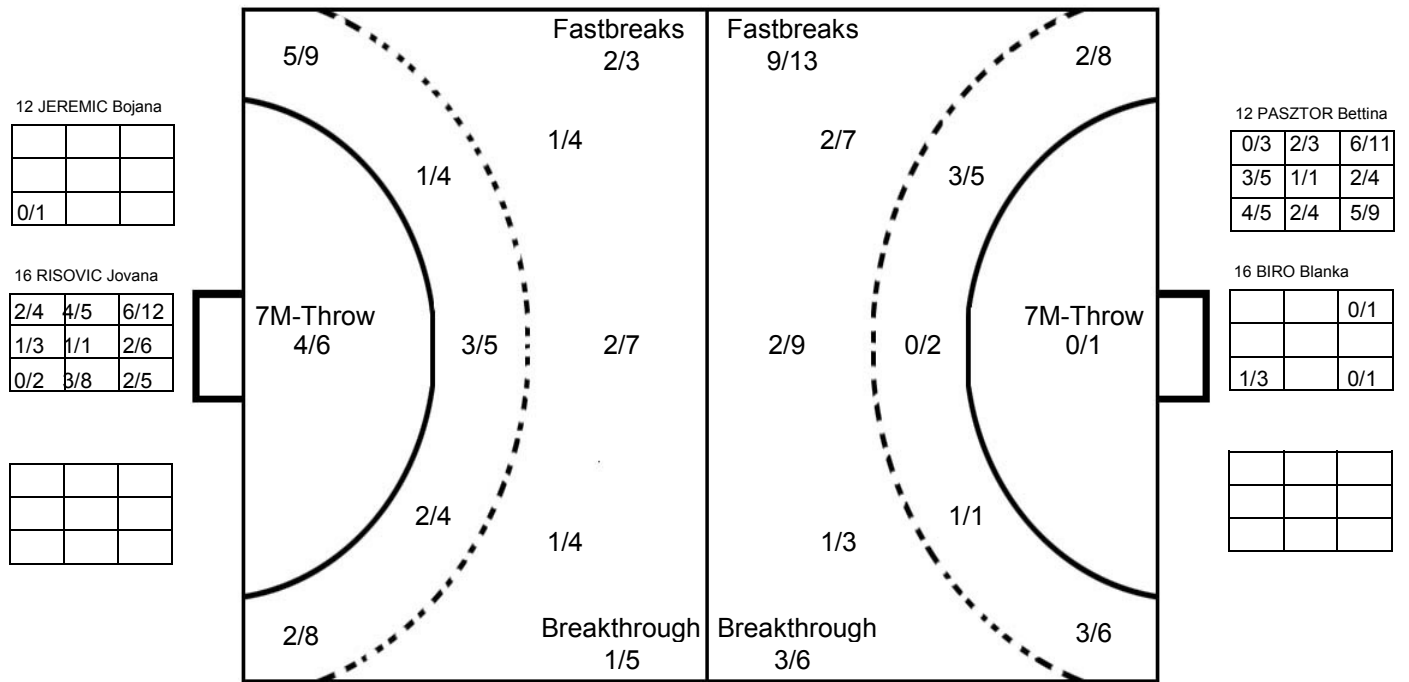

XVIII WOMEN'S JUNIOR WORLD CHAMPIONSHIP IN CZE MATCH SHOT REPORT

ROUND 11

MATCH 75

120701075-41-1/1

SERBIA

1 POPOVIC Tamara	2 RIBICIC Nina	3 GAVRILOVIC Bilja	4 PRIJOVIC Ivana	5 POPOVIC Ivana	7 RADOSAVLJEVIC Sa	8 JANJUSEVIC A.	12 JEREMIC Bojana
<table border="1"><tr><td></td><td></td><td></td></tr><tr><td></td><td></td><td></td></tr><tr><td></td><td></td><td></td></tr></table>	<table border="1"><tr><td></td><td></td><td></td></tr><tr><td></td><td></td><td></td></tr><tr><td></td><td></td><td></td></tr></table>	<table border="1"><tr><td></td><td></td><td></td></tr><tr><td></td><td></td><td></td></tr><tr><td></td><td></td><td></td></tr></table>	<table border="1"><tr><td></td><td></td><td></td></tr><tr><td></td><td></td><td></td></tr><tr><td></td><td></td><td></td></tr></table>	<table border="1"><tr><td></td><td></td><td>4</td></tr><tr><td>1</td><td></td><td>1</td></tr><tr><td>1</td><td></td><td></td></tr></table>	<table border="1"><tr><td></td><td></td><td></td></tr><tr><td></td><td></td><td></td></tr><tr><td></td><td></td><td></td></tr></table>	<table border="1"><tr><td></td><td></td><td></td></tr><tr><td></td><td></td><td></td></tr><tr><td></td><td></td><td></td></tr></table>	<table border="1"><tr><td></td><td></td><td></td></tr><tr><td></td><td></td><td></td></tr><tr><td></td><td></td><td></td></tr></table>
Post - 0 Miss - 0 Block - 0	Post - 0 Miss - 1 Block - 2	Post - 1 Miss - 0 Block - 0	Post - 0 Miss - 0 Block - 0	Post - 1 Miss - 0 Block - 0	Post - 0 Miss - 0 Block - 0	Post - 0 Miss - 0 Block - 0	Post - 0 Miss - 0 Block - 0
13 FILIPOVIC Sandra	15 OBRADOVIC Marija	16 RISOVIC Jovana	17 PAVLOVIC Ljubica	19 POPOVIC Nevena	20 GEORGIJEV	22 PETROVIC Marija	99 VASIC Natalija
<table border="1"><tr><td></td><td></td><td></td></tr><tr><td></td><td></td><td></td></tr><tr><td></td><td></td><td></td></tr></table>	<table border="1"><tr><td></td><td></td><td></td></tr><tr><td></td><td></td><td>1</td></tr><tr><td></td><td></td><td></td></tr></table>	<table border="1"><tr><td></td><td></td><td></td></tr><tr><td></td><td></td><td></td></tr><tr><td></td><td></td><td></td></tr></table>	<table border="1"><tr><td></td><td></td><td></td></tr><tr><td></td><td></td><td></td></tr><tr><td></td><td></td><td></td></tr></table>	<table border="1"><tr><td>2</td><td>1</td><td></td></tr><tr><td>1</td><td></td><td></td></tr><tr><td>1</td><td></td><td></td></tr></table>	<table border="1"><tr><td>1</td><td></td><td>1</td></tr><tr><td></td><td></td><td>1</td></tr><tr><td>1</td><td></td><td>1</td></tr></table>	<table border="1"><tr><td></td><td></td><td></td></tr><tr><td></td><td></td><td></td></tr><tr><td></td><td>1</td><td></td></tr></table>	<table border="1"><tr><td></td><td></td><td>1</td></tr><tr><td></td><td></td><td></td></tr><tr><td></td><td>1</td><td>2</td></tr></table>
Post - 0 Miss - 0 Block - 0	Post - 0 Miss - 0 Block - 3	Post - 0 Miss - 0 Block - 0	Post - 0 Miss - 0 Block - 0	Post - 1 Miss - 0 Block - 0	Post - 0 Miss - 0 Block - 0	Post - 0 Miss - 0 Block - 0	Post - 0 Miss - 0 Block - 0

HUNGARY

1 HRANKAI Regina	2 TOTH Eszter	3 GAVAI Szonja	6 SCHATZL Nadine	7 PALKO Fruzsina	8 PELCZEDER O.	9 HORVATH Dora	10 SISKA Palma
<table border="1"><tr><td></td><td></td><td></td></tr><tr><td></td><td></td><td></td></tr><tr><td></td><td></td><td></td></tr></table>	<table border="1"><tr><td></td><td></td><td></td></tr><tr><td>1</td><td></td><td></td></tr><tr><td></td><td></td><td></td></tr></table>	<table border="1"><tr><td></td><td></td><td></td></tr><tr><td></td><td></td><td></td></tr><tr><td></td><td></td><td></td></tr></table>	<table border="1"><tr><td></td><td></td><td>1</td></tr><tr><td></td><td></td><td>1</td></tr><tr><td></td><td>3</td><td></td></tr></table>	<table border="1"><tr><td></td><td></td><td></td></tr><tr><td></td><td></td><td></td></tr><tr><td></td><td>1</td><td></td></tr></table>	<table border="1"><tr><td></td><td></td><td>1</td></tr><tr><td></td><td></td><td></td></tr><tr><td></td><td></td><td></td></tr></table>	<table border="1"><tr><td></td><td></td><td></td></tr><tr><td></td><td></td><td></td></tr><tr><td></td><td></td><td></td></tr></table>	<table border="1"><tr><td></td><td>1</td><td></td></tr><tr><td></td><td></td><td></td></tr><tr><td></td><td></td><td>1</td></tr></table>
Post - 0 Miss - 0 Block - 0	Post - 0 Miss - 0 Block - 0	Post - 0 Miss - 0 Block - 0	Post - 1 Miss - 1 Block - 0	Post - 0 Miss - 1 Block - 0	Post - 0 Miss - 0 Block - 0	Post - 0 Miss - 0 Block - 0	Post - 0 Miss - 0 Block - 0
12 PASZTOR Bettina	13 SUCH Nelli	14 P. Szimonetta R.	15 KLIVINYI Kinga	16 BIRO Blanka	17 TAKACS Fruzsina	18 TAKACS Bianka	19 KUHINKO Vivien
<table border="1"><tr><td></td><td></td><td></td></tr><tr><td></td><td></td><td></td></tr><tr><td></td><td></td><td></td></tr></table>	<table border="1"><tr><td>1</td><td>1</td><td>1</td></tr><tr><td></td><td></td><td></td></tr><tr><td>2</td><td></td><td></td></tr></table>	<table border="1"><tr><td></td><td></td><td>1</td></tr><tr><td>1</td><td></td><td>1</td></tr><tr><td></td><td></td><td>2</td></tr></table>	<table border="1"><tr><td></td><td></td><td>2</td></tr><tr><td></td><td></td><td>2</td></tr><tr><td></td><td></td><td></td></tr></table>	<table border="1"><tr><td></td><td></td><td></td></tr><tr><td></td><td></td><td></td></tr><tr><td></td><td></td><td></td></tr></table>	<table border="1"><tr><td></td><td></td><td></td></tr><tr><td></td><td></td><td></td></tr><tr><td></td><td></td><td></td></tr></table>	<table border="1"><tr><td></td><td></td><td></td></tr><tr><td></td><td></td><td></td></tr><tr><td></td><td>1</td><td></td></tr></table>	<table border="1"><tr><td></td><td></td><td></td></tr><tr><td></td><td></td><td></td></tr><tr><td></td><td></td><td></td></tr></table>
Post - 0 Miss - 0 Block - 0	Post - 1 Miss - 1 Block - 0	Post - 1 Miss - 1 Block - 1	Post - 2 Miss - 4 Block - 0	Post - 0 Miss - 0 Block - 0	Post - 0 Miss - 0 Block - 0	Post - 0 Miss - 0 Block - 0	Post - 0 Miss - 0 Block - 0