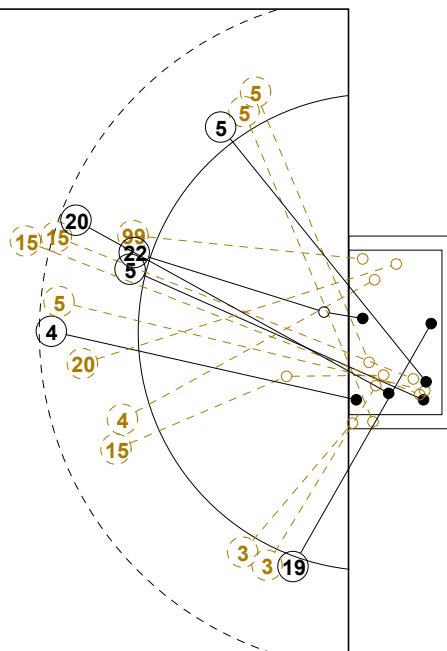

# XVIII WOMEN'S JUNIOR WORLD CHAMPIONSHIP IN CZE PICTORIAL MATCH STATISTICS

ROUND 11

MATCH 75

120701075-21-1/1

1st Half  
11 : 8

2nd Half  
20 : 20

# XVIII WOMEN'S JUNIOR WORLD CHAMPIONSHIP IN CZE PICTORIAL MATCH STATISTICS

ROUND 11

MATCH 75

120701075-21-1/1

7M SRB

HUN 7M

Extra 1-1  
22 : 24

7M HUN