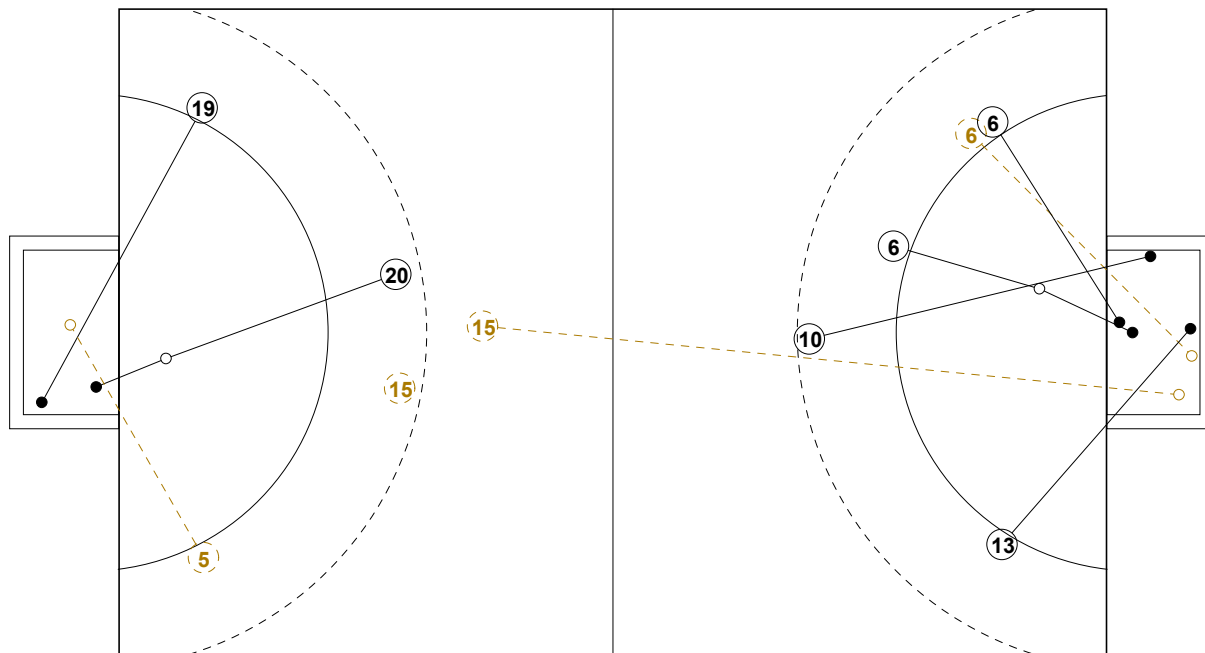

XVIII WOMEN'S JUNIOR WORLD CHAMPIONSHIP IN CZE PICTORIAL MATCH STATISTICS

ROUND 11

MATCH 75

120701075-21-1/1

7M SRB

HUN 7M

Extra 1-1
22 : 24