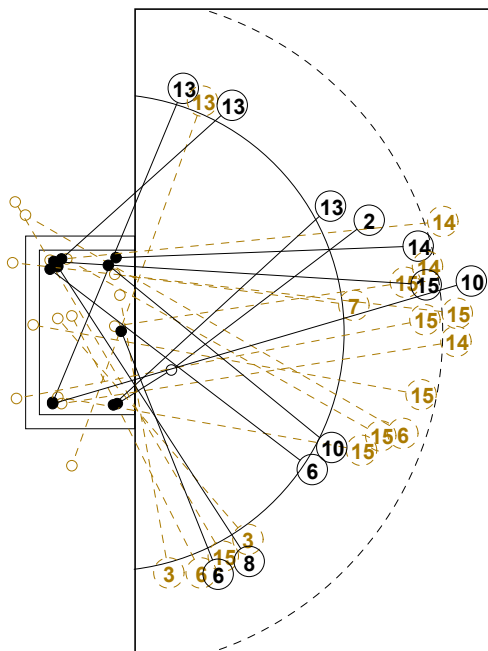

# XVIII WOMEN'S JUNIOR WORLD CHAMPIONSHIP IN CZE PICTORIAL MATCH STATISTICS

ROUND 11

MATCH 75

120701075-21-1/1

1st Half  
11 : 8

2nd Half  
20 : 20

# XVIII WOMEN'S JUNIOR WORLD CHAMPIONSHIP IN CZE PICTORIAL MATCH STATISTICS

ROUND 11

MATCH 75

120701075-21-1/1

7M SRB

HUN 7M

Extra 1-1  
22 : 24

7M HUN