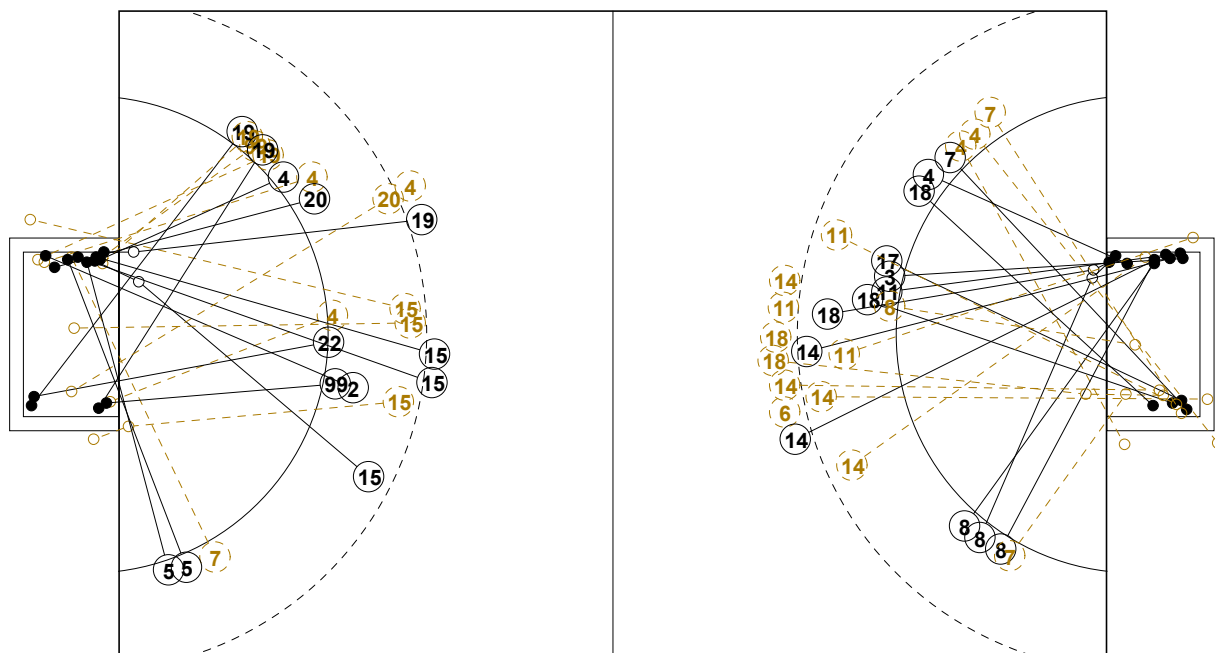

XVIII WOMEN'S JUNIOR WORLD CHAMPIONSHIP IN CZE PICTORIAL MATCH STATISTICS

ROUND 9

MATCH 74

120701074-21-1/1

1st Half
13 : 10

2nd Half
25 : 27

XVIII WOMEN'S JUNIOR WORLD CHAMPIONSHIP IN CZE

INDV/TEAM MATCH STATISTICS

OFFICIAL
HANDBALL
JUNIOR WOMEN

SEMI-FINAL
ROUND 9

GROUP X
MATCH 74

120701074-14-1/2
Sareza
12/07/2012 18:00

No.	Name	Field Shot	Line Shot	Wing Shot	Fast Brk.	Brk. Thr.	Free Thr.	7m Thr.	Total	Rate %	ASST.	ERR.	WAR.	2'	D+DR	TIME
SERBIA(SRB)																
<i>(COURT PLAYER)</i>																
1	POPOVIC Tamara									0.0%						00:00:00
2	RIBICIC Nina					1/1		0/1	1/2	50.0%	2	5				00:33:24
3	GAVRILOVIC Bilja									0.0%						00:00:00
4	PRIJOVIC Ivana	0/1	0/2		1/2	0/1			1/6	16.7%	1	3		1		00:33:54
5	POPOVIC Ivana			2/2					2/2	100%						00:17:50
7	RADOSAVLJEVIC Sa		1/1	1/3					2/4	50.0%						00:39:07
8	JANJUSEVIC A.									0.0%						00:00:00
12	JEREMIC Bojana									0.0%						00:00:13
13	FILIPOVIC Sandra	0/1							0/1	0.0%		1	1			00:14:55
15	OBRADOVIC Marija	1/6			2/2			2/3	5/11	45.5%						00:35:52
16	RISOVIC Jovana									0.0%						00:59:47
17	PAVLOVIC Ljubica									0.0%			1	1		00:09:54
19	POPOVIC Nevena	1/1	0/1	2/2	0/1				3/5	60.0%		3				01:00:00
20	GEORGIJEV Tamara	0/2	1/1			1/2	0/1	1/2	3/8	37.5%	2	1		1		00:47:29
22	PETROVIC Marija		1/1						1/1	100%						00:02:25
99	VASIC Natalija		7/7	0/1					7/8	87.5%		1	1			00:54:28
Total		2/11	10/13	5/8	3/5	2/4	0/1	3/6	25/48	52.1%	5	14	3	3		
<i>(GOALKEEPER)</i>																
12	JEREMIC Bojana							1/2	1/2	50.0%						00:00:13
16	RISOVIC Jovana	7/11	2/10	2/3	1/9	0/2	1/1	1/4	14/40	35.0%						00:59:47
Total		7/11	2/10	2/3	1/9	0/2	1/1	2/6	15/42	35.7%						

COURT PLAYER: GOALS/SHOTS

GOALKEEPER: SAVED/SHOTS

TEAM TOTALS	GOALS	SAVED	MISSED	POST	BLOCKED	TOTAL	RATE(%)
Field Shot	2	5	2		2	11	18.2%
Line Shot	10	3				13	76.9%
Wing Shot	5	3				8	62.5%
Fastbreak	3	2				5	60.0%
Breakthrough	2	2				4	50.0%
Free Throw			1			1	0.0%
7M-Throw	3	2		1		6	50.0%