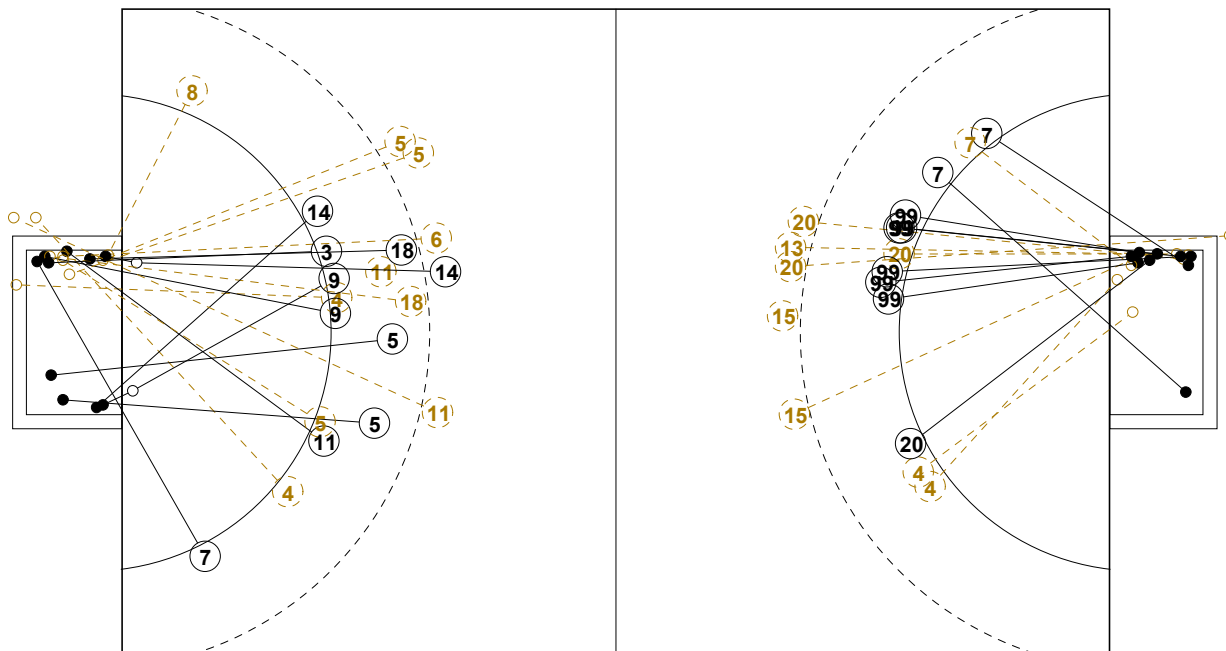

XVIII WOMEN'S JUNIOR WORLD CHAMPIONSHIP IN CZE PICTORIAL MATCH STATISTICS

ROUND 9

MATCH 74

120701074-21-1/1

1st Half
13 : 10

2nd Half
25 : 27

XVIII WOMEN'S JUNIOR WORLD CHAMPIONSHIP IN CZE

INDV/TEAM MATCH STATISTICS

OFFICIAL
HANDBALL
JUNIOR WOMEN

SEMI-FINAL
ROUND 9

GROUP X
MATCH 74

120701074-14-1/2
Sareza
12/07/2012 18:00

No.	Name	Field Shot	Line Shot	Wing Shot	Fast Brk.	Brk. Thr.	Free Thr.	7m Thr.	Total	Rate %	ASST.	ERR.	WAR.	2'	D+DR	TIME
SERBIA(SRB)																
<i>(COURT PLAYER)</i>																
1	POPOVIC Tamara									0.0%						00:00:00
2	RIBICIC Nina					1/1		0/1	1/2	50.0%	2	5				00:33:24
3	GAVRILOVIC Bilja									0.0%						00:00:00
4	PRIJOVIC Ivana	0/1	0/2		1/2	0/1			1/6	16.7%	1	3		1		00:33:54
5	POPOVIC Ivana			2/2					2/2	100%						00:17:50
7	RADOSAVLJEVIC Sa		1/1	1/3					2/4	50.0%						00:39:07
8	JANJUSEVIC A.									0.0%						00:00:00
12	JEREMIC Bojana									0.0%						00:00:13
13	FILIPOVIC Sandra	0/1							0/1	0.0%		1	1			00:14:55
15	OBRADOVIC Marija	1/6			2/2			2/3	5/11	45.5%						00:35:52
16	RISOVIC Jovana									0.0%						00:59:47
17	PAVLOVIC Ljubica									0.0%			1	1		00:09:54
19	POPOVIC Nevena	1/1	0/1	2/2	0/1				3/5	60.0%		3				01:00:00
20	GEORGIJEV Tamara	0/2	1/1			1/2	0/1	1/2	3/8	37.5%	2	1		1		00:47:29
22	PETROVIC Marija		1/1						1/1	100%						00:02:25
99	VASIC Natalija		7/7	0/1					7/8	87.5%		1	1			00:54:28
Total		2/11	10/13	5/8	3/5	2/4	0/1	3/6	25/48	52.1%	5	14	3	3		
<i>(GOALKEEPER)</i>																
12	JEREMIC Bojana							1/2	1/2	50.0%						00:00:13
16	RISOVIC Jovana	7/11	2/10	2/3	1/9	0/2	1/1	1/4	14/40	35.0%						00:59:47
Total		7/11	2/10	2/3	1/9	0/2	1/1	2/6	15/42	35.7%						

COURT PLAYER: GOALS/SHOTS

GOALKEEPER: SAVED/SHOTS

TEAM TOTALS	GOALS	SAVED	MISSED	POST	BLOCKED	TOTAL	RATE(%)
Field Shot	2	5	2		2	11	18.2%
Line Shot	10	3				13	76.9%
Wing Shot	5	3				8	62.5%
Fastbreak	3	2				5	60.0%
Breakthrough	2	2				4	50.0%
Free Throw			1			1	0.0%
7M-Throw	3	2		1		6	50.0%