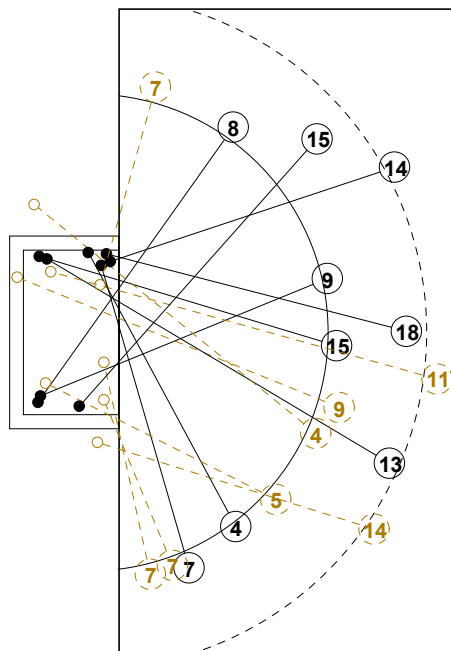

XVIII WOMEN'S JUNIOR WORLD CHAMPIONSHIP IN CZE PICTORIAL MATCH STATISTICS

ROUND 1

MATCH 6

120701006-21-1/1

1st Half
10 : 7

2nd Half
18 : 19

XVIII WOMEN'S JUNIOR WORLD CHAMPIONSHIP IN CZE

INDV/TEAM MATCH STATISTICS

OFFICIAL
HANDBALL
JUNIOR WOMEN

PRELIMINARY
ROUND 1

GROUP B
MATCH 6

120701006-14-1/2
Sareza
01/07/2012 19:30

No.	Name	Field Shot	Line Shot	Wing Shot	Fast Brk.	Brk. Thr.	Free Thr.	7m Thr.	Total	Rate %	ASST.	ERR.	WAR.	2'	D+DR	TIME
SWEDEN(SWE)																
<i>(COURT PLAYER)</i>																
1	FRIBERG Emma									0.0%	1	1				00:30:30
2	BARKSTEN Lina									0.0%	1	2		1		00:11:22
3	BLOHM Linn									0.0%						00:22:43
4	SAND Louise		0/1	1/3	0/1				1/5	20.0%		3				00:23:34
5	TELLENMARK V.				0/1				0/1	0.0%	1					00:17:16
6	DOMEIJ Alexandra		2/2						2/2	100%	1	1	1			00:28:20
7	LINDH Maria			2/5	2/2				4/7	57.1%		3				00:40:02
8	SKOGLUND Ida			1/2					1/2	50.0%		2				00:33:08
9	MONTI D. Clara		1/2		2/3				3/5	60.0%	2					00:25:31
11	ADLER Maria	0/1			0/1			1/1	1/3	33.3%	5	2				00:32:17
12	DAGLUND Hanna									0.0%	3	2				00:29:30
13	LARSSON Lina	1/1							1/1	100%	2	3				00:15:59
14	CLAESON Linnea	1/2	1/1						2/3	66.7%		1				00:15:10
15	LARSSON Linn		1/1		2/2				3/3	100%	1	3	1	1		00:32:24
17	LAGERQUIST Anna									0.0%						00:15:42
18	STROMBERG Carin	0/1			1/1				1/2	50.0%	2	1		1	1	00:37:25
Total		2/5	5/7	4/10	7/11			1/1	19/34	55.9%	19	24	2	3	1	
<i>(GOALKEEPER)</i>																
1	FRIBERG Emma	2/5	2/4	1/2	3/3	1/2		0/4	9/20	45.0%	1	1				00:30:30
12	DAGLUND Hanna	1/1	2/2	3/7	0/1	0/1	2/2	0/1	8/15	53.3%	3	2				00:29:30
Total		3/6	4/6	4/9	3/4	1/3	2/2	0/5	17/35	48.6%	4	3				

COURT PLAYER: GOALS/SHOTS

GOALKEEPER: SAVED/SHOTS

TEAM TOTALS	GOALS	SAVED	MISSED	POST	BLOCKED	TOTAL	RATE(%)
Field Shot	2	2	1			5	40.0%
Line Shot	5		1	1		7	71.4%
Wing Shot	4	3	2	1		10	40.0%
Fastbreak	7	4				11	63.6%
Breakthrough							0.0%
Free Throw							0.0%
7M-Throw	1					1	100.0%