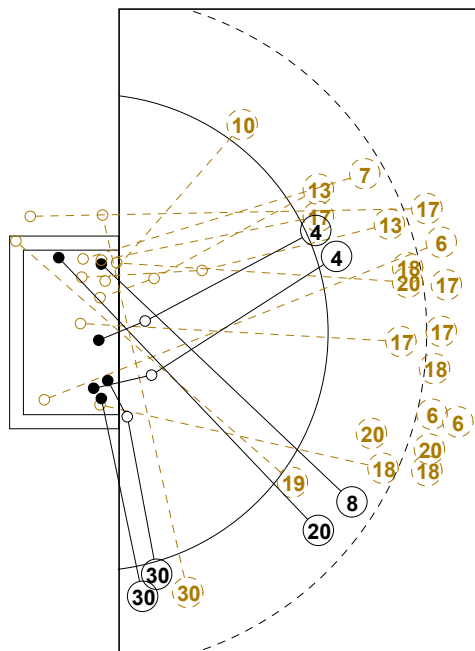

XVIII WOMEN'S JUNIOR WORLD CHAMPIONSHIP IN CZE PICTORIAL MATCH STATISTICS

ROUND 6

MATCH 62

120701062-21-1/1

1st Half
7 : 15

2nd Half
30 : 16

XVIII WOMEN'S JUNIOR WORLD CHAMPIONSHIP IN CZE

INDV/TEAM MATCH STATISTICS

COURT PLAYER: GOALS/SHOTS

GOALKEEPER: SAVED/SHOTS

TEAM TOTALS	GOALS	SAVED	MISSED	POST	BLOCKED	TOTAL	RATE(%)
Field Shot	2	11	4	1	10	28	7.1%
Line Shot	5	3			3	11	45.5%
Wing Shot	4	4	1			9	44.4%
Fastbreak	3	3		1		7	42.9%
Breakthrough	1	1	1			3	33.3%
Free Throw							0.0%
7M-Throw	1	2				3	33.3%