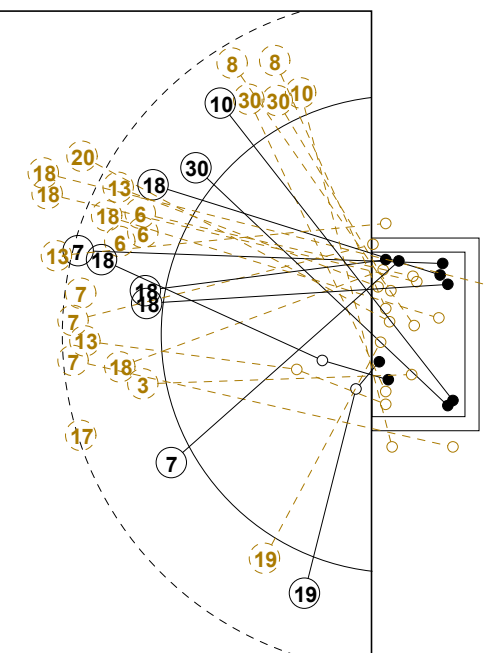

XVIII WOMEN'S JUNIOR WORLD CHAMPIONSHIP IN CZE PICTORIAL MATCH STATISTICS

ROUND 6

MATCH 62

120701062-21-1/1

1st Half
7 : 15

2nd Half
30 : 16

XVIII WOMEN'S JUNIOR WORLD CHAMPIONSHIP IN CZE

INDV/TEAM MATCH STATISTICS

COURT PLAYER: GOALS/SHOTS

GOALKEEPER: SAVED/SHOTS

TEAM TOTALS	GOALS	SAVED	MISSED	POST	BLOCKED	TOTAL	RATE(%)
Field Shot	2	11	4	1	10	28	7.1%
Line Shot	5	3			3	11	45.5%
Wing Shot	4	4	1			9	44.4%
Fastbreak	3	3		1		7	42.9%
Breakthrough	1	1	1			3	33.3%
Free Throw							0.0%
7M-Throw	1	2				3	33.3%