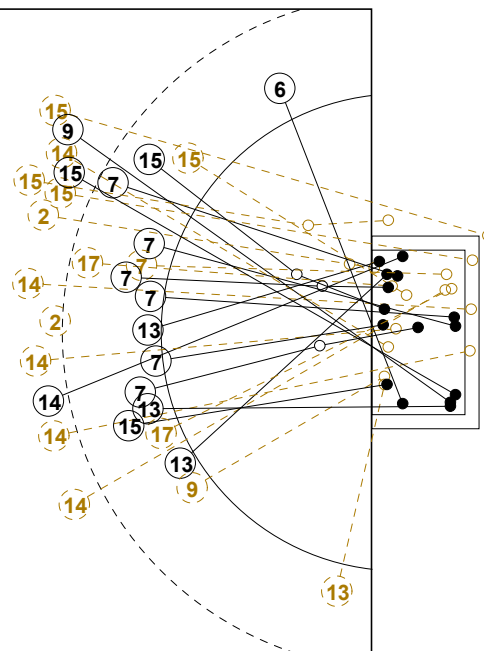

XVIII WOMEN'S JUNIOR WORLD CHAMPIONSHIP IN CZE PICTORIAL MATCH STATISTICS

ROUND 6

MATCH 62

120701062-21-1/1

1st Half
7 : 15

2nd Half
30 : 16

XVIII WOMEN'S JUNIOR WORLD CHAMPIONSHIP IN CZE

INDV/TEAM MATCH STATISTICS

COURT PLAYER: GOALS/SHOTS

GOALKEEPER: SAVED/SHOTS

TEAM TOTALS	GOALS	SAVED	MISSED	POST	BLOCKED	TOTAL	RATE(%)
Field Shot	2	11	4	1	10	28	7.1%
Line Shot	5	3			3	11	45.5%
Wing Shot	4	4	1			9	44.4%
Fastbreak	3	3		1		7	42.9%
Breakthrough	1	1	1			3	33.3%
Free Throw							0.0%
7M-Throw	1	2				3	33.3%