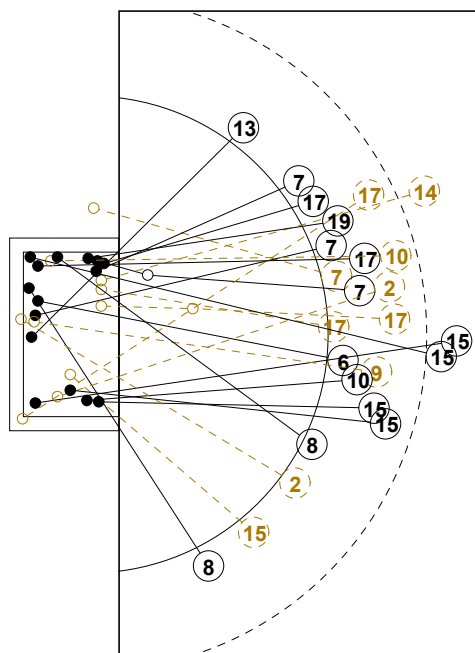

XVIII WOMEN'S JUNIOR WORLD CHAMPIONSHIP IN CZE PICTORIAL MATCH STATISTICS

ROUND 6

MATCH 62

120701062-21-1/1

1st Half
7 : 15

2nd Half
30 : 16

XVIII WOMEN'S JUNIOR WORLD CHAMPIONSHIP IN CZE

INDV/TEAM MATCH STATISTICS

COURT PLAYER: GOALS/SHOTS

GOALKEEPER: SAVED/SHOTS

TEAM TOTALS	GOALS	SAVED	MISSED	POST	BLOCKED	TOTAL	RATE(%)
Field Shot	2	11	4	1	10	28	7.1%
Line Shot	5	3			3	11	45.5%
Wing Shot	4	4	1			9	44.4%
Fastbreak	3	3		1		7	42.9%
Breakthrough	1	1	1			3	33.3%
Free Throw							0.0%
7M-Throw	1	2				3	33.3%