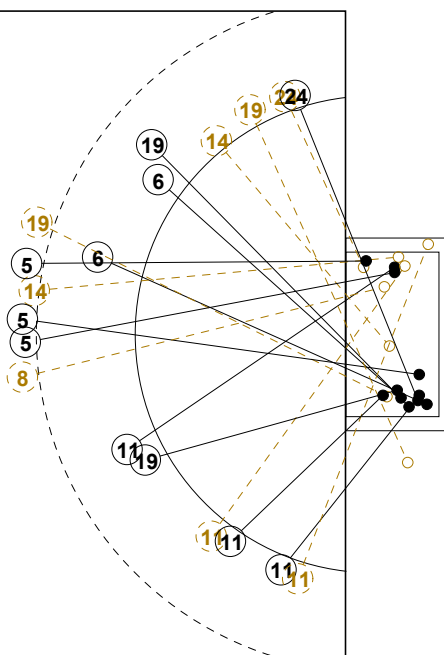

XVIII WOMEN'S JUNIOR WORLD CHAMPIONSHIP IN CZE PICTORIAL MATCH STATISTICS

ROUND 6

MATCH 61

120701061-21-1/1

1st Half
10 : 11

2nd Half
25 : 22

XVIII WOMEN'S JUNIOR WORLD CHAMPIONSHIP IN CZE

INDV/TEAM MATCH STATISTICS

OFFICIAL
HANDBALL
JUNIOR WOMEN

EIGHTH FINALS
ROUND 6

GROUP X
MATCH 61

120701061-14-1/2
Dubina
08/07/2012 17:30

No.	Name	Field Shot	Line Shot	Wing Shot	Fast Brk.	Brk. Thr.	Free Thr.	7m Thr.	Total	Rate %	ASST.	ERR.	WAR.	2'	D+DR	TIME
KOREA(KOR)																
<i>(COURT PLAYER)</i>																
1	OH Sa Ra									0.0%		1				01:00:00
2	KIM Eun Seon					0/1			0/1	0.0%						00:20:40
3	JO Su Yeon		0/1						0/1	0.0%				1		00:41:31
5	KIM Ju Kyung	0/1							0/1	0.0%		1				00:10:29
7	LEE Hyo Jin	2/6	0/1		2/2	2/4		0/1	6/14	42.9%	2	4				00:46:06
8	JEONG Min Ji									0.0%						00:00:50
9	PARK Joo Eun		2/3						2/3	66.7%		1				00:28:52
10	SHIN Hyun Joo			1/2	1/3				2/5	40.0%			1			00:45:40
11	KIM Jin Yi	2/7	1/1					3/4	6/12	50.0%	1	2	1	2		00:40:13
12	PARK Sae Young									0.0%						00:00:00
13	KIM Hye Won									0.0%						00:00:00
14	KIM Gyeong Eun			1/1		1/2			2/3	66.7%		1				00:45:53
17	KIM Jin Sil	0/1	0/1						0/2	0.0%		1				00:08:30
18	HAN Mi Seul	1/2	1/1			5/6			7/9	77.8%		4	1	1		00:46:27
19	KIM Soo Jung									0.0%						00:04:12
27	KIM Sang Mi									0.0%		1				00:06:06
Total		5/17	4/8	2/3	3/5	8/13		3/5	25/51	49.0%	3	16	3	4		
<i>(GOALKEEPER)</i>																
1	OH Sa Ra	4/9	1/9	3/5	0/1	3/7		1/3	12/34	35.3%		1				01:00:00
Total		4/9	1/9	3/5	0/1	3/7		1/3	12/34	35.3%		1				

COURT PLAYER: GOALS/SHOTS

GOALKEEPER: SAVED/SHOTS

TEAM TOTALS	GOALS	SAVED	MISSED	POST	BLOCKED	TOTAL	RATE(%)
Field Shot	5	7	3		2	17	29.4%
Line Shot	4	2	2			8	50.0%
Wing Shot	2	1				3	66.7%
Fastbreak	3	2				5	60.0%
Breakthrough	8	3	1	1		13	61.5%
Free Throw							0.0%
7M-Throw	3	1		1		5	60.0%