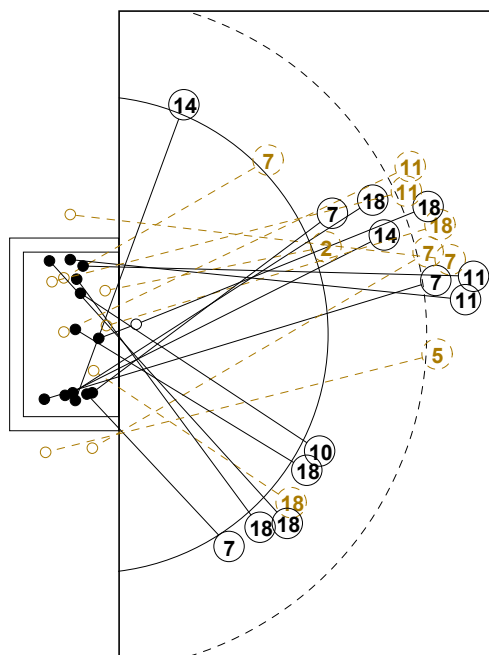

XVIII WOMEN'S JUNIOR WORLD CHAMPIONSHIP IN CZE PICTORIAL MATCH STATISTICS

ROUND 6

MATCH 61

120701061-21-1/1

1st Half
10 : 11

2nd Half
25 : 22

XVIII WOMEN'S JUNIOR WORLD CHAMPIONSHIP IN CZE

INDV/TEAM MATCH STATISTICS

OFFICIAL
HANDBALL
JUNIOR WOMEN

EIGHTH FINALS
ROUND 6

GROUP X
MATCH 61

120701061-14-1/2
Dubina
08/07/2012 17:30

No.	Name	Field Shot	Line Shot	Wing Shot	Fast Brk.	Brk. Thr.	Free Thr.	7m Thr.	Total	Rate %	ASST.	ERR.	WAR.	2'	D+DR	TIME
KOREA(KOR)																
<i>(COURT PLAYER)</i>																
1	OH Sa Ra									0.0%		1				01:00:00
2	KIM Eun Seon					0/1			0/1	0.0%						00:20:40
3	JO Su Yeon		0/1						0/1	0.0%				1		00:41:31
5	KIM Ju Kyung	0/1							0/1	0.0%		1				00:10:29
7	LEE Hyo Jin	2/6	0/1		2/2	2/4		0/1	6/14	42.9%	2	4				00:46:06
8	JEONG Min Ji									0.0%						00:00:50
9	PARK Joo Eun		2/3						2/3	66.7%		1				00:28:52
10	SHIN Hyun Joo			1/2	1/3				2/5	40.0%			1			00:45:40
11	KIM Jin Yi	2/7	1/1					3/4	6/12	50.0%	1	2	1	2		00:40:13
12	PARK Sae Young									0.0%						00:00:00
13	KIM Hye Won									0.0%						00:00:00
14	KIM Gyeong Eun			1/1		1/2			2/3	66.7%		1				00:45:53
17	KIM Jin Sil	0/1	0/1						0/2	0.0%		1				00:08:30
18	HAN Mi Seul	1/2	1/1			5/6			7/9	77.8%		4	1	1		00:46:27
19	KIM Soo Jung									0.0%						00:04:12
27	KIM Sang Mi									0.0%		1				00:06:06
Total		5/17	4/8	2/3	3/5	8/13		3/5	25/51	49.0%	3	16	3	4		
<i>(GOALKEEPER)</i>																
1	OH Sa Ra	4/9	1/9	3/5	0/1	3/7		1/3	12/34	35.3%		1				01:00:00
Total		4/9	1/9	3/5	0/1	3/7		1/3	12/34	35.3%		1				

COURT PLAYER: GOALS/SHOTS

GOALKEEPER: SAVED/SHOTS

TEAM TOTALS	GOALS	SAVED	MISSED	POST	BLOCKED	TOTAL	RATE(%)
Field Shot	5	7	3		2	17	29.4%
Line Shot	4	2	2			8	50.0%
Wing Shot	2	1				3	66.7%
Fastbreak	3	2				5	60.0%
Breakthrough	8	3	1	1		13	61.5%
Free Throw							0.0%
7M-Throw	3	1		1		5	60.0%