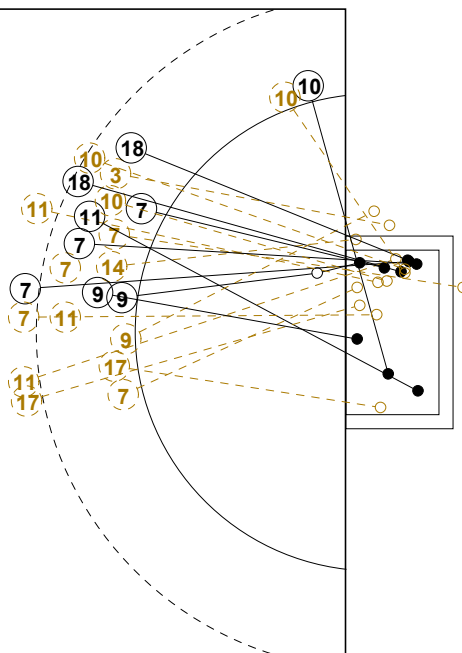

XVIII WOMEN'S JUNIOR WORLD CHAMPIONSHIP IN CZE PICTORIAL MATCH STATISTICS

ROUND 6

MATCH 61

120701061-21-1/1

1st Half
10 : 11

2nd Half
25 : 22

XVIII WOMEN'S JUNIOR WORLD CHAMPIONSHIP IN CZE

INDV/TEAM MATCH STATISTICS

OFFICIAL
HANDBALL
JUNIOR WOMEN

EIGHTH FINALS
ROUND 6

GROUP X
MATCH 61

120701061-14-1/2
Dubina
08/07/2012 17:30

No.	Name	Field Shot	Line Shot	Wing Shot	Fast Brk.	Brk. Thr.	Free Thr.	7m Thr.	Total	Rate %	ASST.	ERR.	WAR.	2'	D+DR	TIME
KOREA(KOR)																
<i>(COURT PLAYER)</i>																
1	OH Sa Ra									0.0%		1				01:00:00
2	KIM Eun Seon					0/1			0/1	0.0%						00:20:40
3	JO Su Yeon		0/1						0/1	0.0%				1		00:41:31
5	KIM Ju Kyung	0/1							0/1	0.0%		1				00:10:29
7	LEE Hyo Jin	2/6	0/1		2/2	2/4		0/1	6/14	42.9%	2	4				00:46:06
8	JEONG Min Ji									0.0%						00:00:50
9	PARK Joo Eun		2/3						2/3	66.7%		1				00:28:52
10	SHIN Hyun Joo			1/2	1/3				2/5	40.0%			1			00:45:40
11	KIM Jin Yi	2/7	1/1					3/4	6/12	50.0%	1	2	1	2		00:40:13
12	PARK Sae Young									0.0%						00:00:00
13	KIM Hye Won									0.0%						00:00:00
14	KIM Gyeong Eun			1/1		1/2			2/3	66.7%		1				00:45:53
17	KIM Jin Sil	0/1	0/1						0/2	0.0%		1				00:08:30
18	HAN Mi Seul	1/2	1/1			5/6			7/9	77.8%		4	1	1		00:46:27
19	KIM Soo Jung									0.0%						00:04:12
27	KIM Sang Mi									0.0%		1				00:06:06
Total		5/17	4/8	2/3	3/5	8/13		3/5	25/51	49.0%	3	16	3	4		
<i>(GOALKEEPER)</i>																
1	OH Sa Ra	4/9	1/9	3/5	0/1	3/7		1/3	12/34	35.3%		1				01:00:00
Total		4/9	1/9	3/5	0/1	3/7		1/3	12/34	35.3%		1				

COURT PLAYER: GOALS/SHOTS

GOALKEEPER: SAVED/SHOTS

TEAM TOTALS	GOALS	SAVED	MISSED	POST	BLOCKED	TOTAL	RATE(%)
Field Shot	5	7	3		2	17	29.4%
Line Shot	4	2	2			8	50.0%
Wing Shot	2	1				3	66.7%
Fastbreak	3	2				5	60.0%
Breakthrough	8	3	1	1		13	61.5%
Free Throw							0.0%
7M-Throw	3	1		1		5	60.0%