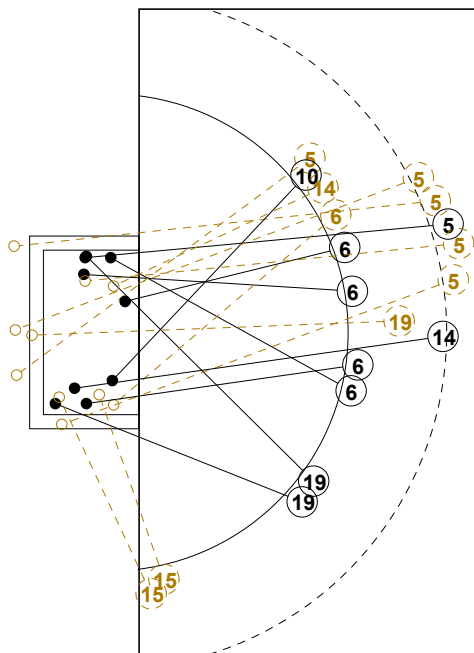

XVIII WOMEN'S JUNIOR WORLD CHAMPIONSHIP IN CZE PICTORIAL MATCH STATISTICS

ROUND 6

MATCH 61

120701061-21-1/1

1st Half
10 : 11

2nd Half
25 : 22

XVIII WOMEN'S JUNIOR WORLD CHAMPIONSHIP IN CZE

INDV/TEAM MATCH STATISTICS

OFFICIAL
HANDBALL
JUNIOR WOMEN

EIGHTH FINALS
ROUND 6

GROUP X
MATCH 61

120701061-14-1/2
Dubina
08/07/2012 17:30

No.	Name	Field Shot	Line Shot	Wing Shot	Fast Brk.	Brk. Thr.	Free Thr.	7m Thr.	Total	Rate %	ASST.	ERR.	WAR.	2'	D+DR	TIME
KOREA(KOR)																
<i>(COURT PLAYER)</i>																
1	OH Sa Ra									0.0%		1				01:00:00
2	KIM Eun Seon					0/1			0/1	0.0%						00:20:40
3	JO Su Yeon		0/1						0/1	0.0%				1		00:41:31
5	KIM Ju Kyung	0/1							0/1	0.0%		1				00:10:29
7	LEE Hyo Jin	2/6	0/1		2/2	2/4		0/1	6/14	42.9%	2	4				00:46:06
8	JEONG Min Ji									0.0%						00:00:50
9	PARK Joo Eun		2/3						2/3	66.7%		1				00:28:52
10	SHIN Hyun Joo			1/2	1/3				2/5	40.0%			1			00:45:40
11	KIM Jin Yi	2/7	1/1					3/4	6/12	50.0%	1	2	1	2		00:40:13
12	PARK Sae Young									0.0%						00:00:00
13	KIM Hye Won									0.0%						00:00:00
14	KIM Gyeong Eun			1/1		1/2			2/3	66.7%		1				00:45:53
17	KIM Jin Sil	0/1	0/1						0/2	0.0%		1				00:08:30
18	HAN Mi Seul	1/2	1/1			5/6			7/9	77.8%		4	1	1		00:46:27
19	KIM Soo Jung									0.0%						00:04:12
27	KIM Sang Mi									0.0%		1				00:06:06
Total		5/17	4/8	2/3	3/5	8/13		3/5	25/51	49.0%	3	16	3	4		
<i>(GOALKEEPER)</i>																
1	OH Sa Ra	4/9	1/9	3/5	0/1	3/7		1/3	12/34	35.3%		1				01:00:00
Total		4/9	1/9	3/5	0/1	3/7		1/3	12/34	35.3%		1				

COURT PLAYER: GOALS/SHOTS

GOALKEEPER: SAVED/SHOTS

TEAM TOTALS	GOALS	SAVED	MISSED	POST	BLOCKED	TOTAL	RATE(%)
Field Shot	5	7	3		2	17	29.4%
Line Shot	4	2	2			8	50.0%
Wing Shot	2	1				3	66.7%
Fastbreak	3	2				5	60.0%
Breakthrough	8	3	1	1		13	61.5%
Free Throw							0.0%
7M-Throw	3	1		1		5	60.0%