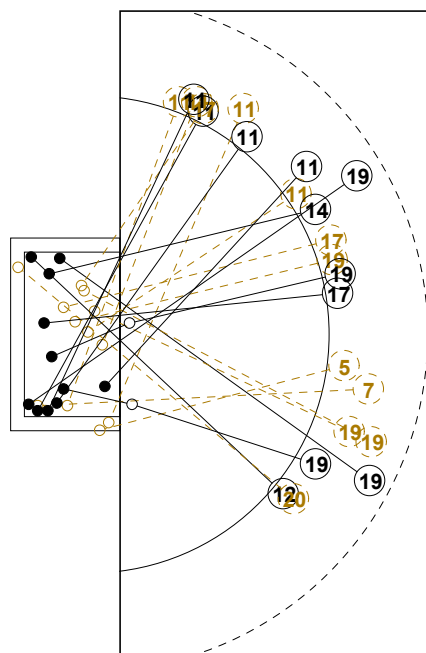

XVIII WOMEN'S JUNIOR WORLD CHAMPIONSHIP IN CZE PICTORIAL MATCH STATISTICS

ROUND 1

MATCH 4

120701004-21-1/1

1st Half
17 : 17

2nd Half
29 : 32

XVIII WOMEN'S JUNIOR WORLD CHAMPIONSHIP IN CZE

INDV/TEAM MATCH STATISTICS

COURT PLAYER: GOALS/SHOTS

GOALKEEPER: SAVED/SHOTS

TEAM TOTALS	GOALS	SAVED	MISSED	POST	BLOCKED	TOTAL	RATE(%)
Field Shot	5	3	1		1	10	50.0%
Line Shot	9	5	1	2		17	52.9%
Wing Shot	5	2	2	2		11	45.5%
Fastbreak	7	3				10	70.0%
Breakthrough	1					1	100.0%
Free Throw							0.0%
7M-Throw	2					2	100.0%