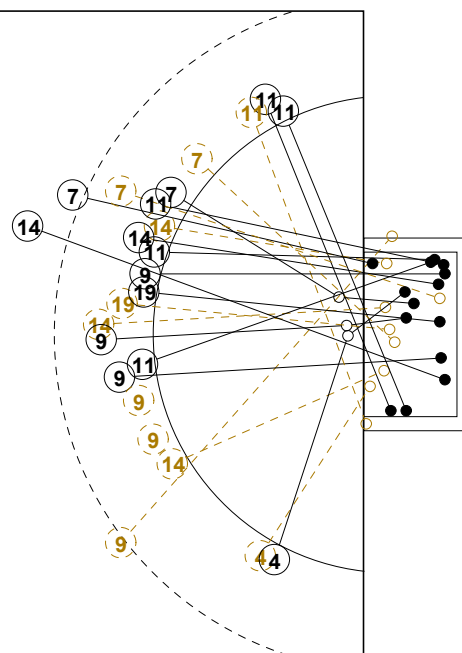

XVIII WOMEN'S JUNIOR WORLD CHAMPIONSHIP IN CZE PICTORIAL MATCH STATISTICS

ROUND 1

MATCH 4

120701004-21-1/1

1st Half
17 : 17

2nd Half
29 : 32

XVIII WOMEN'S JUNIOR WORLD CHAMPIONSHIP IN CZE

INDV/TEAM MATCH STATISTICS

OFFICIAL
HANDBALL
JUNIOR WOMEN

PRELIMINARY
ROUND 1

GROUP D
MATCH 4

120701004-14-1/2
Vodova Old hall
01/07/2012 15:00

No.	Name	Field Shot	Line Shot	Wing Shot	Fast Brk.	Brk. Thr.	Free Thr.	7m Thr.	Total	Rate %	ASST.	ERR.	WAR.	2'	D+DR	TIME
NETHERLANDS(NED)																
<i>(COURT PLAYER)</i>																
2	V DORST Larissa									0.0%		1				00:29:45
3	WESTER Tess									0.0%	1					00:30:00
5	M. Celine		0/2						0/2	0.0%						00:12:41
6	WILMSEN Melissa			0/1	0/1				0/2	0.0%		1				00:21:46
7	PRAK Lotte	1/1	0/1		1/1				2/3	66.7%						00:31:28
8	V D MAST Sabrina		2/2	1/1					3/3	100%			1	1		00:29:24
9	VAN NIJF Becky	0/2							0/2	0.0%						00:01:06
10	KORNET Monika									0.0%						00:00:00
11	MALESTEIN Angela		1/2	3/7	3/4				7/13	53.8%	1	1	1	3		00:54:56
12	HOEKSTRA Sanne		1/1	1/1					2/2	100%		1				00:38:10
13	VOLLEBREGT Kelly									0.0%						00:04:47
14	DULFER Kelly		1/1						1/1	100%		1				00:43:26
15	KNIPPENBORG Lynn					1/1			1/1	100%		2				00:18:16
17	POLMAN Estavana	1/3	2/3	0/1	2/2				5/9	55.6%	1	1	1	1		01:11:02
19	ABBINGH Lois	3/4	2/4		1/2			2/2	8/12	66.7%		1			2	00:38:30
20	S. Myrthe		0/1						0/1	0.0%						00:12:18
Total		5/10	9/17	5/11	7/10	1/1		2/2	29/51	56.9%	3	9	3	7		
<i>(GOALKEEPER)</i>																
2	V DORST Larissa	0/1	6/11	1/4	0/2	0/2	0/1	1/2	8/23	34.8%		1				00:29:45
3	WESTER Tess	1/2	0/7	1/6	0/1	0/2		0/1	2/19	10.5%	1					00:30:00
Total		1/3	6/18	2/10	0/3	0/4	0/1	1/3	10/42	23.8%	1	1				

COURT PLAYER: GOALS/SHOTS

GOALKEEPER: SAVED/SHOTS

TEAM TOTALS	GOALS	SAVED	MISSED	POST	BLOCKED	TOTAL	RATE(%)
Field Shot	5	3	1		1	10	50.0%
Line Shot	9	5	1	2		17	52.9%
Wing Shot	5	2	2	2		11	45.5%
Fastbreak	7	3				10	70.0%
Breakthrough	1					1	100.0%
Free Throw							0.0%
7M-Throw	2					2	100.0%