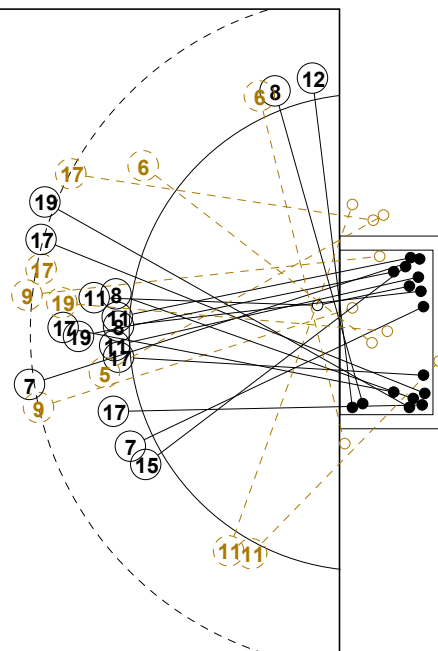

XVIII WOMEN'S JUNIOR WORLD CHAMPIONSHIP IN CZE PICTORIAL MATCH STATISTICS

ROUND 1

MATCH 4

120701004-21-1/1

1st Half
17 : 17

2nd Half
29 : 32

XVIII WOMEN'S JUNIOR WORLD CHAMPIONSHIP IN CZE

INDV/TEAM MATCH STATISTICS

COURT PLAYER: GOALS/SHOTS

GOALKEEPER: SAVED/SHOTS

TEAM TOTALS	GOALS	SAVED	MISSED	POST	BLOCKED	TOTAL	RATE(%)
Field Shot	5	3	1		1	10	50.0%
Line Shot	9	5	1	2		17	52.9%
Wing Shot	5	2	2	2		11	45.5%
Fastbreak	7	3				10	70.0%
Breakthrough	1					1	100.0%
Free Throw							0.0%
7M-Throw	2					2	100.0%