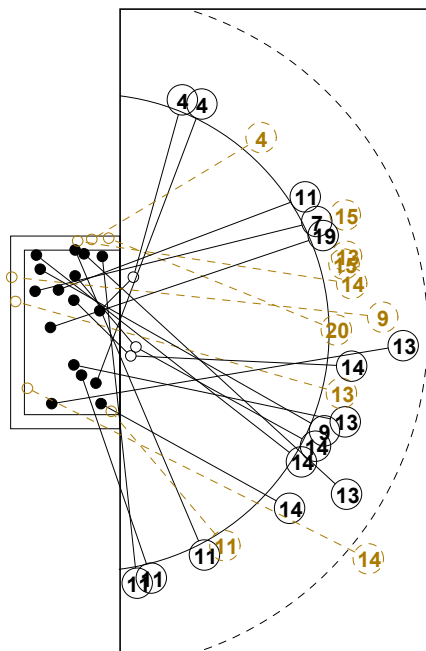

XVIII WOMEN'S JUNIOR WORLD CHAMPIONSHIP IN CZE PICTORIAL MATCH STATISTICS

ROUND 1

MATCH 4

120701004-21-1/1

1st Half
17 : 17

2nd Half
29 : 32

XVIII WOMEN'S JUNIOR WORLD CHAMPIONSHIP IN CZE

INDV/TEAM MATCH STATISTICS

OFFICIAL
HANDBALL
JUNIOR WOMEN

PRELIMINARY
ROUND 1

GROUP D
MATCH 4

120701004-14-1/2
Vodova Old hall
01/07/2012 15:00

No.	Name	Field Shot	Line Shot	Wing Shot	Fast Brk.	Brk. Thr.	Free Thr.	7m Thr.	Total	Rate %	ASST.	ERR.	WAR.	2'	D+DR	TIME
NETHERLANDS(NED)																
<i>(COURT PLAYER)</i>																
2	V DORST Larissa									0.0%		1				00:29:45
3	WESTER Tess									0.0%	1					00:30:00
5	M. Celine		0/2						0/2	0.0%						00:12:41
6	WILMSEN Melissa			0/1	0/1				0/2	0.0%		1				00:21:46
7	PRAK Lotte	1/1	0/1		1/1				2/3	66.7%						00:31:28
8	V D MAST Sabrina		2/2	1/1					3/3	100%			1	1		00:29:24
9	VAN NIJF Becky	0/2							0/2	0.0%						00:01:06
10	KORNET Monika									0.0%						00:00:00
11	MALESTEIN Angela		1/2	3/7	3/4				7/13	53.8%	1	1	1	3		00:54:56
12	HOEKSTRA Sanne		1/1	1/1					2/2	100%		1				00:38:10
13	VOLLEBREGT Kelly									0.0%						00:04:47
14	DULFER Kelly		1/1						1/1	100%		1				00:43:26
15	KNIPPENBORG Lynn					1/1			1/1	100%		2				00:18:16
17	POLMAN Estavana	1/3	2/3	0/1	2/2				5/9	55.6%	1	1	1	1		01:11:02
19	ABBINGH Lois	3/4	2/4		1/2			2/2	8/12	66.7%		1			2	00:38:30
20	S. Myrthe		0/1						0/1	0.0%						00:12:18
Total		5/10	9/17	5/11	7/10	1/1		2/2	29/51	56.9%	3	9	3	7		
<i>(GOALKEEPER)</i>																
2	V DORST Larissa	0/1	6/11	1/4	0/2	0/2	0/1	1/2	8/23	34.8%		1				00:29:45
3	WESTER Tess	1/2	0/7	1/6	0/1	0/2		0/1	2/19	10.5%	1					00:30:00
Total		1/3	6/18	2/10	0/3	0/4	0/1	1/3	10/42	23.8%	1	1				

COURT PLAYER: GOALS/SHOTS

GOALKEEPER: SAVED/SHOTS

TEAM TOTALS	GOALS	SAVED	MISSED	POST	BLOCKED	TOTAL	RATE(%)
Field Shot	5	3	1		1	10	50.0%
Line Shot	9	5	1	2		17	52.9%
Wing Shot	5	2	2	2		11	45.5%
Fastbreak	7	3				10	70.0%
Breakthrough	1					1	100.0%
Free Throw							0.0%
7M-Throw	2					2	100.0%