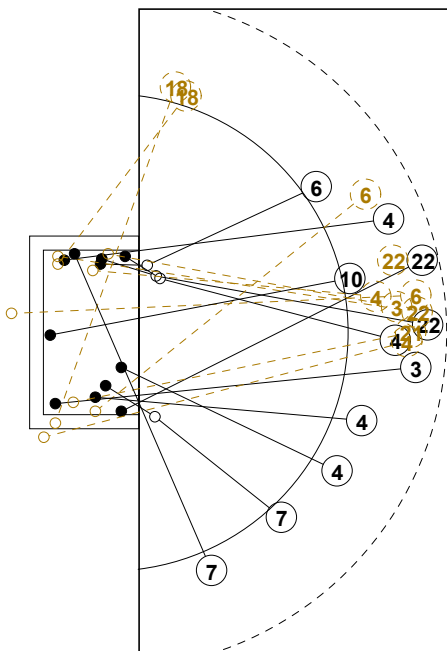

XVIII WOMEN'S JUNIOR WORLD CHAMPIONSHIP IN CZE PICTORIAL MATCH STATISTICS

ROUND 4

MATCH 40

120701040-21-1/1

1st Half
11 : 12

2nd Half
23 : 24

XVIII WOMEN'S JUNIOR WORLD CHAMPIONSHIP IN CZE

INDV/TEAM MATCH STATISTICS

OFFICIAL
HANDBALL
JUNIOR WOMEN

PRELIMINARY
ROUND 4

GROUP D
MATCH 40

120701040-14-1/2
Vodova Old hall
05/07/2012 15:00

No.	Name	Field Shot	Line Shot	Wing Shot	Fast Brk.	Brk. Thr.	Free Thr.	7m Thr.	Total	Rate %	ASST.	ERR.	WAR.	2'	D+DR	TIME
ROMANIA(ROU)																
<i>(COURT PLAYER)</i>																
2	IANASI Maria A.									0.0%				1		00:04:29
4	CIUNT Alexandra									0.0%						00:17:11
5	PERIANU Gabriela	1/4	0/3			2/2			3/9	33.3%	3		1			00:38:49
6	FLOREA Stefania			1/1	1/1				2/2	100%	3		1	1		00:35:47
7	BUCESCHI Eliza	0/2	2/4			1/2		6/8	9/16	56.3%	2		1			00:37:37
9	PRICOPI Dana A.		2/4			2/2			4/6	66.7%	4					00:39:13
11	IVAN Irina									0.0%		1				00:56:42
12	ARGHIR Andreea									0.0%						00:09:37
13	SAFTA Nicoleta F									0.0%						00:00:00
15	PREDOI Cristina									0.0%						00:00:00
16	DEDU Denisa S.									0.0%						00:18:11
17	FLORICA Elena C			1/3					1/3	33.3%		1				00:55:12
20	BARBOS Andreea M			1/1					1/1	100%						00:23:29
21	MURESEAN Adina M									0.0%						00:32:12
55	VARGA Roxana D.	0/1							0/1	0.0%						00:05:30
88	APIPIEI Ana M.		2/2			1/3			3/5	60.0%		3				00:37:00
Total		1/7	6/13	3/5	1/1	6/9		6/8	23/43	53.5%		17	3	2		
<i>(GOALKEEPER)</i>																
12	ARGHIR Andreea	0/3	0/1	0/1	0/1				0/6	0.0%						00:09:37
16	DEDU Denisa S.		2/6		0/1	0/1	0/1	0/1	2/10	20.0%						00:18:11
21	MURESEAN Adina M	1/2	4/8	1/5		1/1		0/1	7/17	41.2%						00:32:12
Total		1/5	6/15	1/6	0/2	1/2	0/1	0/2	9/33	27.3%						

COURT PLAYER: GOALS/SHOTS

GOALKEEPER: SAVED/SHOTS

TEAM TOTALS	GOALS	SAVED	MISSED	POST	BLOCKED	TOTAL	RATE(%)
Field Shot	1	4	2			7	14.3%
Line Shot	6	6			1	13	46.2%
Wing Shot	3	2				5	60.0%
Fastbreak	1					1	100.0%
Breakthrough	6	2		1		9	66.7%
Free Throw							0.0%
7M-Throw	6	1		1		8	75.0%