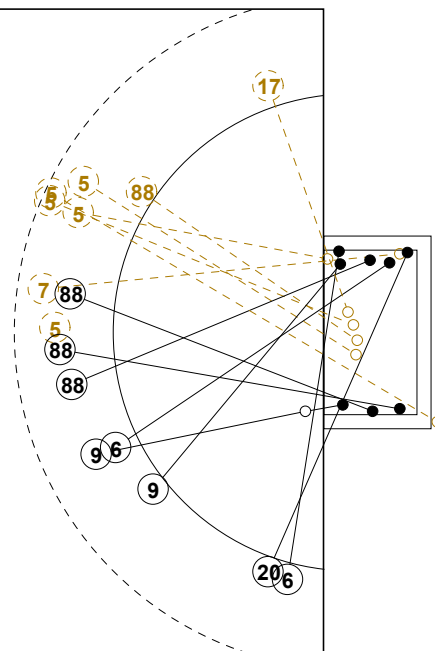

XVIII WOMEN'S JUNIOR WORLD CHAMPIONSHIP IN CZE PICTORIAL MATCH STATISTICS

ROUND 4

MATCH 40

120701040-21-1/1

1st Half
11 : 12

2nd Half
23 : 24

XVIII WOMEN'S JUNIOR WORLD CHAMPIONSHIP IN CZE

INDV/TEAM MATCH STATISTICS

OFFICIAL
HANDBALL
JUNIOR WOMEN

PRELIMINARY
ROUND 4

GROUP D
MATCH 40

120701040-14-1/2
Vodova Old hall
05/07/2012 15:00

No.	Name	Field Shot	Line Shot	Wing Shot	Fast Brk.	Brk. Thr.	Free Thr.	7m Thr.	Total	Rate %	ASST.	ERR.	WAR.	2'	D+DR	TIME
ROMANIA(ROU)																
<i>(COURT PLAYER)</i>																
2	IANASI Maria A.									0.0%				1		00:04:29
4	CIUNT Alexandra									0.0%						00:17:11
5	PERIANU Gabriela	1/4	0/3			2/2			3/9	33.3%	3		1			00:38:49
6	FLOREA Stefania			1/1	1/1				2/2	100%	3		1	1		00:35:47
7	BUCESCHI Eliza	0/2	2/4			1/2		6/8	9/16	56.3%	2		1			00:37:37
9	PRICOPI Dana A.		2/4			2/2			4/6	66.7%	4					00:39:13
11	IVAN Irina									0.0%		1				00:56:42
12	ARGHIR Andreea									0.0%						00:09:37
13	SAFTA Nicoleta F									0.0%						00:00:00
15	PREDOI Cristina									0.0%						00:00:00
16	DEDU Denisa S.									0.0%						00:18:11
17	FLORICA Elena C			1/3					1/3	33.3%		1				00:55:12
20	BARBOS Andreea M			1/1					1/1	100%						00:23:29
21	MURESEAN Adina M									0.0%						00:32:12
55	VARGA Roxana D.	0/1							0/1	0.0%						00:05:30
88	APIPIEI Ana M.		2/2			1/3			3/5	60.0%		3				00:37:00
Total		1/7	6/13	3/5	1/1	6/9		6/8	23/43	53.5%		17	3	2		
<i>(GOALKEEPER)</i>																
12	ARGHIR Andreea	0/3	0/1	0/1	0/1				0/6	0.0%						00:09:37
16	DEDU Denisa S.		2/6		0/1	0/1	0/1	0/1	2/10	20.0%						00:18:11
21	MURESEAN Adina M	1/2	4/8	1/5		1/1		0/1	7/17	41.2%						00:32:12
Total		1/5	6/15	1/6	0/2	1/2	0/1	0/2	9/33	27.3%						

COURT PLAYER: GOALS/SHOTS

GOALKEEPER: SAVED/SHOTS

TEAM TOTALS	GOALS	SAVED	MISSED	POST	BLOCKED	TOTAL	RATE(%)
Field Shot	1	4	2			7	14.3%
Line Shot	6	6			1	13	46.2%
Wing Shot	3	2				5	60.0%
Fastbreak	1					1	100.0%
Breakthrough	6	2		1		9	66.7%
Free Throw							0.0%
7M-Throw	6	1		1		8	75.0%