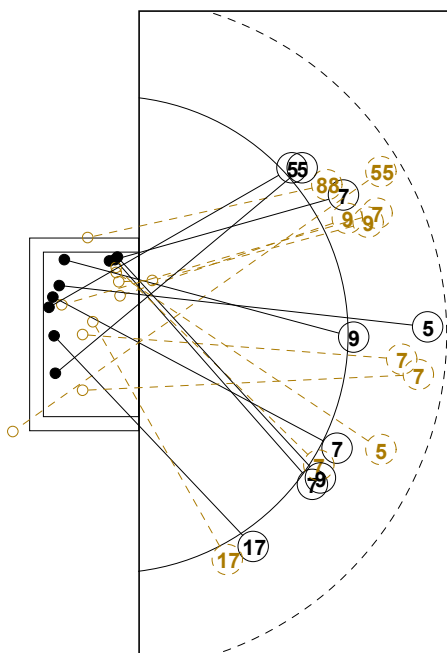

XVIII WOMEN'S JUNIOR WORLD CHAMPIONSHIP IN CZE PICTORIAL MATCH STATISTICS

ROUND 4

MATCH 40

120701040-21-1/1

1st Half
11 : 12

2nd Half
23 : 24

XVIII WOMEN'S JUNIOR WORLD CHAMPIONSHIP IN CZE

INDV/TEAM MATCH STATISTICS

OFFICIAL
HANDBALL
JUNIOR WOMEN

PRELIMINARY
ROUND 4

GROUP D
MATCH 40

120701040-14-1/2
Vodova Old hall
05/07/2012 15:00

No.	Name	Field Shot	Line Shot	Wing Shot	Fast Brk.	Brk. Thr.	Free Thr.	7m Thr.	Total	Rate %	ASST.	ERR.	WAR.	2'	D+DR	TIME
ROMANIA(ROU)																
<i>(COURT PLAYER)</i>																
2	IANASI Maria A.									0.0%				1		00:04:29
4	CIUNT Alexandra									0.0%						00:17:11
5	PERIANU Gabriela	1/4	0/3			2/2			3/9	33.3%	3		1			00:38:49
6	FLOREA Stefania			1/1	1/1				2/2	100%	3		1	1		00:35:47
7	BUCESCHI Eliza	0/2	2/4			1/2		6/8	9/16	56.3%	2		1			00:37:37
9	PRICOPI Dana A.		2/4			2/2			4/6	66.7%	4					00:39:13
11	IVAN Irina									0.0%		1				00:56:42
12	ARGHIR Andreea									0.0%						00:09:37
13	SAFTA Nicoleta F									0.0%						00:00:00
15	PREDOI Cristina									0.0%						00:00:00
16	DEDU Denisa S.									0.0%						00:18:11
17	FLORICA Elena C			1/3					1/3	33.3%		1				00:55:12
20	BARBOS Andreea M			1/1					1/1	100%						00:23:29
21	MURESEAN Adina M									0.0%						00:32:12
55	VARGA Roxana D.	0/1							0/1	0.0%						00:05:30
88	APIPIEI Ana M.		2/2			1/3			3/5	60.0%		3				00:37:00
Total		1/7	6/13	3/5	1/1	6/9		6/8	23/43	53.5%		17	3	2		
<i>(GOALKEEPER)</i>																
12	ARGHIR Andreea	0/3	0/1	0/1	0/1				0/6	0.0%						00:09:37
16	DEDU Denisa S.		2/6		0/1	0/1	0/1	0/1	2/10	20.0%						00:18:11
21	MURESEAN Adina M	1/2	4/8	1/5		1/1		0/1	7/17	41.2%						00:32:12
Total		1/5	6/15	1/6	0/2	1/2	0/1	0/2	9/33	27.3%						

COURT PLAYER: GOALS/SHOTS

GOALKEEPER: SAVED/SHOTS

TEAM TOTALS	GOALS	SAVED	MISSED	POST	BLOCKED	TOTAL	RATE(%)
Field Shot	1	4	2			7	14.3%
Line Shot	6	6			1	13	46.2%
Wing Shot	3	2				5	60.0%
Fastbreak	1					1	100.0%
Breakthrough	6	2		1		9	66.7%
Free Throw							0.0%
7M-Throw	6	1		1		8	75.0%