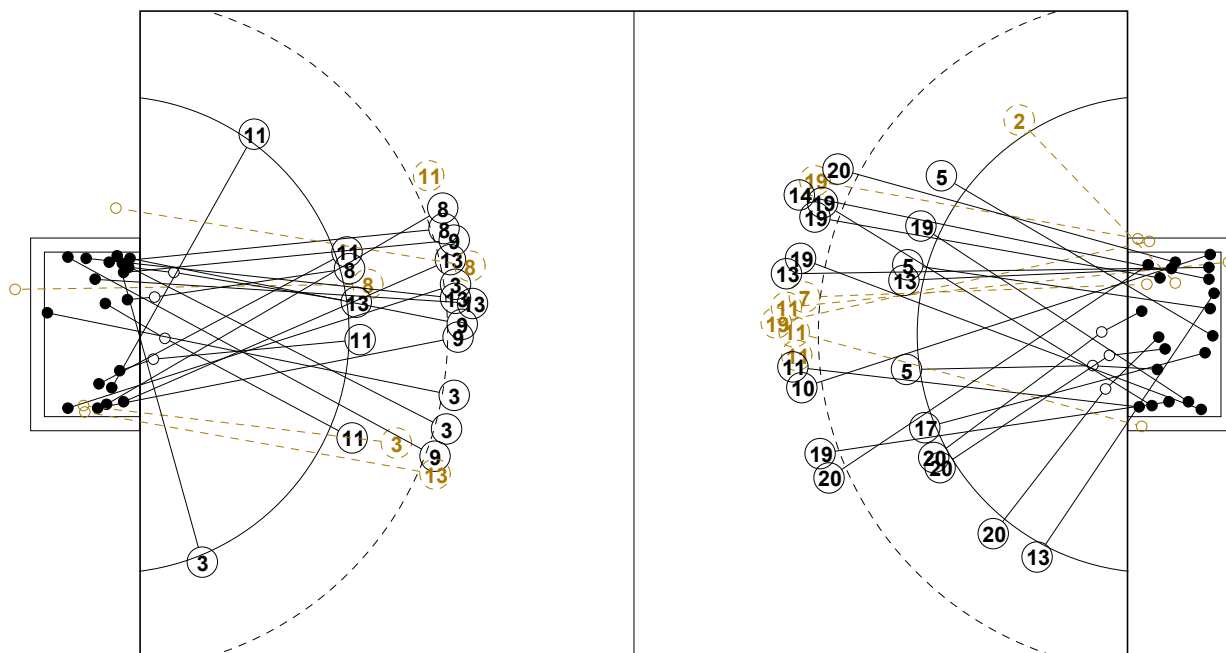

XVIII WOMEN'S JUNIOR WORLD CHAMPIONSHIP IN CZE PICTORIAL MATCH STATISTICS

ROUND 4

MATCH 39

120701039-21-1/1

1st Half
17 : 9

2nd Half
28 : 37

XVIII WOMEN'S JUNIOR WORLD CHAMPIONSHIP IN CZE

INDV/TEAM MATCH STATISTICS

OFFICIAL
HANDBALL
JUNIOR WOMEN

PRELIMINARY
ROUND 4

GROUP C
MATCH 39

120701039-14-1/2
Vodova New hall
05/07/2012 15:00

No.	Name	Field Shot	Line Shot	Wing Shot	Fast Brk.	Brk. Thr.	Free Thr.	7m Thr.	Total	Rate %	ASST.	ERR.	WAR.	2'	D+DR	TIME
RUSSIA(RUS)																
<i>(COURT PLAYER)</i>																
1	VAKHTEROVA Daria									0.0%	1					00:25:54
2	CHERNOVA E.		0/1		1/2				1/3	33.3%						00:17:21
3	S. Ekaterina			1/1					1/1	100%		1				00:14:44
4	PAVLOVA Karina				2/2				2/2	100%		1				00:31:33
5	R. Maria				3/4	1/1			4/5	80.0%						00:46:45
7	DMITRIEVA Daria	1/2	0/1						1/3	33.3%		2				00:28:59
10	DANSHINA Nataliya	1/6							1/6	16.7%						00:33:59
11	MILOVA Ksenia	2/8							2/8	25.0%		1	1	1		00:27:05
12	M. Irina									0.0%						00:16:28
13	VYAKHIREVA Anna	2/2			3/3	2/3			7/8	87.5%		2				00:19:21
14	G. Veronika	3/3							3/3	100%						00:18:29
16	A. Evelina									0.0%						00:17:38
17	PETROVA Evgeniya				2/2				2/2	100%			1			00:20:02
19	IKHNEVA Alena	3/8			2/2				5/10	50.0%						00:26:40
20	P. Nelli	3/5	1/1		1/2	2/2		1/1	8/11	72.7%					1	00:32:16
21	CHERNOBROVINA E.				0/1	0/2			0/3	0.0%		3	1	1		00:35:19
Total		15/34	1/3	1/1	14/18	5/8		1/1	37/65	56.9%	1	10	3	3		
<i>(GOALKEEPER)</i>																
1	VAKHTEROVA Daria	2/11	0/2	2/2		0/2			4/17	23.5%	1					00:25:54
12	M. Irina	1/7	1/2	0/2					2/11	18.2%						00:16:28
16	A. Evelina	1/2	1/2	1/2	0/1	1/2		0/1	4/10	40.0%						00:17:38
Total		4/20	2/6	3/6	0/1	1/4		0/1	10/38	26.3%	1					

COURT PLAYER: GOALS/SHOTS

GOALKEEPER: SAVED/SHOTS

TEAM TOTALS	GOALS	SAVED	MISSED	POST	BLOCKED	TOTAL	RATE(%)
Field Shot	15	6	2	6	5	34	44.1%
Line Shot	1	2				3	33.3%
Wing Shot	1					1	100.0%
Fastbreak	14	3	1			18	77.8%
Breakthrough	5	3				8	62.5%
Free Throw							0.0%
7M-Throw	1					1	100.0%