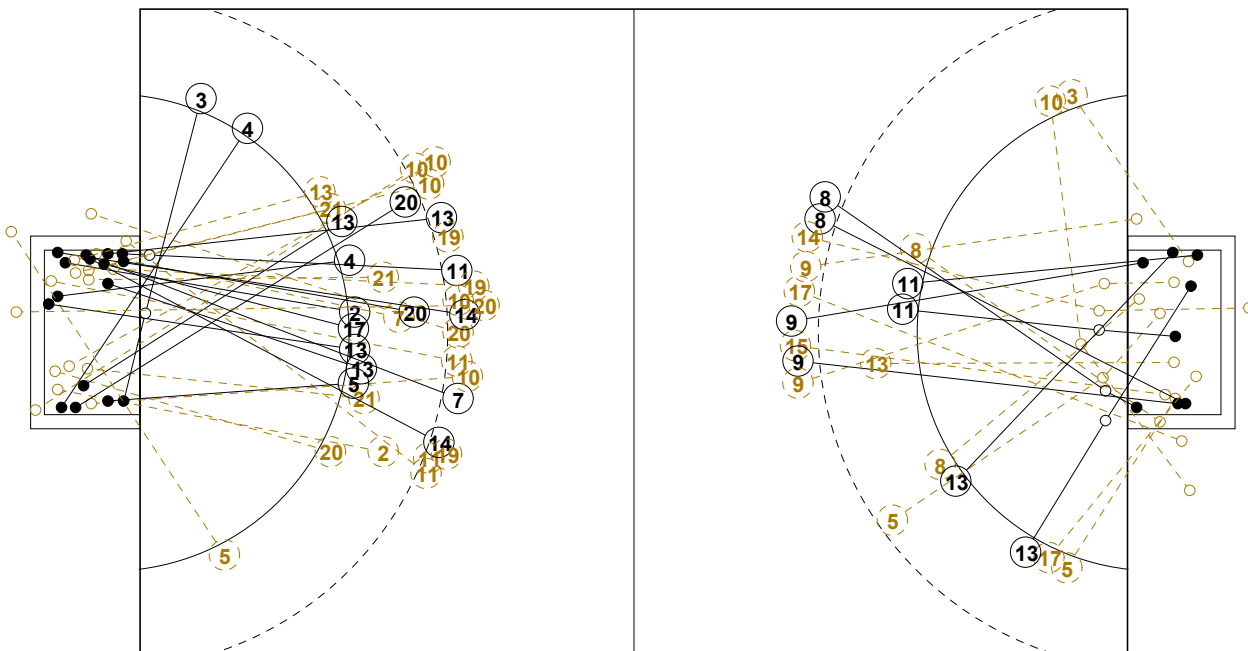

XVIII WOMEN'S JUNIOR WORLD CHAMPIONSHIP IN CZE PICTORIAL MATCH STATISTICS

ROUND 4

MATCH 39

120701039-21-1/1

1st Half
17 : 9

2nd Half
28 : 37

XVIII WOMEN'S JUNIOR WORLD CHAMPIONSHIP IN CZE

INDV/TEAM MATCH STATISTICS

OFFICIAL
HANDBALL
JUNIOR WOMEN

PRELIMINARY
ROUND 4

GROUP C
MATCH 39

120701039-14-1/2
Vodova New hall
05/07/2012 15:00

No.	Name	Field Shot	Line Shot	Wing Shot	Fast Brk.	Brk. Thr.	Free Thr.	7m Thr.	Total	Rate %	ASST.	ERR.	WAR.	2'	D+DR	TIME
RUSSIA(RUS)																
<i>(COURT PLAYER)</i>																
1	VAKHTEROVA Daria									0.0%	1					00:25:54
2	CHERNOVA E.		0/1		1/2				1/3	33.3%						00:17:21
3	S. Ekaterina			1/1					1/1	100%		1				00:14:44
4	PAVLOVA Karina				2/2				2/2	100%		1				00:31:33
5	R. Maria				3/4	1/1			4/5	80.0%						00:46:45
7	DMITRIEVA Daria	1/2	0/1						1/3	33.3%		2				00:28:59
10	DANSHINA Nataliya	1/6							1/6	16.7%						00:33:59
11	MILOVA Ksenia	2/8							2/8	25.0%		1	1	1		00:27:05
12	M. Irina									0.0%						00:16:28
13	VYAKHIREVA Anna	2/2			3/3	2/3			7/8	87.5%		2				00:19:21
14	G. Veronika	3/3							3/3	100%						00:18:29
16	A. Evelina									0.0%						00:17:38
17	PETROVA Evgeniya				2/2				2/2	100%			1			00:20:02
19	IKHNEVA Alena	3/8			2/2				5/10	50.0%						00:26:40
20	P. Nelli	3/5	1/1		1/2	2/2		1/1	8/11	72.7%					1	00:32:16
21	CHERNOBROVINA E.				0/1	0/2			0/3	0.0%		3	1	1		00:35:19
Total		15/34	1/3	1/1	14/18	5/8		1/1	37/65	56.9%	1	10	3	3		
<i>(GOALKEEPER)</i>																
1	VAKHTEROVA Daria	2/11	0/2	2/2		0/2			4/17	23.5%	1					00:25:54
12	M. Irina	1/7	1/2	0/2					2/11	18.2%						00:16:28
16	A. Evelina	1/2	1/2	1/2	0/1	1/2		0/1	4/10	40.0%						00:17:38
Total		4/20	2/6	3/6	0/1	1/4		0/1	10/38	26.3%	1					

COURT PLAYER: GOALS/SHOTS

GOALKEEPER: SAVED/SHOTS

TEAM TOTALS	GOALS	SAVED	MISSED	POST	BLOCKED	TOTAL	RATE(%)
Field Shot	15	6	2	6	5	34	44.1%
Line Shot	1	2				3	33.3%
Wing Shot	1					1	100.0%
Fastbreak	14	3	1			18	77.8%
Breakthrough	5	3				8	62.5%
Free Throw							0.0%
7M-Throw	1					1	100.0%