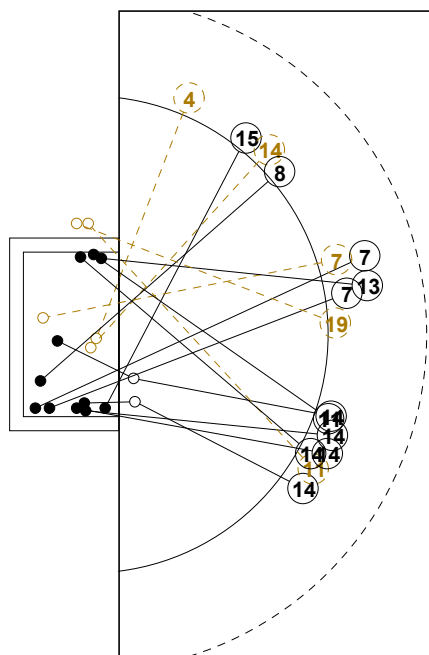

XVIII WOMEN'S JUNIOR WORLD CHAMPIONSHIP IN CZE PICTORIAL MATCH STATISTICS

ROUND 3

MATCH 36

120701036-21-1/1

1st Half
13 : 11

2nd Half
23 : 21

XVIII WOMEN'S JUNIOR WORLD CHAMPIONSHIP IN CZE

INDV/TEAM MATCH STATISTICS

OFFICIAL
HANDBALL
JUNIOR WOMEN

PRELIMINARY
ROUND 3

GROUP D
MATCH 36

120701036-14-1/2
03/07/2012 19:30

No.	Name	Field Shot	Line Shot	Wing Shot	Fast Brk.	Brk. Thr.	Free Thr.	7m Thr.	Total	Rate %	ASST.	ERR.	WAR.	2'	D+DR	TIME
BRAZIL(BRA)																
<i>(COURT PLAYER)</i>																
1	BORDIN Lais									0.0%						00:00:00
2	RODRIGUES Debora									0.0%			1	2		00:17:06
4	DE OLIVEIRA S. D			0/2					0/2	0.0%						00:44:02
5	HOLTZ Maria P.									0.0%						00:00:00
7	MALTA V. Juliana		4/7					1/2	5/9	55.6%	1	5				00:34:34
8	COSTA Mariana		1/1						1/1	100%				1		00:13:10
9	BATISTA Patricia		0/2						0/2	0.0%						00:07:24
10	FAIS M. Larissa		2/2	1/2					3/4	75.0%		1				00:44:47
11	GOMES Francielle		0/1		1/1				1/2	50.0%						00:15:56
13	DIANE Patricia		1/6						1/6	16.7%		1				00:15:30
14	PONTES Deborah		6/8		1/1	0/2		1/3	8/14	57.1%	1	1	1	1		00:55:05
15	BATTENDIERI Ana		0/1			1/1			1/2	50.0%		5				00:40:38
16	NOGUEIRA C.									0.0%						01:00:00
17	ARALDI Isabella									0.0%						00:01:28
19	GOMES B. Elaine		0/1						0/1	0.0%						00:13:13
20	RIGO M. Fernanda		1/1	2/2					3/3	100%		1	1			00:46:31
Total			15/30	3/6	2/2	1/3		2/5	23/46	50.0%	2	14	3	4		
<i>(GOALKEEPER)</i>																
16	NOGUEIRA C.	0/2	6/14	3/6	0/6	0/2		2/2	11/32	34.4%						01:00:00
Total		0/2	6/14	3/6	0/6	0/2		2/2	11/32	34.4%						

COURT PLAYER: GOALS/SHOTS

GOALKEEPER: SAVED/SHOTS

TEAM TOTALS	GOALS	SAVED	MISSED	POST	BLOCKED	TOTAL	RATE(%)
Field Shot							0.0%
Line Shot	15	8	3	2	2	30	50.0%
Wing Shot	3	3				6	50.0%
Fastbreak	2					2	100.0%
Breakthrough	1	2				3	33.3%
Free Throw							0.0%
7M-Throw	2	2		1		5	40.0%