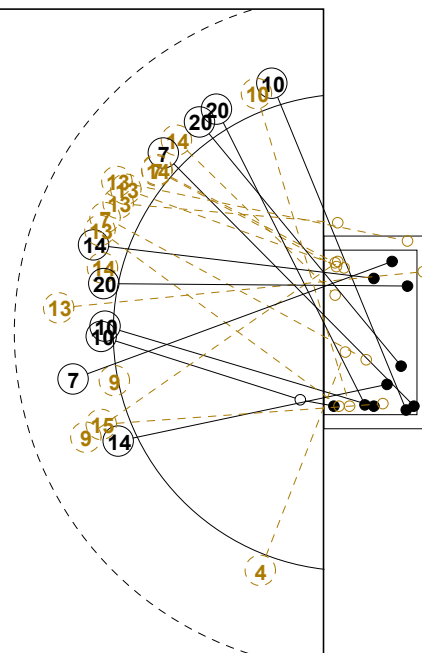

XVIII WOMEN'S JUNIOR WORLD CHAMPIONSHIP IN CZE PICTORIAL MATCH STATISTICS

ROUND 3

MATCH 36

120701036-21-1/1

1st Half
13 : 11

2nd Half
23 : 21

XVIII WOMEN'S JUNIOR WORLD CHAMPIONSHIP IN CZE

INDV/TEAM MATCH STATISTICS

OFFICIAL
HANDBALL
JUNIOR WOMEN

PRELIMINARY
ROUND 3

GROUP D
MATCH 36

120701036-14-1/2
03/07/2012 19:30

No.	Name	Field Shot	Line Shot	Wing Shot	Fast Brk.	Brk. Thr.	Free Thr.	7m Thr.	Total	Rate %	ASST.	ERR.	WAR.	2'	D+DR	TIME
BRAZIL(BRA)																
<i>(COURT PLAYER)</i>																
1	BORDIN Lais									0.0%						00:00:00
2	RODRIGUES Debora									0.0%			1	2		00:17:06
4	DE OLIVEIRA S. D			0/2					0/2	0.0%						00:44:02
5	HOLTZ Maria P.									0.0%						00:00:00
7	MALTA V. Juliana		4/7					1/2	5/9	55.6%	1	5				00:34:34
8	COSTA Mariana		1/1						1/1	100%				1		00:13:10
9	BATISTA Patricia		0/2						0/2	0.0%						00:07:24
10	FAIS M. Larissa		2/2	1/2					3/4	75.0%		1				00:44:47
11	GOMES Francielle		0/1		1/1				1/2	50.0%						00:15:56
13	DIANE Patricia		1/6						1/6	16.7%		1				00:15:30
14	PONTES Deborah		6/8		1/1	0/2		1/3	8/14	57.1%	1	1	1	1		00:55:05
15	BATTENDIERI Ana		0/1			1/1			1/2	50.0%		5				00:40:38
16	NOGUEIRA C.									0.0%						01:00:00
17	ARALDI Isabella									0.0%						00:01:28
19	GOMES B. Elaine		0/1						0/1	0.0%						00:13:13
20	RIGO M. Fernanda		1/1	2/2					3/3	100%		1	1			00:46:31
Total			15/30	3/6	2/2	1/3		2/5	23/46	50.0%	2	14	3	4		
<i>(GOALKEEPER)</i>																
16	NOGUEIRA C.	0/2	6/14	3/6	0/6	0/2		2/2	11/32	34.4%						01:00:00
Total		0/2	6/14	3/6	0/6	0/2		2/2	11/32	34.4%						

COURT PLAYER: GOALS/SHOTS

GOALKEEPER: SAVED/SHOTS

TEAM TOTALS	GOALS	SAVED	MISSED	POST	BLOCKED	TOTAL	RATE(%)
Field Shot							0.0%
Line Shot	15	8	3	2	2	30	50.0%
Wing Shot	3	3				6	50.0%
Fastbreak	2					2	100.0%
Breakthrough	1	2				3	33.3%
Free Throw							0.0%
7M-Throw	2	2		1		5	40.0%