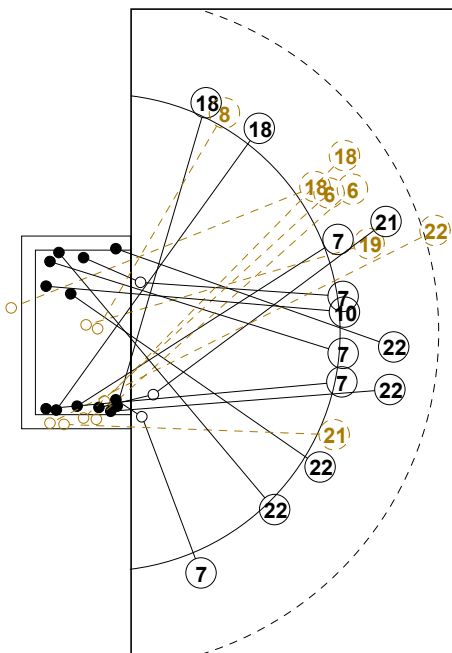

XVIII WOMEN'S JUNIOR WORLD CHAMPIONSHIP IN CZE PICTORIAL MATCH STATISTICS

ROUND 3

MATCH 36

120701036-21-1/1

1st Half
13 : 11

2nd Half
23 : 21

XVIII WOMEN'S JUNIOR WORLD CHAMPIONSHIP IN CZE

INDV/TEAM MATCH STATISTICS

OFFICIAL
HANDBALL
JUNIOR WOMEN

PRELIMINARY
ROUND 3

GROUP D
MATCH 36

120701036-14-1/2
03/07/2012 19:30

No.	Name	Field Shot	Line Shot	Wing Shot	Fast Brk.	Brk. Thr.	Free Thr.	7m Thr.	Total	Rate %	ASST.	ERR.	WAR.	2'	D+DR	TIME
BRAZIL(BRA)																
<i>(COURT PLAYER)</i>																
1	BORDIN Lais									0.0%						00:00:00
2	RODRIGUES Debora									0.0%			1	2		00:17:06
4	DE OLIVEIRA S. D			0/2					0/2	0.0%						00:44:02
5	HOLTZ Maria P.									0.0%						00:00:00
7	MALTA V. Juliana		4/7					1/2	5/9	55.6%	1	5				00:34:34
8	COSTA Mariana		1/1						1/1	100%				1		00:13:10
9	BATISTA Patricia		0/2						0/2	0.0%						00:07:24
10	FAIS M. Larissa		2/2	1/2					3/4	75.0%		1				00:44:47
11	GOMES Francielle		0/1		1/1				1/2	50.0%						00:15:56
13	DIANE Patricia		1/6						1/6	16.7%		1				00:15:30
14	PONTES Deborah		6/8		1/1	0/2		1/3	8/14	57.1%	1	1	1	1		00:55:05
15	BATTENDIERI Ana		0/1			1/1			1/2	50.0%		5				00:40:38
16	NOGUEIRA C.									0.0%						01:00:00
17	ARALDI Isabella									0.0%						00:01:28
19	GOMES B. Elaine		0/1						0/1	0.0%						00:13:13
20	RIGO M. Fernanda		1/1	2/2					3/3	100%		1	1			00:46:31
Total			15/30	3/6	2/2	1/3		2/5	23/46	50.0%	2	14	3	4		
<i>(GOALKEEPER)</i>																
16	NOGUEIRA C.	0/2	6/14	3/6	0/6	0/2		2/2	11/32	34.4%						01:00:00
Total		0/2	6/14	3/6	0/6	0/2		2/2	11/32	34.4%						

COURT PLAYER: GOALS/SHOTS

GOALKEEPER: SAVED/SHOTS

TEAM TOTALS	GOALS	SAVED	MISSED	POST	BLOCKED	TOTAL	RATE(%)
Field Shot							0.0%
Line Shot	15	8	3	2	2	30	50.0%
Wing Shot	3	3				6	50.0%
Fastbreak	2					2	100.0%
Breakthrough	1	2				3	33.3%
Free Throw							0.0%
7M-Throw	2	2		1		5	40.0%