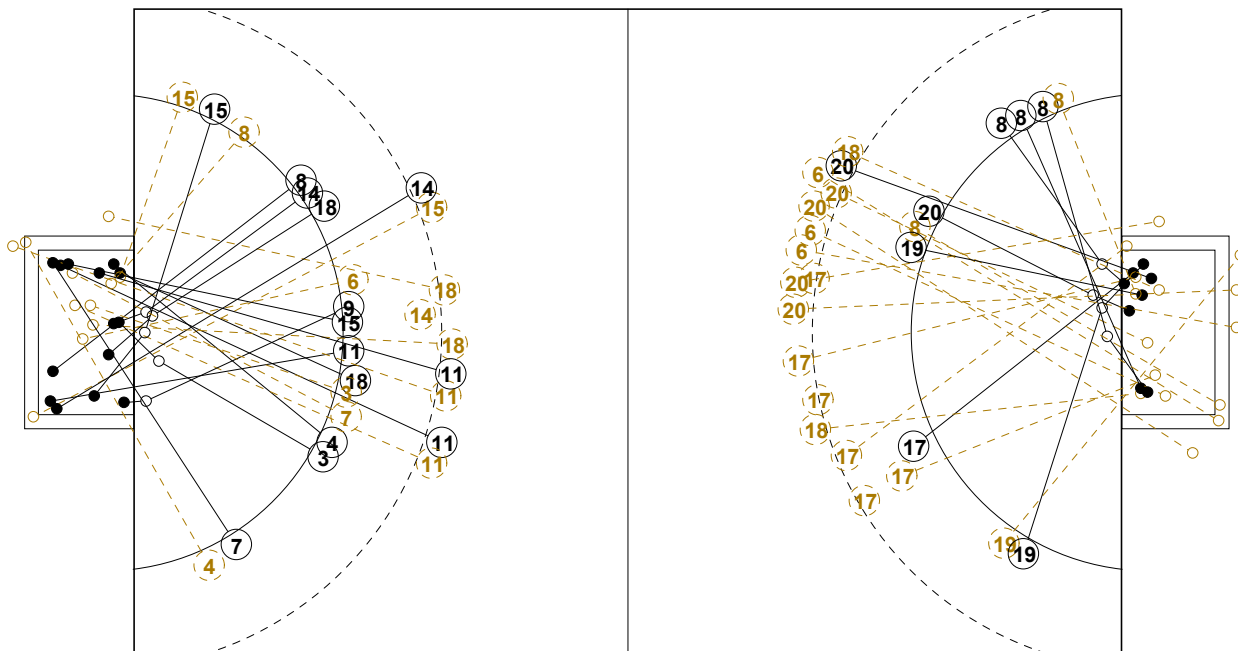

XVIII WOMEN'S JUNIOR WORLD CHAMPIONSHIP IN CZE PICTORIAL MATCH STATISTICS

ROUND 3

MATCH 30

120701030-21-1/1

1st Half
14 : 9

2nd Half
17 : 28

XVIII WOMEN'S JUNIOR WORLD CHAMPIONSHIP IN CZE

INDV/TEAM MATCH STATISTICS

OFFICIAL
HANDBALL
JUNIOR WOMEN

PRELIMINARY
ROUND 3

GROUP B
MATCH 30

120701030-14-1/2
Sareza
03/07/2012 17:30

No.	Name	Field Shot	Line Shot	Wing Shot	Fast Brk.	Brk. Thr.	Free Thr.	7m Thr.	Total	Rate %	ASST.	ERR.	WAR.	2'	D+DR	TIME
SWEDEN(SWE)																
<i>(COURT PLAYER)</i>																
1	FRIBERG Emma									0.0%	2	1				00:19:41
2	BARKSTEN Lina									0.0%		1				00:09:09
3	BLOHM Linn		1/3						1/3	33.3%		4		2		00:24:22
4	SAND Louise		1/1	0/1	5/5				6/7	85.7%	1					00:40:58
6	DOMEIJ Alexandra		0/1		0/1				0/2	0.0%		1		1		00:29:01
7	LINDH Maria				1/2				1/2	50.0%		1				00:19:01
8	SKOGLUND Ida			0/1	1/2				1/3	33.3%	1		1			00:39:15
9	MONTI D. Clara		1/2						1/2	50.0%		3				00:26:18
11	ADLER Maria	4/8			2/2			1/1	7/11	63.6%	4	2				00:38:22
12	DAGLUND Hanna									0.0%	1	1				00:40:19
13	LARSSON Lina	0/1							0/1	0.0%	2	4				00:16:59
14	CLAESON Linnea	2/4	1/1		0/1				3/6	50.0%						00:13:44
15	LARSSON Linn	1/2		0/1	4/6				5/9	55.6%	2					00:32:06
17	LAGERQUIST Anna									0.0%			1			00:18:38
18	STROMBERG Carin	0/4	1/1		2/2				3/7	42.9%			1	1		00:42:30
Total		7/19	5/9	0/3	13/19	2/2		1/1	28/53	52.8%	13	18	3	4		
<i>(GOALKEEPER)</i>																
1	FRIBERG Emma	4/5		0/2	1/2	0/2			5/11	45.5%	2	1				00:19:41
12	DAGLUND Hanna	6/7	0/1	3/5	1/5	1/3		2/3	13/24	54.2%	1	1				00:40:19
Total		10/12	0/1	3/7	2/7	1/5		2/3	18/35	51.4%	3	2				