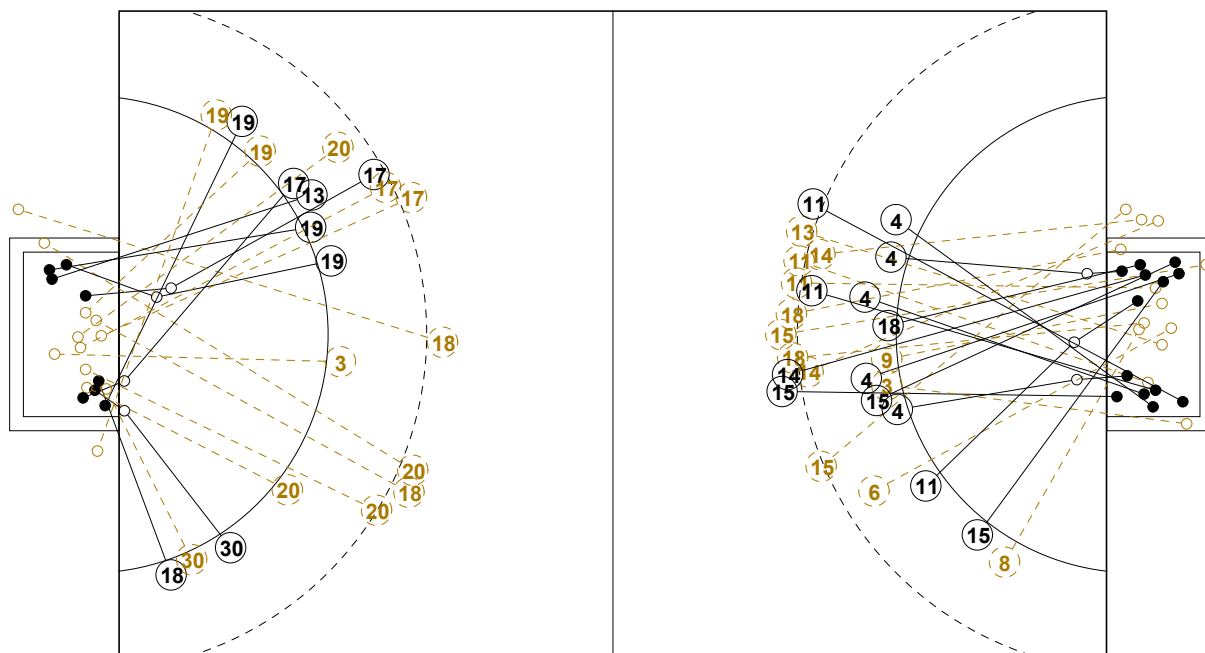

XVIII WOMEN'S JUNIOR WORLD CHAMPIONSHIP IN CZE PICTORIAL MATCH STATISTICS

ROUND 3

MATCH 30

120701030-21-1/1

1st Half
14 : 9

2nd Half
17 : 28

XVIII WOMEN'S JUNIOR WORLD CHAMPIONSHIP IN CZE

INDV/TEAM MATCH STATISTICS

OFFICIAL
HANDBALL
JUNIOR WOMEN

PRELIMINARY
ROUND 3

GROUP B
MATCH 30

120701030-14-1/2
Sareza
03/07/2012 17:30

No.	Name	Field Shot	Line Shot	Wing Shot	Fast Brk.	Brk. Thr.	Free Thr.	7m Thr.	Total	Rate %	ASST.	ERR.	WAR.	2'	D+DR	TIME
SWEDEN(SWE)																
<i>(COURT PLAYER)</i>																
1	FRIBERG Emma									0.0%	2	1				00:19:41
2	BARKSTEN Lina									0.0%		1				00:09:09
3	BLOHM Linn		1/3						1/3	33.3%		4		2		00:24:22
4	SAND Louise		1/1	0/1	5/5				6/7	85.7%	1					00:40:58
6	DOMEIJ Alexandra		0/1		0/1				0/2	0.0%		1		1		00:29:01
7	LINDH Maria				1/2				1/2	50.0%		1				00:19:01
8	SKOGLUND Ida			0/1	1/2				1/3	33.3%	1		1			00:39:15
9	MONTI D. Clara		1/2						1/2	50.0%		3				00:26:18
11	ADLER Maria	4/8			2/2			1/1	7/11	63.6%	4	2				00:38:22
12	DAGLUND Hanna									0.0%	1	1				00:40:19
13	LARSSON Lina	0/1							0/1	0.0%	2	4				00:16:59
14	CLAESON Linnea	2/4	1/1		0/1				3/6	50.0%						00:13:44
15	LARSSON Linn	1/2		0/1	4/6				5/9	55.6%	2					00:32:06
17	LAGERQUIST Anna									0.0%			1			00:18:38
18	STROMBERG Carin	0/4	1/1		2/2				3/7	42.9%			1	1		00:42:30
Total		7/19	5/9	0/3	13/19	2/2		1/1	28/53	52.8%	13	18	3	4		
<i>(GOALKEEPER)</i>																
1	FRIBERG Emma	4/5		0/2	1/2	0/2			5/11	45.5%	2	1				00:19:41
12	DAGLUND Hanna	6/7	0/1	3/5	1/5	1/3		2/3	13/24	54.2%	1	1				00:40:19
Total		10/12	0/1	3/7	2/7	1/5		2/3	18/35	51.4%	3	2				

COURT PLAYER: GOALS/SHOTS

GOALKEEPER: SAVED/SHOTS

TEAM TOTALS	GOALS	SAVED	MISSED	POST	BLOCKED	TOTAL	RATE(%)
Field Shot	7	6	3	2	1	19	36.8%
Line Shot	5	3		1		9	55.6%
Wing Shot		2		1		3	0.0%
Fastbreak	13	3	2	1		19	68.4%
Breakthrough	2					2	100.0%
Free Throw							0.0%
7M-Throw	1					1	100.0%