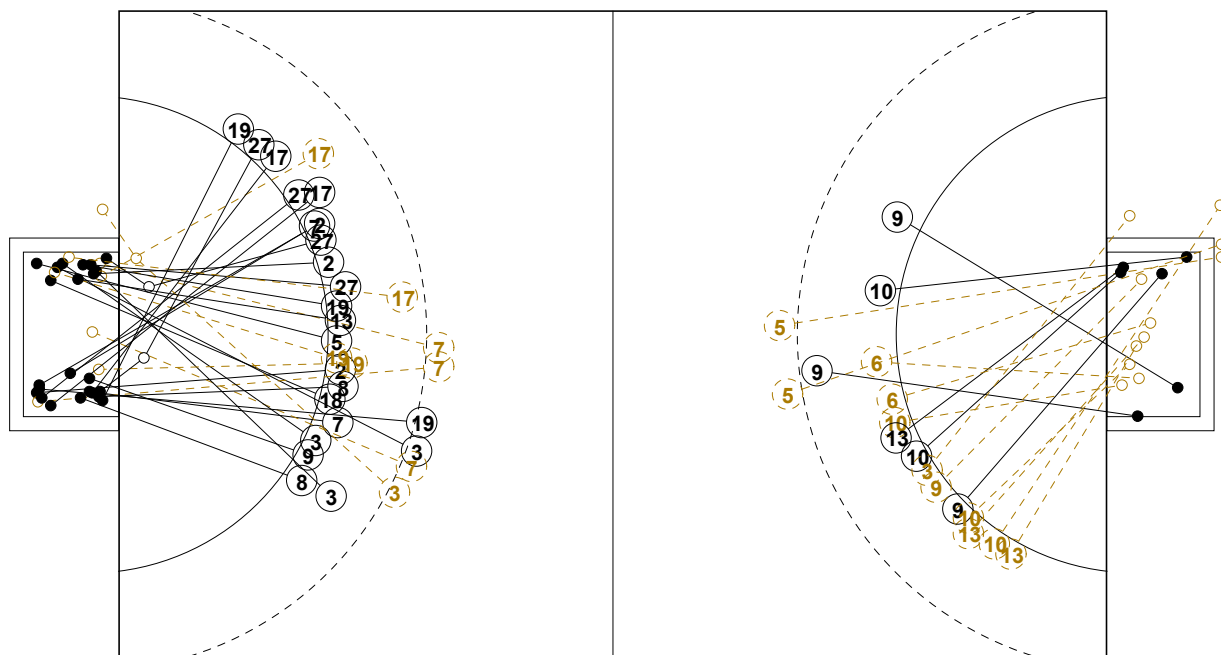

# XVIII WOMEN'S JUNIOR WORLD CHAMPIONSHIP IN CZE PICTORIAL MATCH STATISTICS

ROUND 1

MATCH 2

120701002-21-1/1

1st Half  
7 : 18

2nd Half  
42 : 13

### INDV/TEAM MATCH STATISTICS

OFFICIAL  
HANDBALL  
JUNIOR WOMEN

PRELIMINARY  
ROUND 1

GROUP B  
MATCH 2

120701002-14-1/2  
Sareza  
01/07/2012 15:00

No.	Name	Field Shot	Line Shot	Wing Shot	Fast Brk.	Brk. Thr.	Free Thr.	7m Thr.	Total	Rate %	ASST.	ERR.	WAR.	2'	D+DR	TIME
<b>KOREA(KOR)</b>																
<i>(COURT PLAYER)</i>																
1	OH Sa Ra									0.0%						00:30:00
2	KIM Eun Seon		1/1		2/2				3/3	100%						00:27:02
3	JO Su Yeon	1/2	1/1		3/3				5/6	83.3%						00:24:42
5	KIM Ju Kyung		1/1		1/1				2/2	100%	2	3				00:17:22
7	LEE Hyo Jin	1/4			4/5	1/1			6/10	60.0%			2			00:15:18
8	JEONG Min Ji				2/2				2/2	100%	1	1				00:30:54
9	PARK Joo Eun				1/1				1/1	100%						00:25:55
10	SHIN Hyun Joo			1/1	3/3				4/4	100%				1		00:24:27
11	KIM Jin Yi	1/2			0/1			1/1	2/4	50.0%	1					00:30:00
12	PARK Sae Young									0.0%	1	2				00:30:00
13	KIM Hye Won					1/1			1/1	100%	1		1	2		00:17:35
14	KIM Gyeong Eun	0/1			1/1				1/2	50.0%			1			00:26:09
17	KIM Jin Sil	0/1	0/1		3/4				3/6	50.0%	3	2				00:25:48
18	HAN Mi Seul				1/1				1/1	100%	1		1			00:27:32
19	KIM Soo Jung	3/5	0/1	1/2	0/2	2/2		0/1	6/13	46.2%			3	1		00:36:23
27	KIM Sang Mi		1/1		3/3			1/1	5/5	100%	1					00:23:32
<b>Total</b>		6/15	4/6	2/3	24/29	4/4		2/3	42/60	70.0%	11	14	3	3		
<i>(GOALKEEPER)</i>																
1	OH Sa Ra	0/1	0/1	1/1	1/1	0/4		0/1	2/9	22.2%						00:30:00
12	PARK Sae Young	0/1	3/8	3/3	1/1			1/1	8/14	57.1%	1	2				00:30:00
<b>Total</b>		0/2	3/9	4/4	2/2	0/4		1/2	10/23	43.5%	1	2				