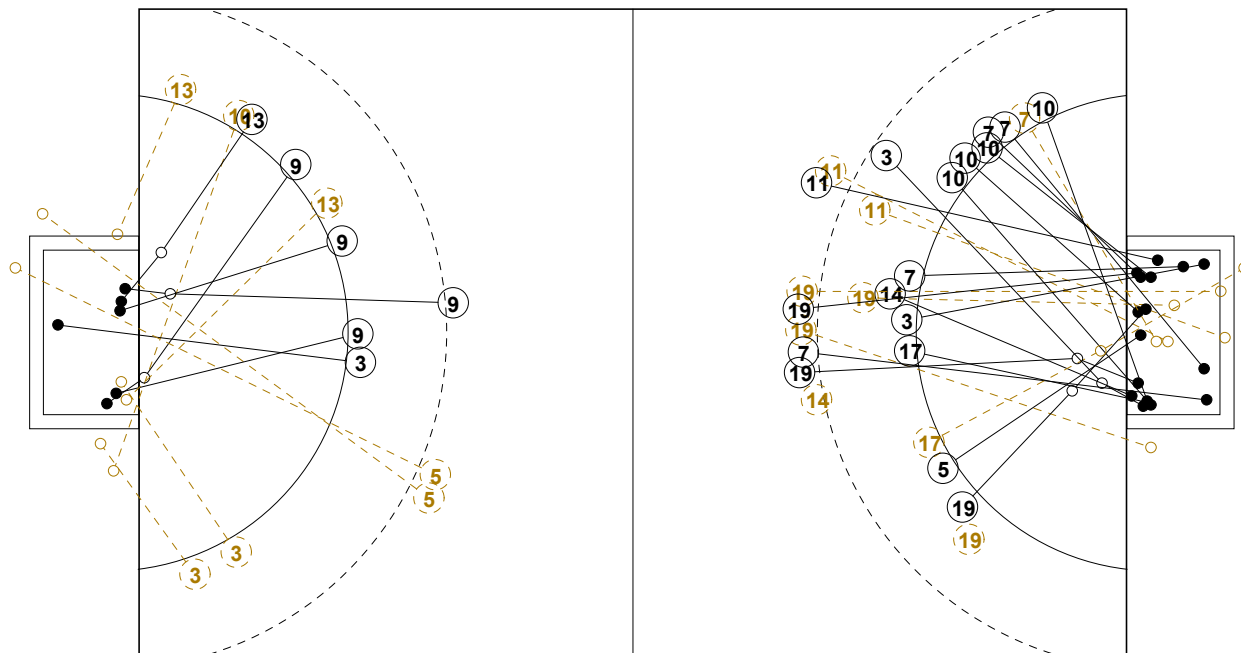

# XVIII WOMEN'S JUNIOR WORLD CHAMPIONSHIP IN CZE PICTORIAL MATCH STATISTICS

ROUND 1

MATCH 2

120701002-21-1/1

1st Half  
7 : 18

2nd Half  
42 : 13

### INDV/TEAM MATCH STATISTICS

OFFICIAL  
HANDBALL  
JUNIOR WOMEN

PRELIMINARY  
ROUND 1

GROUP B  
MATCH 2

120701002-14-1/2  
Sareza  
01/07/2012 15:00

No.	Name	Field Shot	Line Shot	Wing Shot	Fast Brk.	Brk. Thr.	Free Thr.	7m Thr.	Total	Rate %	ASST.	ERR.	WAR.	2'	D+DR	TIME
<b>KOREA(KOR)</b>																
<i>(COURT PLAYER)</i>																
1	OH Sa Ra									0.0%						00:30:00
2	KIM Eun Seon		1/1		2/2				3/3	100%						00:27:02
3	JO Su Yeon	1/2	1/1		3/3				5/6	83.3%						00:24:42
5	KIM Ju Kyung		1/1		1/1				2/2	100%	2	3				00:17:22
7	LEE Hyo Jin	1/4			4/5	1/1			6/10	60.0%			2			00:15:18
8	JEONG Min Ji				2/2				2/2	100%	1	1				00:30:54
9	PARK Joo Eun				1/1				1/1	100%						00:25:55
10	SHIN Hyun Joo			1/1	3/3				4/4	100%				1		00:24:27
11	KIM Jin Yi	1/2			0/1			1/1	2/4	50.0%	1					00:30:00
12	PARK Sae Young									0.0%	1	2				00:30:00
13	KIM Hye Won					1/1			1/1	100%	1		1	2		00:17:35
14	KIM Gyeong Eun	0/1			1/1				1/2	50.0%			1			00:26:09
17	KIM Jin Sil	0/1	0/1		3/4				3/6	50.0%	3	2				00:25:48
18	HAN Mi Seul				1/1				1/1	100%	1		1			00:27:32
19	KIM Soo Jung	3/5	0/1	1/2	0/2	2/2		0/1	6/13	46.2%			3	1		00:36:23
27	KIM Sang Mi		1/1		3/3			1/1	5/5	100%	1					00:23:32
<b>Total</b>		6/15	4/6	2/3	24/29	4/4		2/3	42/60	70.0%	11	14	3	3		
<i>(GOALKEEPER)</i>																
1	OH Sa Ra	0/1	0/1	1/1	1/1	0/4		0/1	2/9	22.2%						00:30:00
12	PARK Sae Young	0/1	3/8	3/3	1/1			1/1	8/14	57.1%	1	2				00:30:00
<b>Total</b>		0/2	3/9	4/4	2/2	0/4		1/2	10/23	43.5%	1	2				