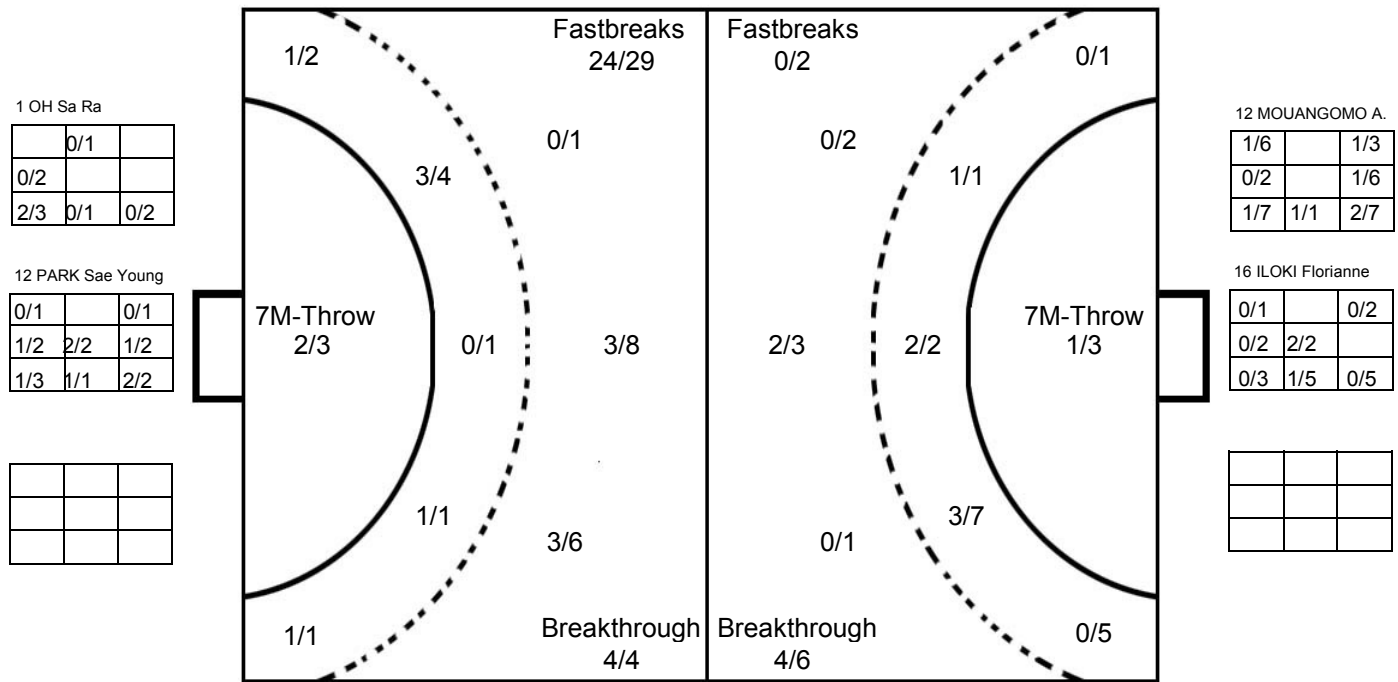

## GOALKEEPER: SAVED/SHOTS

TEAM TOTALS	GOALS	SAVED	MISSED	POST	BLOCKED	TOTAL	RATE(%)
Field Shot	2		4			6	33.3%
Line Shot	6	3	1			10	60.0%
Wing Shot		4	1	1		6	0.0%
Fastbreak		2				2	0.0%
Breakthrough	4		2			6	66.7%
Free Throw							0.0%
7M-Throw	1	1		1		3	33.3%

XVIII WOMEN'S JUNIOR WORLD CHAMPIONSHIP IN CZE  
MATCH SHOT REPORT

ROUND 1

MATCH 2

120701002-41-1/1

**KOREA**

1 OH Sa Ra	2 KIM Eun Seon	3 JO Su Yeon	5 KIM Ju Kyung	7 LEE Hyo Jin	8 JEONG Min Ji	9 PARK Joo Eun	10 SHIN Hyun Joo
	2	1					
			1				
		2		2	1		
	1	2	1	2	1	1	1 1 2
Post - 0 Miss - 0 Block - 0	Post - 0 Miss - 0 Block - 0	Post - 0 Miss - 1 Block - 0	Post - 0 Miss - 0 Block - 0	Post - 0 Miss - 0 Block - 0	Post - 0 Miss - 0 Block - 0	Post - 0 Miss - 0 Block - 0	Post - 0 Miss - 0 Block - 0
11 KIM Jin Yi	12 PARK Sae Young	13 KIM Hye Won	14 KIM Gyeong Eun	17 KIM Jin Sil	18 HAN Mi Seul	19 KIM Soo Jung	27 KIM Sang Mi
				1		1	1
1							
		1			1	1	1
			1	1		2 1 1	1 1 2
Post - 1 Miss - 0 Block - 0	Post - 0 Miss - 0 Block - 0	Post - 0 Miss - 0 Block - 0	Post - 0 Miss - 0 Block - 1	Post - 0 Miss - 1 Block - 0	Post - 0 Miss - 0 Block - 0	Post - 1 Miss - 2 Block - 1	Post - 0 Miss - 0 Block - 0