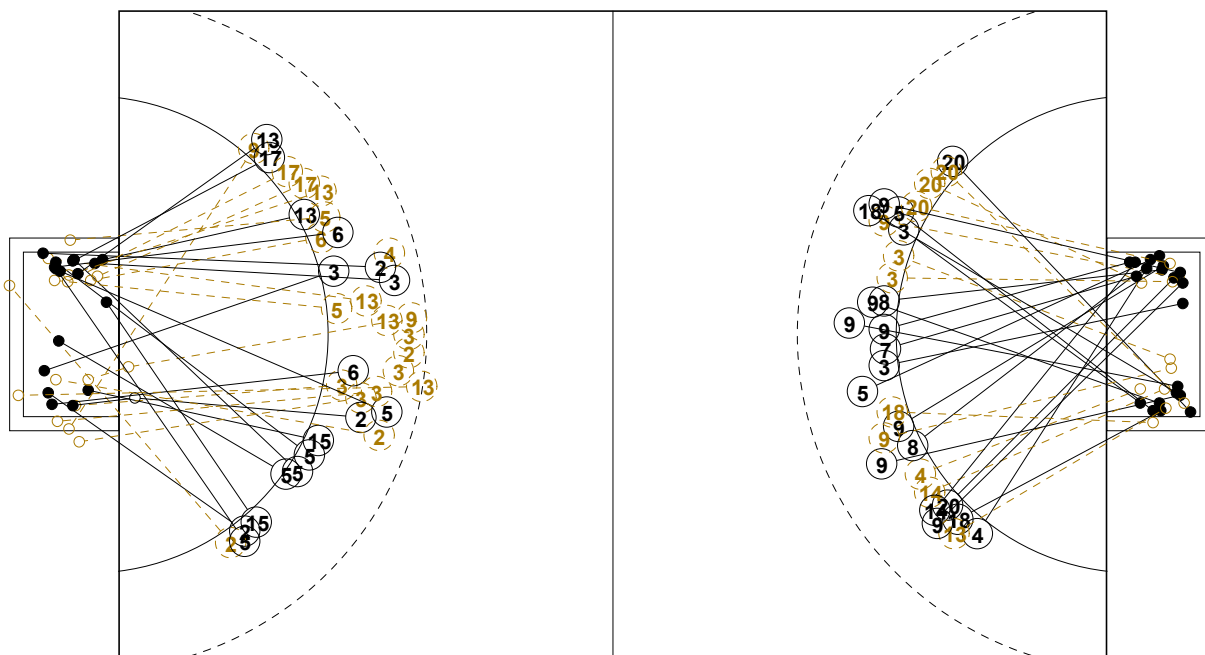

XVIII WOMEN'S JUNIOR WORLD CHAMPIONSHIP IN CZE PICTORIAL MATCH STATISTICS

ROUND 3

MATCH 27

120701027-21-1/1

1st Half
15 : 10

2nd Half
27 : 35

XVIII WOMEN'S JUNIOR WORLD CHAMPIONSHIP IN CZE

INDV/TEAM MATCH STATISTICS

OFFICIAL
HANDBALL
JUNIOR WOMEN

PRELIMINARY
ROUND 3

GROUP C
MATCH 27

120701027-14-1/2
Vodova New hall
03/07/2012 15:00

No.	Name	Field Shot	Line Shot	Wing Shot	Fast Brk.	Brk. Thr.	Free Thr.	7m Thr.	Total	Rate %	ASST.	ERR.	WAR.	2'	D+DR	TIME
AUSTRIA(AUT)																
<i>(COURT PLAYER)</i>																
1	FLOECK Verena									0.0%						00:54:21
3	KAISER Stefanie		4/6			1/1			5/7	71.4%		1	1			00:45:43
4	RAMSEBNER J.		0/1	1/1	0/1				1/3	33.3%		2	1			00:35:43
5	FREY Sonja	0/2	2/2						2/4	50.0%	1	1				01:00:00
7	KIETAIBL Antonia		1/1						1/1	100%			1			00:11:35
8	GORICANEC M.	0/1	2/3			1/1			3/5	60.0%		1				00:46:52
9	IVANCOK Karla	0/1	10/12			2/3		3/3	15/19	78.9%		7				01:00:00
13	SCHINDLER J.			0/1					0/1	0.0%						00:00:00
14	MAULER Julia		0/2			1/1			1/3	33.3%	1	3		1		00:22:08
15	ZHRADA K.									0.0%						00:00:01
16	LAMPRECHT Alvera									0.0%						00:05:39
17	KOGLER Katharina									0.0%						00:07:20
18	LOGVIN Kristina	1/1	2/4	1/1	0/1				4/7	57.1%		1				00:16:59
20	MAULER Viktoria		1/1		2/5				3/6	50.0%		4				00:49:10
Total		1/5	22/32	2/3	2/7	5/6		3/3	35/56	62.5%	2	21	2	1		
<i>(GOALKEEPER)</i>																
1	FLOECK Verena	2/3	6/17	3/7	5/11	1/1			17/39	43.6%						00:54:21
16	LAMPRECHT Alvera	1/2	0/1	0/1	0/2				1/6	16.7%						00:05:39
Total		3/5	6/18	3/8	5/13	1/1			18/45	40.0%						

COURT PLAYER: GOALS/SHOTS

GOALKEEPER: SAVED/SHOTS

TEAM TOTALS	GOALS	SAVED	MISSED	POST	BLOCKED	TOTAL	RATE(%)
Field Shot	1	1		3		5	20.0%
Line Shot	22	8		1	1	32	68.8%
Wing Shot	2	1				3	66.7%
Fastbreak	2	4		1		7	28.6%
Breakthrough	5			1		6	83.3%
Free Throw							0.0%
7M-Throw	3					3	100.0%