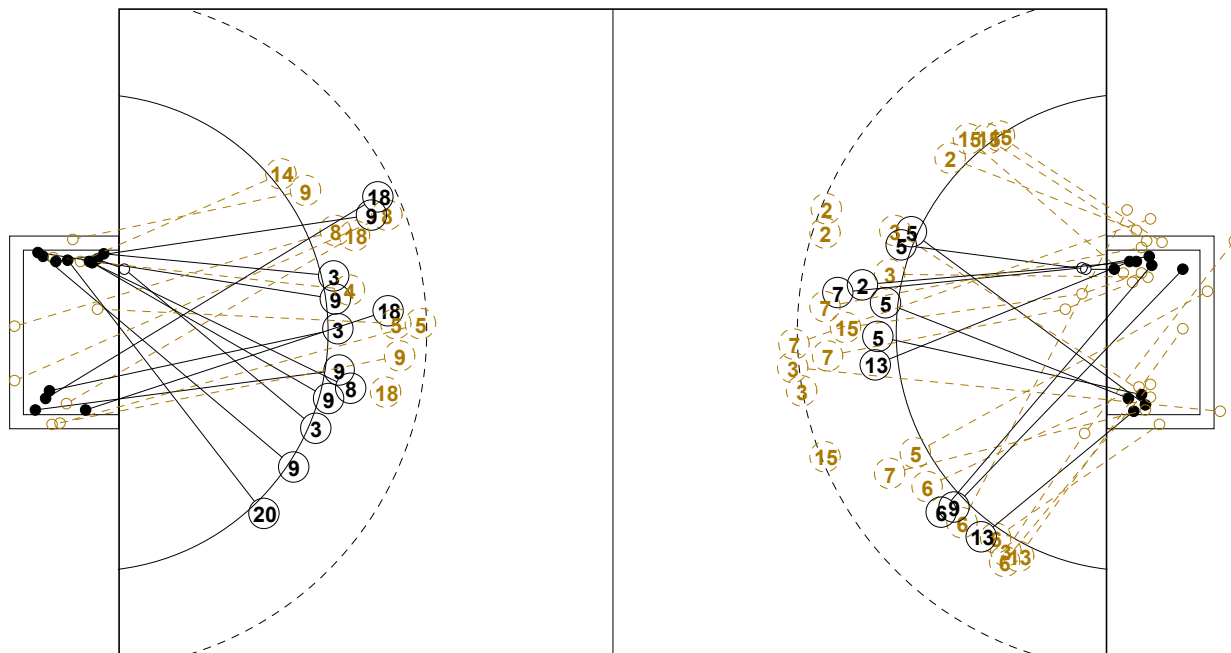

XVIII WOMEN'S JUNIOR WORLD CHAMPIONSHIP IN CZE PICTORIAL MATCH STATISTICS

ROUND 3

MATCH 27

120701027-21-1/1

1st Half
15 : 10

2nd Half
27 : 35

XVIII WOMEN'S JUNIOR WORLD CHAMPIONSHIP IN CZE

INDV/TEAM MATCH STATISTICS

OFFICIAL
HANDBALL
JUNIOR WOMEN

PRELIMINARY
ROUND 3

GROUP C
MATCH 27

120701027-14-1/2
Vodova New hall
03/07/2012 15:00

No.	Name	Field Shot	Line Shot	Wing Shot	Fast Brk.	Brk. Thr.	Free Thr.	7m Thr.	Total	Rate %	ASST.	ERR.	WAR.	2'	D+DR	TIME
AUSTRIA(AUT)																
<i>(COURT PLAYER)</i>																
1	FLOECK Verena									0.0%						00:54:21
3	KAISER Stefanie		4/6			1/1			5/7	71.4%		1	1			00:45:43
4	RAMSEBNER J.		0/1	1/1	0/1				1/3	33.3%		2	1			00:35:43
5	FREY Sonja	0/2	2/2						2/4	50.0%	1	1				01:00:00
7	KIETAIBL Antonia		1/1						1/1	100%			1			00:11:35
8	GORICANEC M.	0/1	2/3			1/1			3/5	60.0%		1				00:46:52
9	IVANCOK Karla	0/1	10/12			2/3		3/3	15/19	78.9%		7				01:00:00
13	SCHINDLER J.			0/1					0/1	0.0%						00:00:00
14	MAULER Julia		0/2			1/1			1/3	33.3%	1	3		1		00:22:08
15	ZHRADA K.									0.0%						00:00:01
16	LAMPRECHT Alvera									0.0%						00:05:39
17	KOGLER Katharina									0.0%						00:07:20
18	LOGVIN Kristina	1/1	2/4	1/1	0/1				4/7	57.1%		1				00:16:59
20	MAULER Viktoria		1/1		2/5				3/6	50.0%		4				00:49:10
Total		1/5	22/32	2/3	2/7	5/6		3/3	35/56	62.5%	2	21	2	1		
<i>(GOALKEEPER)</i>																
1	FLOECK Verena	2/3	6/17	3/7	5/11	1/1			17/39	43.6%						00:54:21
16	LAMPRECHT Alvera	1/2	0/1	0/1	0/2				1/6	16.7%						00:05:39
Total		3/5	6/18	3/8	5/13	1/1			18/45	40.0%						

COURT PLAYER: GOALS/SHOTS

GOALKEEPER: SAVED/SHOTS

TEAM TOTALS	GOALS	SAVED	MISSED	POST	BLOCKED	TOTAL	RATE(%)
Field Shot	1	1		3		5	20.0%
Line Shot	22	8		1	1	32	68.8%
Wing Shot	2	1				3	66.7%
Fastbreak	2	4		1		7	28.6%
Breakthrough	5			1		6	83.3%
Free Throw							0.0%
7M-Throw	3					3	100.0%