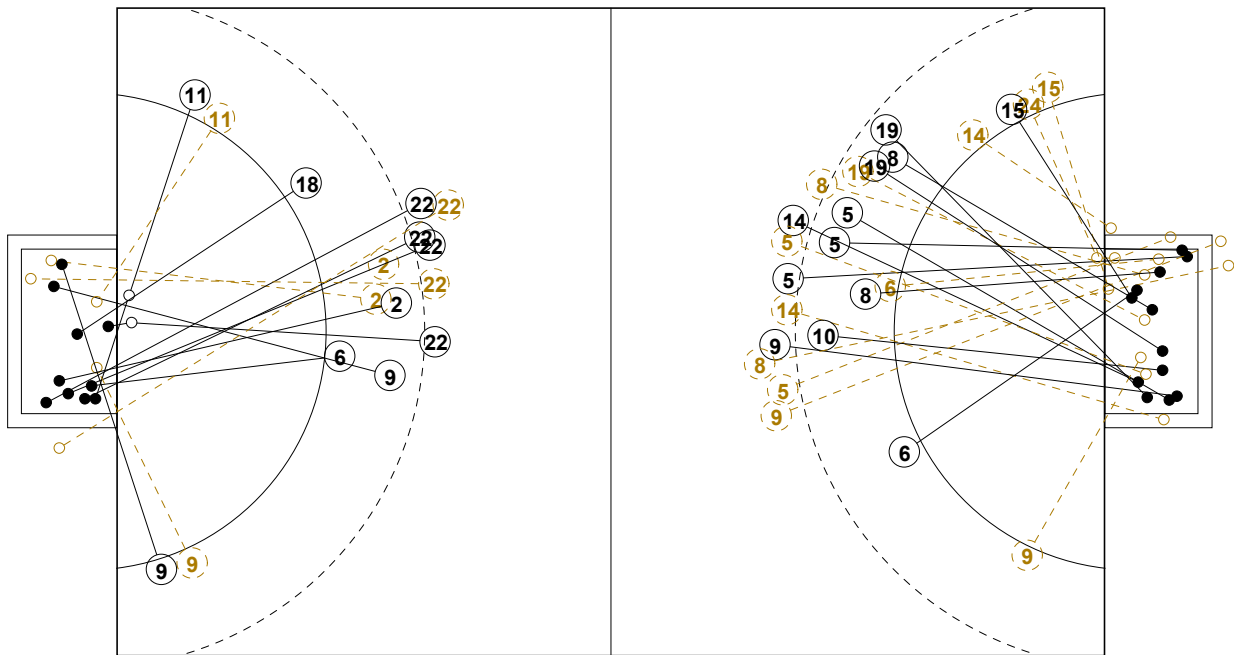

XVIII WOMEN'S JUNIOR WORLD CHAMPIONSHIP IN CZE PICTORIAL MATCH STATISTICS

ROUND 3

MATCH 25

120701025-21-1/1

1st Half
12 : 12

2nd Half
25 : 24

XVIII WOMEN'S JUNIOR WORLD CHAMPIONSHIP IN CZE

INDV/TEAM MATCH STATISTICS

COURT PLAYER: GOALS/SHOTS

GOALKEEPER: SAVED/SHOTS

TEAM TOTALS	GOALS	SAVED	MISSED	POST	BLOCKED	TOTAL	RATE(%)
Field Shot	8	6	3	2		19	42.1%
Line Shot	4	1	1			6	66.7%
Wing Shot	4	3	1			8	50.0%
Fastbreak	1	2				3	33.3%
Breakthrough	6	1	1			8	75.0%
Free Throw							0.0%
7M-Throw	1			1		2	50.0%