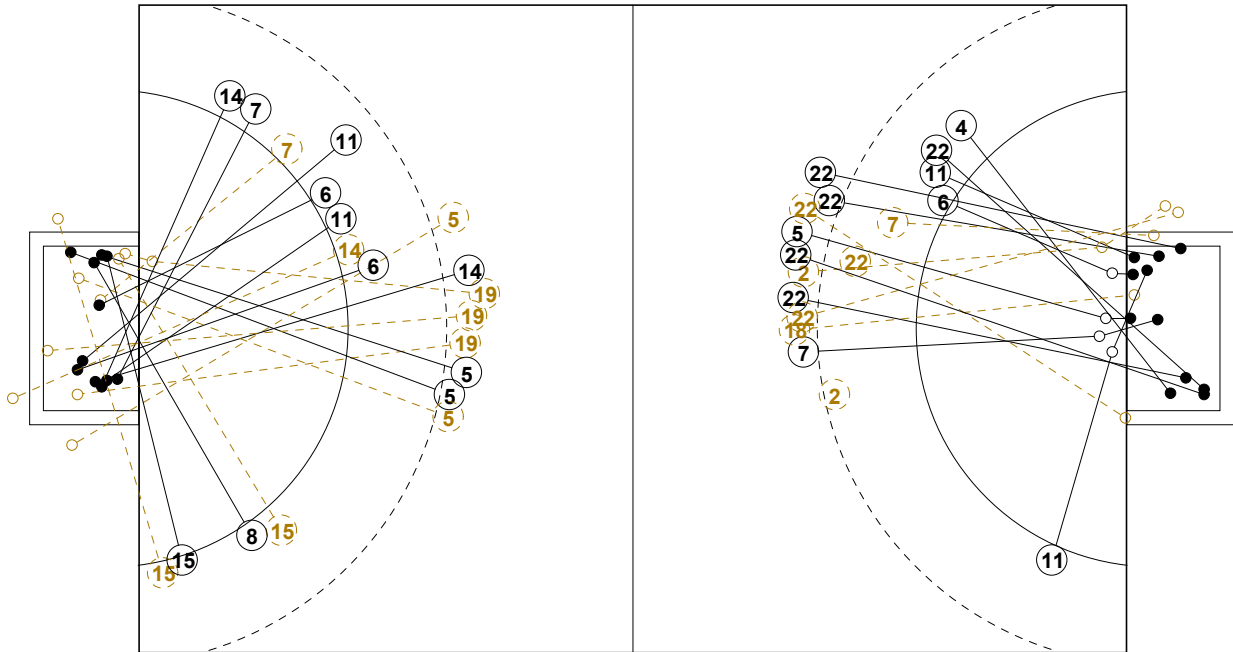

XVIII WOMEN'S JUNIOR WORLD CHAMPIONSHIP IN CZE PICTORIAL MATCH STATISTICS

ROUND 3

MATCH 25

120701025-21-1/1

1st Half
12 : 12

2nd Half
25 : 24

XVIII WOMEN'S JUNIOR WORLD CHAMPIONSHIP IN CZE

INDV/TEAM MATCH STATISTICS

COURT PLAYER: GOALS/SHOTS

GOALKEEPER: SAVED/SHOTS

TEAM TOTALS	GOALS	SAVED	MISSED	POST	BLOCKED	TOTAL	RATE(%)
Field Shot	8	6	3	2		19	42.1%
Line Shot	4	1	1			6	66.7%
Wing Shot	4	3	1			8	50.0%
Fastbreak	1	2				3	33.3%
Breakthrough	6	1	1			8	75.0%
Free Throw							0.0%
7M-Throw	1			1		2	50.0%