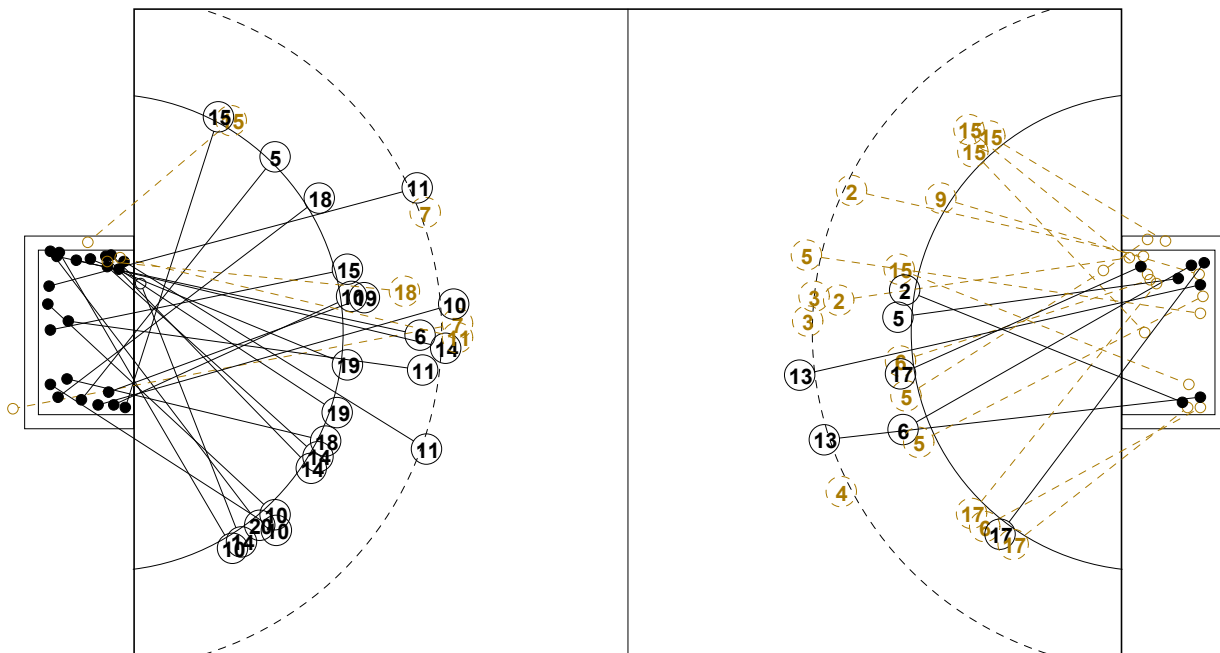

XVIII WOMEN'S JUNIOR WORLD CHAMPIONSHIP IN CZE PICTORIAL MATCH STATISTICS

ROUND 2

MATCH 23

120701023-21-1/1

7M FRA

JPN 7M

1st Half
22 : 7

7M JPN

FRA 7M

2nd Half
25 : 38

XVIII WOMEN'S JUNIOR WORLD CHAMPIONSHIP IN CZE

INDV/TEAM MATCH STATISTICS

OFFICIAL
HANDBALL
JUNIOR WOMEN

PRELIMINARY
ROUND 2

GROUP C
MATCH 23

120701023-14-1/2
Vodova New hall
02/07/2012 19:30

No.	Name	Field Shot	Line Shot	Wing Shot	Fast Brk.	Brk. Thr.	Free Thr.	7m Thr.	Total	Rate %	ASST.	ERR.	WAR.	2'	D+DR	TIME
JAPAN(JPN)																
<i>(COURT PLAYER)</i>																
1	CHAEN Haruka									0.0%						00:15:09
2	WATANABE Hirona	1/5	2/2			1/1		2/4	6/12	50.0%	2	2	1			00:52:23
3	IKKI Yukari	0/3	1/1		1/1	1/1		0/1	3/7	42.9%	7		1			00:52:18
4	KODATE Miki	0/1							0/1	0.0%						00:05:23
5	TAKESHITA Yoshie	0/2	0/2	1/1	4/4				5/9	55.6%	1					00:59:40
6	TAKAMIYA Saki		0/2	1/2	1/1				2/5	40.0%	1					00:38:01
7	MIZUTA Arisa				0/1				0/1	0.0%	2					00:05:35
9	HAYASHI Runa				0/1				0/1	0.0%	2					00:15:54
10	KAWABATA Hiromi									0.0%						00:00:00
12	ITANO Minami									0.0%	1					00:36:08
13	MORIMOTO Honoka	4/6		0/2	1/1				5/9	55.6%	9					00:44:09
14	YAZAKI Takako			1/2					1/2	50.0%	1					00:13:25
15	ISHII Yuka			0/4	0/1	1/1			1/6	16.7%	1					00:46:35
16	SEKIZAWA Asuka									0.0%						00:08:43
17	TACHIKAWA Mei			0/2	2/2				2/4	50.0%						00:21:57
Total		5/17	3/7	3/13	9/12	3/3		2/5	25/57	43.9%	1	26	2	2		
<i>(GOALKEEPER)</i>																
1	CHAEN Haruka	0/3	0/2	0/2	0/3	0/2			0/12	0.0%						00:15:09
12	ITANO Minami	1/4	4/11	2/6	0/3	0/1	0/1	0/2	7/28	25.0%	1					00:36:08
16	SEKIZAWA Asuka		2/4	0/1	0/1	0/1			2/7	28.6%						00:08:43
Total		1/7	6/17	2/9	0/7	0/4	0/1	0/2	9/47	19.1%	1					