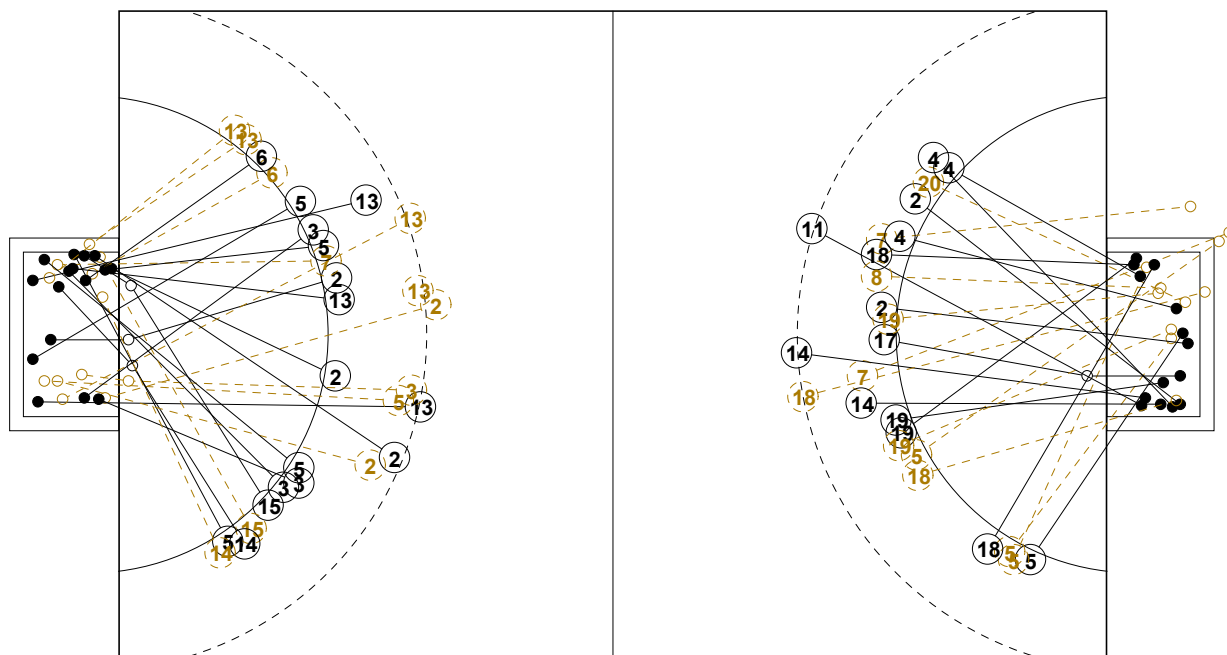

XVIII WOMEN'S JUNIOR WORLD CHAMPIONSHIP IN CZE PICTORIAL MATCH STATISTICS

ROUND 2

MATCH 23

120701023-21-1/1

7M FRA

JPN 7M

1st Half
22 : 7

7M JPN

FRA 7M

2nd Half
25 : 38

XVIII WOMEN'S JUNIOR WORLD CHAMPIONSHIP IN CZE

INDV/TEAM MATCH STATISTICS

OFFICIAL
HANDBALL
JUNIOR WOMEN

PRELIMINARY
ROUND 2

GROUP C
MATCH 23

120701023-14-1/2
Vodova New hall
02/07/2012 19:30

No.	Name	Field Shot	Line Shot	Wing Shot	Fast Brk.	Brk. Thr.	Free Thr.	7m Thr.	Total	Rate %	ASST.	ERR.	WAR.	2'	D+DR	TIME
JAPAN(JPN)																
<i>(COURT PLAYER)</i>																
1	CHAEN Haruka									0.0%						00:15:09
2	WATANABE Hirona	1/5	2/2			1/1		2/4	6/12	50.0%	2	2	1			00:52:23
3	IKKI Yukari	0/3	1/1		1/1	1/1		0/1	3/7	42.9%	7		1			00:52:18
4	KODATE Miki	0/1							0/1	0.0%						00:05:23
5	TAKESHITA Yoshie	0/2	0/2	1/1	4/4				5/9	55.6%	1					00:59:40
6	TAKAMIYA Saki		0/2	1/2	1/1				2/5	40.0%	1					00:38:01
7	MIZUTA Arisa				0/1				0/1	0.0%	2					00:05:35
9	HAYASHI Runa				0/1				0/1	0.0%	2					00:15:54
10	KAWABATA Hiromi									0.0%						00:00:00
12	ITANO Minami									0.0%	1					00:36:08
13	MORIMOTO Honoka	4/6		0/2	1/1				5/9	55.6%	9					00:44:09
14	YAZAKI Takako			1/2					1/2	50.0%	1					00:13:25
15	ISHII Yuka			0/4	0/1	1/1			1/6	16.7%	1					00:46:35
16	SEKIZAWA Asuka									0.0%						00:08:43
17	TACHIKAWA Mei			0/2	2/2				2/4	50.0%						00:21:57
Total		5/17	3/7	3/13	9/12	3/3		2/5	25/57	43.9%	1	26	2	2		
<i>(GOALKEEPER)</i>																
1	CHAEN Haruka	0/3	0/2	0/2	0/3	0/2			0/12	0.0%						00:15:09
12	ITANO Minami	1/4	4/11	2/6	0/3	0/1	0/1	0/2	7/28	25.0%	1					00:36:08
16	SEKIZAWA Asuka		2/4	0/1	0/1	0/1			2/7	28.6%						00:08:43
Total		1/7	6/17	2/9	0/7	0/4	0/1	0/2	9/47	19.1%	1					