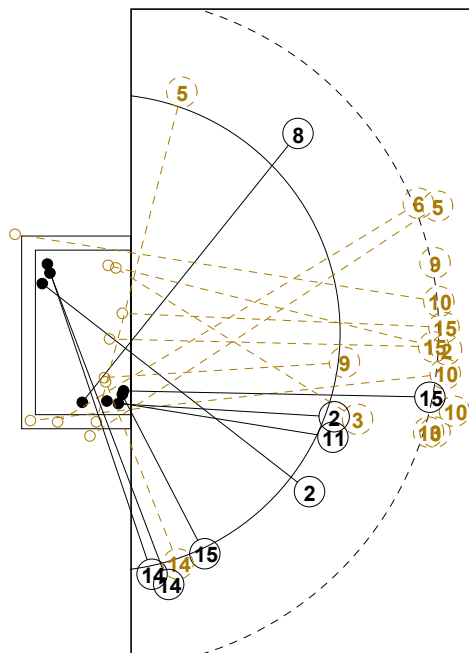

XVIII WOMEN'S JUNIOR WORLD CHAMPIONSHIP IN CZE PICTORIAL MATCH STATISTICS

ROUND 2

MATCH 22

120701022-21-1/1

1st Half
9 : 8

2nd Half
22 : 15

XVIII WOMEN'S JUNIOR WORLD CHAMPIONSHIP IN CZE

INDV/TEAM MATCH STATISTICS