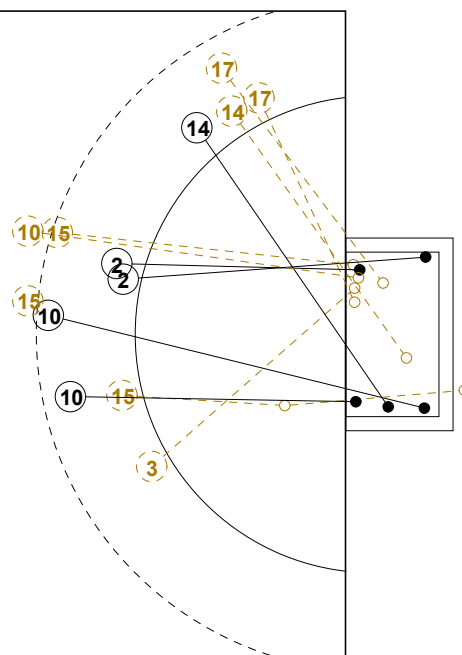

XVIII WOMEN'S JUNIOR WORLD CHAMPIONSHIP IN CZE PICTORIAL MATCH STATISTICS

ROUND 2

MATCH 22

120701022-21-1/1

1st Half
9 : 8

2nd Half
22 : 15

XVIII WOMEN'S JUNIOR WORLD CHAMPIONSHIP IN CZE

INDV/TEAM MATCH STATISTICS