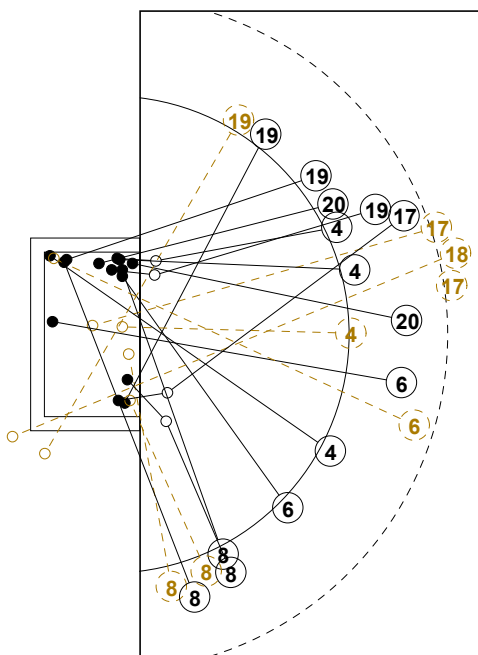

XVIII WOMEN'S JUNIOR WORLD CHAMPIONSHIP IN CZE PICTORIAL MATCH STATISTICS

ROUND 2

MATCH 22

120701022-21-1/1

1st Half
9 : 8

2nd Half
22 : 15

XVIII WOMEN'S JUNIOR WORLD CHAMPIONSHIP IN CZE

INDV/TEAM MATCH STATISTICS

OFFICIAL
HANDBALL
JUNIOR WOMEN

PRELIMINARY
ROUND 2

GROUP B
MATCH 22

120701022-14-1/2
Sareza
02/07/2012 19:30

No.	Name	Field Shot	Line Shot	Wing Shot	Fast Brk.	Brk. Thr.	Free Thr.	7m Thr.	Total	Rate %	ASST.	ERR.	WAR.	2'	D+DR	TIME
ARGENTINA(ARG)																
<i>(COURT PLAYER)</i>																
1	GIMENEZ Florenci									0.0%						00:05:22
2	MOSCIARO Paula	0/1			2/2	2/2			4/5	80.0%		5		1		00:54:24
3	GANDULFO M.	0/1	0/1		0/1				0/3	0.0%		2	1	1		00:40:40
4	PICCININI M.									0.0%						00:05:48
5	IACOI Xoana	0/1		0/1					0/2	0.0%						00:16:58
6	PEDUTO Carolina	0/1							0/1	0.0%						00:20:38
7	CAMPIGLI Rocio									0.0%						00:00:00
8	MENENDEZ Giselle		1/1						1/1	100%		1				00:42:57
9	OCANTO Rocio	0/1			0/1				0/2	0.0%		1	1			00:10:00
10	VICO Natalia	2/7						1/2	3/9	33.3%	1	3				00:41:54
11	RAMIREZ Sofia		1/1						1/1	100%		1		1		00:24:05
12	ROSSINI F.									0.0%	1	2				00:54:38
13	RODRIGUEZ Sofia									0.0%						00:00:00
14	ALONSO Macarena			3/5					3/5	60.0%						00:23:57
15	PONCE Florencia	1/5	0/1			1/1		1/1	3/8	37.5%	1	5		1		00:35:38
17	FABRICATORE L.			0/2					0/2	0.0%		2	1			00:34:47
Total		3/17	2/4	3/8	2/4	3/3		2/3	15/39	38.5%	3	22	3	4		
<i>(GOALKEEPER)</i>																
1	GIMENEZ Florenci		1/2		0/1			1/1	2/4	50.0%						00:05:22
12	ROSSINI F.	2/4	0/5	2/4	0/7	0/2	0/1	0/1	4/24	16.7%	1	1				00:54:38
Total		2/4	1/7	2/4	0/8	0/2	0/1	1/2	6/28	21.4%	1	1				

COURT PLAYER: GOALS/SHOTS

GOALKEEPER: SAVED/SHOTS

TEAM TOTALS	GOALS	SAVED	MISSED	POST	BLOCKED	TOTAL	RATE(%)
Field Shot	3	5	2	2	5	17	17.6%
Line Shot	2	1	1			4	50.0%
Wing Shot	3	4		1		8	37.5%
Fastbreak	2	2				4	50.0%
Breakthrough	3					3	100.0%
Free Throw							0.0%
7M-Throw	2	1				3	66.7%