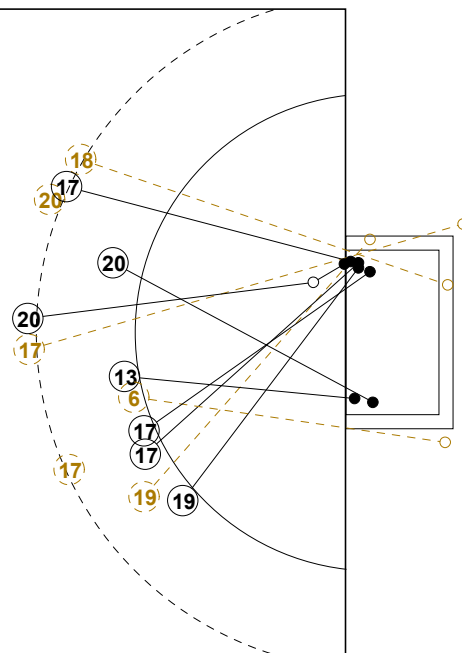

XVIII WOMEN'S JUNIOR WORLD CHAMPIONSHIP IN CZE PICTORIAL MATCH STATISTICS

ROUND 2

MATCH 22

120701022-21-1/1

1st Half
9 : 8

2nd Half
22 : 15

XVIII WOMEN'S JUNIOR WORLD CHAMPIONSHIP IN CZE

INDV/TEAM MATCH STATISTICS