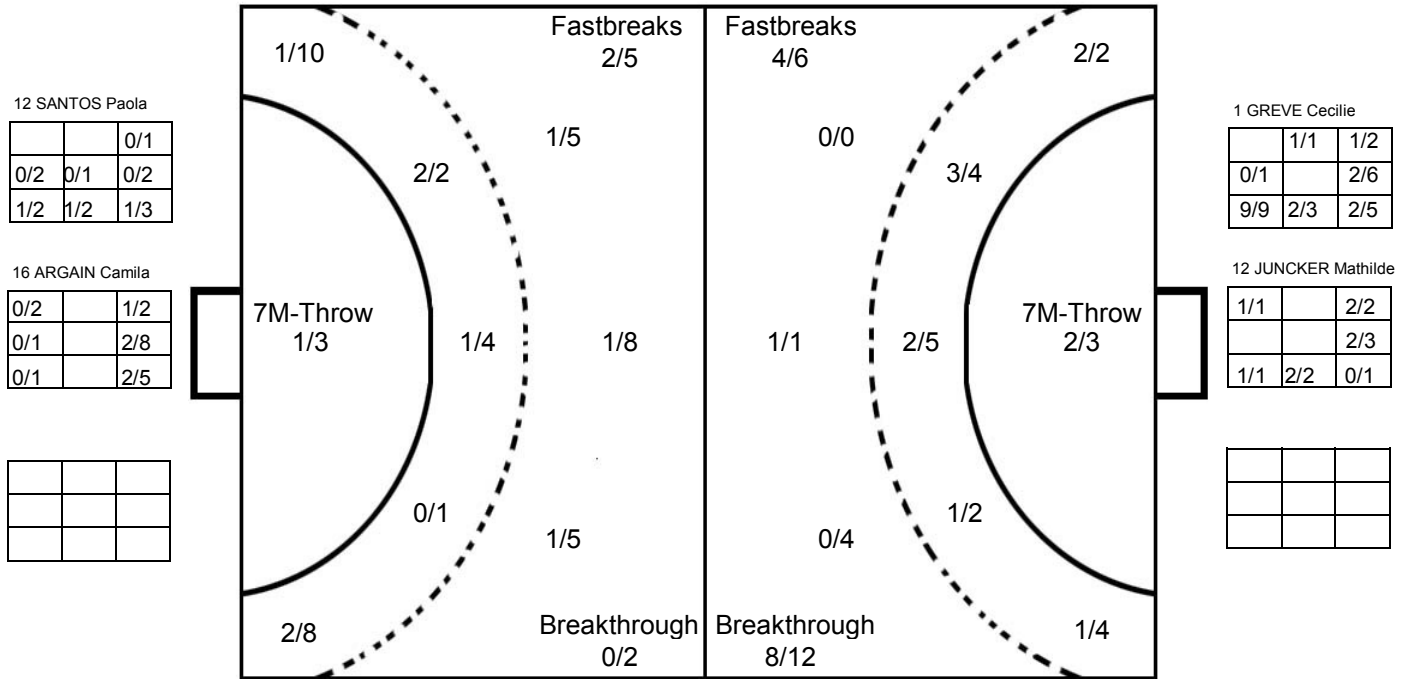

XVIII WOMEN'S JUNIOR WORLD CHAMPIONSHIP IN CZE

MATCH SHOT REPORT

ROUND 2

MATCH 17

120701017-41-1/1

URUGUAY

3 RAMOS Sofia	4 CURA Federica	5 SCARRONE A.	6 ELZAURDIA M.	7 BERMUDEZ Deborah	8 COLAMONICI A.	9 SAIZ Mercedes	10 FERRARI Viviana
<table border="1"><tr><td></td><td></td><td></td></tr><tr><td></td><td></td><td></td></tr><tr><td>1</td><td></td><td></td></tr></table>	<table border="1"><tr><td></td><td></td><td></td></tr><tr><td></td><td></td><td>1</td></tr><tr><td></td><td></td><td></td></tr></table>	<table border="1"><tr><td></td><td></td><td></td></tr><tr><td></td><td></td><td></td></tr><tr><td></td><td></td><td></td></tr></table>	<table border="1"><tr><td></td><td></td><td></td></tr><tr><td></td><td></td><td></td></tr><tr><td></td><td></td><td></td></tr></table>	<table border="1"><tr><td></td><td></td><td></td></tr><tr><td></td><td></td><td></td></tr><tr><td></td><td></td><td></td></tr></table>	<table border="1"><tr><td></td><td></td><td></td></tr><tr><td></td><td></td><td>1</td></tr><tr><td></td><td></td><td>1</td></tr></table>	<table border="1"><tr><td></td><td></td><td></td></tr><tr><td></td><td></td><td></td></tr><tr><td></td><td></td><td>1</td></tr></table>	<table border="1"><tr><td></td><td></td><td></td></tr><tr><td></td><td></td><td></td></tr><tr><td></td><td></td><td>1</td></tr></table>
Post - 0 Miss - 0 Block - 0	Post - 0 Miss - 0 Block - 0	Post - 0 Miss - 0 Block - 1	Post - 1 Miss - 0 Block - 0	Post - 0 Miss - 0 Block - 0	Post - 1 Miss - 1 Block - 0	Post - 2 Miss - 1 Block - 1	Post - 0 Miss - 0 Block - 0
11 BELTRAN Joaquina	12 SANTOS Paola	13 BELLBE Camila	14 BONTEMPI Sofia	15 GROSSO Iara	16 ARGAIN Camila	17 BARREIRO Camila	18 ROSILLO Joaquina
<table border="1"><tr><td></td><td></td><td></td></tr><tr><td></td><td></td><td></td></tr><tr><td></td><td></td><td>1</td></tr></table>	<table border="1"><tr><td></td><td></td><td></td></tr><tr><td></td><td></td><td></td></tr><tr><td></td><td></td><td></td></tr></table>	<table border="1"><tr><td></td><td></td><td></td></tr><tr><td></td><td></td><td></td></tr><tr><td></td><td></td><td></td></tr></table>	<table border="1"><tr><td></td><td></td><td></td></tr><tr><td></td><td></td><td></td></tr><tr><td></td><td></td><td>1</td></tr></table>	<table border="1"><tr><td></td><td></td><td>1</td></tr><tr><td></td><td></td><td>1</td></tr><tr><td></td><td></td><td></td></tr></table>	<table border="1"><tr><td></td><td></td><td></td></tr><tr><td></td><td></td><td></td></tr><tr><td></td><td></td><td></td></tr></table>	<table border="1"><tr><td></td><td></td><td></td></tr><tr><td></td><td></td><td></td></tr><tr><td>1</td><td></td><td>1</td></tr></table>	<table border="1"><tr><td></td><td></td><td></td></tr><tr><td></td><td></td><td></td></tr><tr><td></td><td></td><td></td></tr></table>
Post - 0 Miss - 0 Block - 1	Post - 0 Miss - 0 Block - 0	Post - 0 Miss - 1 Block - 0	Post - 0 Miss - 1 Block - 0	Post - 0 Miss - 1 Block - 1	Post - 0 Miss - 0 Block - 0	Post - 3 Miss - 0 Block - 0	Post - 0 Miss - 0 Block - 0

DENMARK

1 GREVE Cecilie	2 BILTOFT Mia	5 POULSEN Julie A.	6 HEINDAHL K.	7 ANDERSEN Stine	8 NIELSEN Anne S.H	9 LA COUR Anne C.	10 HANSEN Cecilie M
<table border="1"><tr><td></td><td></td><td></td></tr><tr><td></td><td></td><td></td></tr><tr><td></td><td></td><td></td></tr></table>	<table border="1"><tr><td></td><td></td><td></td></tr><tr><td>1</td><td></td><td></td></tr><tr><td></td><td></td><td>1</td></tr></table>	<table border="1"><tr><td></td><td></td><td>1</td></tr><tr><td></td><td>1</td><td>4</td></tr><tr><td></td><td>1</td><td></td></tr></table>	<table border="1"><tr><td></td><td></td><td></td></tr><tr><td></td><td></td><td></td></tr><tr><td></td><td></td><td></td></tr></table>	<table border="1"><tr><td></td><td></td><td></td></tr><tr><td></td><td></td><td></td></tr><tr><td>1</td><td></td><td></td></tr></table>	<table border="1"><tr><td></td><td></td><td></td></tr><tr><td></td><td></td><td></td></tr><tr><td></td><td></td><td></td></tr></table>	<table border="1"><tr><td></td><td></td><td></td></tr><tr><td></td><td></td><td></td></tr><tr><td></td><td></td><td></td></tr></table>	<table border="1"><tr><td></td><td></td><td></td></tr><tr><td></td><td></td><td></td></tr><tr><td>1</td><td></td><td>2</td></tr></table>
Post - 0 Miss - 0 Block - 0	Post - 0 Miss - 0 Block - 0	Post - 3 Miss - 0 Block - 0	Post - 0 Miss - 0 Block - 0	Post - 0 Miss - 1 Block - 0	Post - 0 Miss - 0 Block - 0	Post - 0 Miss - 1 Block - 0	Post - 0 Miss - 0 Block - 0
11 KRISTENSEN	12 JUNCKER Mathilde	14 MOGENSEN M.N.	15 WOLLER Fie	19 JOHANSEN Sofie S	23 WOLLER Cecilie	24 BJERREGAARD	25 FANGEL Camilla
<table border="1"><tr><td></td><td></td><td></td></tr><tr><td></td><td></td><td></td></tr><tr><td></td><td></td><td>1</td></tr></table>	<table border="1"><tr><td></td><td></td><td></td></tr><tr><td></td><td></td><td></td></tr><tr><td></td><td></td><td></td></tr></table>	<table border="1"><tr><td></td><td></td><td></td></tr><tr><td></td><td></td><td></td></tr><tr><td></td><td></td><td>2</td></tr></table>	<table border="1"><tr><td></td><td>2</td><td>1</td></tr><tr><td></td><td>1</td><td>1</td></tr><tr><td></td><td></td><td></td></tr></table>	<table border="1"><tr><td></td><td></td><td></td></tr><tr><td></td><td></td><td></td></tr><tr><td></td><td></td><td>1</td></tr></table>	<table border="1"><tr><td></td><td></td><td></td></tr><tr><td></td><td></td><td></td></tr><tr><td>1</td><td></td><td></td></tr></table>	<table border="1"><tr><td></td><td></td><td></td></tr><tr><td></td><td></td><td></td></tr><tr><td></td><td></td><td></td></tr></table>	<table border="1"><tr><td></td><td></td><td></td></tr><tr><td></td><td></td><td></td></tr><tr><td></td><td></td><td></td></tr></table>
Post - 1 Miss - 1 Block - 0	Post - 0 Miss - 0 Block - 0	Post - 0 Miss - 0 Block - 0	Post - 1 Miss - 0 Block - 0	Post - 0 Miss - 1 Block - 0	Post - 1 Miss - 0 Block - 0	Post - 0 Miss - 0 Block - 0	Post - 1 Miss - 0 Block - 0