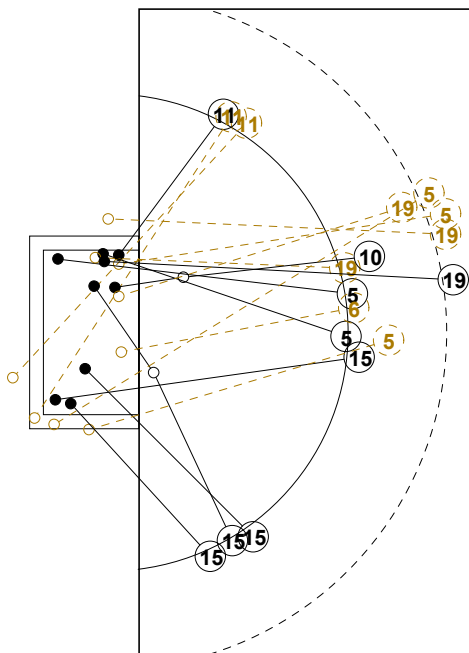

# XVIII WOMEN'S JUNIOR WORLD CHAMPIONSHIP IN CZE PICTORIAL MATCH STATISTICS

ROUND 2

MATCH 17

120701017-21-1/1

1st Half  
10 : 8

2nd Half  
12 : 24