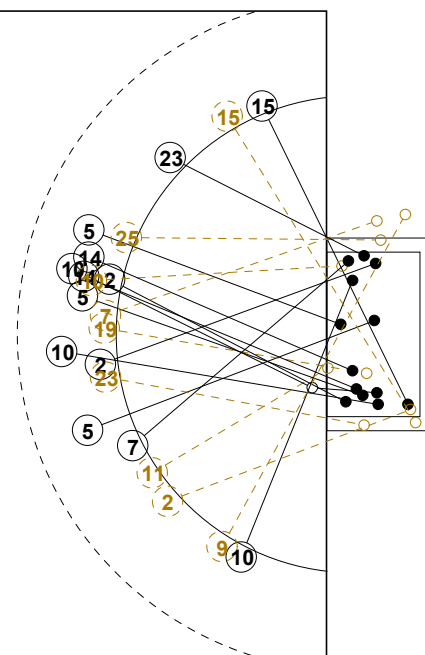

# XVIII WOMEN'S JUNIOR WORLD CHAMPIONSHIP IN CZE PICTORIAL MATCH STATISTICS

ROUND 2

MATCH 17

120701017-21-1/1

1st Half  
10 : 8

2nd Half  
12 : 24