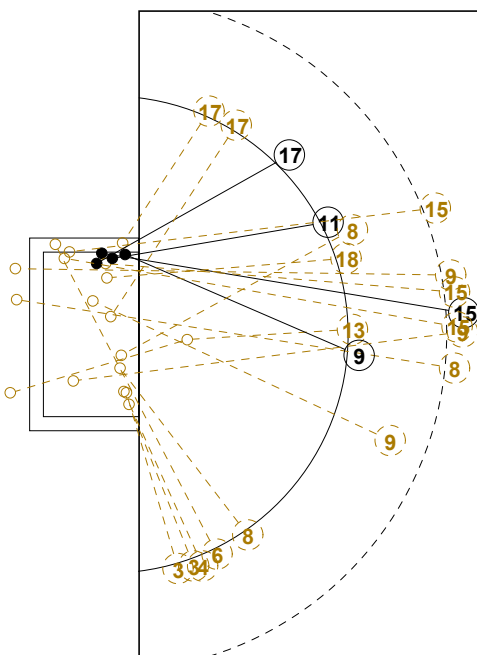

# XVIII WOMEN'S JUNIOR WORLD CHAMPIONSHIP IN CZE PICTORIAL MATCH STATISTICS

ROUND 2

MATCH 17

120701017-21-1/1

1st Half  
10 : 8

2nd Half  
12 : 24