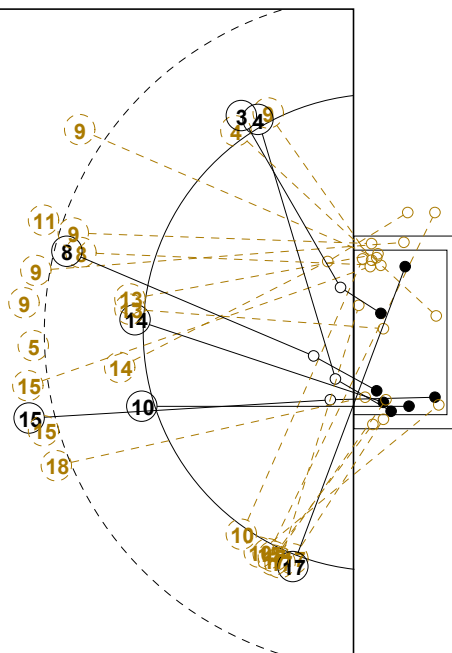

# XVIII WOMEN'S JUNIOR WORLD CHAMPIONSHIP IN CZE PICTORIAL MATCH STATISTICS

ROUND 2

MATCH 17

120701017-21-1/1

1st Half  
10 : 8

2nd Half  
12 : 24