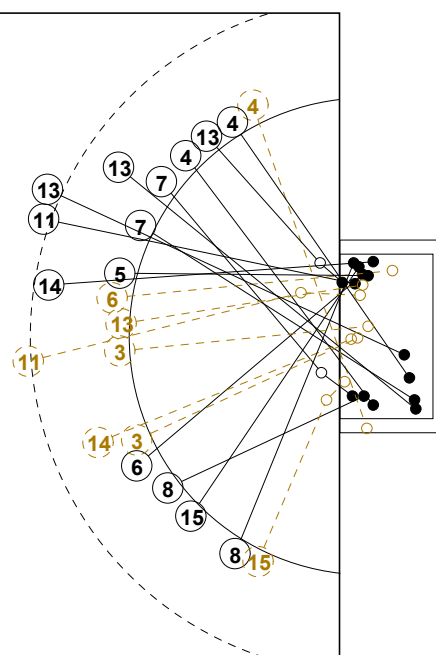

# XVIII WOMEN'S JUNIOR WORLD CHAMPIONSHIP IN CZE PICTORIAL MATCH STATISTICS

ROUND 2

MATCH 14

120701014-21-1/1

1st Half  
12 : 15

2nd Half  
29 : 21