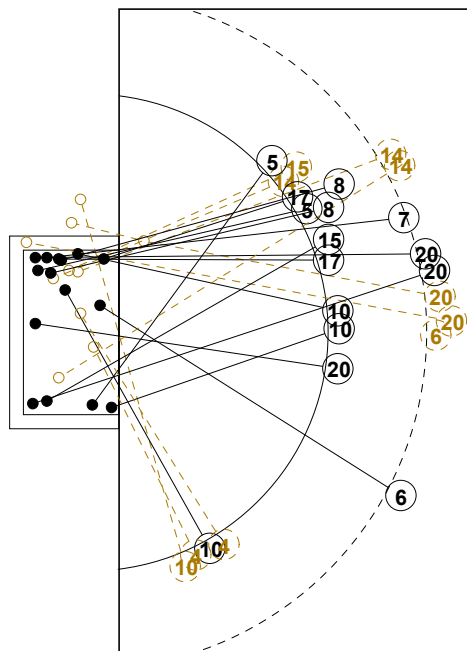

XVIII WOMEN'S JUNIOR WORLD CHAMPIONSHIP IN CZE PICTORIAL MATCH STATISTICS

ROUND 1

MATCH 11

120701011-21-1/1

1st Half
16 : 6

2nd Half
15 : 33

XVIII WOMEN'S JUNIOR WORLD CHAMPIONSHIP IN CZE

INDV/TEAM MATCH STATISTICS

OFFICIAL
HANDBALL
JUNIOR WOMEN

PRELIMINARY
ROUND 1

GROUP C
MATCH 11

120701011-14-1/2
Vodova New hall
01/07/2012 19:30

No.	Name	Field Shot	Line Shot	Wing Shot	Fast Brk.	Brk. Thr.	Free Thr.	7m Thr.	Total	Rate %	ASST.	ERR.	WAR.	2'	D+DR	TIME
FRANCE(FRA)																
<i>(COURT PLAYER)</i>																
1	MOREAU Claire									0.0%		1				00:12:15
2	DUPUIS Marine				2/2				2/2	100%		1				00:11:04
4	HOUETTE Manon		1/1	0/1	3/4				4/6	66.7%	2	2				00:29:29
5	GODEL Julie		0/1		2/2				2/3	66.7%			1			00:24:55
6	CHARBONNEL Jane	1/3							1/3	33.3%						00:15:00
7	LONZIEME Anais	2/2							2/2	100%						00:14:03
8	BENOAMER Laetitia		1/1		1/1			3/3	5/5	100%		5				00:35:54
10	L. Coralie			1/2	2/2				3/4	75.0%			1			00:18:21
11	BRIGOT Elise	1/4	0/1						1/5	20.0%		1		1		00:16:53
14	RASSINOUX Camill	0/2	0/1						0/3	0.0%	2	3	1			00:37:46
15	COATANEA Pauline		0/1	0/1	3/4				3/6	50.0%	1	2				00:34:55
16	GLAUSER Laura									0.0%	3	3				00:47:45
17	ASPERGES Camille		1/1		2/2				3/3	100%	1					00:26:31
18	A. Dounia	2/4	1/1						3/5	60.0%						00:19:36
19	A. Sabrina	0/1			1/1				1/2	50.0%	1	1				00:33:18
20	ZAADI Grace	2/4			1/1				3/5	60.0%	2	3		1		00:36:04
Total		8/20	4/8	1/4	17/19			3/3	33/54	61.1%	12	22	3	2		
<i>(GOALKEEPER)</i>																
1	MOREAU Claire	1/1	0/2	1/1	0/1	0/1			2/6	33.3%		1				00:12:15
16	GLAUSER Laura	8/11	3/5	3/6	1/2	0/2			15/26	57.7%	2	3				00:47:45
Total		9/12	3/7	4/7	1/3	0/3			17/32	53.1%	2	4				

COURT PLAYER: GOALS/SHOTS

GOALKEEPER: SAVED/SHOTS

TEAM TOTALS	GOALS	SAVED	MISSED	POST	BLOCKED	TOTAL	RATE(%)
Field Shot	8	6	2	2	2	20	40.0%
Line Shot	4	3	1			8	50.0%
Wing Shot	1	2	1			4	25.0%
Fastbreak	17	2				19	89.5%
Breakthrough							0.0%
Free Throw							0.0%
7M-Throw	3					3	100.0%