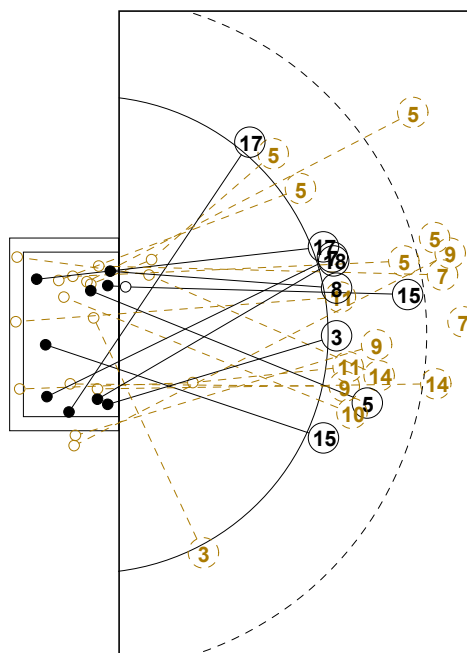

XVIII WOMEN'S JUNIOR WORLD CHAMPIONSHIP IN CZE PICTORIAL MATCH STATISTICS

ROUND 1

MATCH 11

120701011-21-1/1

1st Half
16 : 6

2nd Half
15 : 33

XVIII WOMEN'S JUNIOR WORLD CHAMPIONSHIP IN CZE

INDV/TEAM MATCH STATISTICS

OFFICIAL
HANDBALL
JUNIOR WOMEN

PRELIMINARY
ROUND 1

GROUP C
MATCH 11

120701011-14-1/2
Vodova New hall
01/07/2012 19:30

No.	Name	Field Shot	Line Shot	Wing Shot	Fast Brk.	Brk. Thr.	Free Thr.	7m Thr.	Total	Rate %	ASST.	ERR.	WAR.	2'	D+DR	TIME
FRANCE(FRA)																
<i>(COURT PLAYER)</i>																
1	MOREAU Claire									0.0%		1				00:12:15
2	DUPUIS Marine				2/2				2/2	100%		1				00:11:04
4	HOUETTE Manon		1/1	0/1	3/4				4/6	66.7%	2	2				00:29:29
5	GODEL Julie		0/1		2/2				2/3	66.7%			1			00:24:55
6	CHARBONNEL Jane	1/3							1/3	33.3%						00:15:00
7	LONZIEME Anais	2/2							2/2	100%						00:14:03
8	BENOAMER Laetitia		1/1		1/1			3/3	5/5	100%		5				00:35:54
10	L. Coralie			1/2	2/2				3/4	75.0%			1			00:18:21
11	BRIGOT Elise	1/4	0/1						1/5	20.0%		1		1		00:16:53
14	RASSINOUX Camill	0/2	0/1						0/3	0.0%	2	3	1			00:37:46
15	COATANEA Pauline		0/1	0/1	3/4				3/6	50.0%	1	2				00:34:55
16	GLAUSER Laura									0.0%	3	3				00:47:45
17	ASPERGES Camille		1/1		2/2				3/3	100%	1					00:26:31
18	A. Dounia	2/4	1/1						3/5	60.0%						00:19:36
19	A. Sabrina	0/1			1/1				1/2	50.0%	1	1				00:33:18
20	ZAADI Grace	2/4			1/1				3/5	60.0%	2	3		1		00:36:04
Total		8/20	4/8	1/4	17/19			3/3	33/54	61.1%	12	22	3	2		
<i>(GOALKEEPER)</i>																
1	MOREAU Claire	1/1	0/2	1/1	0/1	0/1			2/6	33.3%		1				00:12:15
16	GLAUSER Laura	8/11	3/5	3/6	1/2	0/2			15/26	57.7%	2	3				00:47:45
Total		9/12	3/7	4/7	1/3	0/3			17/32	53.1%	2	4				

COURT PLAYER: GOALS/SHOTS

GOALKEEPER: SAVED/SHOTS

TEAM TOTALS	GOALS	SAVED	MISSED	POST	BLOCKED	TOTAL	RATE(%)
Field Shot	8	6	2	2	2	20	40.0%
Line Shot	4	3	1			8	50.0%
Wing Shot	1	2	1			4	25.0%
Fastbreak	17	2				19	89.5%
Breakthrough							0.0%
Free Throw							0.0%
7M-Throw	3					3	100.0%