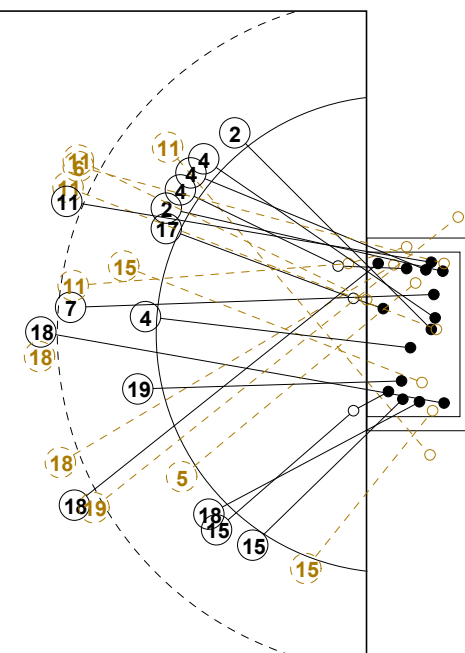

XVIII WOMEN'S JUNIOR WORLD CHAMPIONSHIP IN CZE PICTORIAL MATCH STATISTICS

ROUND 1

MATCH 11

120701011-21-1/1

1st Half
16 : 6

2nd Half
15 : 33

XVIII WOMEN'S JUNIOR WORLD CHAMPIONSHIP IN CZE

INDV/TEAM MATCH STATISTICS

OFFICIAL
HANDBALL
JUNIOR WOMEN

PRELIMINARY
ROUND 1

GROUP C
MATCH 11

120701011-14-1/2
Vodova New hall
01/07/2012 19:30

No.	Name	Field Shot	Line Shot	Wing Shot	Fast Brk.	Brk. Thr.	Free Thr.	7m Thr.	Total	Rate %	ASST.	ERR.	WAR.	2'	D+DR	TIME
FRANCE(FRA)																
<i>(COURT PLAYER)</i>																
1	MOREAU Claire									0.0%		1				00:12:15
2	DUPUIS Marine				2/2				2/2	100%		1				00:11:04
4	HOUETTE Manon		1/1	0/1	3/4				4/6	66.7%	2	2				00:29:29
5	GODEL Julie		0/1		2/2				2/3	66.7%			1			00:24:55
6	CHARBONNEL Jane	1/3							1/3	33.3%						00:15:00
7	LONZIEME Anais	2/2							2/2	100%						00:14:03
8	BENOAMER Laetitia		1/1		1/1			3/3	5/5	100%		5				00:35:54
10	L. Coralie			1/2	2/2				3/4	75.0%			1			00:18:21
11	BRIGOT Elise	1/4	0/1						1/5	20.0%		1		1		00:16:53
14	RASSINOUX Camill	0/2	0/1						0/3	0.0%	2	3	1			00:37:46
15	COATANEA Pauline		0/1	0/1	3/4				3/6	50.0%	1	2				00:34:55
16	GLAUSER Laura									0.0%	3	3				00:47:45
17	ASPERGES Camille		1/1		2/2				3/3	100%	1					00:26:31
18	A. Dounia	2/4	1/1						3/5	60.0%						00:19:36
19	A. Sabrina	0/1			1/1				1/2	50.0%	1	1				00:33:18
20	ZAADI Grace	2/4			1/1				3/5	60.0%	2	3		1		00:36:04
Total		8/20	4/8	1/4	17/19			3/3	33/54	61.1%	12	22	3	2		
<i>(GOALKEEPER)</i>																
1	MOREAU Claire	1/1	0/2	1/1	0/1	0/1			2/6	33.3%		1				00:12:15
16	GLAUSER Laura	8/11	3/5	3/6	1/2	0/2			15/26	57.7%	2	3				00:47:45
Total		9/12	3/7	4/7	1/3	0/3			17/32	53.1%	2	4				

COURT PLAYER: GOALS/SHOTS

GOALKEEPER: SAVED/SHOTS

TEAM TOTALS	GOALS	SAVED	MISSED	POST	BLOCKED	TOTAL	RATE(%)
Field Shot	8	6	2	2	2	20	40.0%
Line Shot	4	3	1			8	50.0%
Wing Shot	1	2	1			4	25.0%
Fastbreak	17	2				19	89.5%
Breakthrough							0.0%
Free Throw							0.0%
7M-Throw	3					3	100.0%