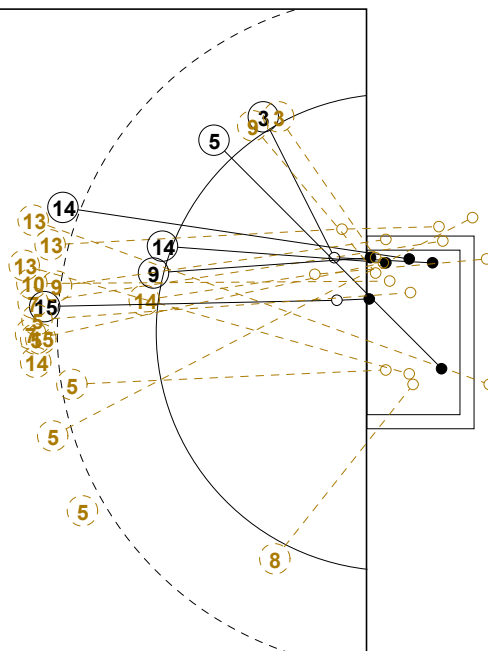

XVIII WOMEN'S JUNIOR WORLD CHAMPIONSHIP IN CZE PICTORIAL MATCH STATISTICS

ROUND 1

MATCH 11

120701011-21-1/1

1st Half
16 : 6

2nd Half
15 : 33

XVIII WOMEN'S JUNIOR WORLD CHAMPIONSHIP IN CZE

INDV/TEAM MATCH STATISTICS

COURT PLAYER: GOALS/SHOTS

GOALKEEPER: SAVED/SHOTS

TEAM TOTALS	GOALS	SAVED	MISSED	POST	BLOCKED	TOTAL	RATE(%)
Field Shot	8	6	2	2	2	20	40.0%
Line Shot	4	3	1			8	50.0%
Wing Shot	1	2	1			4	25.0%
Fastbreak	17	2				19	89.5%
Breakthrough							0.0%
Free Throw							0.0%
7M-Throw	3					3	100.0%