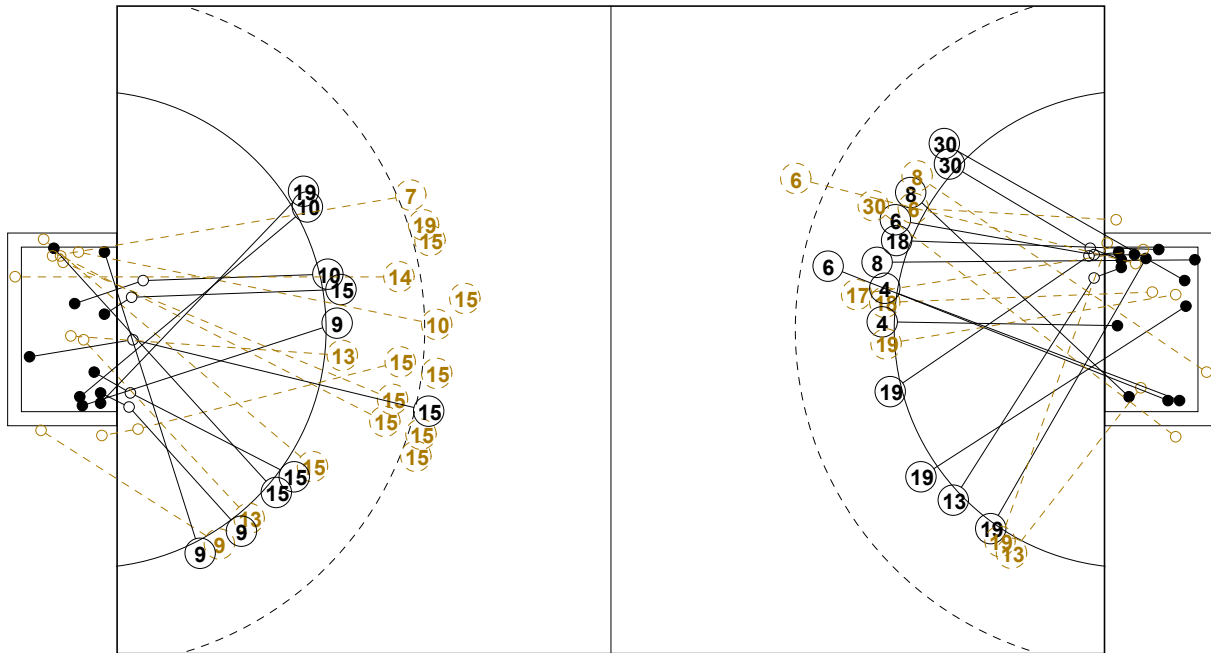

XVIII WOMEN'S JUNIOR WORLD CHAMPIONSHIP IN CZE PICTORIAL MATCH STATISTICS

ROUND 1

MATCH 10

120701010-21-1/1

1st Half
18 : 11

2nd Half
22 : 32

XVIII WOMEN'S JUNIOR WORLD CHAMPIONSHIP IN CZE

INDV/TEAM MATCH STATISTICS

COURT PLAYER: GOALS/SHOTS

GOALKEEPER: SAVED/SHOTS

TEAM TOTALS	GOALS	SAVED	MISSED	POST	BLOCKED	TOTAL	RATE(%)
Field Shot	1	1		3		5	20.0%
Line Shot	5	4	1	2		12	41.7%
Wing Shot	3	2		2		7	42.9%
Fastbreak	17	1	1	4		23	73.9%
Breakthrough	1					1	100.0%
Free Throw							0.0%
7M-Throw	5					5	100.0%