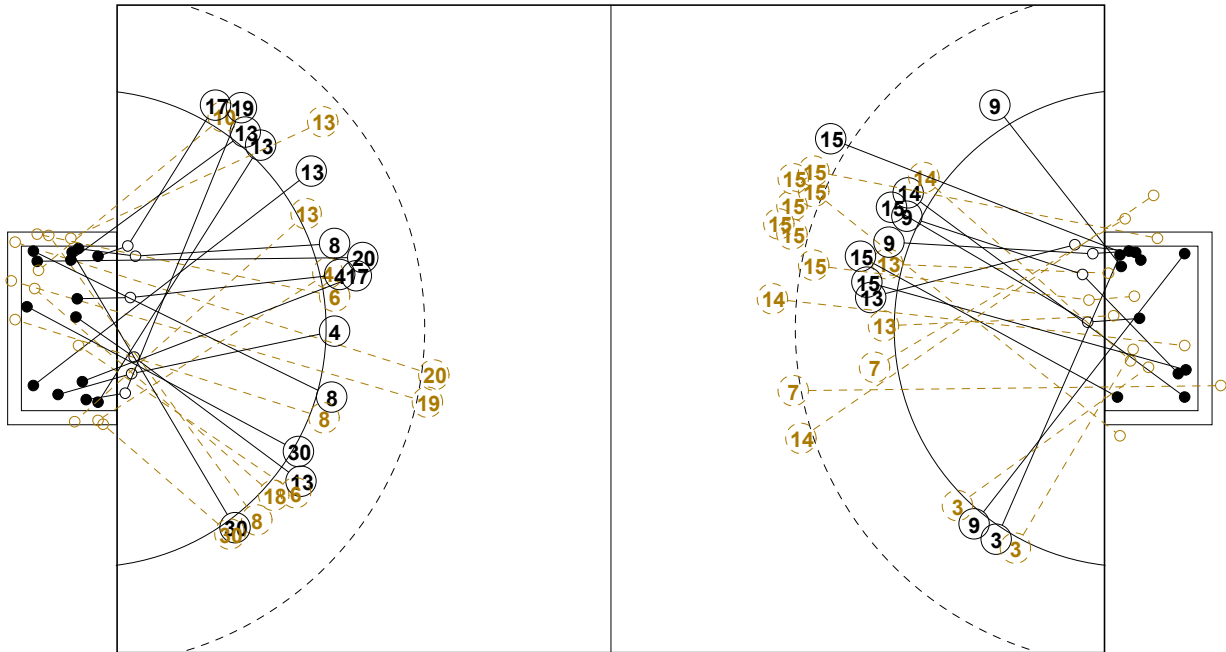

XVIII WOMEN'S JUNIOR WORLD CHAMPIONSHIP IN CZE PICTORIAL MATCH STATISTICS

ROUND 1

MATCH 10

120701010-21-1/1

1st Half
18 : 11

2nd Half
22 : 32

XVIII WOMEN'S JUNIOR WORLD CHAMPIONSHIP IN CZE

INDV/TEAM MATCH STATISTICS

OFFICIAL
HANDBALL
JUNIOR WOMEN

PRELIMINARY
ROUND 1

GROUP B
MATCH 10

120701010-14-1/2
Sareza
01/07/2012 17:15

No.	Name	Field Shot	Line Shot	Wing Shot	Fast Brk.	Brk. Thr.	Free Thr.	7m Thr.	Total	Rate %	ASST.	ERR.	WAR.	2'	D+DR	TIME
CZECH(CZE)																
<i>(COURT PLAYER)</i>																
1	ROHACKOVA Lenka									0.0%	4	2				00:58:01
3	ROUBALOVA Jana									0.0%	1	1		1		00:13:23
4	KULSKOVA Andrea		2/2		2/3				4/5	80.0%		1	1			00:48:06
6	POKORNA Tereza	1/2	0/3		1/1				2/6	33.3%		1				00:12:35
7	RYSANKOVA Helena									0.0%						00:00:00
8	KONIGOVA Andrea				4/7				4/7	57.1%	1	1				00:41:29
10	SALCAKOVA M.			0/1					0/1	0.0%				1		00:04:51
12	KUDLACKOVA Petra									0.0%						00:00:00
13	KUTLVASROVA J.	0/1	1/2	1/2	3/3				5/8	62.5%	3	1	1			00:35:41
15	SALASOVA Ivana									0.0%						00:00:00
16	MULLNEROVA D.									0.0%						00:01:59
17	KUBACKOVA Tereza		0/1	1/1		1/1			2/3	66.7%	3	2	1			00:35:59
18	MARCIKOVA Sarka		1/3					5/5	6/8	75.0%	5					00:46:13
19	JANOUSKOVA M.	0/1		1/2	3/4				4/7	57.1%	1	1				00:49:17
20	W. Martina	0/1			1/1				1/2	50.0%	3	3		2		00:39:40
30	ZDANSKA Michaela		1/1	0/1	3/4				4/6	66.7%						00:28:12
Total		1/5	5/12	3/7	17/23	1/1		5/5	32/53	60.4%	21	13	3	4		
<i>(GOALKEEPER)</i>																
1	ROHACKOVA Lenka	5/7	4/12	3/8	0/1	0/4		0/1	12/33	36.4%	4	2				00:58:01
15	SALASOVA Ivana									0.0%						00:00:00
16	MULLNEROVA D.	1/1	0/1					1/1	2/3	66.7%						00:01:59
Total		6/8	4/13	3/8	0/1	0/4		1/2	14/36	38.9%	4	2				

COURT PLAYER: GOALS/SHOTS

GOALKEEPER: SAVED/SHOTS

TEAM TOTALS	GOALS	SAVED	MISSED	POST	BLOCKED	TOTAL	RATE(%)
Field Shot	1	1		3		5	20.0%
Line Shot	5	4	1	2		12	41.7%
Wing Shot	3	2		2		7	42.9%
Fastbreak	17	1	1	4		23	73.9%
Breakthrough	1					1	100.0%
Free Throw							0.0%
7M-Throw	5					5	100.0%