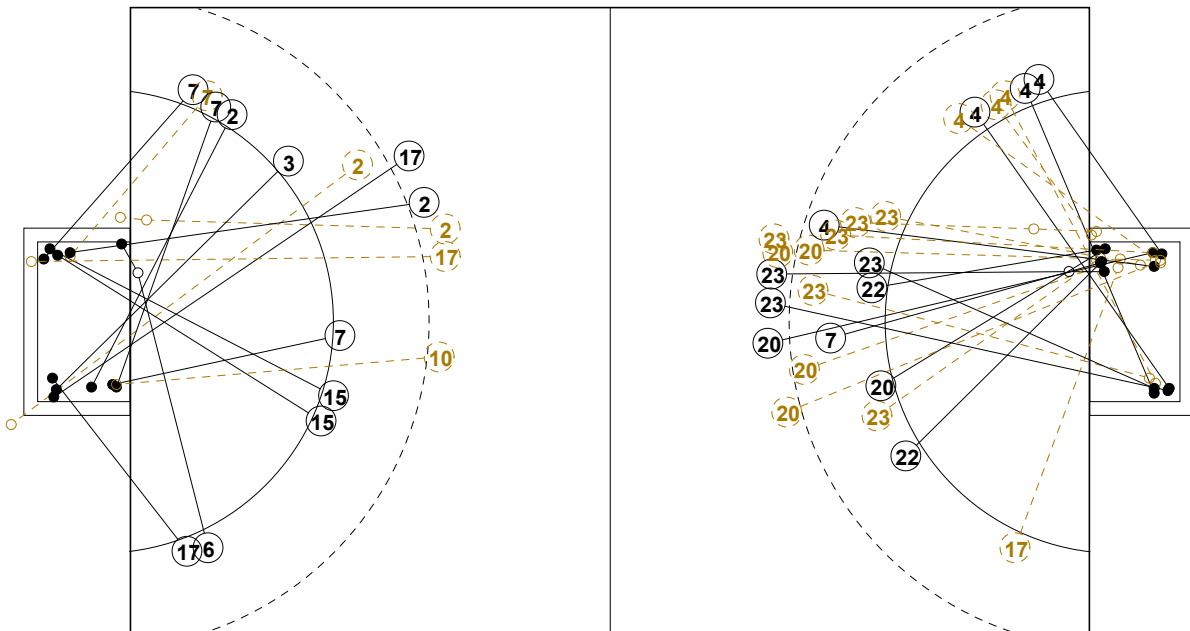

COURT PLAYER: GOALS/SHOTS

GOALKEEPER: SAVED/SHOTS

TEAM TOTALS	GOALS	SAVED	MISSED	POST	BLOCKED	TOTAL	RATE(%)
Field Shot	6	7	2		2	17	35.3%
Line Shot	9	5		1		15	60.0%
Wing Shot	4	4				8	50.0%
Fastbreak	3			1	1	5	60.0%
Breakthrough	2					2	100.0%
Free Throw		1				1	0.0%
7M-Throw	3			1		4	75.0%

XVII WOMEN'S JUNIOR WORLD CHAMPIONSHIP 2010 IN KOR PICTORIAL MATCH STATISTICS

ROUND 1

MATCH 9

100717009-21-1/1

1st Half
13 : 13

2nd Half
29 : 27

XVII WOMEN'S JUNIOR WORLD CHAMPIONSHIP 2010 IN KOR
MATCH SHOT REPORT