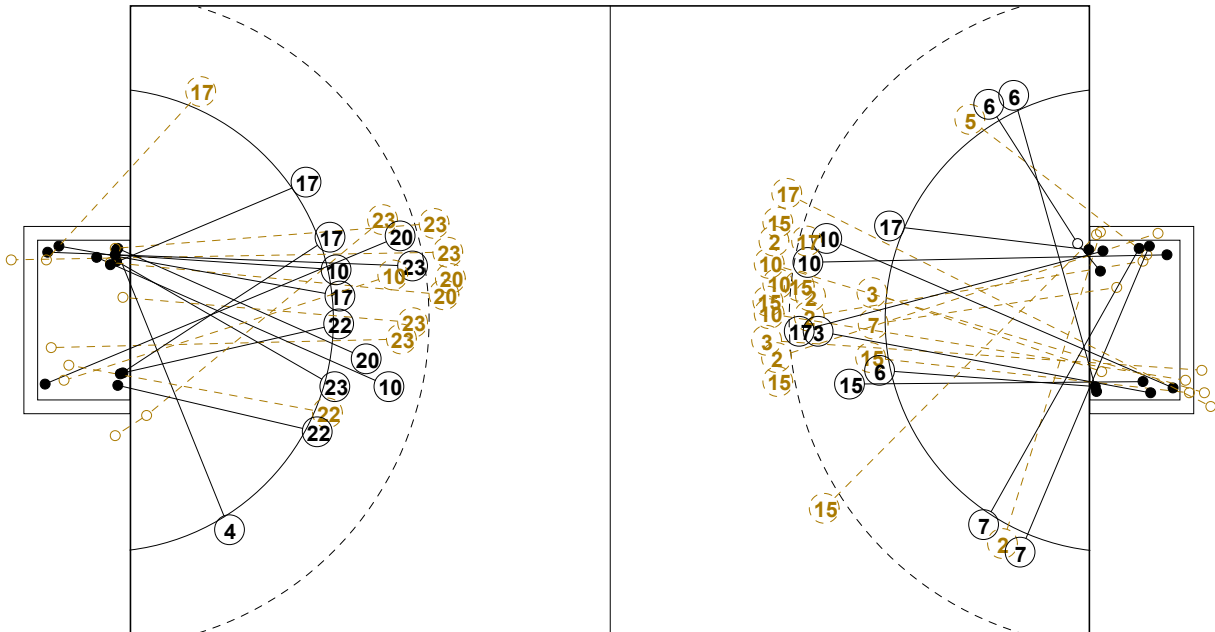

XVII WOMEN'S JUNIOR WORLD CHAMPIONSHIP 2010 IN KOR PICTORIAL MATCH STATISTICS

ROUND 1

MATCH 9

100717009-21-1/1