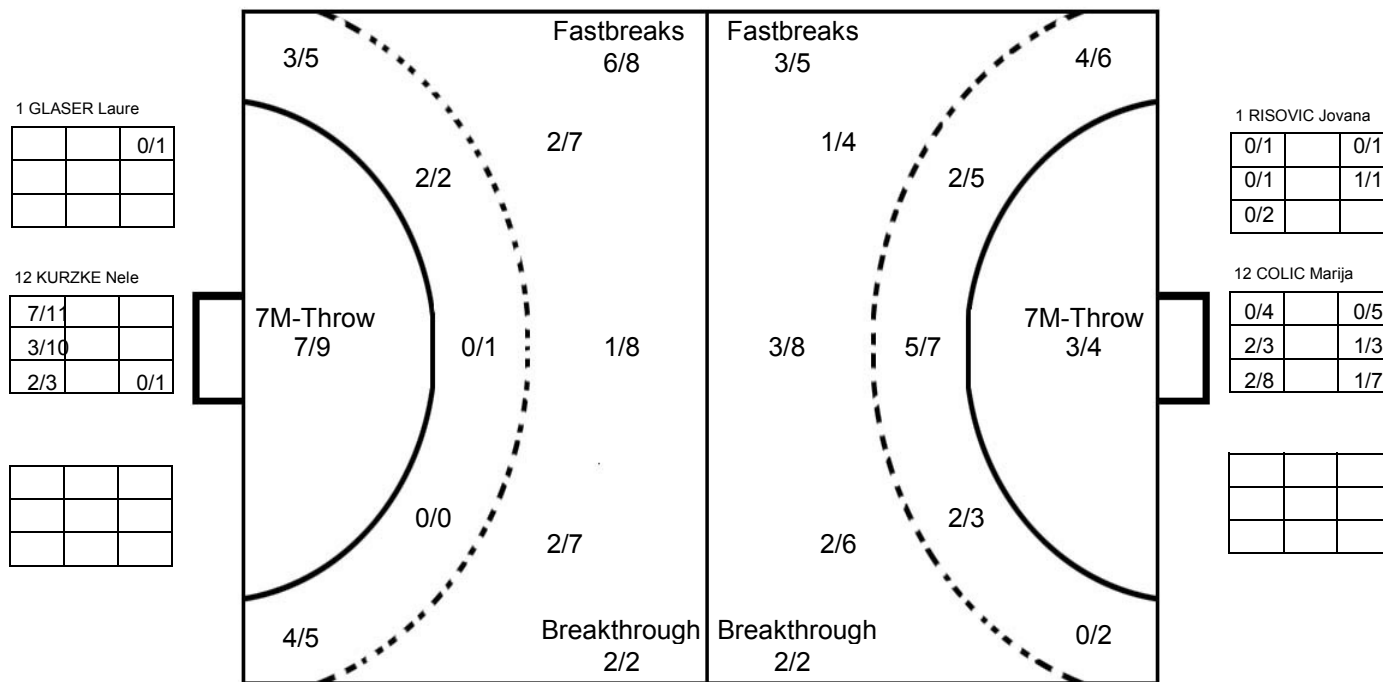

XVII WOMEN'S JUNIOR WORLD CHAMPIONSHIP 2010 IN KOR
MATCH SHOT REPORT

ROUND 1

MATCH 9

100717009-41-1/1

GERMANY

1 GLASER Laure	2 ZAPF Marlene	3 SCHULZE Luisa	4 HILDEBRAND Pia	5 MULLER Franziska	6 GROSSMANN Ina	7 SCHIRMER Maike	10 BONIGHAUSEN P
<table border="1"><tr><td></td><td></td><td></td></tr><tr><td></td><td></td><td></td></tr><tr><td></td><td></td><td></td></tr></table>	<table border="1"><tr><td></td><td></td><td></td></tr><tr><td>1</td><td></td><td>1</td></tr><tr><td>2</td><td></td><td>2</td></tr></table>	<table border="1"><tr><td>1</td><td></td><td>1</td></tr><tr><td></td><td></td><td></td></tr><tr><td></td><td></td><td></td></tr></table>	<table border="1"><tr><td></td><td></td><td></td></tr><tr><td></td><td></td><td></td></tr><tr><td></td><td></td><td></td></tr></table>	<table border="1"><tr><td></td><td></td><td></td></tr><tr><td></td><td></td><td></td></tr><tr><td></td><td></td><td></td></tr></table>	<table border="1"><tr><td></td><td></td><td>1</td></tr><tr><td></td><td></td><td></td></tr><tr><td>2</td><td></td><td>4</td></tr></table>	<table border="1"><tr><td>1</td><td></td><td>1</td></tr><tr><td>1</td><td></td><td></td></tr><tr><td>2</td><td></td><td></td></tr></table>	<table border="1"><tr><td>1</td><td></td><td>1</td></tr><tr><td></td><td></td><td></td></tr><tr><td></td><td></td><td></td></tr></table>
Post - 0 Miss - 0 Block - 0	Post - 2 Miss - 3 Block - 2	Post - 0 Miss - 1 Block - 0	Post - 0 Miss - 0 Block - 0	Post - 0 Miss - 0 Block - 0	Post - 0 Miss - 0 Block - 0	Post - 0 Miss - 0 Block - 0	Post - 1 Miss - 1 Block - 1
11 PREIS Lias marie	12 KURZKE Nele	13 SCHMELE Caroline	14 FISCHER Aline	15 NAIDZINAVICIUS K	16 KOCKLER Jessica	17 WENZL Julia	18 LEPPERT Anika
<table border="1"><tr><td></td><td></td><td></td></tr><tr><td></td><td></td><td></td></tr><tr><td></td><td></td><td></td></tr></table>	<table border="1"><tr><td></td><td></td><td></td></tr><tr><td></td><td></td><td></td></tr><tr><td></td><td></td><td></td></tr></table>	<table border="1"><tr><td></td><td></td><td></td></tr><tr><td></td><td></td><td></td></tr><tr><td></td><td></td><td></td></tr></table>	<table border="1"><tr><td></td><td></td><td></td></tr><tr><td></td><td></td><td></td></tr><tr><td></td><td></td><td></td></tr></table>	<table border="1"><tr><td></td><td></td><td>2</td></tr><tr><td></td><td></td><td>1</td></tr><tr><td></td><td></td><td></td></tr></table>	<table border="1"><tr><td></td><td></td><td></td></tr><tr><td></td><td></td><td></td></tr><tr><td></td><td></td><td></td></tr></table>	<table border="1"><tr><td>2</td><td></td><td></td></tr><tr><td></td><td></td><td></td></tr><tr><td>2</td><td></td><td></td></tr></table>	<table border="1"><tr><td></td><td></td><td></td></tr><tr><td></td><td></td><td></td></tr><tr><td></td><td></td><td></td></tr></table>
Post - 0 Miss - 0 Block - 0	Post - 0 Miss - 0 Block - 0	Post - 0 Miss - 0 Block - 0	Post - 0 Miss - 0 Block - 0	Post - 2 Miss - 0 Block - 4	Post - 0 Miss - 0 Block - 0	Post - 1 Miss - 1 Block - 1	Post - 0 Miss - 0 Block - 0

SERBIA

1 RISOVIC Jovana	2 RIBICIC Nina	4 RABATA Timea	5 POPOVIC Ivana	6 OBRADOVIC Marija	7 RADOICIC Maja	8 FILIPOVIC Sandra	9 VASIC Natalija
<table border="1"><tr><td></td><td></td><td></td></tr><tr><td></td><td></td><td></td></tr><tr><td></td><td></td><td></td></tr></table>	<table border="1"><tr><td></td><td></td><td></td></tr><tr><td></td><td></td><td></td></tr><tr><td></td><td></td><td></td></tr></table>	<table border="1"><tr><td>2</td><td></td><td>2</td></tr><tr><td></td><td></td><td></td></tr><tr><td></td><td></td><td>1</td></tr></table>	<table border="1"><tr><td></td><td></td><td></td></tr><tr><td></td><td></td><td></td></tr><tr><td></td><td></td><td></td></tr></table>	<table border="1"><tr><td></td><td></td><td></td></tr><tr><td></td><td></td><td></td></tr><tr><td></td><td></td><td></td></tr></table>	<table border="1"><tr><td></td><td></td><td></td></tr><tr><td></td><td></td><td></td></tr><tr><td>1</td><td></td><td></td></tr></table>	<table border="1"><tr><td></td><td></td><td></td></tr><tr><td></td><td></td><td></td></tr><tr><td></td><td></td><td></td></tr></table>	<table border="1"><tr><td></td><td></td><td></td></tr><tr><td></td><td></td><td></td></tr><tr><td></td><td></td><td></td></tr></table>
Post - 0 Miss - 0 Block - 0	Post - 0 Miss - 0 Block - 0	Post - 1 Miss - 0 Block - 0	Post - 0 Miss - 0 Block - 0	Post - 0 Miss - 0 Block - 0	Post - 0 Miss - 0 Block - 0	Post - 0 Miss - 0 Block - 0	Post - 0 Miss - 0 Block - 0
10 RADOJEVIC Dijana	12 COLIC Marija	16 GEORGIJEV K	17 NIKOLIC Zeljka	18 TOMANIC Tamara	20 ZIVKOVIC Jelena	22 CVIJIC Dragana	23 TRIFUNOVIC J
<table border="1"><tr><td></td><td></td><td></td></tr><tr><td></td><td></td><td>1</td></tr><tr><td></td><td></td><td>1</td></tr></table>	<table border="1"><tr><td></td><td></td><td></td></tr><tr><td></td><td></td><td></td></tr><tr><td></td><td></td><td></td></tr></table>	<table border="1"><tr><td></td><td></td><td></td></tr><tr><td></td><td></td><td></td></tr><tr><td></td><td></td><td></td></tr></table>	<table border="1"><tr><td></td><td></td><td>1</td></tr><tr><td></td><td></td><td></td></tr><tr><td>1</td><td></td><td>1</td></tr></table>	<table border="1"><tr><td></td><td></td><td></td></tr><tr><td></td><td></td><td></td></tr><tr><td></td><td></td><td></td></tr></table>	<table border="1"><tr><td>2</td><td></td><td></td></tr><tr><td></td><td></td><td></td></tr><tr><td>1</td><td></td><td>1</td></tr></table>	<table border="1"><tr><td></td><td></td><td></td></tr><tr><td></td><td></td><td></td></tr><tr><td>4</td><td></td><td></td></tr></table>	<table border="1"><tr><td></td><td></td><td>5</td></tr><tr><td></td><td></td><td></td></tr><tr><td>1</td><td></td><td></td></tr><tr><td></td><td></td><td></td></tr><tr><td>1</td><td></td><td>1</td></tr></table>
Post - 0 Miss - 0 Block - 0	Post - 0 Miss - 0 Block - 0	Post - 0 Miss - 0 Block - 0	Post - 0 Miss - 0 Block - 0	Post - 0 Miss - 0 Block - 0	Post - 1 Miss - 0 Block - 2	Post - 0 Miss - 0 Block - 0	Post - 1 Miss - 2 Block - 1