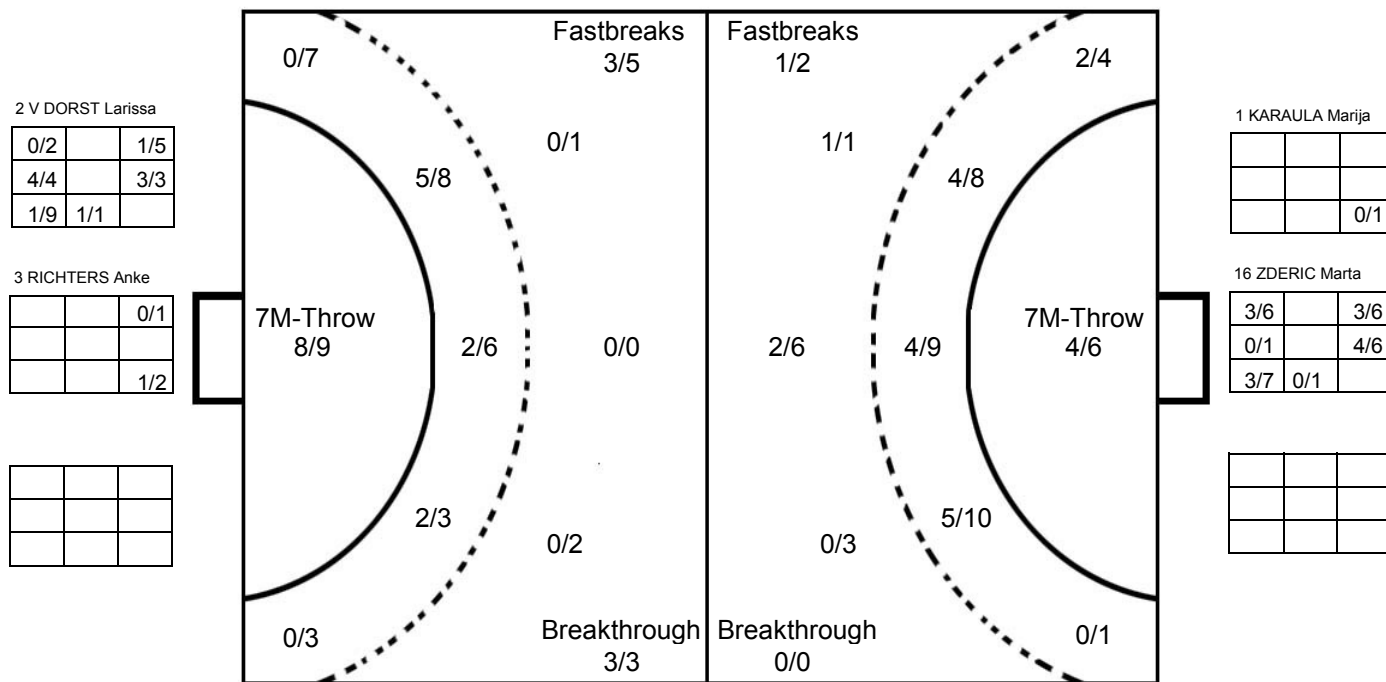

XVII WOMEN'S JUNIOR WORLD CHAMPIONSHIP 2010 IN KOR MATCH SHOT REPORT

ROUND 1

MATCH 6

100717006-41-1/1

NETHERLAND

2 V DORST Larissa	3 RICHTERS Anke	5 SMEETS Martine	6 POLMAN Estavana	7 KRAMER Jessy	8 KNIPPENBORG Lynn	10 DE HAZE Rachel	11 V D HEIJDEN L
<table border="1"><tr><td></td><td></td><td></td></tr><tr><td></td><td></td><td></td></tr><tr><td></td><td></td><td></td></tr></table>	<table border="1"><tr><td></td><td></td><td></td></tr><tr><td></td><td></td><td></td></tr><tr><td></td><td></td><td></td></tr></table>	<table border="1"><tr><td></td><td></td><td></td></tr><tr><td></td><td></td><td></td></tr><tr><td></td><td></td><td></td></tr></table>	<table border="1"><tr><td></td><td></td><td></td></tr><tr><td></td><td></td><td></td></tr><tr><td></td><td></td><td>1</td></tr></table>	<table border="1"><tr><td></td><td></td><td></td></tr><tr><td></td><td></td><td>1</td></tr><tr><td></td><td></td><td>2</td></tr></table>	<table border="1"><tr><td></td><td></td><td></td></tr><tr><td></td><td></td><td></td></tr><tr><td></td><td></td><td></td></tr></table>	<table border="1"><tr><td>1</td><td></td><td>1</td></tr><tr><td></td><td></td><td></td></tr><tr><td></td><td></td><td>1</td></tr></table>	<table border="1"><tr><td>1</td><td></td><td></td></tr><tr><td></td><td></td><td>1</td></tr><tr><td>3</td><td>1</td><td>5</td></tr></table>
Post - 0 Miss - 0 Block - 0	Post - 0 Miss - 0 Block - 0	Post - 0 Miss - 0 Block - 0	Post - 0 Miss - 0 Block - 0	Post - 0 Miss - 0 Block - 0	Post - 0 Miss - 0 Block - 0	Post - 0 Miss - 0 Block - 0	Post - 1 Miss - 3 Block - 1
12 ROZEMALEN C	14 SNELDER Danick	15 MOELKER Lisette	16 KUIK Inske	17 SCHOP Esther	19 BONT Debbie		
<table border="1"><tr><td></td><td></td><td></td></tr><tr><td></td><td></td><td></td></tr><tr><td>1</td><td></td><td></td></tr></table>	<table border="1"><tr><td></td><td></td><td>2</td></tr><tr><td></td><td></td><td></td></tr><tr><td></td><td></td><td></td></tr></table>	<table border="1"><tr><td></td><td></td><td></td></tr><tr><td></td><td></td><td></td></tr><tr><td></td><td></td><td></td></tr></table>	<table border="1"><tr><td></td><td></td><td></td></tr><tr><td></td><td></td><td></td></tr><tr><td></td><td></td><td></td></tr></table>	<table border="1"><tr><td></td><td></td><td></td></tr><tr><td></td><td></td><td></td></tr><tr><td></td><td></td><td></td></tr></table>	<table border="1"><tr><td></td><td></td><td></td></tr><tr><td></td><td></td><td></td></tr><tr><td>1</td><td></td><td></td></tr></table>	<table border="1"><tr><td></td><td></td><td></td></tr><tr><td></td><td></td><td></td></tr><tr><td></td><td></td><td></td></tr></table>	<table border="1"><tr><td></td><td></td><td></td></tr><tr><td></td><td></td><td></td></tr><tr><td></td><td></td><td></td></tr></table>
Post - 0 Miss - 0 Block - 0	Post - 0 Miss - 1 Block - 0	Post - 1 Miss - 0 Block - 0	Post - 0 Miss - 0 Block - 0	Post - 0 Miss - 0 Block - 0	Post - 0 Miss - 0 Block - 0		

CROATIA

1 KARLAULA Marija	2 TOMAC Marta	3 POLJAK Anita	6 SIMICIC Matea	7 RAJIC Ana	8 VIDOVIC Jelena	9 GRMOJA Nikolina	10 RONGRAC Iva
<table border="1"><tr><td></td><td></td><td></td></tr><tr><td></td><td></td><td></td></tr><tr><td></td><td></td><td></td></tr></table>	<table border="1"><tr><td>2</td><td></td><td></td></tr><tr><td></td><td></td><td></td></tr><tr><td>1</td><td></td><td>1</td></tr></table>	<table border="1"><tr><td></td><td></td><td>1</td></tr><tr><td></td><td></td><td></td></tr><tr><td>3</td><td></td><td>1</td></tr></table>	<table border="1"><tr><td></td><td></td><td></td></tr><tr><td></td><td></td><td></td></tr><tr><td></td><td></td><td></td></tr></table>	<table border="1"><tr><td></td><td></td><td></td></tr><tr><td></td><td></td><td></td></tr><tr><td>1</td><td></td><td></td></tr></table>	<table border="1"><tr><td></td><td></td><td></td></tr><tr><td></td><td></td><td></td></tr><tr><td></td><td></td><td></td></tr></table>	<table border="1"><tr><td></td><td></td><td>1</td></tr><tr><td></td><td></td><td></td></tr><tr><td></td><td></td><td>1</td></tr></table>	<table border="1"><tr><td></td><td></td><td></td></tr><tr><td></td><td></td><td></td></tr><tr><td></td><td></td><td></td></tr></table>
Post - 0 Miss - 0 Block - 0	Post - 0 Miss - 0 Block - 3	Post - 0 Miss - 3 Block - 0	Post - 0 Miss - 0 Block - 0	Post - 1 Miss - 1 Block - 0	Post - 0 Miss - 0 Block - 0	Post - 0 Miss - 2 Block - 0	Post - 0 Miss - 0 Block - 0
11 JAJCEVIC Ana	13 GUGIC Anamarila	14 JANKOVIC Natasa	15 MILIC Marija	16 ZDERIC Marta	17 JEZIC Katarina	18 OSTARIJAS Petra	19 FRANKOVIC Lana
<table border="1"><tr><td></td><td></td><td></td></tr><tr><td></td><td></td><td></td></tr><tr><td></td><td></td><td></td></tr></table>	<table border="1"><tr><td></td><td></td><td></td></tr><tr><td></td><td></td><td></td></tr><tr><td></td><td></td><td></td></tr></table>	<table border="1"><tr><td></td><td></td><td></td></tr><tr><td></td><td></td><td></td></tr><tr><td></td><td></td><td></td></tr></table>	<table border="1"><tr><td></td><td></td><td></td></tr><tr><td></td><td></td><td></td></tr><tr><td></td><td></td><td></td></tr></table>	<table border="1"><tr><td></td><td></td><td></td></tr><tr><td></td><td></td><td></td></tr><tr><td></td><td></td><td></td></tr></table>	<table border="1"><tr><td></td><td></td><td>1</td></tr><tr><td></td><td></td><td></td></tr><tr><td>2</td><td></td><td></td></tr></table>	<table border="1"><tr><td></td><td></td><td>1</td></tr><tr><td></td><td></td><td></td></tr><tr><td></td><td></td><td>1</td></tr></table>	<table border="1"><tr><td></td><td></td><td>1</td></tr><tr><td></td><td></td><td></td></tr><tr><td></td><td></td><td>4</td></tr></table>
Post - 0 Miss - 0 Block - 0	Post - 0 Miss - 0 Block - 0	Post - 0 Miss - 0 Block - 0	Post - 0 Miss - 0 Block - 1	Post - 0 Miss - 0 Block - 0	Post - 0 Miss - 0 Block - 0	Post - 0 Miss - 0 Block - 0	Post - 0 Miss - 0 Block - 1