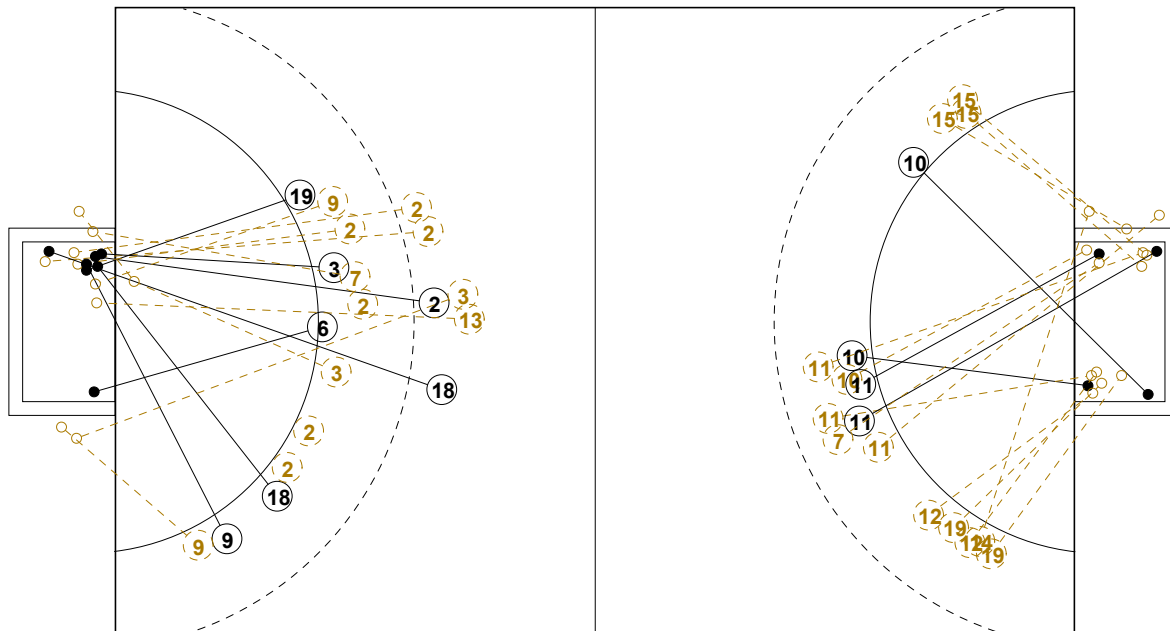

COURT PLAYER: GOALS/SHOTS

GOALKEEPER: SAVED/SHOTS

TEAM TOTALS	GOALS	SAVED	MISSED	POST	BLOCKED	TOTAL	RATE(%)
Field Shot	2	5	2			9	22.2%
Line Shot	13	7	2		5	27	48.1%
Wing Shot	2	1	2			5	40.0%
Fastbreak	1			1		2	50.0%
Breakthrough							0.0%
Free Throw	1					1	100.0%
7M-Throw	4	2				6	66.7%

XVII WOMEN'S JUNIOR WORLD CHAMPIONSHIP 2010 IN KOR PICTORIAL MATCH STATISTICS

ROUND 1

MATCH 6

100717006-21-1/1

1st Half
12 : 14

2nd Half
23 : 23

XVII WOMEN'S JUNIOR WORLD CHAMPIONSHIP 2010 IN KOR MATCH SHOT REPORT