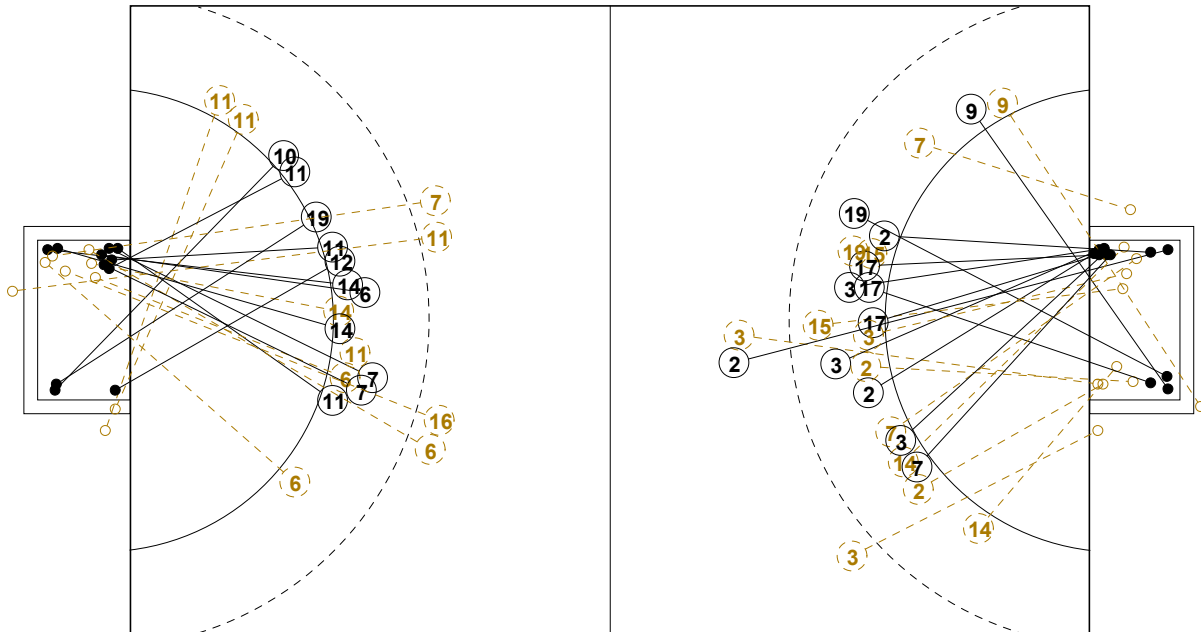

XVII WOMEN'S JUNIOR WORLD CHAMPIONSHIP 2010 IN KOR PICTORIAL MATCH STATISTICS

ROUND 1

MATCH 6

100717006-21-1/1