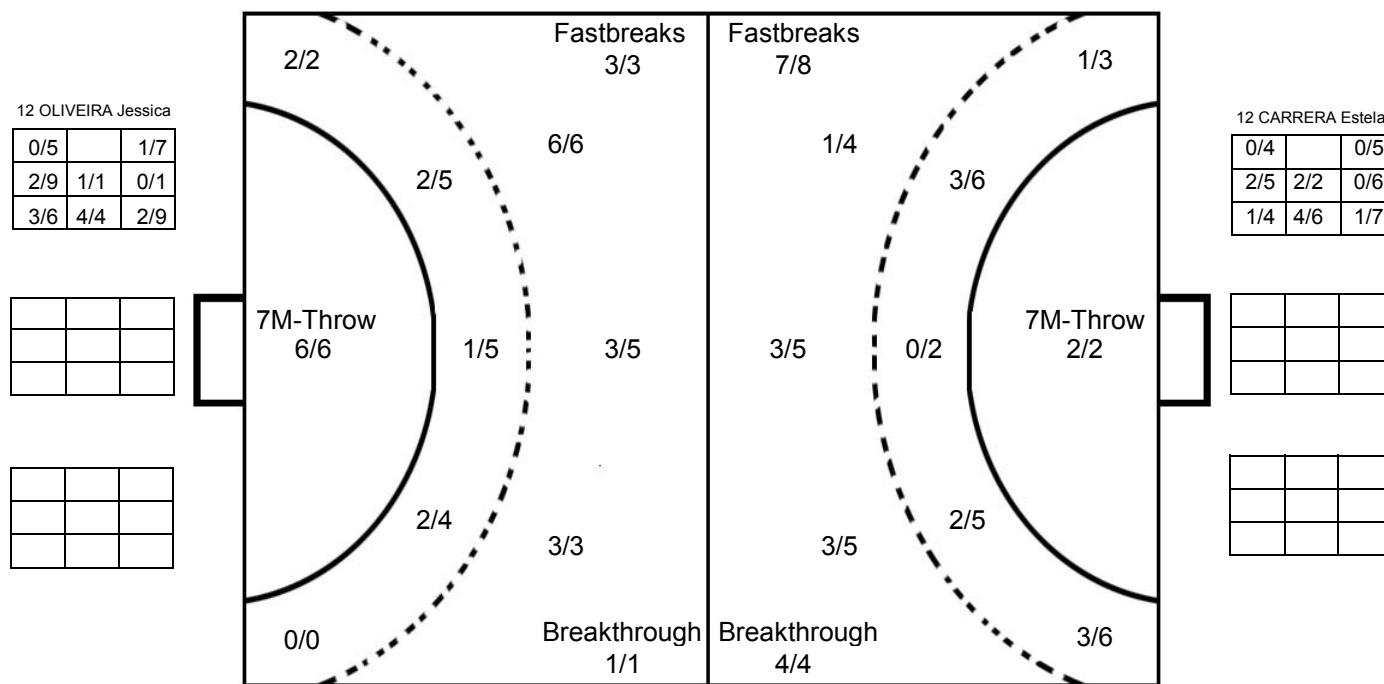

XVII WOMEN'S JUNIOR WORLD CHAMPIONSHIP 2010 IN KOR
MATCH SHOT REPORT

ROUND 2

MATCH 15

100717015-41-1/1

BRAZIL

2 PEREIRA Agda	3 QUINTING Jessica	5 ROCHA Dayane	7 SOUZA Karoline	8 SANTOS Veronica	9 BROCARDI Barbara	10 PEIXOTO Myllena	11 ROCATELLI M
1			2				
1							
			2				
2		1	1				
Post - 0 Miss - 0 Block - 0	Post - 0 Miss - 0 Block - 0	Post - 0 Miss - 0 Block - 0	Post - 0 Miss - 1 Block - 0	Post - 0 Miss - 0 Block - 0	Post - 0 Miss - 0 Block - 0	Post - 0 Miss - 0 Block - 0	Post - 0 Miss - 0 Block - 0
12 OLIVEIRA Jessica	13 MACEDO Vitoria	14 VIEIRA Samara	15 MARCONDES Thais	16 SILVA Agatha	17 FAJARDO Carolina	18 OSHIRO Janaina	19 CASTRO Adriana
						1	
			1			1	
			1				2
		2	2				1
		1					1
		1					1
Post - 0 Miss - 0 Block - 0	Post - 0 Miss - 0 Block - 0	Post - 0 Miss - 0 Block - 0	Post - 0 Miss - 0 Block - 0	Post - 0 Miss - 0 Block - 0	Post - 0 Miss - 0 Block - 0	Post - 0 Miss - 0 Block - 0	Post - 0 Miss - 0 Block - 0