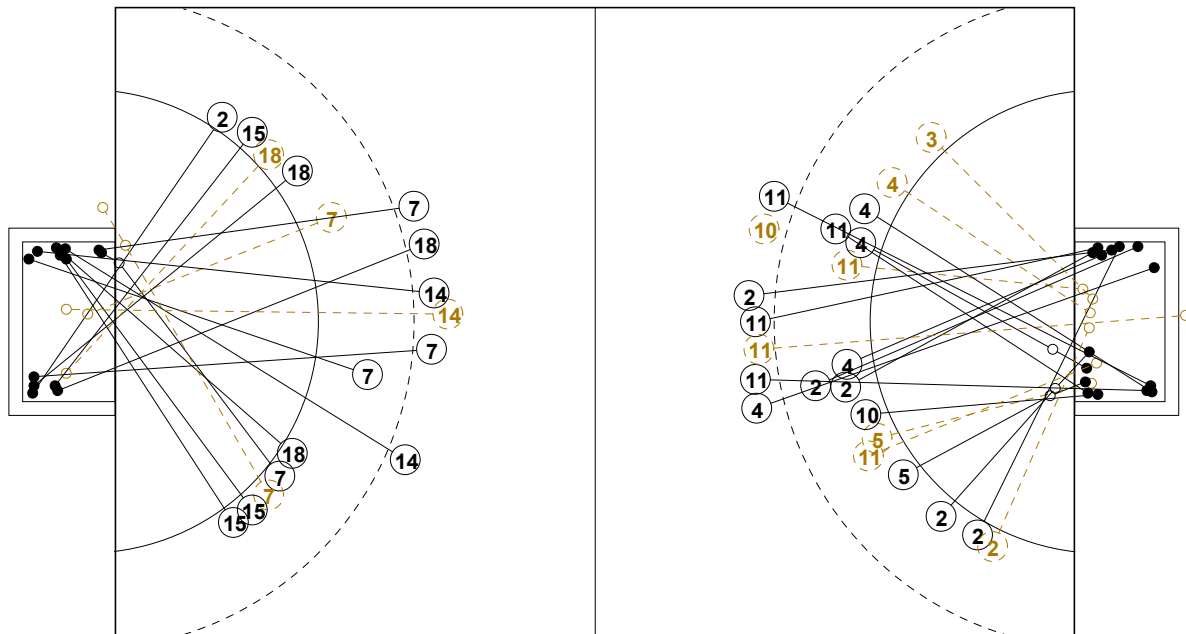

XVII WOMEN'S JUNIOR WORLD CHAMPIONSHIP 2010 IN KOR PICTORIAL MATCH STATISTICS

ROUND 2

MATCH 15

100717015-21-1/1

1st Half
13 : 12

2nd Half
29 : 29