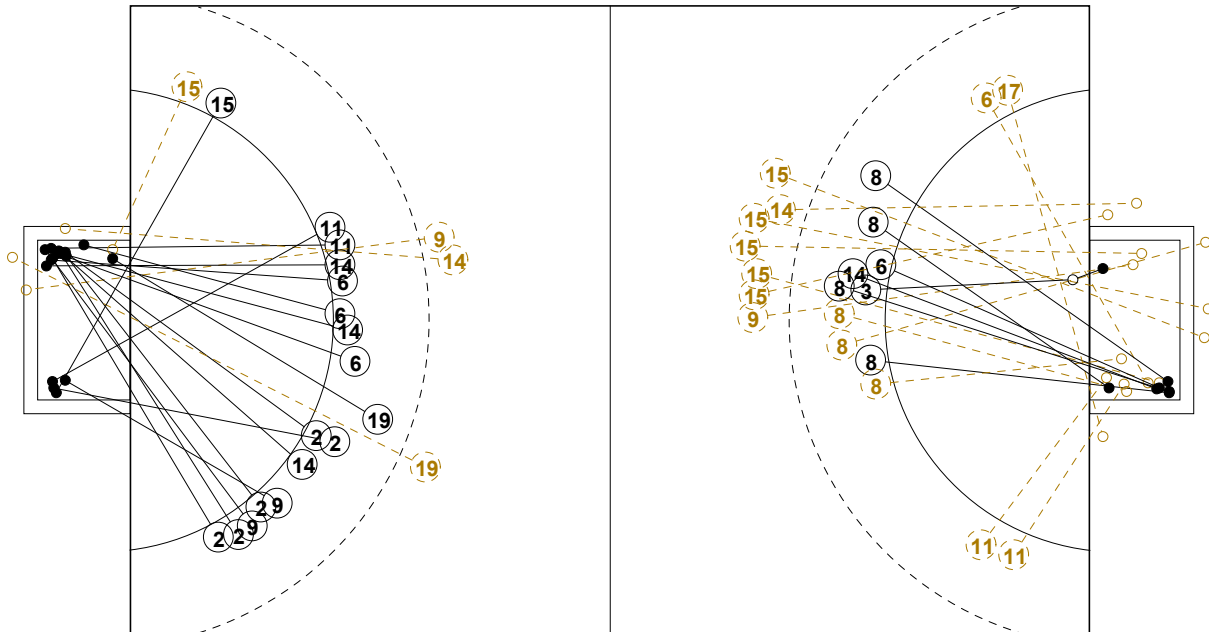

XVII WOMEN'S JUNIOR WORLD CHAMPIONSHIP 2010 IN KOR

PICTORIAL MATCH STATISTICS

ROUND 2

MATCH 14

100717014-21-1/1