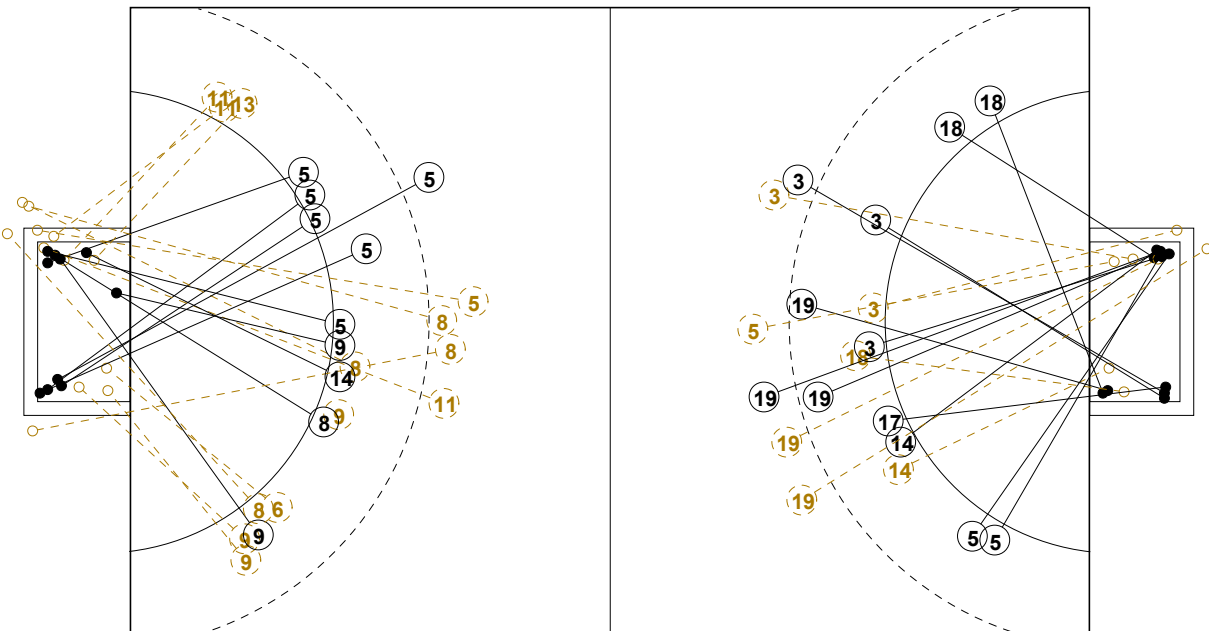

COURT PLAYER: GOALS/SHOTS

GOALKEEPER: SAVED/SHOTS

TEAM TOTALS	GOALS	SAVED	MISSED	POST	BLOCKED	TOTAL	RATE(%)
Field Shot	4	3	1	2		10	40.0%
Line Shot	7	1				8	87.5%
Wing Shot	6	1				7	85.7%
Fastbreak	10	1		1		12	83.3%
Breakthrough	2					2	100.0%
Free Throw			1			1	0.0%
7M-Throw	8	2	1	1		12	66.7%

XVII WOMEN'S JUNIOR WORLD CHAMPIONSHIP 2010 IN KOR

PICTORIAL MATCH STATISTICS

ROUND 2

MATCH 14

100717014-21-1/1

1st Half
20 : 7

2nd Half
18 : 37

THE 17th WOMEN'S JUNIOR HANDBALL WORLD CHAMPIONSHIP
2010 SEOUL GWANGJU CHEONAN