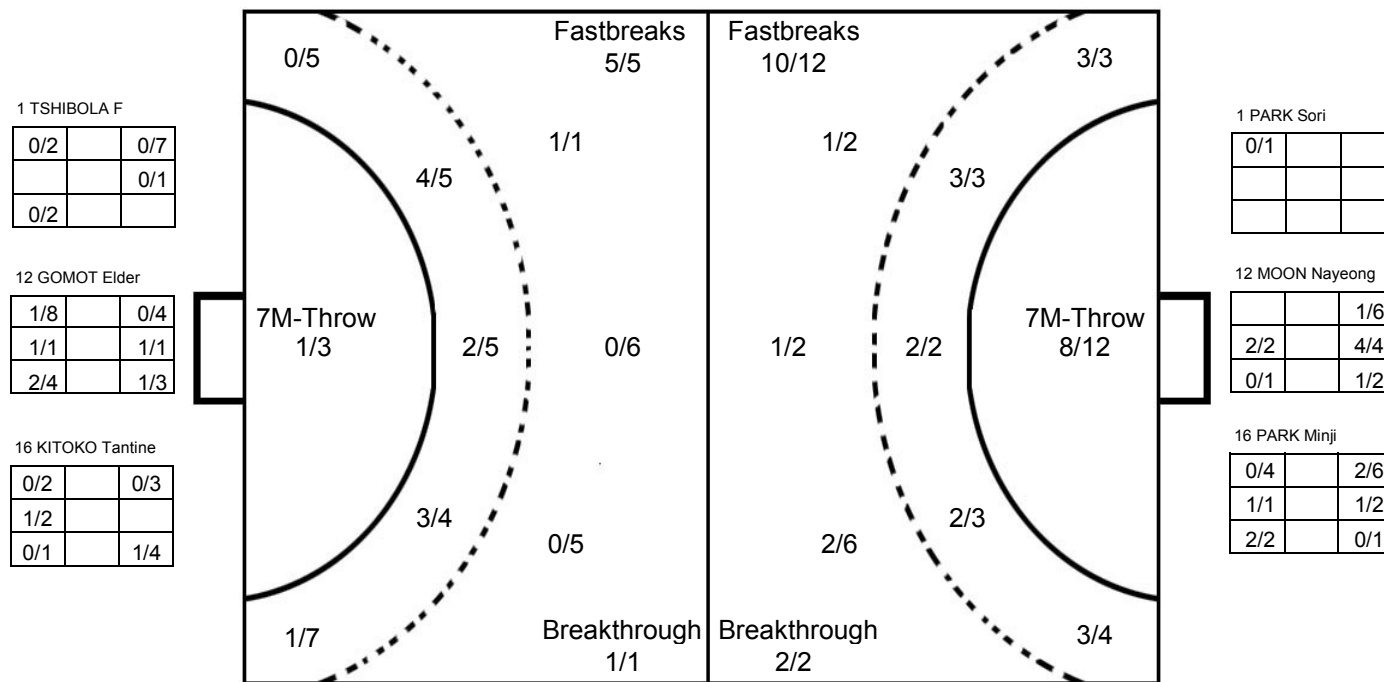

THE 17th WOMEN'S JUNIOR HANDBALL WORLD CHAMPIONSHIP
2010 SEOUL GWANGJU CHEONAN

PHMS Pictorial Handball Match Statistics

IHF Official System

XVII WOMEN'S JUNIOR WORLD CHAMPIONSHIP 2010 IN KOR

MATCH SHOT REPORT

ROUND 2

MATCH 14

100717014-41-1/1

DR CONGO

1 TSHIBOLA F	2 MAYINGA Bijou	3 MONGA Mireille	4 MITONGA Hardi	5 BABINA Carine	6 KATETE Bibiche	7 EKOFO Mimi	8 SIMBI Nathalie
<table border="1" style="width: 100%;"><tr><td> </td><td> </td><td> </td></tr><tr><td> </td><td> </td><td> </td></tr><tr><td> </td><td> </td><td> </td></tr></table>	<table border="1" style="width: 100%;"><tr><td> </td><td> </td><td> </td></tr><tr><td> </td><td> </td><td> </td></tr><tr><td> </td><td> </td><td> </td></tr></table>	<table border="1" style="width: 100%;"><tr><td> </td><td> </td><td> </td></tr><tr><td> </td><td> </td><td> </td></tr><tr><td>1</td><td> </td><td> </td></tr></table>	<table border="1" style="width: 100%;"><tr><td> </td><td> </td><td> </td></tr><tr><td> </td><td> </td><td> </td></tr><tr><td> </td><td> </td><td> </td></tr></table>	<table border="1" style="width: 100%;"><tr><td>4</td><td> </td><td>2</td></tr><tr><td> </td><td> </td><td> </td></tr><tr><td> </td><td> </td><td> </td></tr></table>	<table border="1" style="width: 100%;"><tr><td> </td><td> </td><td>1</td></tr><tr><td> </td><td> </td><td> </td></tr><tr><td> </td><td> </td><td> </td></tr></table>	<table border="1" style="width: 100%;"><tr><td> </td><td> </td><td> </td></tr><tr><td> </td><td> </td><td> </td></tr><tr><td> </td><td> </td><td> </td></tr></table>	<table border="1" style="width: 100%;"><tr><td> </td><td> </td><td>4</td></tr><tr><td> </td><td> </td><td> </td></tr><tr><td> </td><td> </td><td>1</td></tr></table>
Post - 0 Miss - 0 Block - 0	Post - 0 Miss - 0 Block - 0	Post - 0 Miss - 0 Block - 0	Post - 0 Miss - 0 Block - 0	Post - 1 Miss - 0 Block - 0	Post - 0 Miss - 0 Block - 0	Post - 0 Miss - 0 Block - 0	Post - 0 Miss - 5 Block - 0
9 KABEDI Olga	11 NGAKIMI P	12 GOMOT Elder	13 ISSIE Roselyne	14 LAYING Laetitia	15 KAPENDE Naomi	16 KITOKO Tantine	17 PELA Bango
<table border="1" style="width: 100%;"><tr><td>1</td><td> </td><td>1</td></tr><tr><td> </td><td> </td><td> </td></tr><tr><td> </td><td> </td><td>1</td></tr></table>	<table border="1" style="width: 100%;"><tr><td> </td><td> </td><td> </td></tr><tr><td> </td><td> </td><td> </td></tr><tr><td> </td><td> </td><td> </td></tr></table>	<table border="1" style="width: 100%;"><tr><td> </td><td> </td><td> </td></tr><tr><td> </td><td> </td><td> </td></tr><tr><td> </td><td> </td><td> </td></tr></table>	<table border="1" style="width: 100%;"><tr><td> </td><td> </td><td> </td></tr><tr><td> </td><td> </td><td> </td></tr><tr><td> </td><td> </td><td> </td></tr></table>	<table border="1" style="width: 100%;"><tr><td> </td><td> </td><td>1</td></tr><tr><td> </td><td> </td><td>1</td></tr><tr><td> </td><td> </td><td> </td></tr></table>	<table border="1" style="width: 100%;"><tr><td> </td><td> </td><td> </td></tr><tr><td> </td><td> </td><td> </td></tr><tr><td> </td><td> </td><td> </td></tr></table>	<table border="1" style="width: 100%;"><tr><td> </td><td> </td><td> </td></tr><tr><td> </td><td> </td><td> </td></tr><tr><td> </td><td> </td><td> </td></tr></table>	<table border="1" style="width: 100%;"><tr><td> </td><td> </td><td> </td></tr><tr><td> </td><td> </td><td> </td></tr><tr><td> </td><td> </td><td> </td></tr></table>
Post - 0 Miss - 1 Block - 1	Post - 1 Miss - 0 Block - 0	Post - 0 Miss - 0 Block - 0	Post - 0 Miss - 0 Block - 0	Post - 1 Miss - 1 Block - 0	Post - 0 Miss - 3 Block - 0	Post - 0 Miss - 0 Block - 0	Post - 0 Miss - 1 Block - 0

KOREA

1 PARK Sori	2 JO Hyobi	3 CHOI Sumin	5 KIM Seonhwa	6 NAM Yeongsin	8 LEE Eunbi	9 LEE Semi	11 JUNG Yura
<table border="1" style="width: 100%;"><tr><td> </td><td> </td><td> </td></tr><tr><td> </td><td> </td><td> </td></tr><tr><td> </td><td> </td><td> </td></tr></table>	<table border="1" style="width: 100%;"><tr><td>1</td><td> </td><td>4</td></tr><tr><td> </td><td> </td><td> </td></tr><tr><td> </td><td> </td><td> </td></tr></table>	<table border="1" style="width: 100%;"><tr><td>1</td><td> </td><td>2</td></tr><tr><td> </td><td> </td><td> </td></tr><tr><td> </td><td> </td><td> </td></tr></table>	<table border="1" style="width: 100%;"><tr><td>2</td><td> </td><td> </td></tr><tr><td> </td><td> </td><td> </td></tr><tr><td>1</td><td> </td><td>1</td></tr></table>	<table border="1" style="width: 100%;"><tr><td> </td><td> </td><td>2</td></tr><tr><td> </td><td> </td><td>1</td></tr><tr><td> </td><td> </td><td> </td></tr></table>	<table border="1" style="width: 100%;"><tr><td> </td><td> </td><td> </td></tr><tr><td> </td><td> </td><td> </td></tr><tr><td> </td><td> </td><td> </td></tr></table>	<table border="1" style="width: 100%;"><tr><td>1</td><td> </td><td>1</td></tr><tr><td> </td><td> </td><td> </td></tr><tr><td>2</td><td> </td><td> </td></tr></table>	<table border="1" style="width: 100%;"><tr><td>1</td><td> </td><td>1</td></tr><tr><td> </td><td> </td><td> </td></tr><tr><td> </td><td> </td><td> </td></tr></table>
Post - 0 Miss - 0 Block - 0	Post - 0 Miss - 1 Block - 0	Post - 1 Miss - 0 Block - 0	Post - 0 Miss - 0 Block - 0	Post - 0 Miss - 0 Block - 0	Post - 0 Miss - 0 Block - 0	Post - 1 Miss - 0 Block - 0	Post - 0 Miss - 0 Block - 0
12 MOON Nayeong	13 RYU Eunhee	14 JUNG Juri	15 PARK Suyoung	16 PARK Minji	17 LEE Sooyeon	18 KIM Sunhae	19 KIM Eunkyeong
<table border="1" style="width: 100%;"><tr><td> </td><td> </td><td> </td></tr><tr><td> </td><td> </td><td> </td></tr><tr><td> </td><td> </td><td> </td></tr></table>	<table border="1" style="width: 100%;"><tr><td> </td><td> </td><td> </td></tr><tr><td> </td><td> </td><td> </td></tr><tr><td> </td><td> </td><td> </td></tr></table>	<table border="1" style="width: 100%;"><tr><td>1</td><td> </td><td>3</td></tr><tr><td> </td><td> </td><td> </td></tr><tr><td>1</td><td> </td><td>1</td></tr></table>	<table border="1" style="width: 100%;"><tr><td>1</td><td> </td><td> </td></tr><tr><td> </td><td> </td><td> </td></tr><tr><td> </td><td> </td><td> </td></tr></table>	<table border="1" style="width: 100%;"><tr><td> </td><td> </td><td> </td></tr><tr><td> </td><td> </td><td> </td></tr><tr><td> </td><td> </td><td> </td></tr></table>	<table border="1" style="width: 100%;"><tr><td> </td><td> </td><td>1</td></tr><tr><td> </td><td> </td><td> </td></tr><tr><td> </td><td> </td><td> </td></tr></table>	<table border="1" style="width: 100%;"><tr><td>1</td><td> </td><td> </td></tr><tr><td> </td><td> </td><td> </td></tr><tr><td> </td><td> </td><td>1</td></tr></table>	<table border="1" style="width: 100%;"><tr><td>2</td><td> </td><td> </td></tr><tr><td>1</td><td> </td><td> </td></tr><tr><td>1</td><td> </td><td>2</td></tr></table>
Post - 0 Miss - 0 Block - 0	Post - 0 Miss - 0 Block - 0	Post - 2 Miss - 0 Block - 0	Post - 0 Miss - 0 Block - 0	Post - 0 Miss - 0 Block - 0	Post - 0 Miss - 0 Block - 0	Post - 0 Miss - 0 Block - 0	Post - 0 Miss - 2 Block - 0