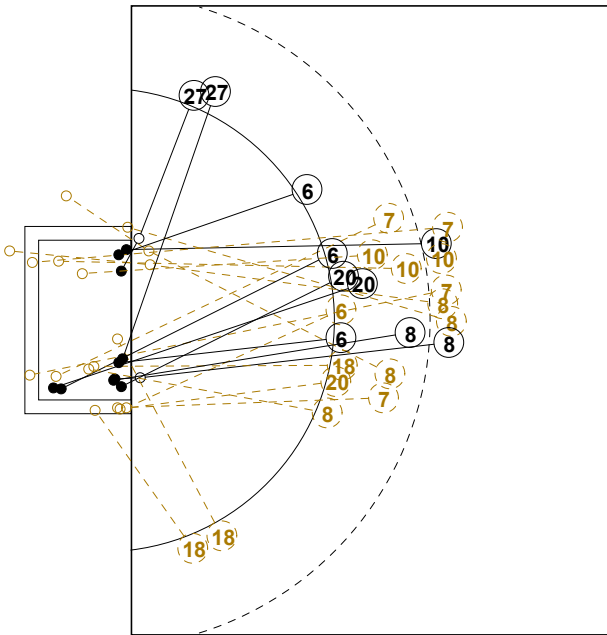

XVII WOMEN'S JUNIOR WORLD CHAMPIONSHIP 2010 IN KOR PICTORIAL MATCH STATISTICS

ROUND 2

MATCH 13

100717013-21-1/1

1st Half
11 : 13