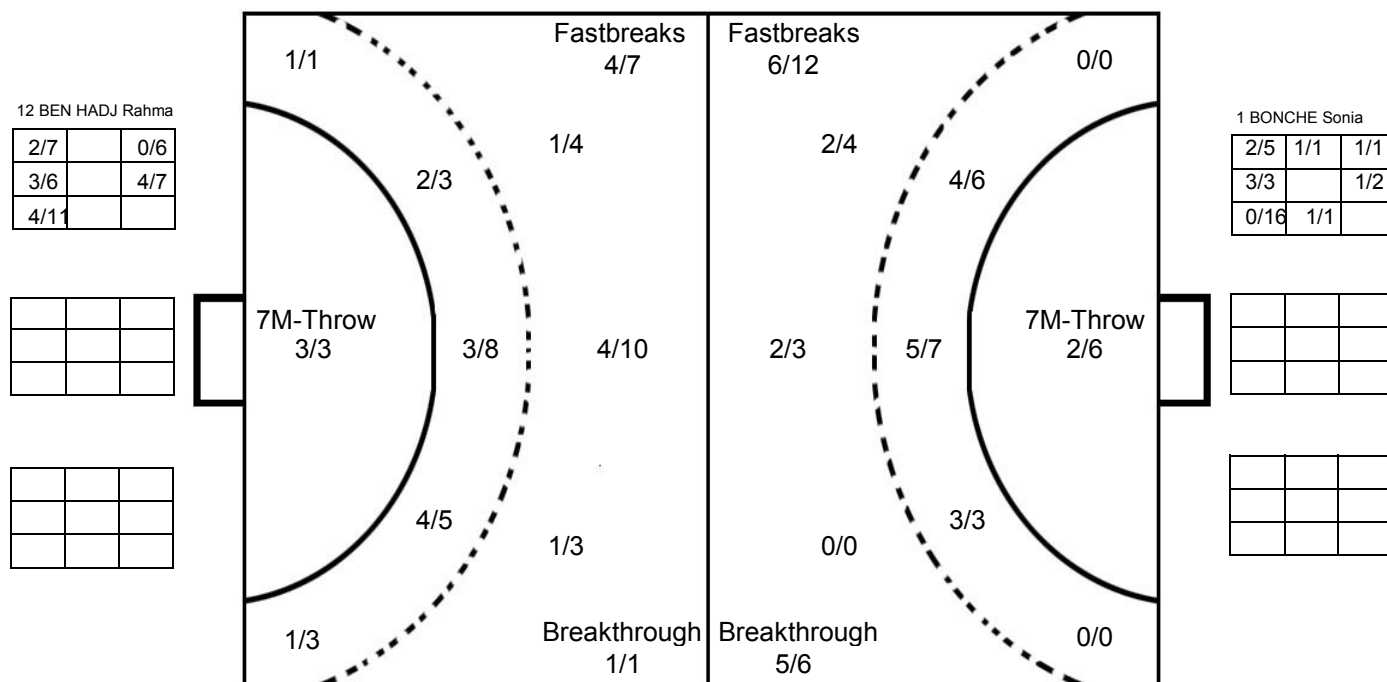

XVII WOMEN'S JUNIOR WORLD CHAMPIONSHIP 2010 IN KOR
MATCH SHOT REPORT

ROUND 2

MATCH 13

100717013-41-1/1

TUNISIA

1 ARFAOUI Samira	3 SEKRI Olfa	6 EL GHAOUI Asma	7 KABLOUTI Chaima	8 DHAOUADI Maroua	9 CHABCHOUB Takwa	10 DAOULA Nesrine	11 MANSOURI Nesrine
<table border="1"><tr><td></td><td></td><td></td></tr><tr><td></td><td></td><td></td></tr><tr><td></td><td></td><td></td></tr></table>	<table border="1"><tr><td></td><td></td><td></td></tr><tr><td></td><td></td><td></td></tr><tr><td></td><td></td><td></td></tr></table>	<table border="1"><tr><td>1</td><td></td><td></td></tr><tr><td></td><td></td><td></td></tr><tr><td>4</td><td></td><td>2</td></tr></table>	<table border="1"><tr><td></td><td></td><td></td></tr><tr><td></td><td></td><td></td></tr><tr><td>1</td><td></td><td></td></tr></table>	<table border="1"><tr><td>1</td><td></td><td></td></tr><tr><td></td><td></td><td></td></tr><tr><td>5</td><td></td><td></td></tr></table>	<table border="1"><tr><td></td><td></td><td></td></tr><tr><td></td><td></td><td></td></tr><tr><td></td><td></td><td></td></tr></table>	<table border="1"><tr><td></td><td></td><td></td></tr><tr><td></td><td></td><td></td></tr><tr><td></td><td></td><td>1</td></tr></table>	<table border="1"><tr><td></td><td></td><td></td></tr><tr><td></td><td></td><td></td></tr><tr><td></td><td></td><td></td></tr></table>
Post - 0 Miss - 0 Block - 0	Post - 0 Miss - 0 Block - 0	Post - 1 Miss - 0 Block - 0	Post - 3 Miss - 0 Block - 1	Post - 1 Miss - 2 Block - 1	Post - 0 Miss - 0 Block - 0	Post - 0 Miss - 0 Block - 1	Post - 0 Miss - 0 Block - 0
12 BEN HADJ Rahma	14 BELGHALI Maroua	16 GABTNI Eya	17 NAGAZI Souha	18 HLAILI Refka	19 TRABELSI Sana	20 GHERISSI Elhem	27 GHOMRASNI Ahlem
<table border="1"><tr><td></td><td></td><td></td></tr><tr><td></td><td></td><td></td></tr><tr><td></td><td></td><td></td></tr></table>	<table border="1"><tr><td></td><td></td><td></td></tr><tr><td></td><td></td><td></td></tr><tr><td></td><td></td><td></td></tr></table>	<table border="1"><tr><td></td><td></td><td></td></tr><tr><td></td><td></td><td></td></tr><tr><td></td><td></td><td></td></tr></table>	<table border="1"><tr><td></td><td></td><td></td></tr><tr><td></td><td></td><td></td></tr><tr><td></td><td></td><td></td></tr></table>	<table border="1"><tr><td></td><td></td><td></td></tr><tr><td></td><td></td><td></td></tr><tr><td>2</td><td></td><td>1</td></tr></table>	<table border="1"><tr><td></td><td></td><td></td></tr><tr><td></td><td></td><td></td></tr><tr><td></td><td></td><td></td></tr></table>	<table border="1"><tr><td>1</td><td></td><td></td></tr><tr><td></td><td></td><td></td></tr><tr><td></td><td></td><td>1</td></tr></table>	<table border="1"><tr><td></td><td></td><td></td></tr><tr><td></td><td></td><td></td></tr><tr><td>1</td><td></td><td>1</td></tr></table>
Post - 0 Miss - 0 Block - 0	Post - 0 Miss - 0 Block - 0	Post - 0 Miss - 0 Block - 0	Post - 0 Miss - 1 Block - 0	Post - 1 Miss - 0 Block - 0	Post - 0 Miss - 0 Block - 0	Post - 1 Miss - 0 Block - 0	Post - 0 Miss - 0 Block - 0

FRANCE

1 BONCHE Sonia	2 DE LA BRETECHE S	4 RINGAYEN Martine	5 NZE MINKO E	6 TURPIN Eva	9 KAMDOP Laura	10 CISSE Koumba	11 LE BIHAN Manon
<table border="1"><tr><td></td><td></td><td></td></tr><tr><td></td><td></td><td></td></tr><tr><td></td><td></td><td></td></tr></table>	<table border="1"><tr><td></td><td>3</td><td></td></tr><tr><td></td><td></td><td></td></tr><tr><td></td><td></td><td></td></tr></table>	<table border="1"><tr><td></td><td></td><td>1</td></tr><tr><td></td><td></td><td></td></tr><tr><td>1</td><td></td><td></td></tr></table>	<table border="1"><tr><td></td><td></td><td>1</td></tr><tr><td></td><td></td><td>1</td></tr><tr><td>2</td><td></td><td>1</td></tr></table>	<table border="1"><tr><td>1</td><td></td><td>1</td></tr><tr><td></td><td></td><td></td></tr><tr><td></td><td></td><td></td></tr></table>	<table border="1"><tr><td></td><td></td><td></td></tr><tr><td>1</td><td></td><td></td></tr><tr><td>1</td><td></td><td>1</td></tr></table>	<table border="1"><tr><td></td><td></td><td></td></tr><tr><td>1</td><td></td><td></td></tr><tr><td></td><td></td><td></td></tr></table>	<table border="1"><tr><td></td><td></td><td></td></tr><tr><td></td><td></td><td></td></tr><tr><td></td><td></td><td></td></tr></table>
Post - 0 Miss - 0 Block - 0	Post - 0 Miss - 1 Block - 0	Post - 0 Miss - 0 Block - 0	Post - 0 Miss - 0 Block - 0	Post - 0 Miss - 0 Block - 0	Post - 1 Miss - 0 Block - 0	Post - 0 Miss - 0 Block - 0	Post - 0 Miss - 0 Block - 0
12 FOGGEA Julie	13 BULLEUX Chloe	14 PRUDHOMME	15 GELEBART Laura I	16 LEYTHIENNE P	17 BLARD Celine	18 NIOMBLA G	20 MANGA Christelle
<table border="1"><tr><td></td><td></td><td></td></tr><tr><td></td><td></td><td></td></tr><tr><td></td><td></td><td></td></tr></table>	<table border="1"><tr><td>1</td><td></td><td></td></tr><tr><td>1</td><td></td><td></td></tr><tr><td></td><td></td><td></td></tr></table>	<table border="1"><tr><td>3</td><td></td><td></td></tr><tr><td></td><td></td><td>1</td></tr><tr><td></td><td></td><td></td></tr></table>	<table border="1"><tr><td></td><td></td><td></td></tr><tr><td></td><td></td><td></td></tr><tr><td></td><td></td><td></td></tr></table>	<table border="1"><tr><td></td><td></td><td></td></tr><tr><td></td><td></td><td></td></tr><tr><td></td><td></td><td></td></tr></table>	<table border="1"><tr><td></td><td></td><td>1</td></tr><tr><td>1</td><td></td><td></td></tr><tr><td>1</td><td></td><td></td></tr></table>	<table border="1"><tr><td></td><td></td><td></td></tr><tr><td></td><td></td><td></td></tr><tr><td></td><td></td><td>3</td></tr></table>	<table border="1"><tr><td></td><td></td><td></td></tr><tr><td></td><td></td><td></td></tr><tr><td>1</td><td></td><td></td></tr></table>
Post - 0 Miss - 0 Block - 0	Post - 0 Miss - 0 Block - 0	Post - 0 Miss - 1 Block - 0	Post - 0 Miss - 0 Block - 0	Post - 0 Miss - 0 Block - 0	Post - 0 Miss - 0 Block - 0	Post - 0 Miss - 0 Block - 0	Post - 0 Miss - 0 Block - 0