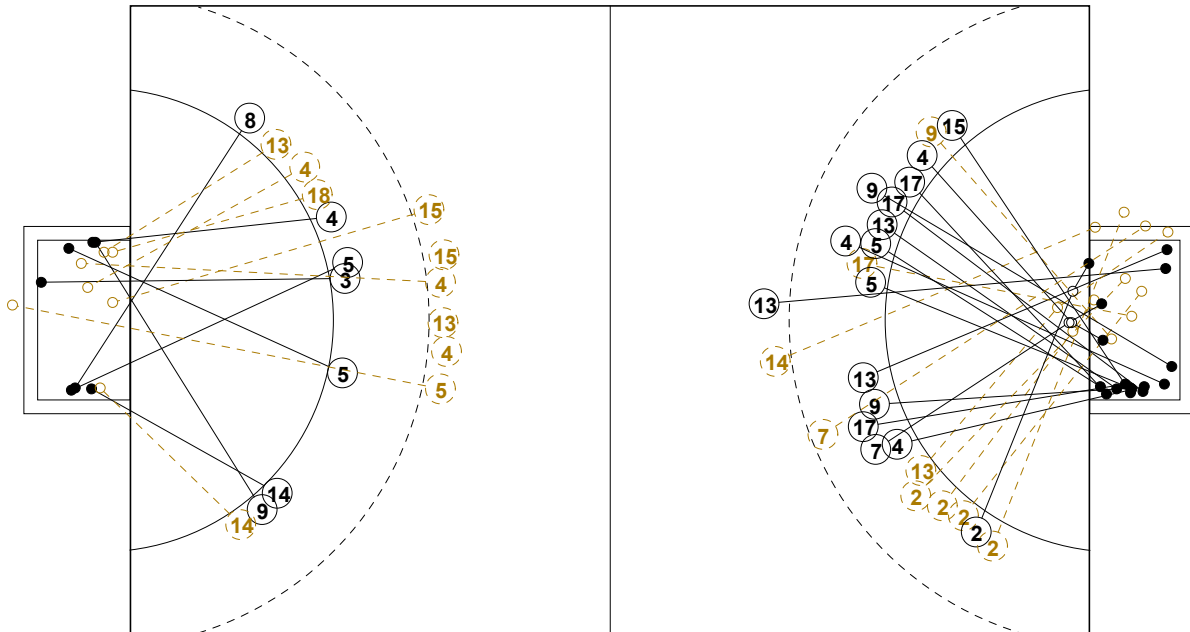

XVII WOMEN'S JUNIOR WORLD CHAMPIONSHIP 2010 IN KOR PICTORIAL MATCH STATISTICS

ROUND 1

MATCH 11

100717011-21-1/1