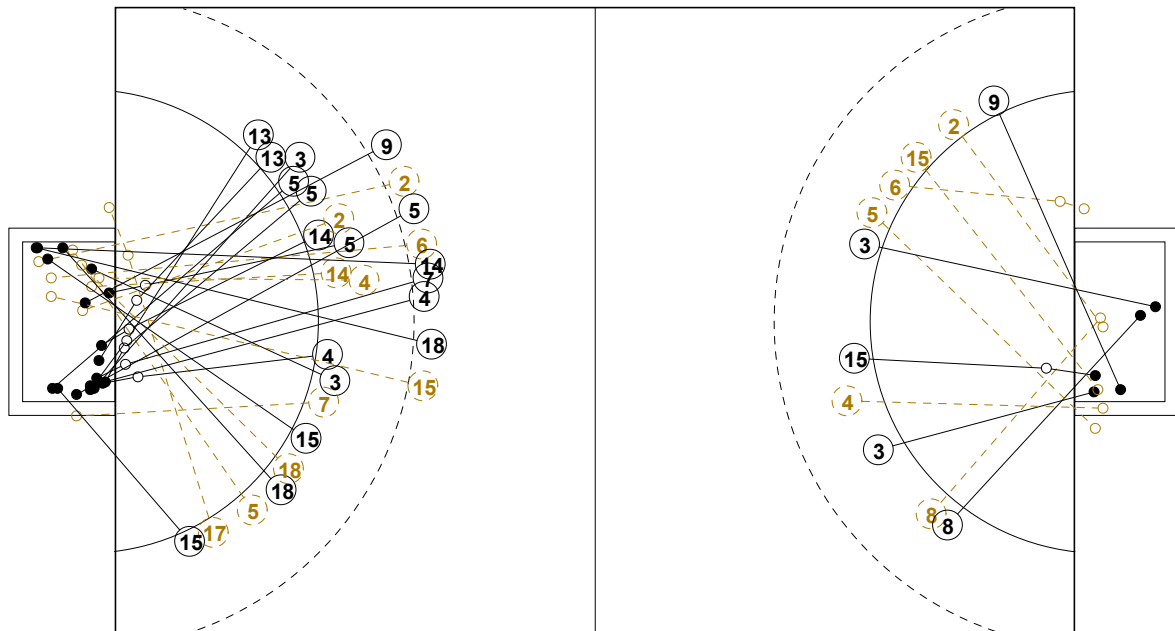

COURT PLAYER: GOALS/SHOTS

GOALKEEPER: SAVED/SHOTS

TEAM TOTALS	GOALS	SAVED	MISSED	POST	BLOCKED	TOTAL	RATE(%)
Field Shot		2	1		3	6	0.0%
Line Shot	5	4	2	1		12	41.7%
Wing Shot	4	3				7	57.1%
Fastbreak	2					2	100.0%
Breakthrough	1					1	100.0%
Free Throw							0.0%
7M-Throw	2	1				3	66.7%

XVII WOMEN'S JUNIOR WORLD CHAMPIONSHIP 2010 IN KOR PICTORIAL MATCH STATISTICS

ROUND 1

MATCH 11

100717011-21-1/1

1st Half
9 : 18

2nd Half
37 : 14

XVII WOMEN'S JUNIOR WORLD CHAMPIONSHIP 2010 IN KOR
MATCH SHOT REPORT