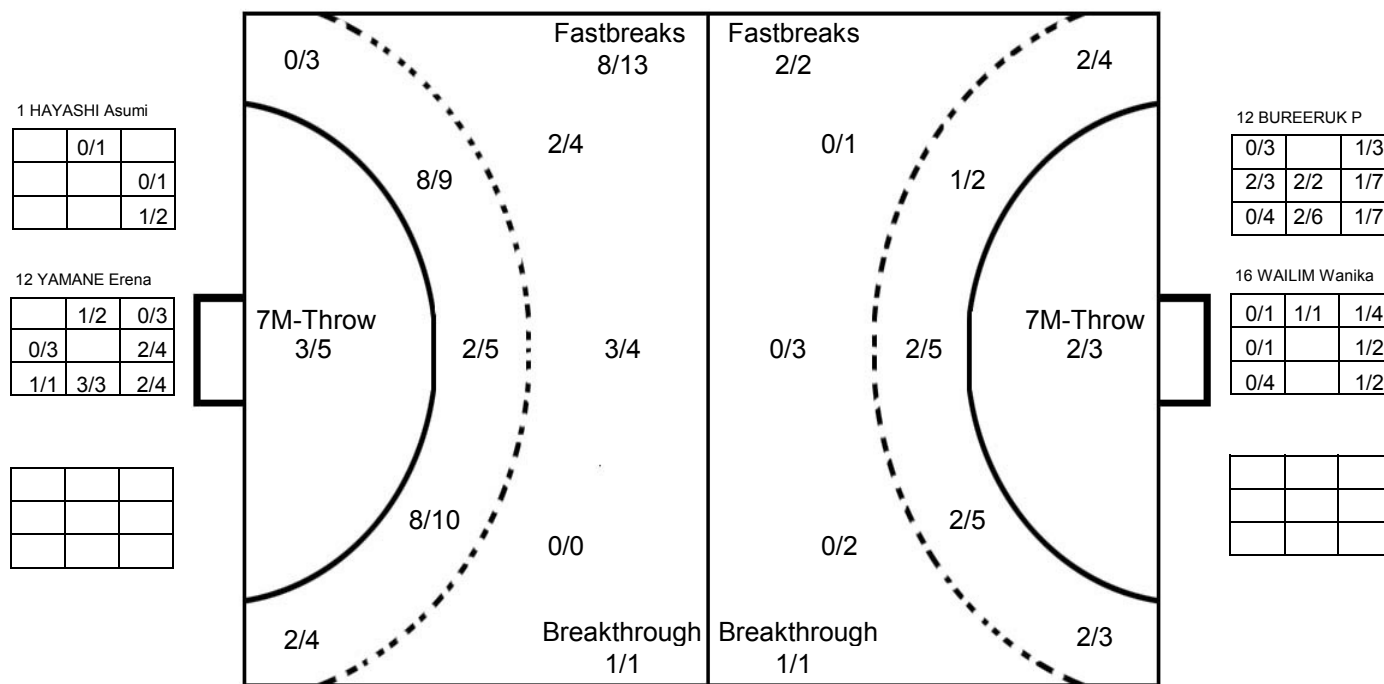

XVII WOMEN'S JUNIOR WORLD CHAMPIONSHIP 2010 IN KOR
MATCH SHOT REPORT

ROUND 1

MATCH 11

100717011-41-1/1

JAPAN

1 HAYASHI Asumi	2 AIZAWA Rino	3 KAWAI Nozomi	4 ONAGA Wakako	5 SAWA Ayano	6 IKEHARA Ayaka	7 INUI Ayumi	9 KOSUGE Ami
<table border="1"><tr><td></td><td></td><td></td></tr><tr><td></td><td></td><td>1</td></tr><tr><td></td><td></td><td>1</td></tr></table>	<table border="1"><tr><td></td><td></td><td></td></tr><tr><td>1</td><td></td><td></td></tr><tr><td></td><td></td><td></td></tr></table>	<table border="1"><tr><td></td><td></td><td></td></tr><tr><td></td><td></td><td></td></tr><tr><td>1</td><td></td><td>1</td></tr></table>	<table border="1"><tr><td></td><td></td><td>1</td></tr><tr><td></td><td></td><td>1</td></tr><tr><td>2</td><td>1</td><td></td></tr></table>	<table border="1"><tr><td>1</td><td></td><td></td></tr><tr><td>1</td><td></td><td>1</td></tr><tr><td>1</td><td></td><td>2</td></tr></table>	<table border="1"><tr><td></td><td></td><td></td></tr><tr><td></td><td></td><td></td></tr><tr><td></td><td></td><td>1</td></tr></table>	<table border="1"><tr><td></td><td></td><td></td></tr><tr><td>1</td><td>1</td><td></td></tr><tr><td></td><td></td><td></td></tr></table>	<table border="1"><tr><td></td><td></td><td>1</td></tr><tr><td></td><td></td><td>1</td></tr><tr><td></td><td></td><td></td></tr></table>
Post - 0 Miss - 0 Block - 0	Post - 0 Miss - 1 Block - 0	Post - 0 Miss - 0 Block - 0	Post - 0 Miss - 0 Block - 0	Post - 0 Miss - 0 Block - 0	Post - 0 Miss - 1 Block - 0	Post - 2 Miss - 0 Block - 0	Post - 0 Miss - 0 Block - 0
10 MATSUO Yui	12 YAMANE Erena	13 HARA Nozomi	14 KAWAMURA Anna	15 MATSUMURA Anri	16 MIYAKAWA Yumi	17 KATO Yuki	18 SASAKI Haruno
<table border="1"><tr><td></td><td></td><td></td></tr><tr><td></td><td></td><td>1</td></tr><tr><td></td><td></td><td></td></tr></table>	<table border="1"><tr><td></td><td></td><td></td></tr><tr><td></td><td></td><td></td></tr><tr><td></td><td></td><td></td></tr></table>	<table border="1"><tr><td>2</td><td></td><td></td></tr><tr><td></td><td></td><td></td></tr><tr><td>2</td><td></td><td>1</td></tr></table>	<table border="1"><tr><td></td><td></td><td>1</td></tr><tr><td></td><td></td><td></td></tr><tr><td></td><td>1</td><td></td></tr></table>	<table border="1"><tr><td></td><td></td><td>1</td></tr><tr><td>1</td><td></td><td>1</td></tr><tr><td></td><td></td><td></td></tr></table>	<table border="1"><tr><td></td><td></td><td></td></tr><tr><td></td><td></td><td></td></tr><tr><td></td><td></td><td></td></tr></table>	<table border="1"><tr><td></td><td></td><td></td></tr><tr><td></td><td></td><td>2</td></tr><tr><td></td><td></td><td>1</td></tr></table>	<table border="1"><tr><td></td><td></td><td>1</td></tr><tr><td></td><td></td><td>1</td></tr><tr><td></td><td></td><td></td></tr></table>
Post - 0 Miss - 0 Block - 0	Post - 0 Miss - 0 Block - 0	Post - 1 Miss - 0 Block - 0	Post - 1 Miss - 0 Block - 0	Post - 0 Miss - 1 Block - 0	Post - 0 Miss - 0 Block - 0	Post - 0 Miss - 1 Block - 0	Post - 0 Miss - 0 Block - 0

THAILAND

2 KANGRIT Kadnarin	3 NONGRUEANG Panid	4 SILA Vanpen	5 BOONNAM Ponpimon	6 MEETHUEN P	7 LUKCHAN Mintra	8 WONGMAK T	9 MANMAI Pupana
<table border="1"><tr><td></td><td></td><td></td></tr><tr><td></td><td></td><td></td></tr><tr><td></td><td></td><td></td></tr></table>	<table border="1"><tr><td></td><td>1</td><td>1</td></tr><tr><td></td><td></td><td></td></tr><tr><td></td><td></td><td>1</td></tr></table>	<table border="1"><tr><td></td><td></td><td></td></tr><tr><td></td><td></td><td>1</td></tr><tr><td></td><td></td><td>1</td></tr></table>	<table border="1"><tr><td></td><td></td><td>2</td></tr><tr><td>1</td><td></td><td></td></tr><tr><td></td><td></td><td></td></tr></table>	<table border="1"><tr><td></td><td></td><td></td></tr><tr><td></td><td></td><td></td></tr><tr><td></td><td></td><td></td></tr></table>	<table border="1"><tr><td></td><td></td><td></td></tr><tr><td></td><td></td><td></td></tr><tr><td></td><td></td><td></td></tr></table>	<table border="1"><tr><td></td><td>1</td><td></td></tr><tr><td>1</td><td></td><td></td></tr><tr><td></td><td></td><td></td></tr></table>	<table border="1"><tr><td></td><td></td><td></td></tr><tr><td></td><td></td><td></td></tr><tr><td></td><td></td><td>2</td></tr></table>
Post - 0 Miss - 0 Block - 0	Post - 0 Miss - 0 Block - 0	Post - 1 Miss - 0 Block - 1	Post - 0 Miss - 2 Block - 0	Post - 0 Miss - 1 Block - 0	Post - 0 Miss - 0 Block - 0	Post - 0 Miss - 0 Block - 0	Post - 0 Miss - 0 Block - 0
10 SRITHAMMA K	12 BUREERUK P	13 NOOWONG	14 HONGBOODDEE S	15 SAWATPON W	16 WAILIM Wanika	18 KAEWLUANG K	19 TONPO M
<table border="1"><tr><td></td><td></td><td></td></tr><tr><td></td><td></td><td></td></tr><tr><td></td><td></td><td></td></tr></table>	<table border="1"><tr><td></td><td></td><td></td></tr><tr><td></td><td></td><td></td></tr><tr><td></td><td></td><td></td></tr></table>	<table border="1"><tr><td></td><td></td><td></td></tr><tr><td></td><td></td><td></td></tr><tr><td></td><td></td><td></td></tr></table>	<table border="1"><tr><td></td><td></td><td>1</td></tr><tr><td></td><td></td><td></td></tr><tr><td></td><td></td><td></td></tr></table>	<table border="1"><tr><td></td><td></td><td></td></tr><tr><td></td><td></td><td></td></tr><tr><td></td><td></td><td>1</td></tr></table>	<table border="1"><tr><td></td><td></td><td></td></tr><tr><td></td><td></td><td></td></tr><tr><td></td><td></td><td></td></tr></table>	<table border="1"><tr><td></td><td></td><td></td></tr><tr><td></td><td></td><td></td></tr><tr><td></td><td></td><td></td></tr></table>	<table border="1"><tr><td></td><td></td><td></td></tr><tr><td></td><td></td><td></td></tr><tr><td></td><td></td><td></td></tr></table>
Post - 0 Miss - 0 Block - 0	Post - 0 Miss - 0 Block - 0	Post - 0 Miss - 0 Block - 1	Post - 0 Miss - 0 Block - 0	Post - 0 Miss - 0 Block - 1	Post - 0 Miss - 0 Block - 0	Post - 0 Miss - 0 Block - 0	Post - 0 Miss - 0 Block - 0