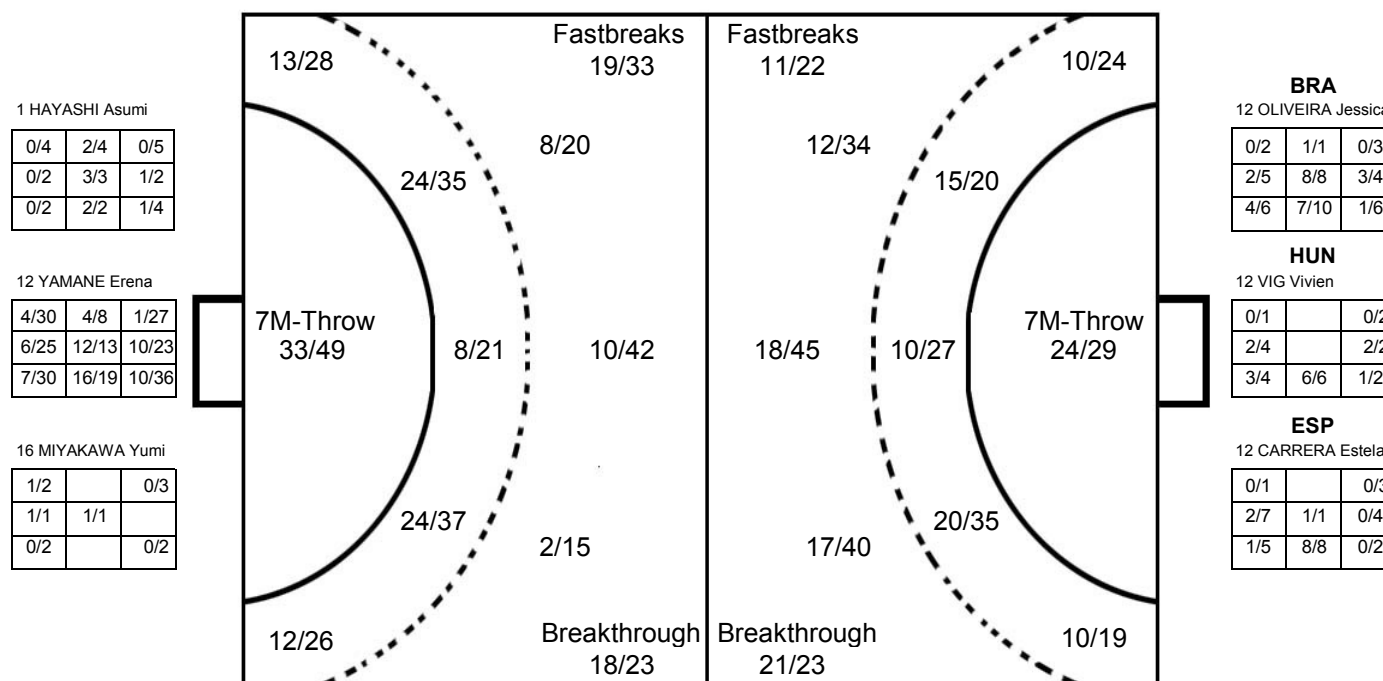

XVII WOMEN'S JUNIOR WORLD CHAMPIONSHIP 2010 IN KOR
TOTAL SHOT REPORT

UP TO MATCH 97

100717097-42-1/1

JAPAN

1 HAYASHI Asumi	2 AIZAWA Rino	3 KAWAI Nozomi	4 ONAGA Wakako	5 SAWA Ayano	6 IKEHARA Ayaka	7 INUI Ayumi	8 YOKOYAMA Kamu
	2			1	5	4	1
	3			1	7	1	
	4		2	2	7	3	3
		1	1	1	1	2	
			4	4	8	6	1
Post - 0 Miss - 0 Block - 0	Post - 3 Miss - 3 Block - 0	Post - 0 Miss - 0 Block - 0	Post - 0 Miss - 0 Block - 0	Post - 0 Miss - 1 Block - 0	Post - 1 Miss - 2 Block - 0	Post - 9 Miss - 5 Block - 4	Post - 1 Miss - 2 Block - 0
9 KOSUGE Ami	10 MATSUO Yui	11 TATSUTANI Haruna	12 YAMANE Erena	13 HARA Nozomi	14 KAWAMURA Anna	15 MATSUMURA Anri	16 MIYAKAWA Yumi
				2		2	
				3		1	
	1			13	1		
	5			5	1	3	
	1			2	1	7	
	8						
Post - 0 Miss - 0 Block - 0	Post - 1 Miss - 1 Block - 1	Post - 0 Miss - 0 Block - 0	Post - 0 Miss - 0 Block - 0	Post - 3 Miss - 5 Block - 5	Post - 2 Miss - 1 Block - 2	Post - 0 Miss - 2 Block - 0	Post - 0 Miss - 0 Block - 0

OPPONENT

ANG 15 CAZANGA Magda	ARG 9 MENDOZA Luciana	ARG 10 CRIVELLI V	ESP 11 MARTINEZ Ana	BRA 14 VIEIRA Samara	AUS 17 BRUNSBURG V	ANG 10 CARLOS Azenaide	HUN 3 DRAVAI Gyongyi
3	1	3	2	1	1	3	3
2	3	1					1
2	2	2	2	3	1	1	
Post - 1 Miss - 2 Block - 0	Post - 0 Miss - 1 Block - 1	Post - 1 Miss - 1 Block - 0	Post - 0 Miss - 0 Block - 0	Post - 0 Miss - 1 Block - 2	Post - 1 Miss - 5 Block - 0	Post - 1 Miss - 0 Block - 0	Post - 1 Miss - 1 Block - 0
HUN 8 KOVACSICS Aniko	ANG 3 CARVALHO Lidalva	ANG 9 GUIALO Isabel	AUS 15 SMILJANIC Vanja	BRA 7 SOUZA Karoline	BRA 15 MARCONDES	HUN 11 LERANT Vivien	ANG 7 TAVARES Rossana
1		2	1		3	2	
1			1		1	1	
1	4		2	1			1
Post - 0 Miss - 0 Block - 0	Post - 1 Miss - 0 Block - 0	Post - 2 Miss - 2 Block - 0	Post - 1 Miss - 1 Block - 0	Post - 0 Miss - 0 Block - 0	Post - 0 Miss - 2 Block - 0	Post - 2 Miss - 1 Block - 0	Post - 0 Miss - 0 Block - 0