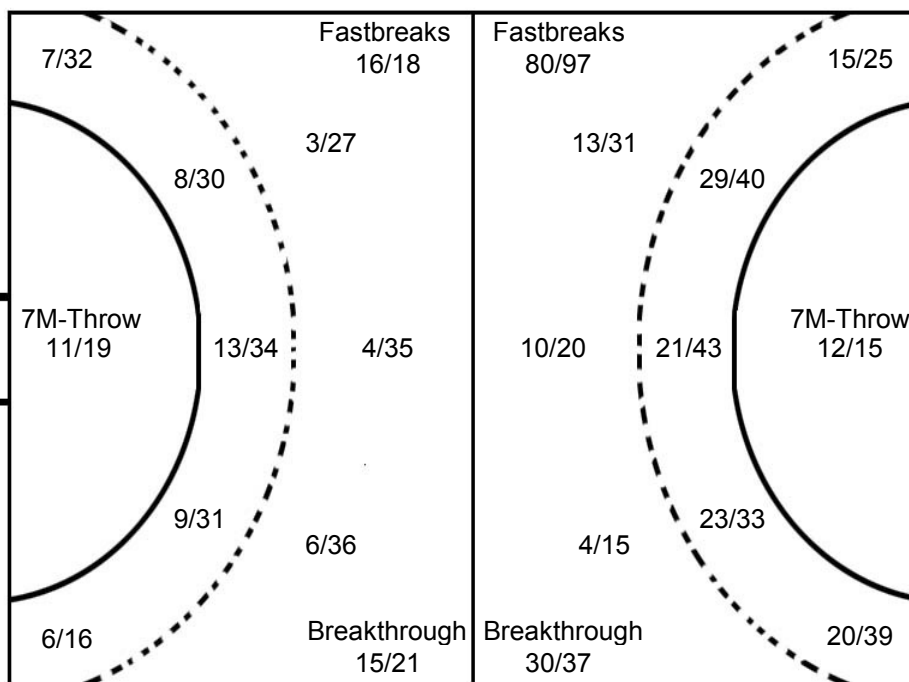

XVII WOMEN'S JUNIOR WORLD CHAMPIONSHIP 2010 IN KOR

TOTAL SHOT REPORT

UP TO MATCH 97

100717097-42-1/1

HONGKONG

20 LEE Lai ling	21 LING Kwan mei	22 WONG Wing tung	23 LAM Wai yu	24 CHEUNG Meingo	25 CHENG Chinghang	26 TSANG Ching man	27 LAU Waiyee
1	1	3	1 1	2 5	1	2 3	1
1	1	1	5 1	1 5	2	2 1	1
1				1 2	1		
Post - 0 Miss - 0 Block - 1	Post - 1 Miss - 1 Block - 0	Post - 1 Miss - 4 Block - 2	Post - 1 Miss - 4 Block - 0	Post - 1 Miss - 2 Block - 2	Post - 2 Miss - 0 Block - 3	Post - 0 Miss - 2 Block - 1	Post - 0 Miss - 1 Block - 0
28 LAM Sze pui	29 LEUNG Sin ying	30 TAM Hoi man	33 CHAN Kam ling	35 MAK Wingtung	36 WONG Shuk yee		
1	6 5	2	1				
1	4 4	1 1	1 1	1			
2	7 1 6	2 1 1	1	2			
Post - 1 Miss - 7 Block - 7	Post - 6 Miss - 3 Block - 20	Post - 0 Miss - 3 Block - 5	Post - 0 Miss - 0 Block - 0	Post - 0 Miss - 0 Block - 0	Post - 0 Miss - 0 Block - 0		

33 CHAN Kam ling

0/6	2/3	0/2
1/6		1/8
1/14		0/2

36 WONG Shuk yee

5/33	4/9	2/33
29/62	3/3	16/47
12/71	2/3	7/40

AUS

1 LEWIS Taylee

2/2		1/3
3/7		5/12
5/7	2/3	0/3

COD

1 TSHIBOLA F

2/6		0/4
5/8	2/2	3/6
0/4		1/2

SWE

12 KRONQVIST Tove

3/4	1/1	1/2
1/2	1/1	0/1
1/2	1/2	3/4

OPPONENT

COD 14 LAYING Laetitia	AUS 17 BRUNSBURG V	ANG 15 CAZANGA Magda	RUS 3 KUDRYASHOVA A	MNE 9 DESPOTOVIC Jelen	RUS 4 MAKHNEVA	SWE 7 HAGMAN Nathalie	ANG 3 CARVALHO Lidalva
1			1 1		1 2 2	1	2 1
2	3		3 1	1 2		2 1	
7	2	4	3	2 1		2 1	2 1
Post - 2 Miss - 1 Block - 0	Post - 0 Miss - 2 Block - 1	Post - 2 Miss - 2 Block - 0	Post - 0 Miss - 0 Block - 0	Post - 0 Miss - 1 Block - 0	Post - 1 Miss - 0 Block - 0	Post - 1 Miss - 0 Block - 0	Post - 0 Miss - 0 Block - 0
AUS 15 SMILJANIC Vanja	MEX 2 YESENIA Salinas	RUS 8 SEN Anna	COD 15 KAPENDE Naomi	MNE 18 LAZOVIC Suzana	MNE 19 VUKCEVIC Sara	RUS 13 CHERNOVA	SWE 6 WALTER Anna
1		1			1		2 1
			4	1	2	1	2
2	1	3 2	1	4	1 1		
Post - 1 Miss - 0 Block - 1	Post - 0 Miss - 0 Block - 0	Post - 0 Miss - 0 Block - 0	Post - 0 Miss - 1 Block - 1	Post - 1 Miss - 0 Block - 0	Post - 0 Miss - 0 Block - 0	Post - 0 Miss - 0 Block - 0	Post - 0 Miss - 0 Block - 0