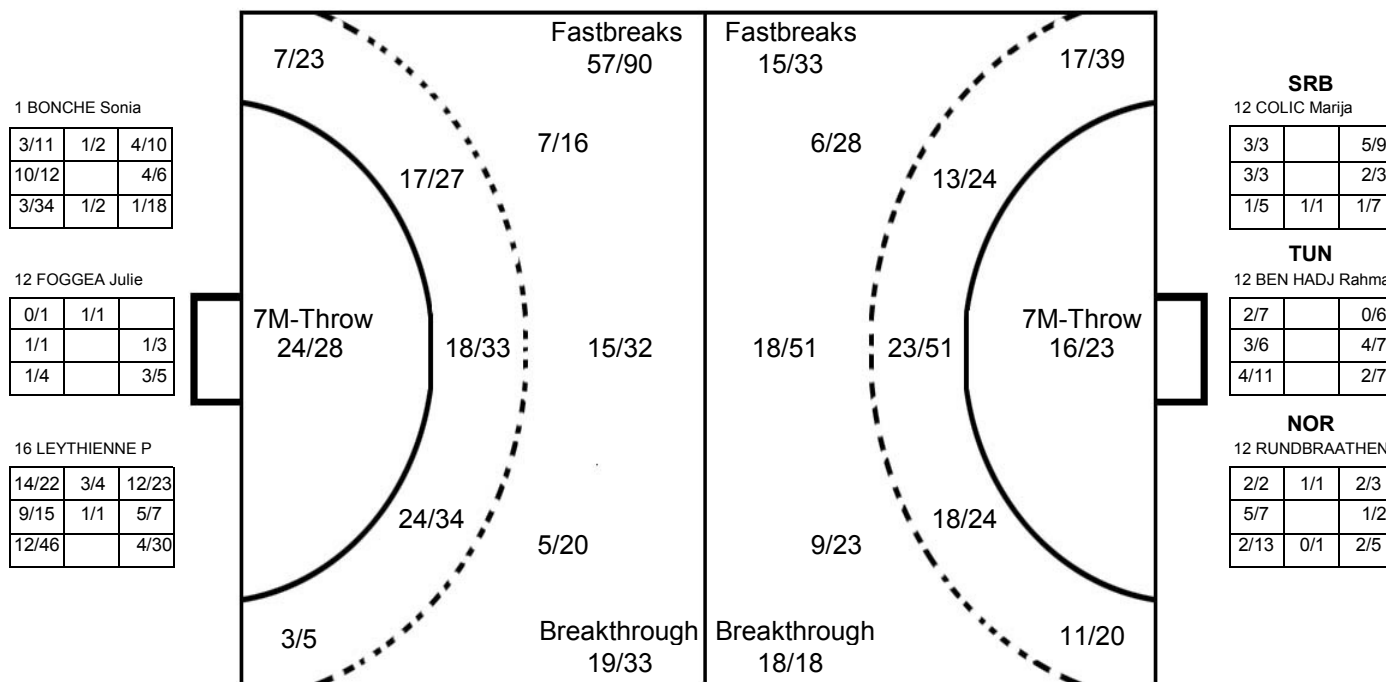

XVII WOMEN'S JUNIOR WORLD CHAMPIONSHIP 2010 IN KOR
TOTAL SHOT REPORT

UP TO MATCH 98

100717098-42-1/1

FRANCE

1 BONCHE Sonia	2 DE LA BRETECHE S	4 RINGAYEN Martine	5 NZE MINKO E	6 TURPIN Eva	9 KAMDOP Laura	10 CISSE Koumba	11 LE BIHAN Manon
	3 7		3 1 4	4 2		4 1	1 1
			1 2		1 1	2 1	
	1 6	7 5	9 6	1 3	9 1 6	6 4	
Post - 0 Miss - 0 Block - 0	Post - 0 Miss - 3 Block - 0	Post - 1 Miss - 1 Block - 1	Post - 3 Miss - 0 Block - 1	Post - 1 Miss - 0 Block - 0	Post - 4 Miss - 0 Block - 0	Post - 1 Miss - 4 Block - 3	Post - 3 Miss - 1 Block - 0
12 FOGGEA Julie	13 BULLEUX Chloe	14 PRUDHOMME	15 GELEBART Laura I	16 LEYTHIENNE P	17 BLARD Celine	18 NIOMBLA G	19 MANACH Elodie
	3 2	8 1				2	3 1
	1 1	1 4			1 1	1	2 1
	2	8 4	3 2		5 3	3 4	8 4
Post - 0 Miss - 0 Block - 0	Post - 4 Miss - 0 Block - 0	Post - 3 Miss - 9 Block - 1	Post - 1 Miss - 0 Block - 0	Post - 0 Miss - 0 Block - 0	Post - 1 Miss - 4 Block - 3	Post - 1 Miss - 1 Block - 0	Post - 1 Miss - 1 Block - 0

OPPONENT

22 CVIJIC Dragana (SRB)	2 ZAPF Marlene (GER)	10 MOERK Nora (NOR)	6 EL GHAOU I Asma (TUN)	6 SALVADO Luciana (ARG)	9 MENDOZA Luciana (ARG)	23 TRIFUNOVIC J (SRB)	8 DHAOUADI Maroua (TUN)
	1	1	1			2 1	1
					1 2	1 1	
7	3 2	4 2	4 2	1 4	2	1 1	5
Post - 1 Miss - 0 Block - 0	Post - 0 Miss - 2 Block - 1	Post - 1 Miss - 1 Block - 1	Post - 1 Miss - 0 Block - 0	Post - 0 Miss - 1 Block - 1	Post - 4 Miss - 1 Block - 0	Post - 0 Miss - 4 Block - 1	Post - 1 Miss - 2 Block - 1
8 SANTOS Janeth (ANG)	10 CARLOS Azenaide (ANG)	15 CAZANGA Magda (ANG)	10 CRIVELLI V (ARG)	20 GHERISSI Elhem (TUN)	6 LUIS Maravilha (ANG)	9 GUIALO Isabel (ANG)	3 SCHULZE Luisa (GER)
	1		1	1			1
					1 1		
1	3 1	1 2	4	3	1 2	1 2	1 2
Post - 0 Miss - 0 Block - 0	Post - 1 Miss - 0 Block - 1	Post - 2 Miss - 3 Block - 0	Post - 0 Miss - 0 Block - 0	Post - 1 Miss - 0 Block - 0	Post - 0 Miss - 1 Block - 0	Post - 0 Miss - 0 Block - 1	Post - 0 Miss - 0 Block - 0