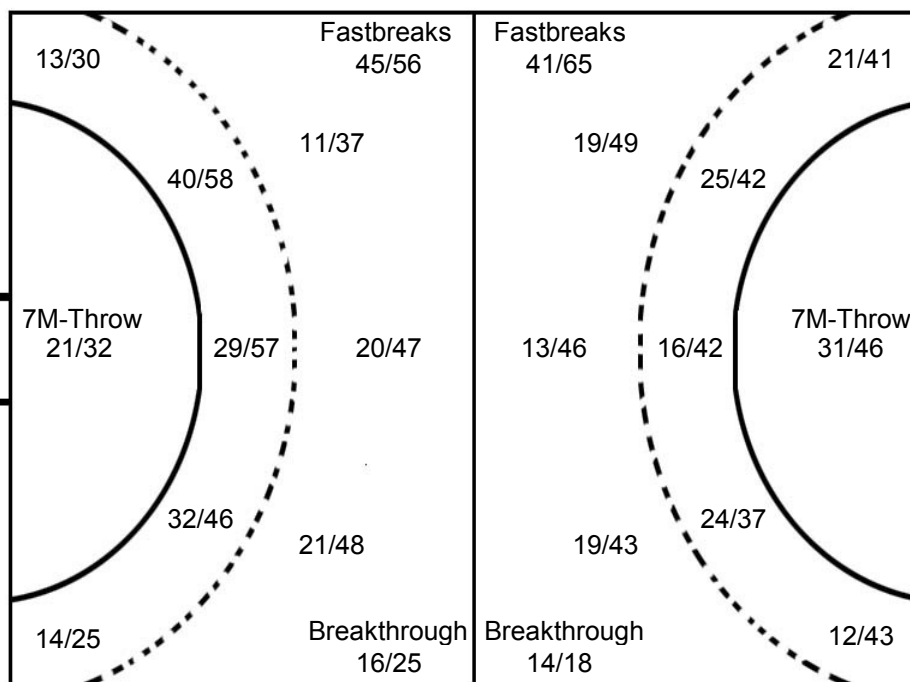

XVII WOMEN'S JUNIOR WORLD CHAMPIONSHIP 2010 IN KOR
TOTAL SHOT REPORT

UP TO MATCH 98

100717098-42-1/1

CROATIA

2 TOMAC Marta	3 POLJAK Anita	6 SIMICIC Matea	7 RAJIC Ana	8 VIDOVIC Jelena	9 GRMOJA Nikolina	10 RONGRAC Iva	11 JAJCEVIC Ana
5 4	2 3	2 2	1 1 7	3 1	2 9	6	1
1 1	2	2 1	1 2	1	1 1	1 1	2 3
6 1 5	7 2 3	3 2 1	7 1	2 5	1 5	1 1 3	3 1 4
Post - 4 Miss - 5 Block - 7	Post - 3 Miss - 4 Block - 2	Post - 1 Miss - 0 Block - 0	Post - 1 Miss - 3 Block - 1	Post - 0 Miss - 2 Block - 1	Post - 0 Miss - 2 Block - 0	Post - 0 Miss - 1 Block - 0	Post - 2 Miss - 5 Block - 1
12 JUKIC Antonija	13 GUGIC Anamarila	14 JANKOVIC Natasa	15 MILIC Marija	16 ZDERIC Marta	17 JEZIC Katarina	18 OSTARIJAS Petra	19 FRANKOVIC Lana
	1 1	9	4 2 6		5 5	2 6	1
	1 1	4	3 4		3 2	3	
	3	7 3	7 1 9		13 6	8 1 2	2 5
Post - 0 Miss - 0 Block - 0	Post - 1 Miss - 1 Block - 3	Post - 3 Miss - 3 Block - 0	Post - 6 Miss - 6 Block - 3	Post - 0 Miss - 0 Block - 0	Post - 0 Miss - 0 Block - 0	Post - 4 Miss - 4 Block - 1	Post - 1 Miss - 0 Block - 1

1 KARLAULA Marija
3/7 2/9
4/7 0/1 2/7
10/21 2/3 4/13

12 JUKIC Antonija
1/2 1/1
0/1

16 ZDERIC Marta
15/37 3/10 13/40
16/28 6/6 28/42
22/72 6/14 13/65

OPPONENT

11 V D HEIJDEN L	20 ZIVKOVIC Jelena	9 MENDOZA Luciana	7 SOUZA Karoline	2 JO Hyobi	3 KRISTIENSEN V	7 RADOICIC Maja	15 KAPENDE Naomi
1 1	2 1 1	2 2			3	2 1	
1 1	2	2 1			1	1	
3 1 5	5 1	3	4 1 3	2 3	3 1 1	2 1	3 1 2
Post - 1 Miss - 3 Block - 1	Post - 0 Miss - 4 Block - 1	Post - 0 Miss - 1 Block - 2	Post - 1 Miss - 2 Block - 1	Post - 1 Miss - 0 Block - 1	Post - 2 Miss - 0 Block - 0	Post - 0 Miss - 0 Block - 0	Post - 0 Miss - 1 Block - 3
5 MULLER Franziska	8 LEE Eunbi	11 JUNG Yura	13 RYU Eunhee	5 PIZZO Manuela	11 GAMBINO Antonell	14 WEI Baogui	9 BROCARDO
	2 2	1 2	1 1		1		1
1		1 1			2	1	1
1 2	1 1	1	4		2 2	2 2	1 1
Post - 0 Miss - 0 Block - 0	Post - 1 Miss - 1 Block - 0	Post - 0 Miss - 0 Block - 0	Post - 0 Miss - 0 Block - 0	Post - 0 Miss - 0 Block - 1	Post - 0 Miss - 0 Block - 0	Post - 0 Miss - 1 Block - 1	Post - 1 Miss - 0 Block - 0