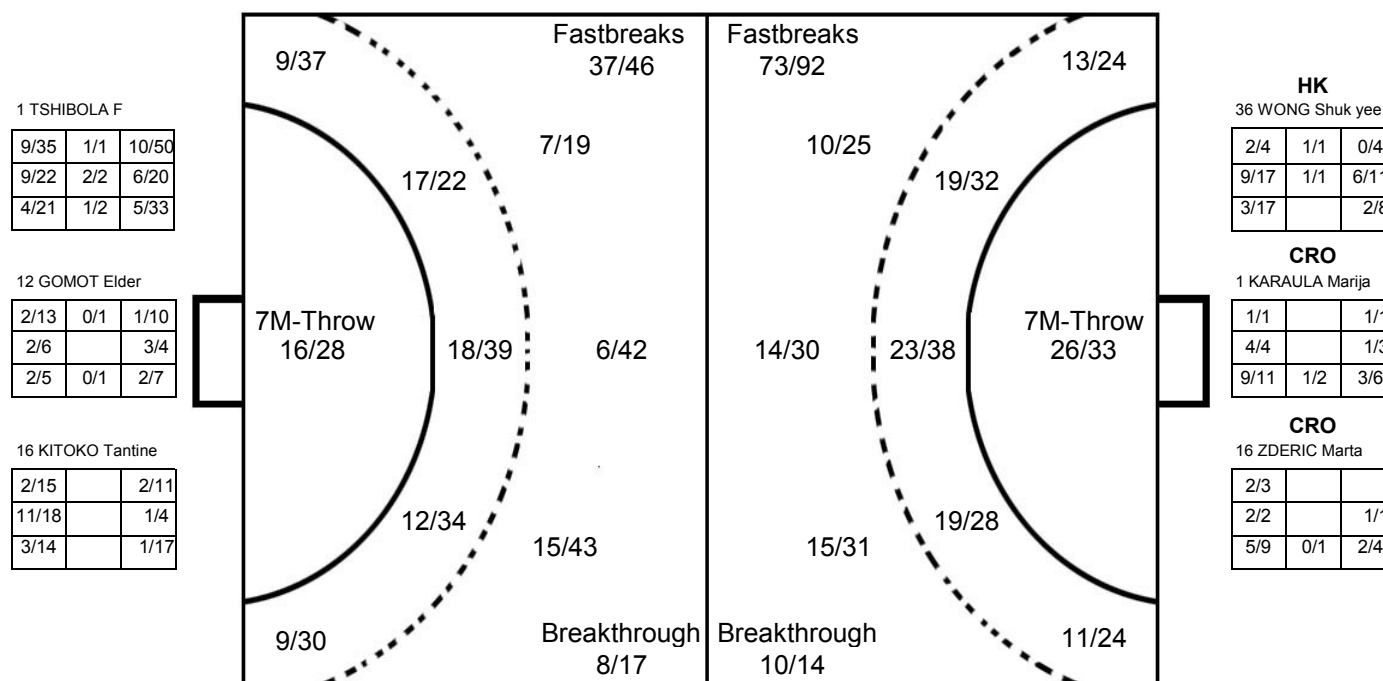

XVII WOMEN'S JUNIOR WORLD CHAMPIONSHIP 2010 IN KOR
TOTAL SHOT REPORT

UP TO MATCH 97

100717097-42-1/1

DR CONGO

1 TSHIBOLA F	2 MAYINGA Bijou	3 MONGA Mireille	4 MITONGA Hardi	5 BABINA Carine	6 KATETE Bibiche	7 EKOFO Mimi	8 SIMBI Nathalie
Post - 0 Miss - 0 Block - 0	Post - 0 Miss - 0 Block - 0	Post - 1 Miss - 1 Block - 0	Post - 0 Miss - 2 Block - 0	Post - 3 Miss - 6 Block - 1	Post - 2 Miss - 6 Block - 0	Post - 1 Miss - 1 Block - 1	Post - 1 Miss - 9 Block - 1
9 KABEDI Olga	10 KALEMBA Miglo	11 NGAKIMI P	12 GOMOT Elder	13 ISSIE Roselyne	14 LAYING Laetitia	15 KAPENDE Naomi	16 KITOKO Tantine
Post - 2 Miss - 7 Block - 12	Post - 0 Miss - 1 Block - 0	Post - 1 Miss - 2 Block - 0	Post - 0 Miss - 0 Block - 0	Post - 0 Miss - 0 Block - 0	Post - 3 Miss - 5 Block - 0	Post - 1 Miss - 8 Block - 7	Post - 0 Miss - 0 Block - 0

OPPONENT

CHN 6 WU Nana	ARG 9 MENDOZA Luciana	GRL 2 TREMEL N	HK 29 LEUNG Sin ying	CRO 8 VIDOVIC Jelena	GRL 3 RASMUSSEN Mia	ARG 5 PIZZO Manuela	CRO 15 MILIC Marija
Post - 0 Miss - 1 Block - 0	Post - 0 Miss - 0 Block - 0	Post - 0 Miss - 2 Block - 0	Post - 0 Miss - 0 Block - 4	Post - 0 Miss - 1 Block - 1	Post - 1 Miss - 0 Block - 1	Post - 1 Miss - 2 Block - 0	Post - 0 Miss - 0 Block - 0
NED 7 KRAMER Jessy	KOR 14 JUNG Juri	KOR 19 KIM Eunbyeong	NED 15 MOELKER Lisette	ARG 11 GAMBINO Antonell	CHN 7 LI Haiou	CRO 6 SIMICIC Matea	CRO 10 RONGRAC Iva
Post - 0 Miss - 0 Block - 0	Post - 2 Miss - 0 Block - 0	Post - 0 Miss - 2 Block - 0	Post - 1 Miss - 1 Block - 0	Post - 0 Miss - 0 Block - 0	Post - 0 Miss - 1 Block - 0	Post - 1 Miss - 0 Block - 0	Post - 0 Miss - 0 Block - 0