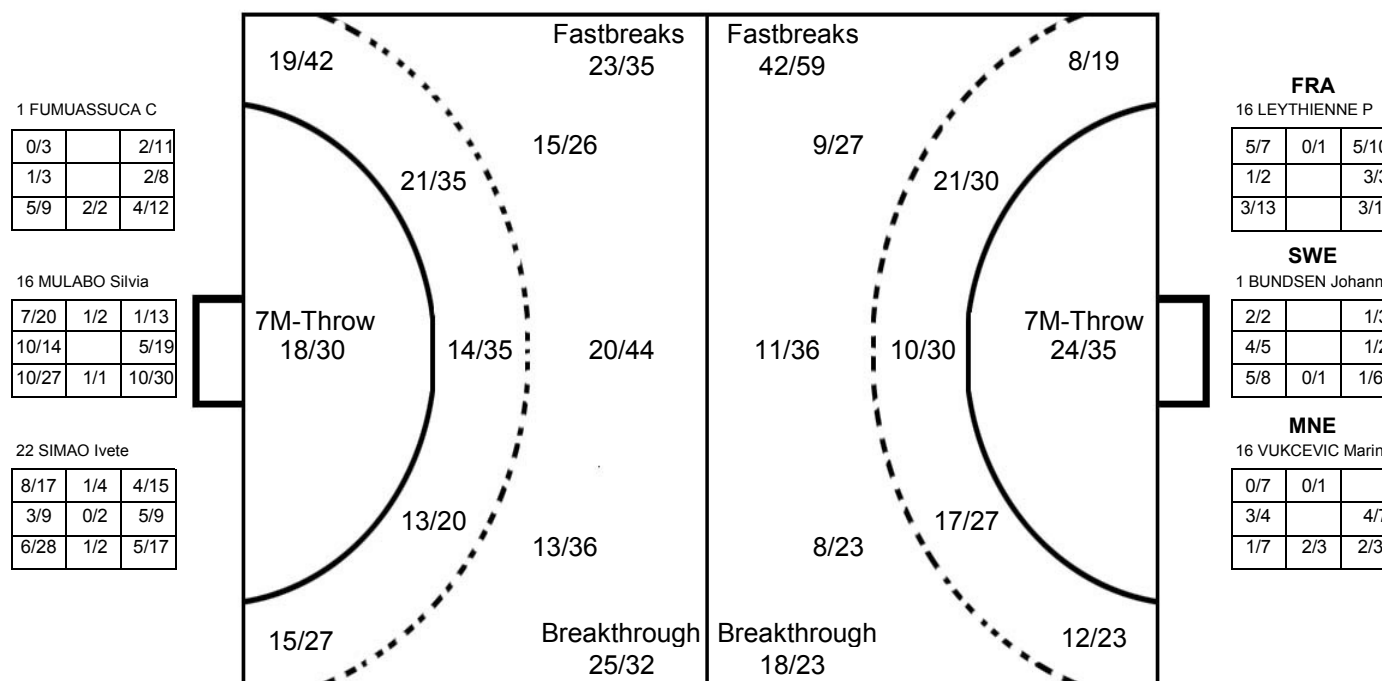

XVII WOMEN'S JUNIOR WORLD CHAMPIONSHIP 2010 IN KOR
TOTAL SHOT REPORT

UP TO MATCH 98

100717098-42-1/1

ANGOLA

1 FUMUASSUCA C	2 PACAVIRA Nuria	3 CARVALHO Lidalva	4 SANTOS Patricia	5 VIKUVAIA Marta	6 LUIS Maravilha	7 TAVARES Rossana	8 SANTOS Janeth
	1	3 1 1		1	1	7	2 2 2
		2	1 1		4 1	5	2
		9 1 4	4		2 5	6 2	3
Post - 0 Miss - 0 Block - 0	Post - 0 Miss - 1 Block - 0	Post - 1 Miss - 3 Block - 0	Post - 0 Miss - 0 Block - 0	Post - 1 Miss - 1 Block - 0	Post - 0 Miss - 4 Block - 2	Post - 1 Miss - 1 Block - 0	Post - 0 Miss - 2 Block - 1
9 GUIALO Isabel	10 CARLOS Azenaide	12 JOSE Idrisia	13 MBUNGA Edith	14 SILVA Iraelma	15 CAZANGA Magda	16 MULABO Silvia	22 SIMAO Ivete
9 1 3	7	1 1			2 1 13		
2	3 1 3			1	4 5		
4 1 4	9 1 3		2	3	9 10		
Post - 4 Miss - 4 Block - 5	Post - 4 Miss - 4 Block - 1	Post - 0 Miss - 0 Block - 0	Post - 0 Miss - 0 Block - 0	Post - 1 Miss - 1 Block - 0	Post - 7 Miss - 14 Block - 1	Post - 0 Miss - 0 Block - 0	Post - 0 Miss - 0 Block - 0

OPPONENT

MNE	SWE	SWE	FRA	JPN	JPN	MNE	RUS
90 KNEZEVIC Milena	7 HAGMAN Nathalie	15 FOGELSTROM	14 PRUDHOMME Marie	13 HARA Nozomi	15 MATSUMURA Anri	4 MEHMEDOVIC	6 NIKITINA Irina
	1	1	2		2	1 1	1
	1	1		1			1
2	3	2	2	3		2	1
Post - 0 Miss - 0 Block - 0	Post - 0 Miss - 0 Block - 0	Post - 0 Miss - 1 Block - 0	Post - 1 Miss - 1 Block - 0	Post - 0 Miss - 0 Block - 1	Post - 0 Miss - 0 Block - 0	Post - 0 Miss - 3 Block - 0	Post - 0 Miss - 0 Block - 0
FRA	FRA	HK	MEX	MNE	RUS	MEX	MNE
2 DE LA BRETECHE S	10 CISSE Koumba	29 LEUNG Sin ying	10 FERNANDA Rivera	7 MARKOVIC Jelena	2 KHYROVA Tatiana	2 YESENIA Salinas	9 DESPOTOVIC Jelen
1	2	1					1
	1		1	1	1		1
		1	2	2	1	2	1
Post - 0 Miss - 0 Block - 0	Post - 0 Miss - 1 Block - 2	Post - 0 Miss - 0 Block - 2	Post - 0 Miss - 1 Block - 2	Post - 0 Miss - 0 Block - 0	Post - 0 Miss - 0 Block - 1	Post - 2 Miss - 1 Block - 1	Post - 1 Miss - 1 Block - 0