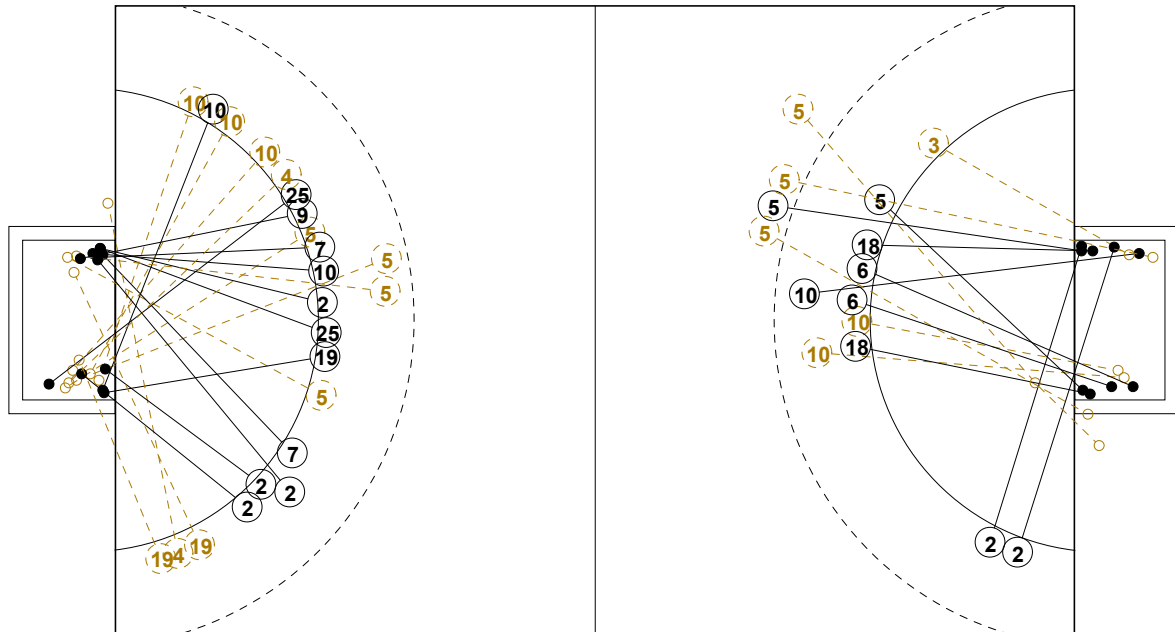

XVII WOMEN'S JUNIOR WORLD CHAMPIONSHIP 2010 IN KOR

PICTORIAL MATCH STATISTICS

ROUND 8

MATCH 96

100717096-21-1/1