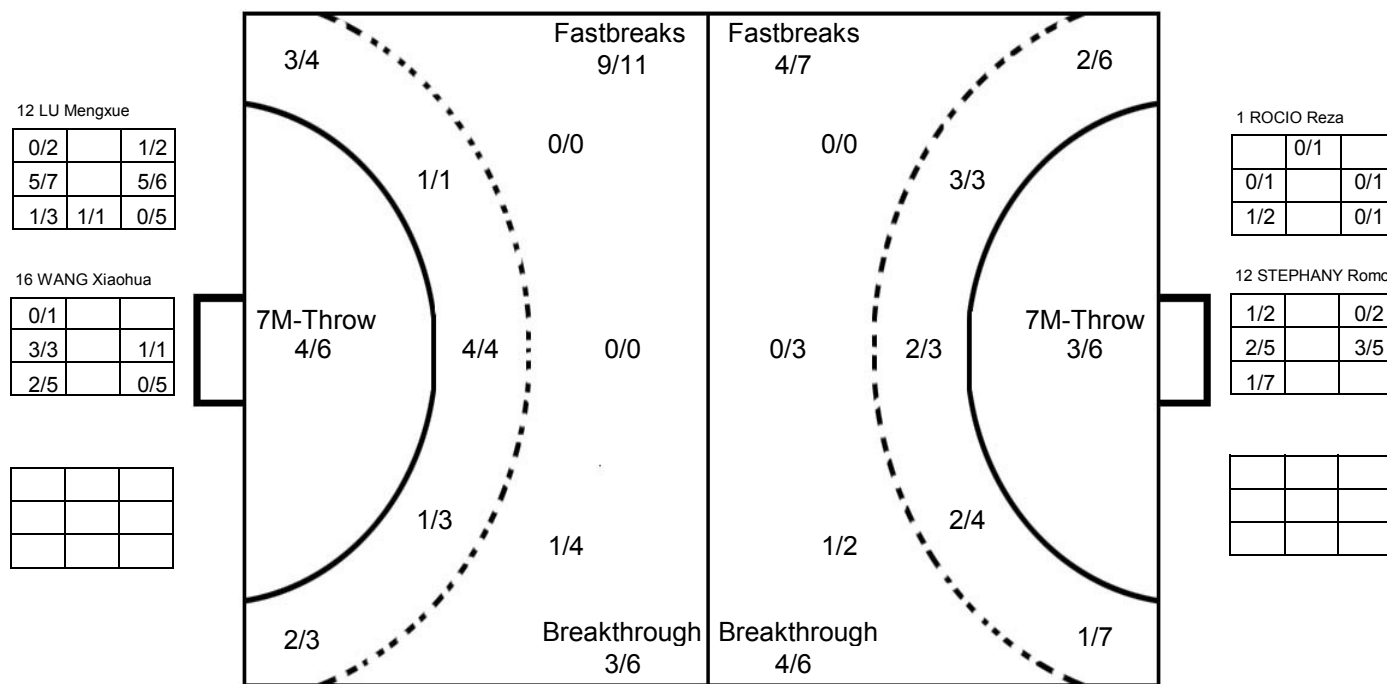

XVII WOMEN'S JUNIOR WORLD CHAMPIONSHIP 2010 IN KOR
MATCH SHOT REPORT

ROUND 8

MATCH 96

100717096-41-1/1

CHINA

1 XU Mo [ ] [ ] [ ] [ ] [ ] [ ] [ ] [ ] [ ] Post - 0 Miss - 0 Block - 0	2 CHEN Qian [ ] [ ] [ ] 1 [ ] [ ] [ ] 1 [ ] [ ] [ ] 2 Post - 0 Miss - 0 Block - 0	3 WU Yici [ ] [ ] [ ] [ ] [ ] [ ] [ ] [ ] [ ] [ ] [ ] [ ] Post - 0 Miss - 0 Block - 0	4 HAO Jianan [ ] [ ] [ ] [ ] [ ] [ ] [ ] [ ] [ ] [ ] [ ] [ ] Post - 0 Miss - 0 Block - 0	5 ZHAO Xiaoying [ ] [ ] [ ] [ ] [ ] [ ] [ ] [ ] [ ] [ ] [ ] [ ] 2 Post - 1 Miss - 2 Block - 0	6 WU Nana [ ] [ ] [ ] [ ] [ ] [ ] [ ] [ ] [ ] [ ] [ ] [ ] 2 Post - 0 Miss - 0 Block - 0	7 LI Haiou [ ] [ ] [ ] [ ] [ ] [ ] [ ] [ ] [ ] [ ] [ ] [ ] 1 Post - 0 Miss - 0 Block - 0	8 LI Yao [ ] [ ] [ ] [ ] 1 [ ] [ ] [ ] [ ] 1 [ ] [ ] [ ] [ ] Post - 1 Miss - 0 Block - 0
9 ZHAO Ziyan [ ] [ ] [ ] [ ] [ ] [ ] [ ] [ ] [ ] [ ] [ ] [ ] Post - 0 Miss - 0 Block - 0	10 TAO Danyang [ ] [ ] [ ] [ ] 1 [ ] [ ] [ ] [ ] [ ] [ ] [ ] [ ] Post - 0 Miss - 0 Block - 0	11 LI Yuanyuan [ ] [ ] [ ] [ ] [ ] [ ] [ ] [ ] [ ] [ ] [ ] [ ] Post - 0 Miss - 0 Block - 0	12 LU Mengxue [ ] [ ] [ ] [ ] [ ] [ ] [ ] [ ] [ ] [ ] [ ] [ ] Post - 0 Miss - 0 Block - 0	14 WEI Baogui [ ] [ ] [ ] [ ] [ ] [ ] [ ] [ ] [ ] [ ] [ ] [ ] Post - 0 Miss - 0 Block - 0	15 SUN Mengying [ ] [ ] [ ] [ ] [ ] [ ] [ ] [ ] [ ] [ ] [ ] [ ] 1 [ ] [ ] [ ] [ ] 2 Post - 0 Miss - 0 Block - 0	16 WANG Xiaohua [ ] [ ] [ ] [ ] [ ] [ ] [ ] [ ] [ ] [ ] [ ] [ ] Post - 0 Miss - 0 Block - 0	18 SHA Zhengwen [ ] [ ] [ ] [ ] [ ] [ ] [ ] [ ] [ ] [ ] [ ] [ ] 1 [ ] [ ] [ ] [ ] 1 Post - 0 Miss - 0 Block - 0

MEXICO

1 ROCIO Reza [ ] [ ] [ ] [ ] [ ] [ ] [ ] [ ] [ ] Post - 0 Miss - 0 Block - 0	2 YESENIA Salinas [ ] [ ] [ ] [ ] [ ] [ ] 1 [ ] [ ] [ ] 2 [ ] [ ] [ ] 5 Post - 0 Miss - 0 Block - 0	3 MANUELA Zavala [ ] [ ] [ ] 1 [ ] [ ] [ ] [ ] [ ] [ ] Post - 0 Miss - 0 Block - 0	4 EMMA Reyes [ ] [ ] [ ] [ ] 1 [ ] [ ] [ ] [ ] [ ] [ ] [ ] [ ] Post - 0 Miss - 1 Block - 0	5 JENIFER Iglesias [ ] [ ] [ ] [ ] [ ] [ ] [ ] [ ] [ ] [ ] [ ] [ ] Post - 0 Miss - 0 Block - 1	6 JOSSELIN Simon [ ] [ ] [ ] [ ] [ ] [ ] [ ] [ ] [ ] [ ] [ ] [ ] Post - 0 Miss - 0 Block - 0	7 BELEN Aguirre [ ] [ ] [ ] [ ] [ ] [ ] [ ] [ ] 1 [ ] [ ] [ ] [ ] 2 Post - 0 Miss - 0 Block - 0	9 ELENA Zamarron [ ] [ ] [ ] [ ] [ ] [ ] [ ] [ ] [ ] [ ] [ ] [ ] 1 Post - 0 Miss - 3 Block - 0
10 FERNANDA Rivera [ ] [ ] [ ] [ ] [ ] [ ] [ ] [ ] [ ] [ ] [ ] [ ] 1 [ ] [ ] [ ] [ ] 1 Post - 0 Miss - 0 Block - 0	12 STEPHANY Romo [ ] [ ] [ ] [ ] [ ] [ ] [ ] [ ] [ ] [ ] [ ] [ ] Post - 0 Miss - 0 Block - 0	14 CLAUDIA Macias [ ] [ ] [ ] [ ] [ ] [ ] [ ] [ ] [ ] [ ] [ ] [ ] Post - 0 Miss - 0 Block - 0	15 LUCERO Quezada [ ] [ ] [ ] [ ] 1 [ ] [ ] [ ] [ ] [ ] [ ] [ ] [ ] 1 Post - 0 Miss - 1 Block - 0	19 N Jaramillo [ ] [ ] [ ] [ ] [ ] [ ] [ ] [ ] [ ] [ ] [ ] [ ] 1 [ ] [ ] [ ] [ ] 1 Post - 0 Miss - 0 Block - 0	25 SABY Jaramillo [ ] [ ] [ ] [ ] [ ] [ ] [ ] [ ] 1 [ ] [ ] [ ] [ ] [ ] [ ] [ ] [ ] 1 Post - 0 Miss - 0 Block - 0	[ ] [ ] [ ] [ ] [ ] [ ] [ ] [ ] [ ] [ ] [ ] [ ] Post - 0 Miss - 0 Block - 0	[ ] [ ] [ ] [ ] [ ] [ ] [ ] [ ] [ ] [ ] [ ] [ ] Post - 0 Miss - 0 Block - 0