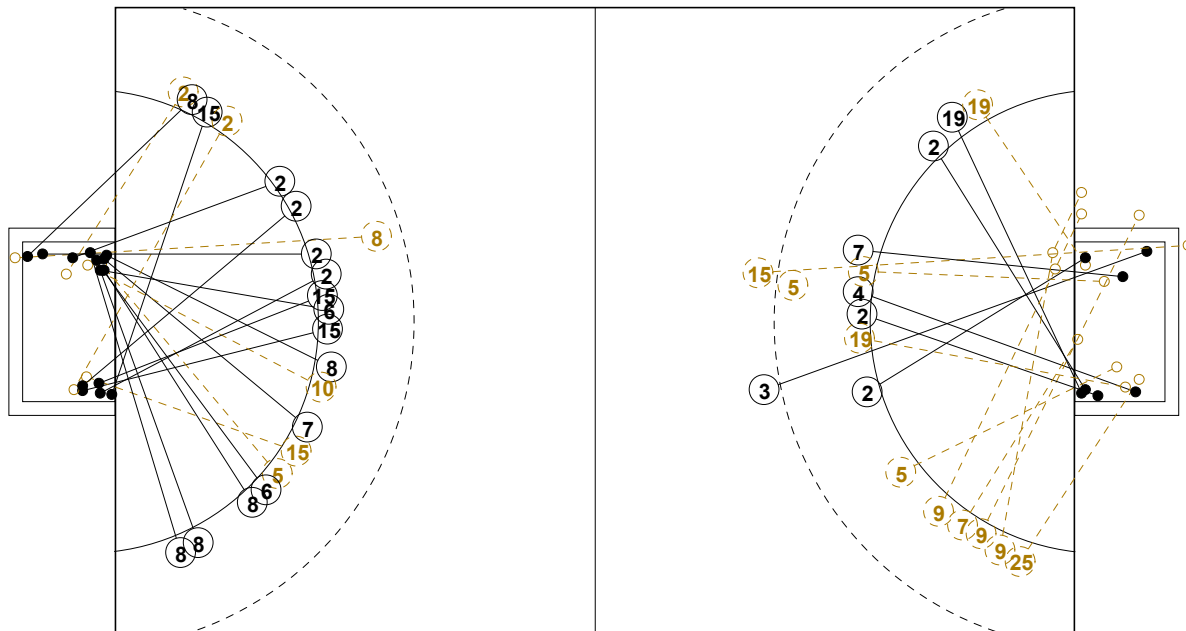

## PICTORIAL MATCH STATISTICS

ROUND 8

MATCH 96

100717096-21-1/1

1st Half  
13 : 11

2nd Half  
28 : 22

**XVII WOMEN'S JUNIOR WORLD CHAMPIONSHIP 2010 IN KOR**  
**MATCH SHOT REPORT**

ROUND 8