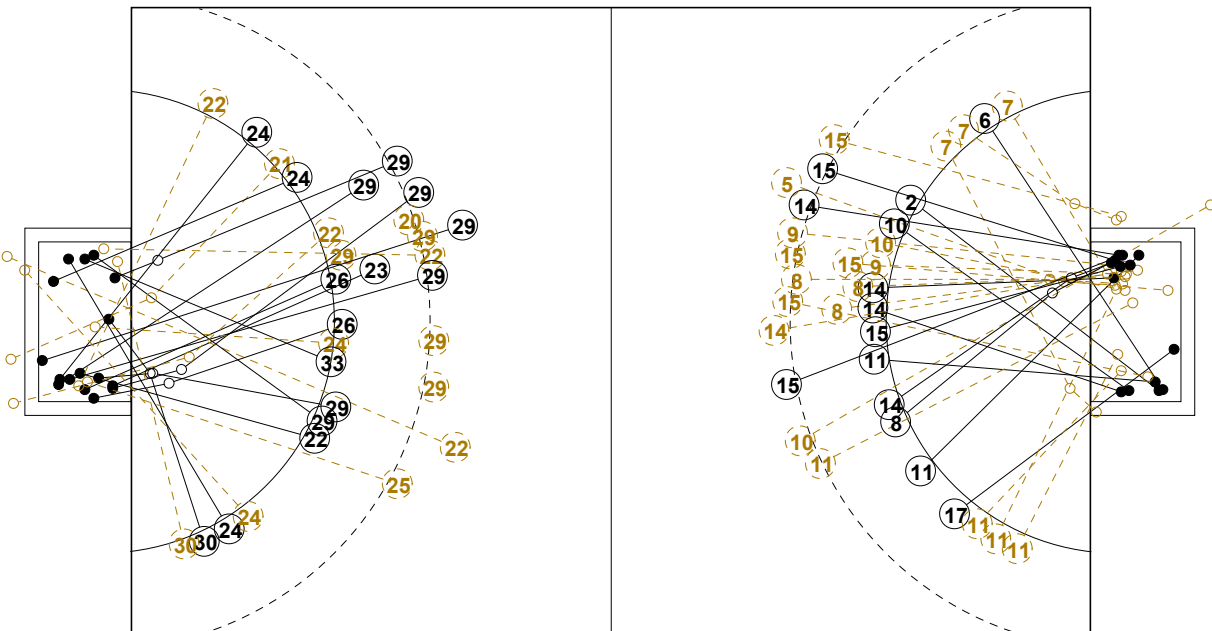

COURT PLAYER: GOALS/SHOTS

GOALKEEPER: SAVED/SHOTS

TEAM TOTALS	GOALS	SAVED	MISSED	POST	BLOCKED	TOTAL	RATE(%)
Field Shot	4	5	1	1	4	15	26.7%
Line Shot	10	3			1	14	71.4%
Wing Shot	3	5		1		9	33.3%
Fastbreak	3					3	100.0%
Breakthrough	4		2			6	66.7%
Free Throw							0.0%
7M-Throw		1				1	0.0%

XVII WOMEN'S JUNIOR WORLD CHAMPIONSHIP 2010 IN KOR PICTORIAL MATCH STATISTICS

ROUND 7

MATCH 93

100717093-21-1/1

1st Half
25 : 8

2nd Half
24 : 39

XVII WOMEN'S JUNIOR WORLD CHAMPIONSHIP 2010 IN KOR
MATCH SHOT REPORT