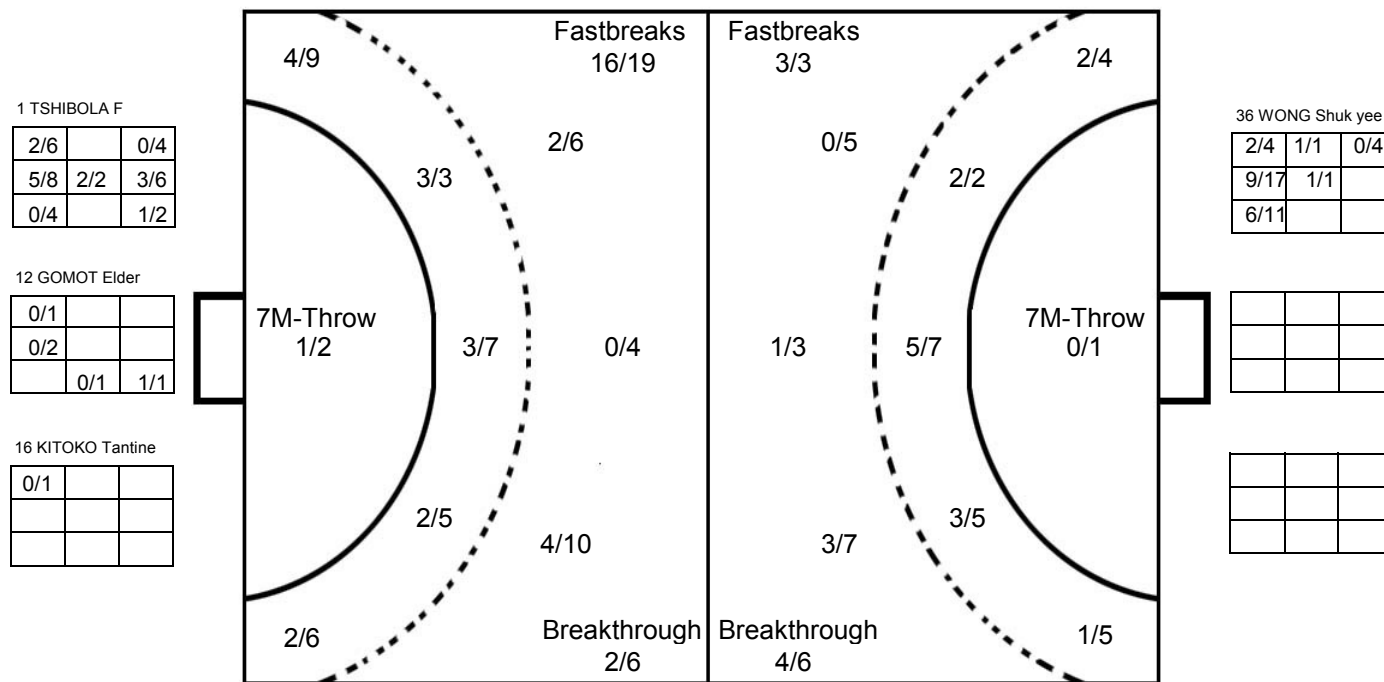

XVII WOMEN'S JUNIOR WORLD CHAMPIONSHIP 2010 IN KOR
MATCH SHOT REPORT

ROUND 7

MATCH 93

100717093-41-1/1

DR CONGO

1 TSHIBOLA F	2 MAYINGA Bijou	3 MONGA Mireille	4 MITONGA Hardi	5 BABINA Carine	6 KATETE Bibiche	7 EKOFO Mimi	8 SIMBI Nathalie
<table border="1"><tr><td></td><td></td><td></td></tr><tr><td></td><td></td><td></td></tr><tr><td></td><td></td><td></td></tr></table>	<table border="1"><tr><td></td><td></td><td>1</td></tr><tr><td></td><td></td><td></td></tr><tr><td></td><td></td><td></td></tr></table>	<table border="1"><tr><td></td><td></td><td></td><td></td></tr><tr><td></td><td></td><td></td><td></td></tr><tr><td>1</td><td></td><td></td><td>1</td></tr></table>	<table border="1"><tr><td></td><td></td><td></td><td></td></tr><tr><td></td><td></td><td></td><td></td></tr><tr><td></td><td></td><td></td><td></td></tr></table>	<table border="1"><tr><td>1</td><td></td><td></td><td></td></tr><tr><td></td><td></td><td></td><td></td></tr><tr><td></td><td></td><td></td><td></td></tr></table>	<table border="1"><tr><td></td><td></td><td></td><td>1</td></tr><tr><td></td><td></td><td></td><td></td></tr><tr><td></td><td></td><td></td><td>1</td></tr></table>	<table border="1"><tr><td></td><td></td><td></td><td></td></tr><tr><td></td><td></td><td></td><td></td></tr><tr><td></td><td></td><td></td><td></td></tr></table>	<table border="1"><tr><td></td><td></td><td></td><td></td></tr><tr><td></td><td></td><td></td><td></td></tr><tr><td></td><td></td><td></td><td></td></tr></table>
Post - 0 Miss - 0 Block - 0	Post - 0 Miss - 0 Block - 0	Post - 0 Miss - 1 Block - 0	Post - 0 Miss - 0 Block - 0	Post - 0 Miss - 1 Block - 0	Post - 1 Miss - 0 Block - 0	Post - 1 Miss - 1 Block - 0	Post - 0 Miss - 0 Block - 0
9 KABEDI Olga	10 KALEMBA Miglo	11 NGAKIMI P	12 GOMOT Elder	14 LAYING Laetitia	15 KAPENDE Naomi	16 KITOKO Tantine	17 PELA Bango
<table border="1"><tr><td></td><td></td><td></td></tr><tr><td></td><td></td><td></td></tr><tr><td></td><td></td><td>1</td></tr></table>	<table border="1"><tr><td></td><td></td><td></td><td>1</td></tr><tr><td></td><td></td><td></td><td></td></tr><tr><td></td><td></td><td></td><td></td></tr></table>	<table border="1"><tr><td></td><td></td><td></td><td>1</td></tr><tr><td></td><td></td><td></td><td></td></tr><tr><td></td><td></td><td></td><td></td></tr></table>	<table border="1"><tr><td></td><td></td><td></td><td></td></tr><tr><td></td><td></td><td></td><td></td></tr><tr><td></td><td></td><td></td><td></td></tr></table>	<table border="1"><tr><td>1</td><td></td><td></td><td></td></tr><tr><td>2</td><td></td><td>3</td><td></td></tr><tr><td>7</td><td></td><td>2</td><td></td></tr></table>	<table border="1"><tr><td></td><td></td><td></td><td></td></tr><tr><td></td><td></td><td></td><td></td></tr><tr><td>4</td><td></td><td></td><td></td></tr></table>	<table border="1"><tr><td></td><td></td><td></td><td></td></tr><tr><td></td><td></td><td></td><td></td></tr><tr><td></td><td></td><td></td><td></td></tr></table>	<table border="1"><tr><td></td><td></td><td></td><td>1</td></tr><tr><td></td><td></td><td></td><td></td></tr><tr><td></td><td></td><td></td><td></td></tr></table>
Post - 0 Miss - 2 Block - 0	Post - 0 Miss - 1 Block - 0	Post - 0 Miss - 0 Block - 0	Post - 0 Miss - 0 Block - 0	Post - 2 Miss - 1 Block - 0	Post - 0 Miss - 1 Block - 1	Post - 0 Miss - 0 Block - 0	Post - 0 Miss - 1 Block - 0

20 LEE Lai ling	21 LING Kwan mei	22 WONG Wing tung	23 LAM Wai yu	24 CHEUNG Meingo	25 CHENG Chinghang	26 TSANG Ching man	27 LAU Waiyee
<table border="1"><tr><td></td><td></td><td></td></tr><tr><td></td><td></td><td></td></tr><tr><td></td><td></td><td></td></tr></table>	<table border="1"><tr><td></td><td></td><td></td></tr><tr><td></td><td></td><td></td></tr><tr><td></td><td></td><td></td></tr></table>	<table border="1"><tr><td></td><td></td><td>1</td></tr><tr><td></td><td></td><td></td></tr><tr><td></td><td></td><td></td></tr></table>	<table border="1"><tr><td></td><td></td><td>1</td></tr><tr><td></td><td></td><td></td></tr><tr><td></td><td></td><td>1</td></tr></table>	<table border="1"><tr><td>1</td><td></td><td>2</td></tr><tr><td></td><td></td><td></td></tr><tr><td></td><td></td><td></td></tr></table>	<table border="1"><tr><td>1</td><td></td><td></td></tr><tr><td></td><td></td><td></td></tr><tr><td></td><td></td><td></td></tr></table>	<table border="1"><tr><td></td><td></td><td>2</td></tr><tr><td></td><td></td><td></td></tr><tr><td></td><td></td><td></td></tr></table>	<table border="1"><tr><td></td><td></td><td>1</td></tr><tr><td></td><td></td><td></td></tr><tr><td></td><td></td><td></td></tr></table>
Post - 0 Miss - 0 Block - 1	Post - 0 Miss - 1 Block - 0	Post - 0 Miss - 2 Block - 0	Post - 0 Miss - 0 Block - 0	Post - 1 Miss - 0 Block - 0	Post - 1 Miss - 0 Block - 0	Post - 0 Miss - 0 Block - 0	Post - 0 Miss - 0 Block - 0
28 LAM Sze pui	29 LEUNG Sin ying	30 TAM Hoi man	33 CHAN Kam ling	35 MAK Wingtung	36 WONG Shuk yee		
<table border="1"><tr><td></td><td></td><td></td></tr><tr><td></td><td></td><td></td></tr><tr><td></td><td></td><td></td></tr></table>	<table border="1"><tr><td>3</td><td></td><td>1</td></tr><tr><td>1</td><td></td><td>1</td></tr><tr><td>2</td><td></td><td>1</td></tr></table>	<table border="1"><tr><td></td><td></td><td></td><td>1</td></tr><tr><td></td><td></td><td></td><td></td></tr><tr><td></td><td></td><td></td><td></td></tr></table>	<table border="1"><tr><td></td><td></td><td></td><td>1</td></tr><tr><td></td><td></td><td></td><td></td></tr><tr><td>1</td><td></td><td></td><td></td></tr></table>	<table border="1"><tr><td></td><td></td><td></td><td></td></tr><tr><td></td><td></td><td></td><td></td></tr><tr><td></td><td></td><td></td><td></td></tr></table>	<table border="1"><tr><td></td><td></td><td></td><td></td></tr><tr><td></td><td></td><td></td><td></td></tr><tr><td></td><td></td><td></td><td></td></tr></table>		
Post - 0 Miss - 0 Block - 0	Post - 0 Miss - 0 Block - 4	Post - 0 Miss - 0 Block - 0	Post - 0 Miss - 0 Block - 0	Post - 0 Miss - 0 Block - 0	Post - 0 Miss - 0 Block - 0