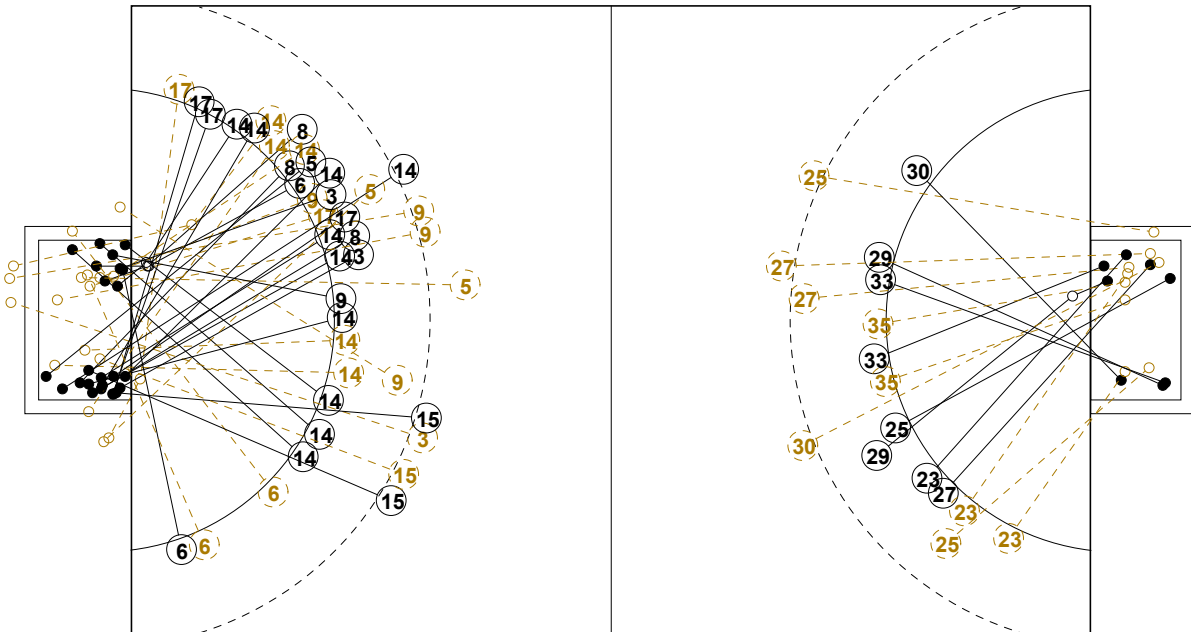

XVII WOMEN'S JUNIOR WORLD CHAMPIONSHIP 2010 IN KOR PICTORIAL MATCH STATISTICS

ROUND 7

MATCH 93

100717093-21-1/1