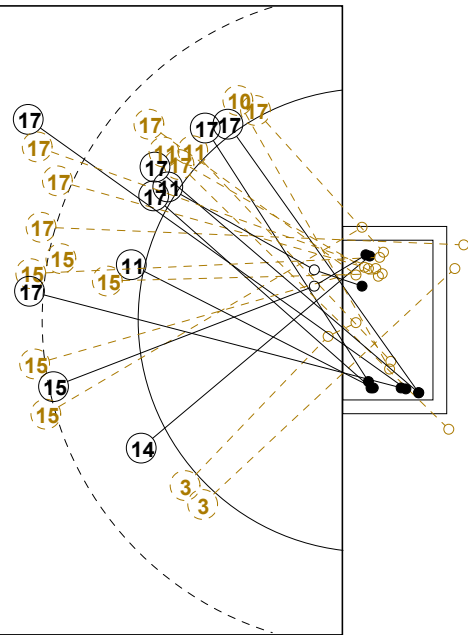

## GOALKEEPER: SAVED/SHOTS

TEAM TOTALS	GOALS	SAVED	MISSED	POST	BLOCKED	TOTAL	RATE(%)
Field Shot	1	6	1	1	2	11	9.1%
Line Shot	4	6	1			11	36.4%
Wing Shot	3	5	1			9	33.3%
Fastbreak	2					2	100.0%
Breakthrough	7	1				8	87.5%
Free Throw			1			1	0.0%
7M-Throw	2					2	100.0%

# XVII WOMEN'S JUNIOR WORLD CHAMPIONSHIP 2010 IN KOR PICTORIAL MATCH STATISTICS

ROUND 6

MATCH 92

100717092-21-1/1

1st Half  
8 : 10

2nd Half  
27 : 19

**XVII WOMEN'S JUNIOR WORLD CHAMPIONSHIP 2010 IN KOR**  
**MATCH SHOT REPORT**