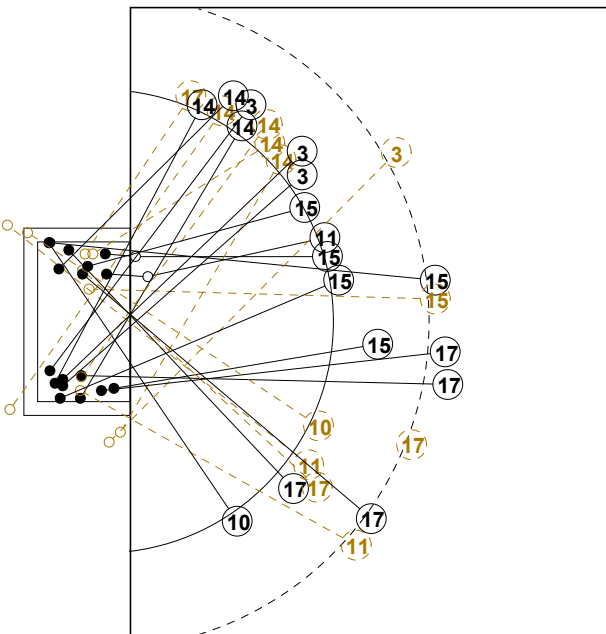

## GOALKEEPER: SAVED/SHOTS

TEAM TOTALS	GOALS	SAVED	MISSED	POST	BLOCKED	TOTAL	RATE(%)
Field Shot	1	6	1	1	2	11	9.1%
Line Shot	4	6	1			11	36.4%
Wing Shot	3	5	1			9	33.3%
Fastbreak	2					2	100.0%
Breakthrough	7	1				8	87.5%
Free Throw			1			1	0.0%
7M-Throw	2					2	100.0%

# XVII WOMEN'S JUNIOR WORLD CHAMPIONSHIP 2010 IN KOR PICTORIAL MATCH STATISTICS

ROUND 6

MATCH 92

100717092-21-1/1

1st Half  
8 : 10

2nd Half  
27 : 19

**XVII WOMEN'S JUNIOR WORLD CHAMPIONSHIP 2010 IN KOR**  
**MATCH SHOT REPORT**