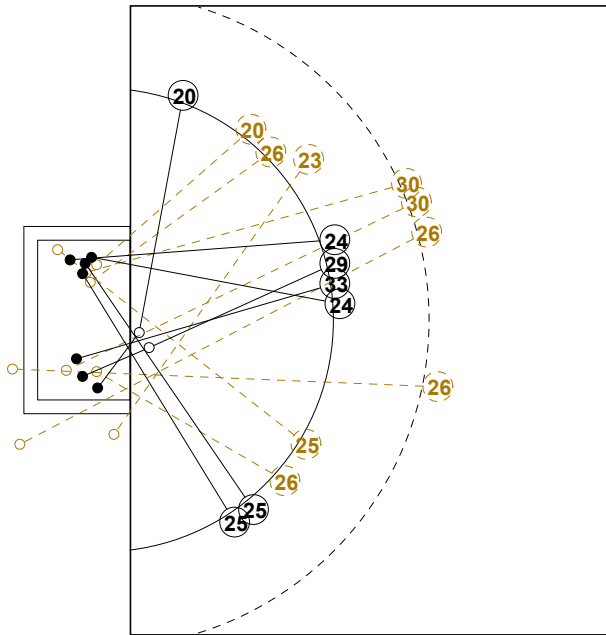

XVII WOMEN'S JUNIOR WORLD CHAMPIONSHIP 2010 IN KOR PICTORIAL MATCH STATISTICS

ROUND 6

MATCH 92

100717092-21-1/1