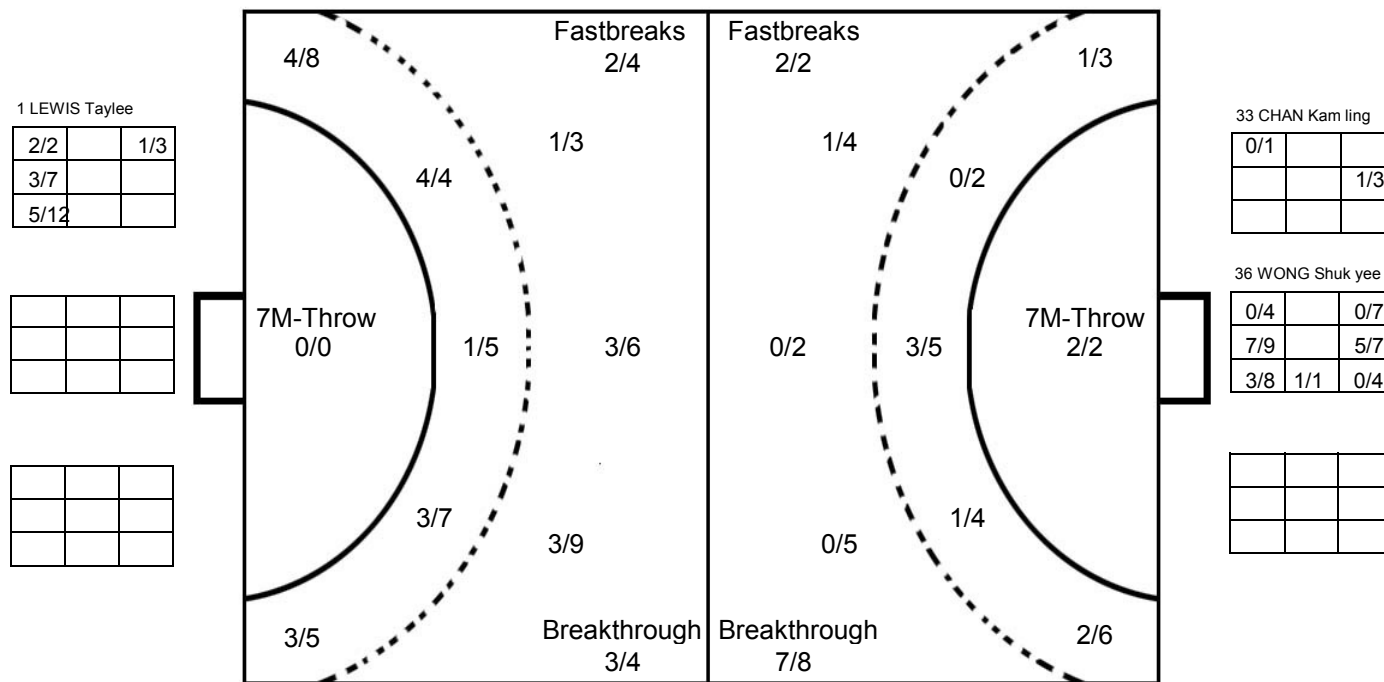

XVII WOMEN'S JUNIOR WORLD CHAMPIONSHIP 2010 IN KOR
MATCH SHOT REPORT

ROUND 6

MATCH 92

100717092-41-1/1

AUSTRALIA

1 LEWIS Taylee	3 LODEWIJKS Rachel	9 MARKOVIC Nina	10 KEYES Brianna	11 KEITH Lauren	12 MISKOVIC Sonja	14 DENNERLEY Claire	15 SMILJANIC Vanja
<table border="1"><tr><td></td><td></td><td></td></tr><tr><td></td><td></td><td></td></tr><tr><td></td><td></td><td></td></tr></table>	<table border="1"><tr><td>3</td><td></td><td></td></tr><tr><td></td><td></td><td></td></tr><tr><td></td><td></td><td></td></tr></table>	<table border="1"><tr><td></td><td></td><td></td></tr><tr><td></td><td></td><td></td></tr><tr><td></td><td></td><td></td></tr></table>	<table border="1"><tr><td></td><td></td><td>1</td></tr><tr><td></td><td></td><td></td></tr><tr><td></td><td></td><td></td></tr></table>	<table border="1"><tr><td></td><td></td><td></td></tr><tr><td></td><td></td><td>1</td></tr><tr><td>1</td><td></td><td>1</td></tr></table>	<table border="1"><tr><td></td><td></td><td></td></tr><tr><td></td><td></td><td></td></tr><tr><td></td><td></td><td></td></tr></table>	<table border="1"><tr><td>1</td><td></td><td>1</td></tr><tr><td>1</td><td></td><td></td></tr><tr><td>1</td><td></td><td></td></tr></table>	<table border="1"><tr><td>1</td><td></td><td>1</td></tr><tr><td></td><td></td><td>1</td></tr><tr><td>2</td><td></td><td>1</td></tr></table>
Post - 0 Miss - 0 Block - 0	Post - 0 Miss - 2 Block - 0	Post - 0 Miss - 0 Block - 0	Post - 1 Miss - 0 Block - 0	Post - 0 Miss - 1 Block - 0	Post - 0 Miss - 0 Block - 0	Post - 0 Miss - 2 Block - 0	Post - 1 Miss - 0 Block - 1
17 BRUNSBURG V	19 MELLOR Melissa						
<table border="1"><tr><td></td><td></td><td>4</td></tr><tr><td>1</td><td></td><td>2</td></tr><tr><td>1</td><td></td><td>2</td></tr></table>	<table border="1"><tr><td></td><td></td><td></td></tr><tr><td></td><td></td><td></td></tr><tr><td></td><td></td><td></td></tr></table>	<table border="1"><tr><td></td><td></td><td></td></tr><tr><td></td><td></td><td></td></tr><tr><td></td><td></td><td></td></tr></table>	<table border="1"><tr><td></td><td></td><td></td></tr><tr><td></td><td></td><td></td></tr><tr><td></td><td></td><td></td></tr></table>	<table border="1"><tr><td></td><td></td><td></td></tr><tr><td></td><td></td><td></td></tr><tr><td></td><td></td><td></td></tr></table>	<table border="1"><tr><td></td><td></td><td></td></tr><tr><td></td><td></td><td></td></tr><tr><td></td><td></td><td></td></tr></table>	<table border="1"><tr><td></td><td></td><td></td></tr><tr><td></td><td></td><td></td></tr><tr><td></td><td></td><td></td></tr></table>	<table border="1"><tr><td></td><td></td><td></td></tr><tr><td></td><td></td><td></td></tr><tr><td></td><td></td><td></td></tr></table>
Post - 0 Miss - 2 Block - 1	Post - 0 Miss - 0 Block - 0						

HONGKONG

20 LEE Lai ling	21 LING Kwan mei	22 WONG Wing tung	23 LAM Wai yu	24 CHEUNG Meingo	25 CHENG Chinghang	26 TSANG Ching man	27 LAU Waiyee
<table border="1"><tr><td>1</td><td></td><td></td></tr><tr><td></td><td></td><td></td></tr><tr><td></td><td></td><td></td></tr></table>	<table border="1"><tr><td></td><td></td><td></td></tr><tr><td></td><td></td><td></td></tr><tr><td></td><td></td><td></td></tr></table>	<table border="1"><tr><td></td><td></td><td></td></tr><tr><td></td><td></td><td></td></tr><tr><td></td><td></td><td></td></tr></table>	<table border="1"><tr><td></td><td></td><td>1</td></tr><tr><td></td><td></td><td></td></tr><tr><td></td><td></td><td></td></tr></table>	<table border="1"><tr><td></td><td></td><td>3</td></tr><tr><td></td><td></td><td>1</td></tr><tr><td></td><td></td><td></td></tr></table>	<table border="1"><tr><td></td><td></td><td>2</td></tr><tr><td>1</td><td></td><td></td></tr><tr><td></td><td></td><td></td></tr></table>	<table border="1"><tr><td></td><td></td><td>1</td></tr><tr><td></td><td></td><td>1</td></tr><tr><td></td><td></td><td></td></tr></table>	<table border="1"><tr><td></td><td></td><td></td></tr><tr><td></td><td></td><td></td></tr><tr><td></td><td></td><td></td></tr></table>
Post - 0 Miss - 0 Block - 0	Post - 0 Miss - 0 Block - 0	Post - 0 Miss - 0 Block - 0	Post - 0 Miss - 1 Block - 0	Post - 0 Miss - 0 Block - 0	Post - 0 Miss - 0 Block - 0	Post - 0 Miss - 2 Block - 0	Post - 0 Miss - 0 Block - 0
28 LAM Sze pui	29 LEUNG Sin ying	30 TAM Hoi man	33 CHAN Kam ling	35 MAK Wingtung	36 WONG Shuk yee		
<table border="1"><tr><td></td><td></td><td></td></tr><tr><td></td><td></td><td></td></tr><tr><td></td><td></td><td></td></tr></table>	<table border="1"><tr><td></td><td></td><td>1</td></tr><tr><td>2</td><td></td><td></td></tr><tr><td></td><td>1</td><td>1</td></tr></table>	<table border="1"><tr><td></td><td></td><td></td></tr><tr><td></td><td></td><td></td></tr><tr><td></td><td></td><td></td></tr></table>	<table border="1"><tr><td></td><td></td><td>1</td></tr><tr><td></td><td></td><td></td></tr><tr><td></td><td></td><td></td></tr></table>	<table border="1"><tr><td></td><td></td><td></td></tr><tr><td></td><td></td><td></td></tr><tr><td></td><td></td><td></td></tr></table>	<table border="1"><tr><td></td><td></td><td></td></tr><tr><td></td><td></td><td></td></tr><tr><td></td><td></td><td></td></tr></table>	<table border="1"><tr><td></td><td></td><td></td></tr><tr><td></td><td></td><td></td></tr><tr><td></td><td></td><td></td></tr></table>	<table border="1"><tr><td></td><td></td><td></td></tr><tr><td></td><td></td><td></td></tr><tr><td></td><td></td><td></td></tr></table>
Post - 0 Miss - 0 Block - 0	Post - 1 Miss - 0 Block - 1	Post - 0 Miss - 1 Block - 1	Post - 0 Miss - 0 Block - 0	Post - 0 Miss - 0 Block - 0	Post - 0 Miss - 0 Block - 0