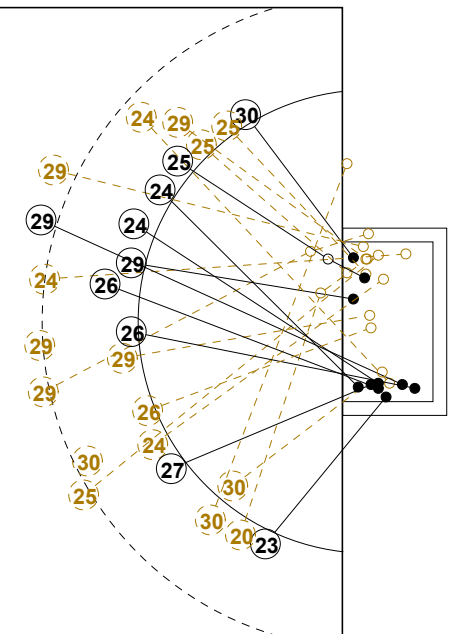

## GOALKEEPER: SAVED/SHOTS

TEAM TOTALS	GOALS	SAVED	MISSED	POST	BLOCKED	TOTAL	RATE(%)
Field Shot	1	6	1	1	2	11	9.1%
Line Shot	4	6	1			11	36.4%
Wing Shot	3	5	1			9	33.3%
Fastbreak	2					2	100.0%
Breakthrough	7	1				8	87.5%
Free Throw			1			1	0.0%
7M-Throw	2					2	100.0%

# XVII WOMEN'S JUNIOR WORLD CHAMPIONSHIP 2010 IN KOR PICTORIAL MATCH STATISTICS

ROUND 6

MATCH 92

100717092-21-1/1

1st Half  
8 : 10

2nd Half  
27 : 19

**XVII WOMEN'S JUNIOR WORLD CHAMPIONSHIP 2010 IN KOR**  
**MATCH SHOT REPORT**