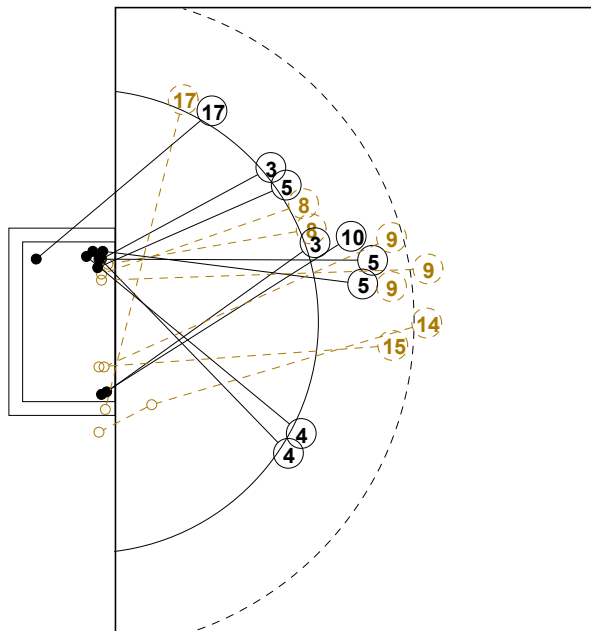

COURT PLAYER: GOALS/SHOTS

GOALKEEPER: SAVED/SHOTS

TEAM TOTALS	GOALS	SAVED	MISSED	POST	BLOCKED	TOTAL	RATE(%)
Field Shot	1	4	3	1	1	10	10.0%
Line Shot	5					5	100.0%
Wing Shot	4	2	1	1		8	50.0%
Fastbreak	8	1		1		10	80.0%
Breakthrough	2	2		1		5	40.0%
Free Throw							0.0%
7M-Throw	4		1			5	80.0%

XVII WOMEN'S JUNIOR WORLD CHAMPIONSHIP 2010 IN KOR PICTORIAL MATCH STATISTICS

ROUND 6

MATCH 91

100717091-21-1/1

1st Half
14 : 12

2nd Half
24 : 27

XVII WOMEN'S JUNIOR WORLD CHAMPIONSHIP 2010 IN KOR
MATCH SHOT REPORT