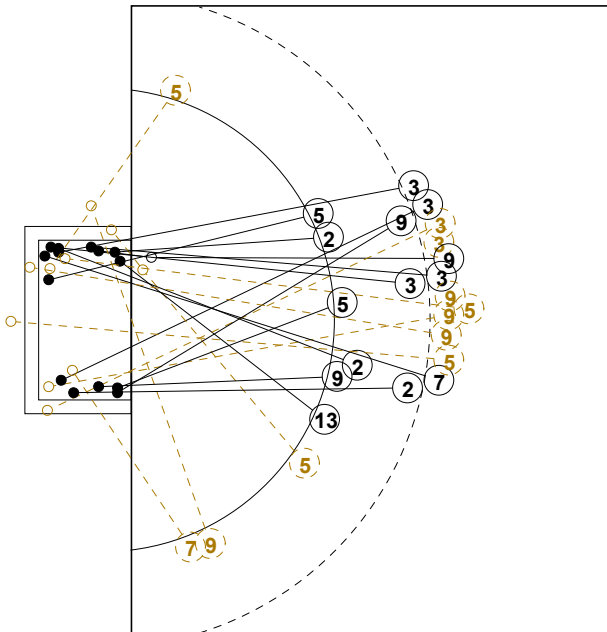

XVII WOMEN'S JUNIOR WORLD CHAMPIONSHIP 2010 IN KOR PICTORIAL MATCH STATISTICS

ROUND 6

MATCH 91

100717091-21-1/1