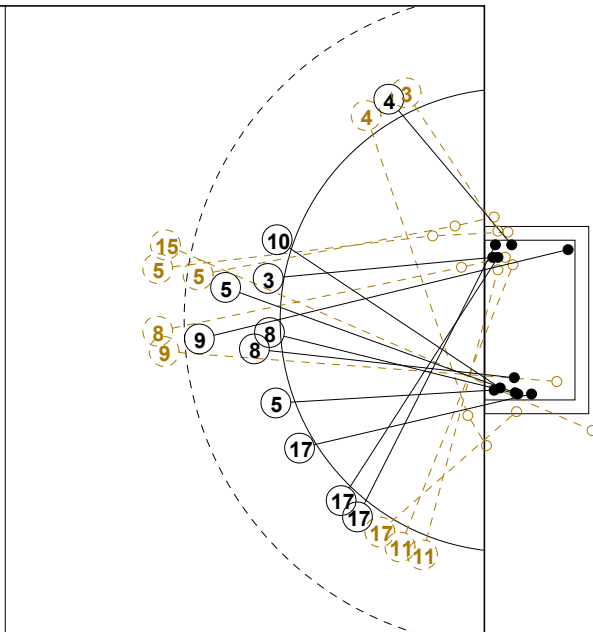

COURT PLAYER: GOALS/SHOTS

GOALKEEPER: SAVED/SHOTS

TEAM TOTALS	GOALS	SAVED	MISSED	POST	BLOCKED	TOTAL	RATE(%)
Field Shot	1	4	3	1	1	10	10.0%
Line Shot	5					5	100.0%
Wing Shot	4	2	1	1		8	50.0%
Fastbreak	8	1		1		10	80.0%
Breakthrough	2	2		1		5	40.0%
Free Throw							0.0%
7M-Throw	4		1			5	80.0%

XVII WOMEN'S JUNIOR WORLD CHAMPIONSHIP 2010 IN KOR PICTORIAL MATCH STATISTICS

ROUND 6

MATCH 91

100717091-21-1/1

1st Half
14 : 12

2nd Half
24 : 27

XVII WOMEN'S JUNIOR WORLD CHAMPIONSHIP 2010 IN KOR
MATCH SHOT REPORT