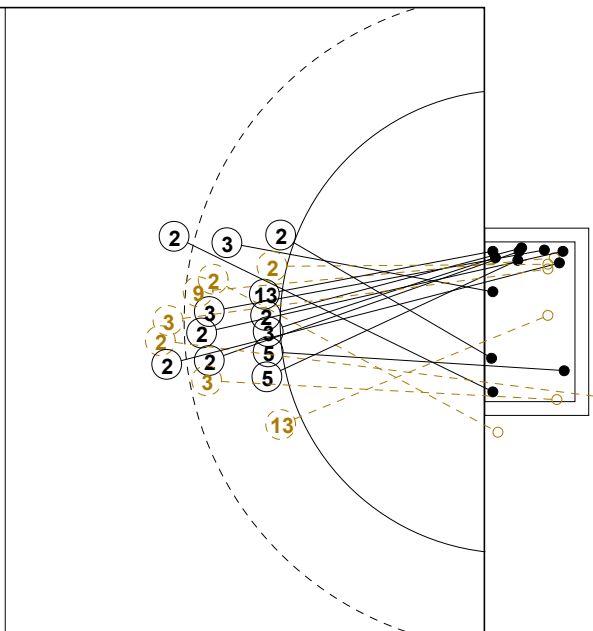

COURT PLAYER: GOALS/SHOTS

GOALKEEPER: SAVED/SHOTS

TEAM TOTALS	GOALS	SAVED	MISSED	POST	BLOCKED	TOTAL	RATE(%)
Field Shot	1	4	3	1	1	10	10.0%
Line Shot	5					5	100.0%
Wing Shot	4	2	1	1		8	50.0%
Fastbreak	8	1		1		10	80.0%
Breakthrough	2	2		1		5	40.0%
Free Throw							0.0%
7M-Throw	4		1			5	80.0%

XVII WOMEN'S JUNIOR WORLD CHAMPIONSHIP 2010 IN KOR PICTORIAL MATCH STATISTICS

ROUND 6

MATCH 91

100717091-21-1/1

1st Half
14 : 12

2nd Half
24 : 27

XVII WOMEN'S JUNIOR WORLD CHAMPIONSHIP 2010 IN KOR
MATCH SHOT REPORT