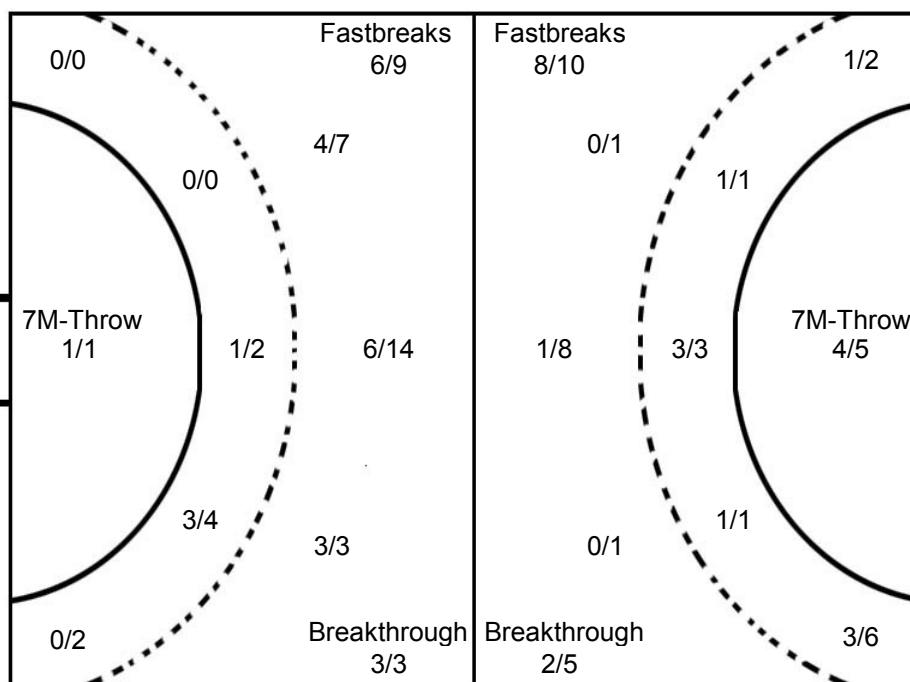

XVII WOMEN'S JUNIOR WORLD CHAMPIONSHIP 2010 IN KOR
MATCH SHOT REPORT

ROUND 6

MATCH 91

100717091-41-1/1

GREENLAND

1 LYBERTH Rita	2 TREMEL N	3 RASMUSSEN Mia	5 HOLM Ivaana	6 PETERSEN A	7 PEDERSEN Aili	8 EGEDE Sara	9 GRONVOLD Panu
	2 1	2 2					
	3		1				1 1
		3	1				1
Post - 0 Miss - 0 Block - 0	Post - 0 Miss - 2 Block - 0	Post - 1 Miss - 0 Block - 1	Post - 1 Miss - 1 Block - 0	Post - 0 Miss - 0 Block - 0	Post - 0 Miss - 0 Block - 0	Post - 0 Miss - 0 Block - 0	Post - 1 Miss - 1 Block - 1
10 LANGE Christina	11 NOAHSEN Pipaluk	12 LORENTZEN Rina	13 LYBERTH Najaaja	15 MIKKELSEN K			
			1 1				
Post - 0 Miss - 0 Block - 0	Post - 0 Miss - 0 Block - 0	Post - 0 Miss - 0 Block - 0	Post - 0 Miss - 0 Block - 0	Post - 0 Miss - 0 Block - 0			

12 LORENTZEN Rina

0/1	1/2
0/1	0/4
5/13	

1 TSHIBOLA F

4/8	1/1	1/3
1/4		0/2
0/2		0/2

12 GOMOT Elder

	1/4
0/1	
	0/1

16 KITOKO Tantine

	1/2
0/1	
0/4	0/1

DR CONGO

1 TSHIBOLA F	2 MAYINGA Bijou	3 MONGA Mireille	4 MITONGA Hardi	5 BABINA Carine	6 KATETE Bibiche	7 EKOFO Mimi	8 SIMBI Nathalie
				1			2
		4 2	1 2	4			
Post - 0 Miss - 0 Block - 0	Post - 0 Miss - 0 Block - 0	Post - 1 Miss - 0 Block - 0	Post - 0 Miss - 1 Block - 0	Post - 1 Miss - 1 Block - 0	Post - 0 Miss - 0 Block - 0	Post - 0 Miss - 0 Block - 0	Post - 0 Miss - 0 Block - 0
9 KABEDI Olga	10 KALEMBA Miglo	11 NGAKIMI P	12 GOMOT Elder	14 LAYING Laetitia	15 KAPENDE Naomi	16 KITOKO Tantine	17 PELA Bango
1 1							1 1
	1 1						2
Post - 0 Miss - 0 Block - 1	Post - 0 Miss - 0 Block - 0	Post - 0 Miss - 0 Block - 0	Post - 0 Miss - 0 Block - 0	Post - 0 Miss - 2 Block - 0	Post - 0 Miss - 1 Block - 0	Post - 0 Miss - 0 Block - 0	Post - 2 Miss - 0 Block - 0