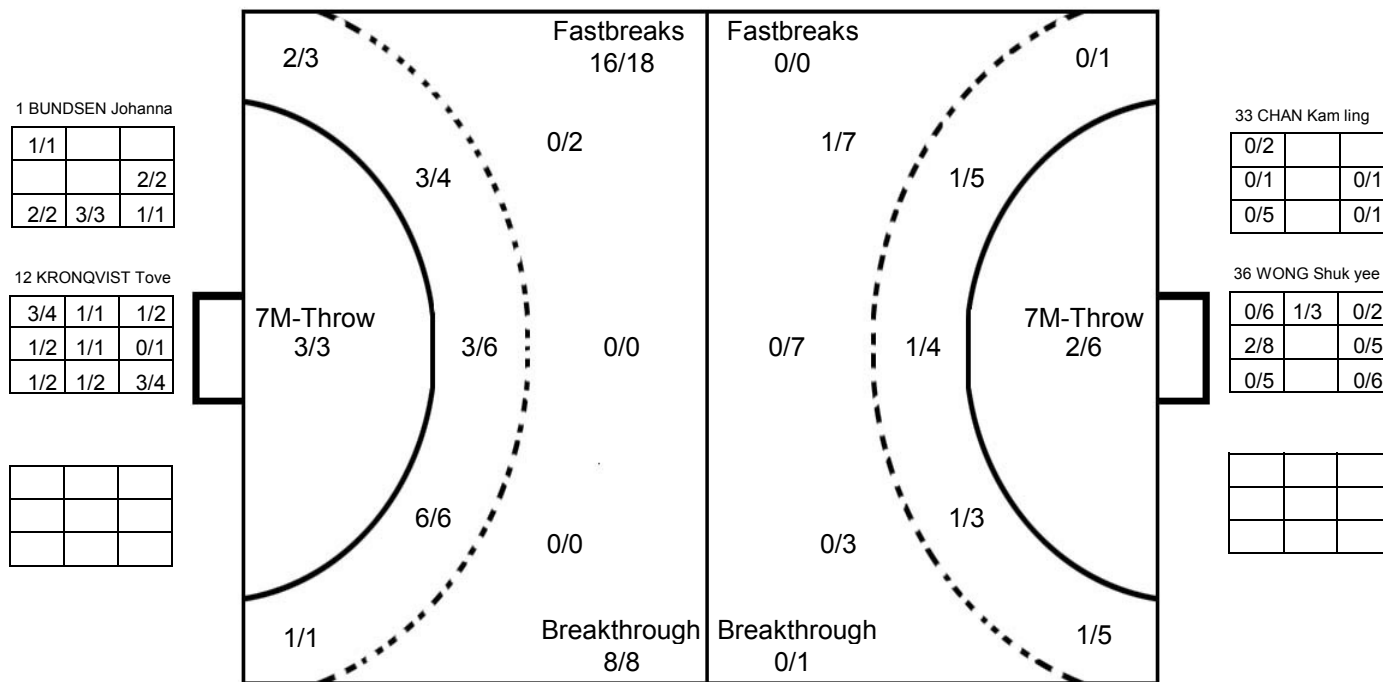

XVII WOMEN'S JUNIOR WORLD CHAMPIONSHIP 2010 IN KOR MATCH SHOT REPORT

ROUND 1

MATCH 8

100717008-41-1/1

SWEDEN

1 BUNDSSEN Johanna	2 JEPPSSON Hanna	3 HAWIA S Emma	4 ENHORNING Elin	5 WESTBERG Johana	6 WALTER Anna	7 HAGMAN Nathalie	8 KELLOKOSKI Ida
<table border="1"><tr><td></td><td></td><td></td></tr><tr><td></td><td></td><td></td></tr><tr><td></td><td></td><td></td></tr></table>	<table border="1"><tr><td></td><td></td><td>1</td></tr><tr><td></td><td></td><td></td></tr><tr><td></td><td></td><td></td></tr></table>	<table border="1"><tr><td></td><td></td><td></td></tr><tr><td></td><td></td><td></td></tr><tr><td></td><td></td><td>2</td></tr></table>	<table border="1"><tr><td></td><td>1</td><td></td></tr><tr><td>1</td><td></td><td></td></tr><tr><td></td><td></td><td>1</td></tr></table>	<table border="1"><tr><td></td><td></td><td>1</td></tr><tr><td></td><td></td><td></td></tr><tr><td>2</td><td></td><td></td></tr></table>	<table border="1"><tr><td>2</td><td>1</td><td></td></tr><tr><td>2</td><td></td><td></td></tr><tr><td></td><td></td><td></td></tr></table>	<table border="1"><tr><td>1</td><td></td><td></td></tr><tr><td>2</td><td></td><td>1</td></tr><tr><td>2</td><td></td><td>1</td></tr></table>	<table border="1"><tr><td></td><td></td><td></td></tr><tr><td></td><td></td><td></td></tr><tr><td></td><td></td><td>1</td></tr></table>
Post - 0 Miss - 0 Block - 0	Post - 0 Miss - 3 Block - 0	Post - 0 Miss - 0 Block - 0	Post - 0 Miss - 0 Block - 0	Post - 0 Miss - 1 Block - 0	Post - 0 Miss - 0 Block - 0	Post - 1 Miss - 0 Block - 0	Post - 0 Miss - 0 Block - 0
9 WESTBERG Emelie	10 ROBERTS Jamina	11 DAFE Edijana	12 KRONQVIST Tove	13 ENGDAHL Ebba	15 FOGELSTROM	16 IDEHN Filippa	17 ROXA Anna
<table border="1"><tr><td></td><td></td><td>1</td></tr><tr><td>1</td><td></td><td></td></tr><tr><td></td><td></td><td></td></tr></table>	<table border="1"><tr><td>1</td><td></td><td></td></tr><tr><td>1</td><td></td><td>2</td></tr><tr><td>1</td><td></td><td></td></tr></table>	<table border="1"><tr><td>1</td><td></td><td></td></tr><tr><td></td><td></td><td></td></tr><tr><td>2</td><td></td><td></td></tr></table>	<table border="1"><tr><td></td><td></td><td></td></tr><tr><td></td><td></td><td></td></tr><tr><td></td><td></td><td></td></tr></table>	<table border="1"><tr><td></td><td></td><td></td></tr><tr><td></td><td></td><td>1</td></tr><tr><td>2</td><td></td><td>1</td></tr></table>	<table border="1"><tr><td>3</td><td></td><td></td></tr><tr><td></td><td></td><td></td></tr><tr><td>1</td><td></td><td>1</td></tr></table>	<table border="1"><tr><td></td><td></td><td></td></tr><tr><td></td><td></td><td></td></tr><tr><td></td><td></td><td></td></tr></table>	<table border="1"><tr><td></td><td></td><td></td></tr><tr><td></td><td></td><td></td></tr><tr><td></td><td></td><td></td></tr></table>
Post - 1 Miss - 0 Block - 0	Post - 0 Miss - 0 Block - 0	Post - 0 Miss - 0 Block - 0	Post - 0 Miss - 0 Block - 0	Post - 0 Miss - 0 Block - 0	Post - 0 Miss - 0 Block - 0	Post - 0 Miss - 0 Block - 0	Post - 0 Miss - 0 Block - 0

HONGKONG

20 LEE Lai ling	21 LING Kwan mei	22 WONG Wing tung	23 LAM Wai yu	24 CHEUNG Meingo	25 CHENG Chinghang	26 TSANG Ching man	27 LAU Waiyee
<table border="1"><tr><td></td><td></td><td></td></tr><tr><td></td><td></td><td></td></tr><tr><td></td><td></td><td></td></tr></table>	<table border="1"><tr><td></td><td></td><td></td></tr><tr><td></td><td></td><td></td></tr><tr><td></td><td></td><td></td></tr></table>	<table border="1"><tr><td></td><td></td><td></td></tr><tr><td></td><td></td><td></td></tr><tr><td></td><td></td><td></td></tr></table>	<table border="1"><tr><td></td><td></td><td></td></tr><tr><td></td><td></td><td></td></tr><tr><td></td><td>1</td><td></td></tr></table>	<table border="1"><tr><td>1</td><td></td><td></td></tr><tr><td></td><td></td><td></td></tr><tr><td></td><td></td><td>1</td></tr></table>	<table border="1"><tr><td></td><td></td><td></td></tr><tr><td></td><td></td><td></td></tr><tr><td></td><td></td><td></td></tr></table>	<table border="1"><tr><td></td><td></td><td></td></tr><tr><td></td><td></td><td></td></tr><tr><td></td><td></td><td>1</td></tr></table>	<table border="1"><tr><td></td><td></td><td></td></tr><tr><td></td><td></td><td></td></tr><tr><td></td><td></td><td></td></tr></table>
Post - 0 Miss - 0 Block - 0	Post - 0 Miss - 0 Block - 0	Post - 0 Miss - 0 Block - 1	Post - 0 Miss - 1 Block - 0	Post - 0 Miss - 0 Block - 0	Post - 0 Miss - 0 Block - 0	Post - 0 Miss - 0 Block - 0	Post - 0 Miss - 1 Block - 0
28 LAM Sze pui	29 LEUNG Sin ying	30 TAM Hoi man	33 CHAN Kam ling	35 MAK Wingtung	36 WONG Shuk yee		
<table border="1"><tr><td></td><td></td><td>1</td></tr><tr><td></td><td></td><td></td></tr><tr><td></td><td></td><td></td></tr></table>	<table border="1"><tr><td></td><td></td><td></td></tr><tr><td></td><td></td><td></td></tr><tr><td></td><td></td><td></td></tr></table>	<table border="1"><tr><td></td><td></td><td></td></tr><tr><td></td><td></td><td></td></tr><tr><td></td><td></td><td></td></tr></table>	<table border="1"><tr><td></td><td></td><td></td></tr><tr><td></td><td></td><td></td></tr><tr><td></td><td></td><td></td></tr></table>	<table border="1"><tr><td>1</td><td></td><td></td></tr><tr><td></td><td></td><td></td></tr><tr><td>1</td><td></td><td></td></tr></table>	<table border="1"><tr><td></td><td></td><td></td></tr><tr><td></td><td></td><td></td></tr><tr><td></td><td></td><td></td></tr></table>	<table border="1"><tr><td></td><td></td><td></td></tr><tr><td></td><td></td><td></td></tr><tr><td></td><td></td><td></td></tr></table>	<table border="1"><tr><td></td><td></td><td></td></tr><tr><td></td><td></td><td></td></tr><tr><td></td><td></td><td></td></tr></table>
Post - 0 Miss - 1 Block - 2	Post - 1 Miss - 0 Block - 6	Post - 0 Miss - 0 Block - 1	Post - 0 Miss - 0 Block - 0	Post - 0 Miss - 0 Block - 0	Post - 0 Miss - 0 Block - 0