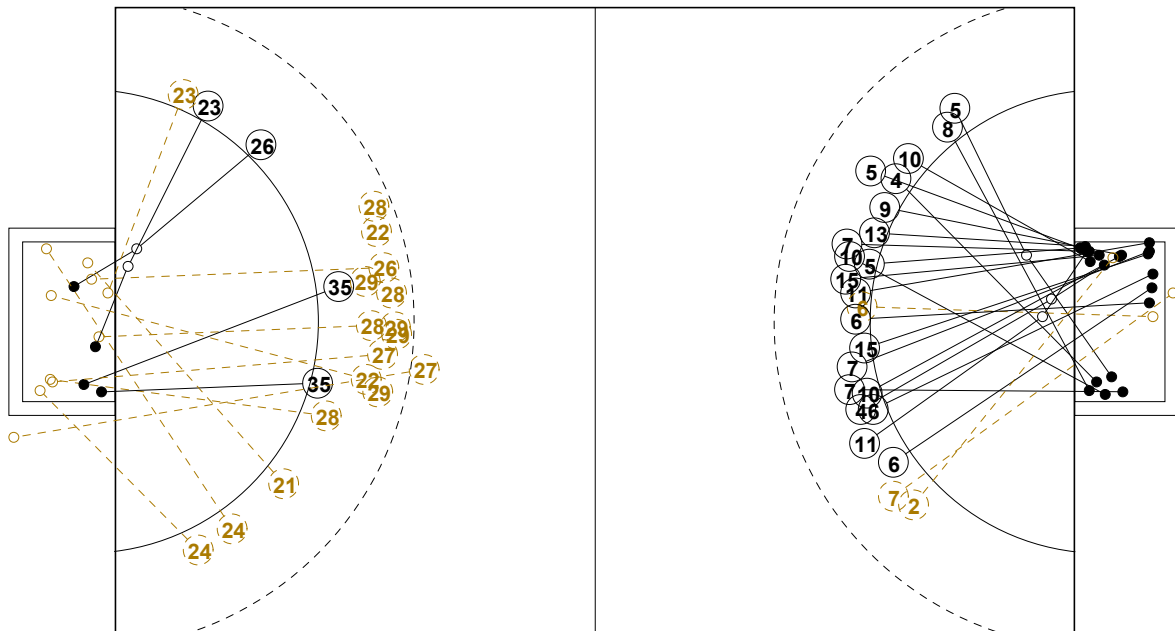

1st Half
18 : 3