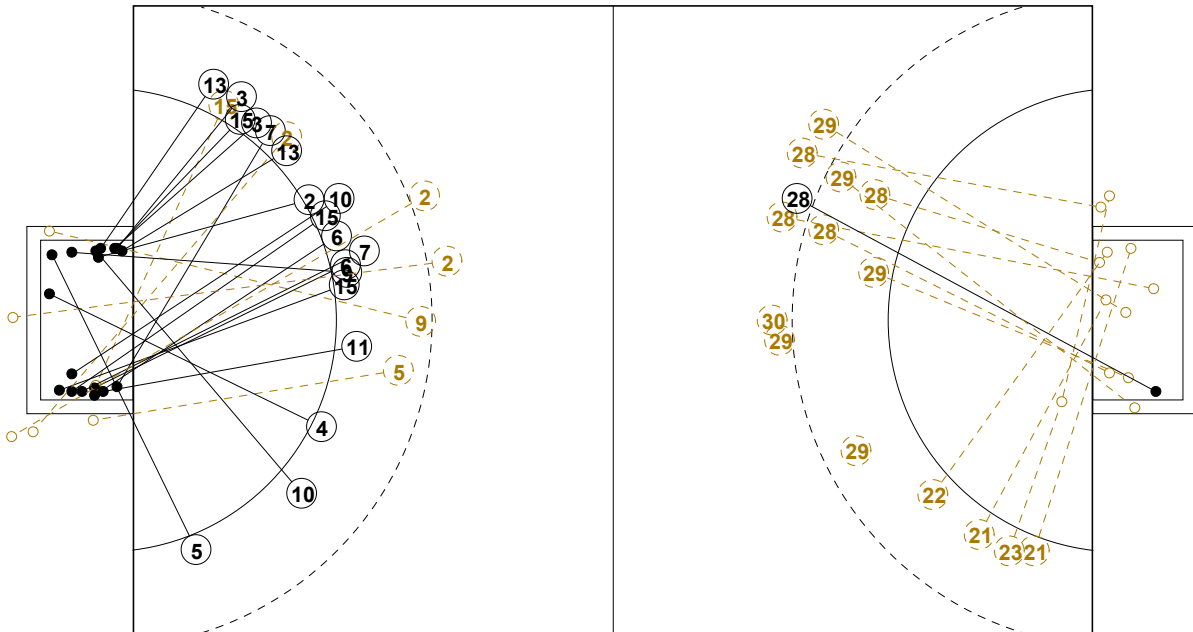

XVII WOMEN'S JUNIOR WORLD CHAMPIONSHIP 2010 IN KOR PICTORIAL MATCH STATISTICS

ROUND 1

MATCH 8

100717008-21-1/1