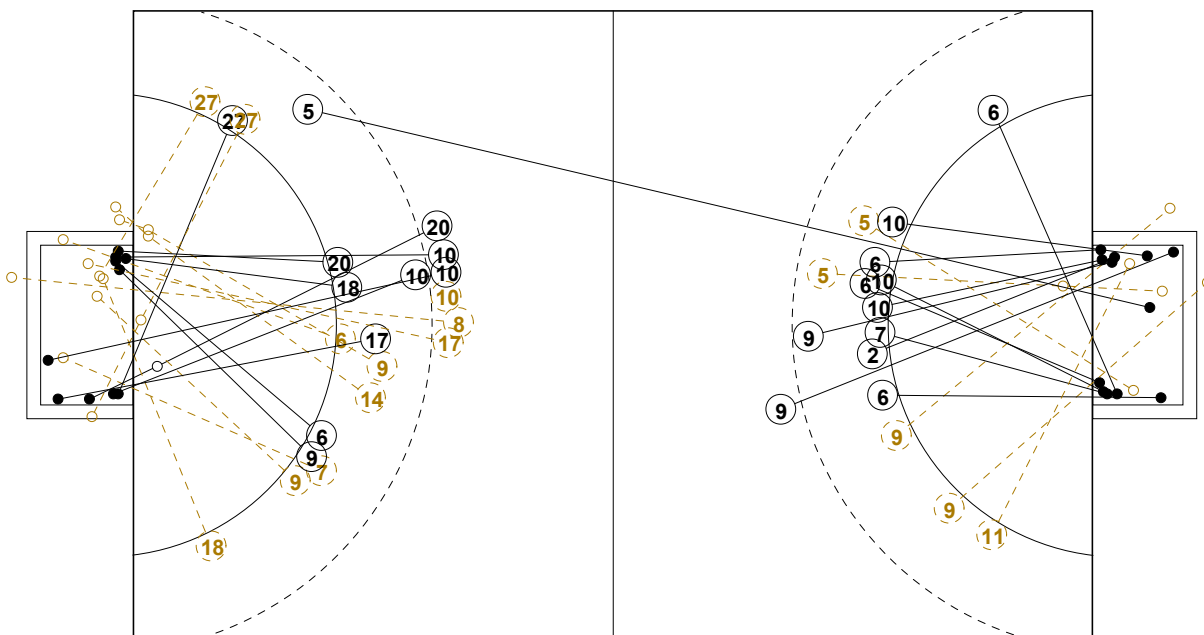

XVII WOMEN'S JUNIOR WORLD CHAMPIONSHIP 2010 IN KOR PICTORIAL MATCH STATISTICS

ROUND 6

MATCH 89

100717089-21-1/1