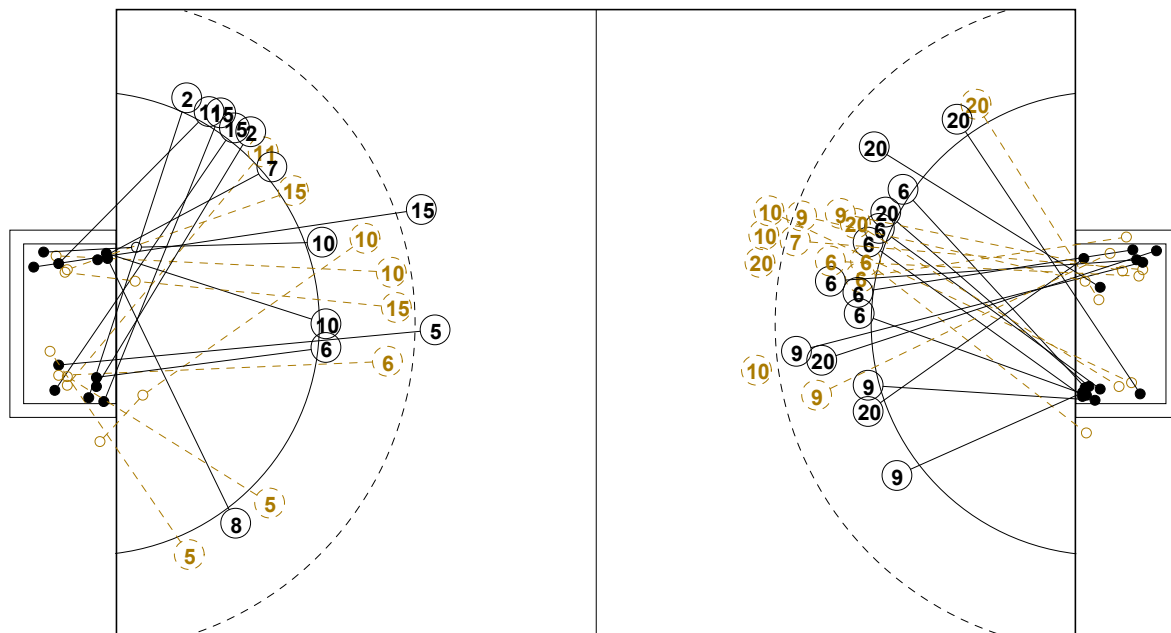

COURT PLAYER: GOALS/SHOTS

GOALKEEPER: SAVED/SHOTS

TEAM TOTALS	GOALS	SAVED	MISSED	POST	BLOCKED	TOTAL	RATE(%)
Field Shot	3	3				6	50.0%
Line Shot	5		1			6	83.3%
Wing Shot	5	2	1			8	62.5%
Fastbreak	6	2				8	75.0%
Breakthrough	3	3	1			7	42.9%
Free Throw	2					2	100.0%
7M-Throw	5	1				6	83.3%

XVII WOMEN'S JUNIOR WORLD CHAMPIONSHIP 2010 IN KOR PICTORIAL MATCH STATISTICS

ROUND 6

MATCH 89

100717089-21-1/1

1st Half
11 : 15

2nd Half
29 : 26

XVII WOMEN'S JUNIOR WORLD CHAMPIONSHIP 2010 IN KOR
MATCH SHOT REPORT