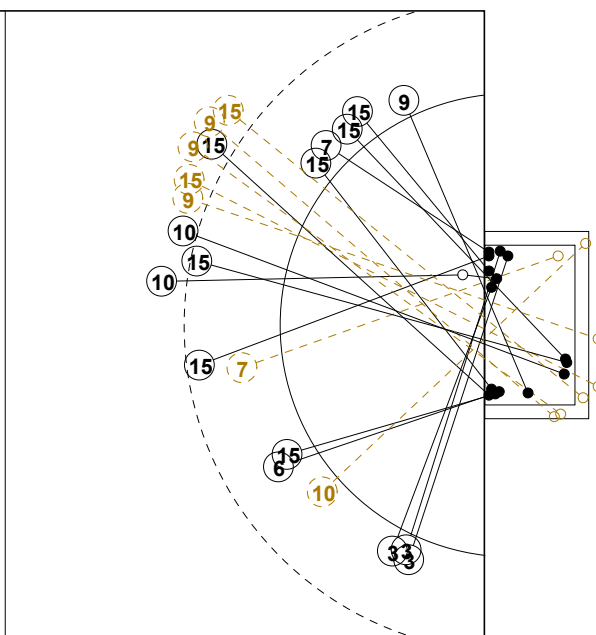

XVII WOMEN'S JUNIOR WORLD CHAMPIONSHIP 2010 IN KOR PICTORIAL MATCH STATISTICS

ROUND 6

MATCH 88

100717088-21-1/1