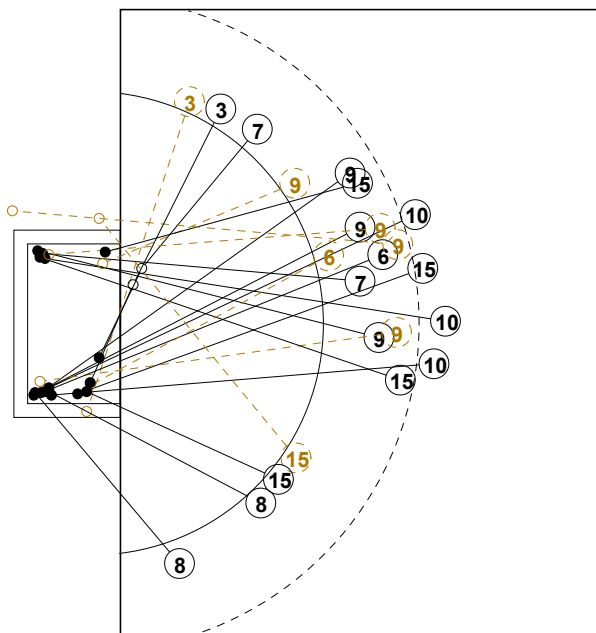

## GOALKEEPER: SAVED/SHOTS

TEAM TOTALS	GOALS	SAVED	MISSED	POST	BLOCKED	TOTAL	RATE(%)
Field Shot	10	2	3	3		18	55.6%
Line Shot	4	2		1		7	57.1%
Wing Shot	5			1		6	83.3%
Fastbreak	3	1				4	75.0%
Breakthrough	9		1			10	90.0%
Free Throw							0.0%
7M-Throw	1					1	100.0%

# XVII WOMEN'S JUNIOR WORLD CHAMPIONSHIP 2010 IN KOR PICTORIAL MATCH STATISTICS

ROUND 6

MATCH 88

100717088-21-1/1

1st Half  
14 : 15

2nd Half  
32 : 26

**XVII WOMEN'S JUNIOR WORLD CHAMPIONSHIP 2010 IN KOR**  
**MATCH SHOT REPORT**