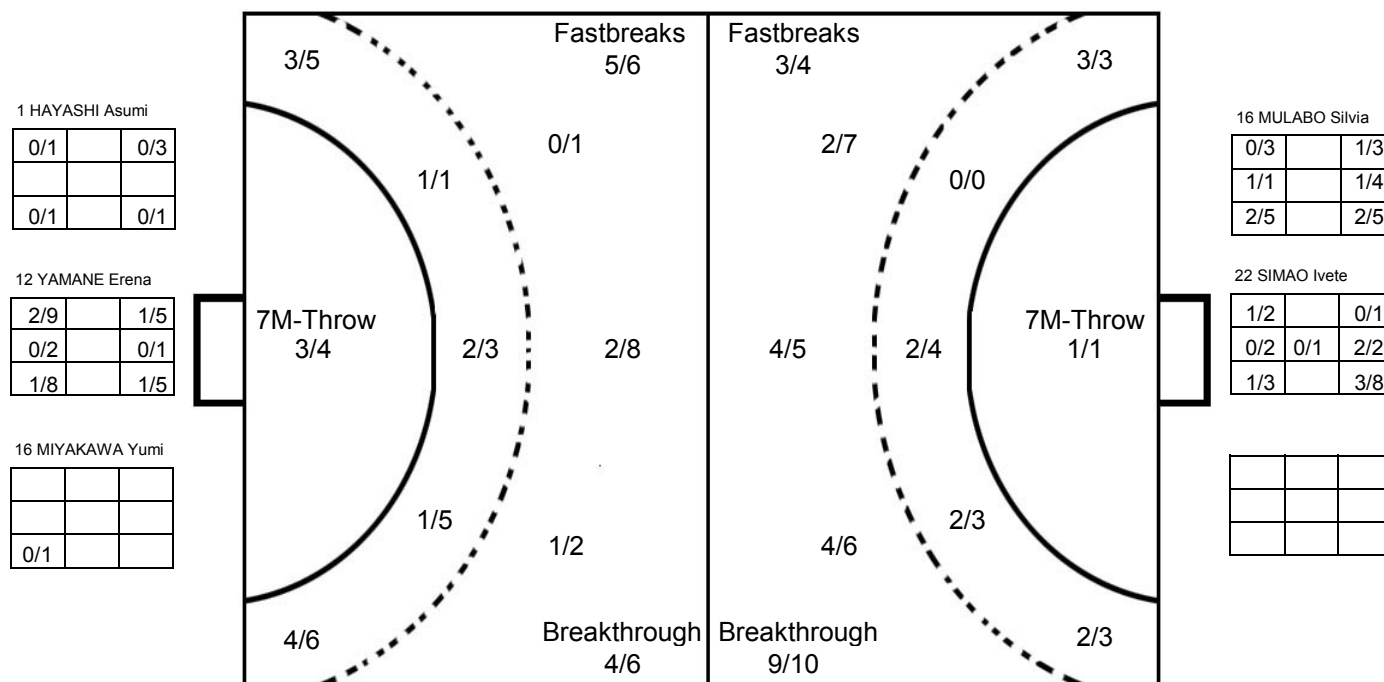

XVII WOMEN'S JUNIOR WORLD CHAMPIONSHIP 2010 IN KOR
MATCH SHOT REPORT

ROUND 6

MATCH 88

100717088-41-1/1

JAPAN

1 HAYASHI Asumi	2 AIZAWA Rino	3 KAWAI Nozomi	4 ONAGA Wakako	5 SAWA Ayano	6 IKEHARA Ayaka	7 INUI Ayumi	8 YOKOYAMA Kamu
<table border="1"><tr><td></td><td></td><td></td></tr><tr><td></td><td></td><td></td></tr><tr><td></td><td></td><td></td></tr></table>	<table border="1"><tr><td></td><td></td><td></td></tr><tr><td></td><td></td><td></td></tr><tr><td></td><td></td><td></td></tr></table>	<table border="1"><tr><td></td><td></td><td></td></tr><tr><td></td><td></td><td></td></tr><tr><td></td><td></td><td></td></tr></table>	<table border="1"><tr><td></td><td></td><td></td></tr><tr><td></td><td>1</td><td></td></tr><tr><td></td><td></td><td>1</td></tr></table>	<table border="1"><tr><td></td><td></td><td></td></tr><tr><td></td><td></td><td></td></tr><tr><td></td><td></td><td></td></tr></table>	<table border="1"><tr><td>1</td><td></td><td></td></tr><tr><td>1</td><td></td><td></td></tr><tr><td></td><td></td><td>1</td></tr></table>	<table border="1"><tr><td></td><td></td><td>2</td></tr><tr><td></td><td></td><td></td></tr><tr><td></td><td></td><td>1</td></tr></table>	<table border="1"><tr><td>1</td><td></td><td></td></tr><tr><td></td><td></td><td></td></tr><tr><td>1</td><td></td><td>1</td></tr></table>
Post - 0 Miss - 0 Block - 0	Post - 0 Miss - 0 Block - 0	Post - 0 Miss - 0 Block - 0	Post - 0 Miss - 0 Block - 0	Post - 0 Miss - 0 Block - 0	Post - 0 Miss - 0 Block - 0	Post - 3 Miss - 0 Block - 0	Post - 0 Miss - 0 Block - 0
10 MATSUO Yui	11 TATSUTANI Haruna	12 YAMANE Erena	13 HARA Nozomi	14 KAWAMURA Anna	15 MATSUMURA Anri	16 MIYAKAWA Yumi	17 KATO Yuki
<table border="1"><tr><td></td><td></td><td></td></tr><tr><td></td><td></td><td>1</td></tr><tr><td>1</td><td></td><td>1</td></tr></table>	<table border="1"><tr><td></td><td></td><td></td></tr><tr><td></td><td></td><td></td></tr><tr><td></td><td></td><td></td></tr></table>	<table border="1"><tr><td></td><td></td><td></td></tr><tr><td></td><td></td><td></td></tr><tr><td></td><td></td><td></td></tr></table>	<table border="1"><tr><td></td><td></td><td>1</td></tr><tr><td>1</td><td></td><td>1</td></tr><tr><td>3</td><td></td><td></td></tr></table>	<table border="1"><tr><td></td><td></td><td></td></tr><tr><td></td><td></td><td></td></tr><tr><td></td><td></td><td></td></tr></table>	<table border="1"><tr><td>2</td><td></td><td></td></tr><tr><td></td><td></td><td></td></tr><tr><td></td><td></td><td>4</td></tr></table>	<table border="1"><tr><td></td><td></td><td></td></tr><tr><td></td><td></td><td></td></tr><tr><td></td><td></td><td></td></tr></table>	<table border="1"><tr><td></td><td></td><td></td></tr><tr><td></td><td></td><td></td></tr><tr><td></td><td></td><td></td></tr></table>
Post - 0 Miss - 1 Block - 1	Post - 0 Miss - 0 Block - 0	Post - 0 Miss - 0 Block - 0	Post - 0 Miss - 0 Block - 1	Post - 0 Miss - 0 Block - 1	Post - 0 Miss - 0 Block - 0	Post - 0 Miss - 0 Block - 0	Post - 0 Miss - 0 Block - 0

ANGOLA

1 FUMUASSUCA C	3 CARVALHO Lidalva	4 SANTOS Patricia	5 VIKUVAIA Marta	6 LUIS Maravilha	7 TAVARES Rossana	8 SANTOS Janeth	9 GUIALO Isabel
<table border="1"><tr><td></td><td></td><td></td></tr><tr><td></td><td></td><td></td></tr><tr><td></td><td></td><td></td></tr></table>	<table border="1"><tr><td></td><td></td><td></td></tr><tr><td>4</td><td></td><td></td></tr><tr><td></td><td></td><td></td></tr></table>	<table border="1"><tr><td></td><td></td><td></td></tr><tr><td></td><td></td><td></td></tr><tr><td></td><td></td><td></td></tr></table>	<table border="1"><tr><td></td><td></td><td></td></tr><tr><td></td><td></td><td></td></tr><tr><td></td><td></td><td></td></tr></table>	<table border="1"><tr><td>1</td><td></td><td></td></tr><tr><td></td><td></td><td></td></tr><tr><td></td><td></td><td>1</td></tr></table>	<table border="1"><tr><td></td><td></td><td>1</td></tr><tr><td></td><td></td><td></td></tr><tr><td>2</td><td></td><td></td></tr></table>	<table border="1"><tr><td>2</td><td></td><td></td></tr><tr><td></td><td></td><td></td></tr><tr><td></td><td></td><td></td></tr></table>	<table border="1"><tr><td>2</td><td></td><td>1</td></tr><tr><td></td><td></td><td>1</td></tr><tr><td></td><td></td><td></td></tr></table>
Post - 0 Miss - 0 Block - 0	Post - 1 Miss - 0 Block - 0	Post - 0 Miss - 0 Block - 0	Post - 0 Miss - 0 Block - 0	Post - 0 Miss - 0 Block - 0	Post - 0 Miss - 0 Block - 0	Post - 0 Miss - 0 Block - 0	Post - 2 Miss - 2 Block - 0
10 CARLOS Azenaide	12 JOSE Idrisia	14 SILVA Iracelma	15 CAZANGA Magda	16 MULABO Silvia	22 SIMAO Ivete		
<table border="1"><tr><td>3</td><td></td><td>2</td></tr><tr><td></td><td></td><td></td></tr><tr><td>1</td><td></td><td></td></tr></table>	<table border="1"><tr><td></td><td></td><td></td></tr><tr><td></td><td></td><td></td></tr><tr><td></td><td></td><td></td></tr></table>	<table border="1"><tr><td></td><td></td><td></td></tr><tr><td></td><td></td><td></td></tr><tr><td></td><td></td><td></td></tr></table>	<table border="1"><tr><td></td><td></td><td>3</td></tr><tr><td>2</td><td></td><td></td></tr><tr><td>2</td><td></td><td>4</td></tr></table>	<table border="1"><tr><td></td><td></td><td></td></tr><tr><td></td><td></td><td></td></tr><tr><td></td><td></td><td></td></tr></table>	<table border="1"><tr><td></td><td></td><td></td></tr><tr><td></td><td></td><td></td></tr><tr><td></td><td></td><td></td></tr></table>	<table border="1"><tr><td></td><td></td><td></td></tr><tr><td></td><td></td><td></td></tr><tr><td></td><td></td><td></td></tr></table>	<table border="1"><tr><td></td><td></td><td></td></tr><tr><td></td><td></td><td></td></tr><tr><td></td><td></td><td></td></tr></table>
Post - 1 Miss - 0 Block - 0	Post - 0 Miss - 0 Block - 0	Post - 0 Miss - 0 Block - 0	Post - 1 Miss - 2 Block - 0	Post - 0 Miss - 0 Block - 0	Post - 0 Miss - 0 Block - 0