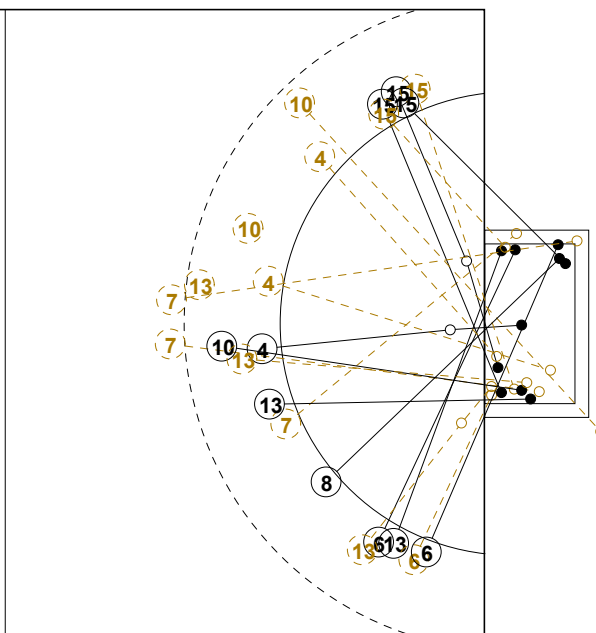

## GOALKEEPER: SAVED/SHOTS

TEAM TOTALS	GOALS	SAVED	MISSED	POST	BLOCKED	TOTAL	RATE(%)
Field Shot	10	2	3	3		18	55.6%
Line Shot	4	2		1		7	57.1%
Wing Shot	5			1		6	83.3%
Fastbreak	3	1				4	75.0%
Breakthrough	9		1			10	90.0%
Free Throw							0.0%
7M-Throw	1					1	100.0%

# XVII WOMEN'S JUNIOR WORLD CHAMPIONSHIP 2010 IN KOR PICTORIAL MATCH STATISTICS

ROUND 6

MATCH 88

100717088-21-1/1

1st Half  
14 : 15

2nd Half  
32 : 26

**XVII WOMEN'S JUNIOR WORLD CHAMPIONSHIP 2010 IN KOR**  
**MATCH SHOT REPORT**