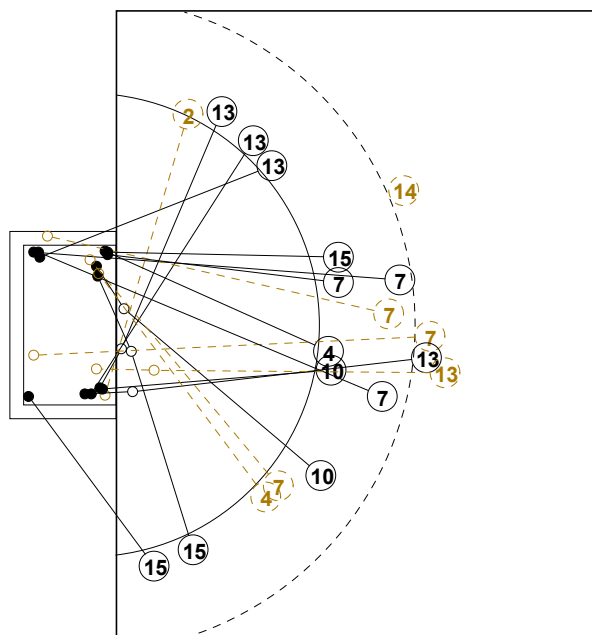

XVII WOMEN'S JUNIOR WORLD CHAMPIONSHIP 2010 IN KOR PICTORIAL MATCH STATISTICS

ROUND 6

MATCH 88

100717088-21-1/1