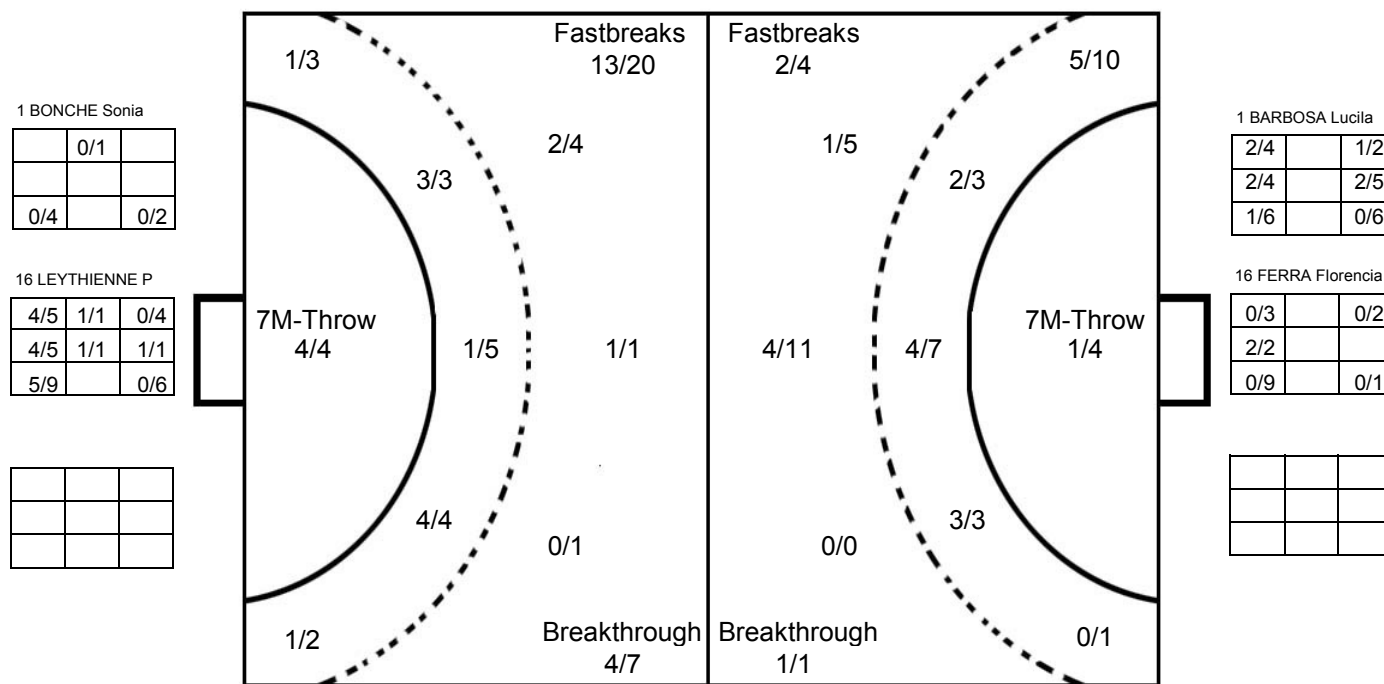

XVII WOMEN'S JUNIOR WORLD CHAMPIONSHIP 2010 IN KOR
MATCH SHOT REPORT

ROUND 6

MATCH 87

100717087-41-1/1

FRANCE

1 BONCHE Sonia	2 DE LA BRETECHE S	4 RINGAYEN Martine	5 NZE MINKO E	6 TURPIN Eva	9 KAMDOP Laura	10 CISSE Koumba	11 LE BIHAN Manon
<table border="1"><tr><td></td><td></td><td></td></tr><tr><td></td><td></td><td></td></tr><tr><td></td><td></td><td></td></tr></table>	<table border="1"><tr><td></td><td>1</td><td></td></tr><tr><td></td><td>1</td><td></td></tr><tr><td></td><td></td><td></td></tr></table>	<table border="1"><tr><td></td><td></td><td></td></tr><tr><td></td><td></td><td></td></tr><tr><td>1</td><td></td><td></td></tr></table>	<table border="1"><tr><td>2</td><td></td><td>1</td></tr><tr><td>1</td><td></td><td>1</td></tr><tr><td></td><td></td><td></td></tr></table>	<table border="1"><tr><td></td><td></td><td></td></tr><tr><td></td><td></td><td></td></tr><tr><td></td><td></td><td></td></tr></table>	<table border="1"><tr><td></td><td></td><td></td></tr><tr><td></td><td></td><td></td></tr><tr><td>1</td><td></td><td>1</td></tr></table>	<table border="1"><tr><td></td><td></td><td></td></tr><tr><td>1</td><td></td><td></td></tr><tr><td>1</td><td></td><td>1</td></tr></table>	<table border="1"><tr><td></td><td></td><td></td></tr><tr><td></td><td></td><td></td></tr><tr><td></td><td></td><td></td></tr></table>
Post - 0 Miss - 0 Block - 0	Post - 0 Miss - 2 Block - 0	Post - 1 Miss - 0 Block - 0	Post - 0 Miss - 0 Block - 0	Post - 0 Miss - 0 Block - 0	Post - 1 Miss - 0 Block - 0	Post - 0 Miss - 1 Block - 0	Post - 1 Miss - 1 Block - 0
13 BULLEUX Chloe	14 PRUDHOMME	15 GELEBART Laura I	16 LEYTHIENNE P	17 BLARD Celine	18 NIOMBLA G	19 MANACH Elodie	20 MANGA Christelle
<table border="1"><tr><td>1</td><td></td><td>1</td></tr><tr><td></td><td></td><td></td></tr><tr><td></td><td></td><td></td></tr></table>	<table border="1"><tr><td>1</td><td></td><td></td></tr><tr><td></td><td></td><td></td></tr><tr><td>2</td><td></td><td></td></tr></table>	<table border="1"><tr><td></td><td></td><td></td></tr><tr><td></td><td></td><td></td></tr><tr><td>2</td><td></td><td>1</td></tr></table>	<table border="1"><tr><td></td><td></td><td></td></tr><tr><td></td><td></td><td></td></tr><tr><td></td><td></td><td></td></tr></table>	<table border="1"><tr><td></td><td></td><td></td></tr><tr><td></td><td></td><td>1</td></tr><tr><td></td><td></td><td>1</td></tr></table>	<table border="1"><tr><td></td><td></td><td></td></tr><tr><td></td><td></td><td></td></tr><tr><td>1</td><td></td><td>1</td></tr></table>	<table border="1"><tr><td>1</td><td></td><td></td></tr><tr><td></td><td></td><td></td></tr><tr><td>5</td><td></td><td>1</td></tr></table>	<table border="1"><tr><td></td><td></td><td></td></tr><tr><td></td><td></td><td></td></tr><tr><td>1</td><td></td><td>1</td></tr></table>
Post - 0 Miss - 0 Block - 0	Post - 0 Miss - 0 Block - 0	Post - 1 Miss - 0 Block - 0	Post - 0 Miss - 0 Block - 0	Post - 0 Miss - 0 Block - 0	Post - 1 Miss - 0 Block - 0	Post - 0 Miss - 0 Block - 0	Post - 1 Miss - 0 Block - 0

ARGENTINA

1 BARBOSA Lucila	2 GIAMBERARDINO L	3 BURGARDT Daniela	4 ROMERO Micaela	5 PIZZO Manuela	6 SALVADO Luciana	7 ABADIE Daiana	8 TRENZIANI V
<table border="1"><tr><td></td><td></td><td></td></tr><tr><td></td><td></td><td></td></tr><tr><td></td><td></td><td></td></tr></table>	<table border="1"><tr><td></td><td></td><td></td></tr><tr><td>1</td><td></td><td>1</td></tr><tr><td></td><td></td><td></td></tr></table>	<table border="1"><tr><td></td><td></td><td></td></tr><tr><td></td><td></td><td></td></tr><tr><td></td><td></td><td></td></tr></table>	<table border="1"><tr><td></td><td></td><td></td></tr><tr><td></td><td></td><td></td></tr><tr><td></td><td></td><td></td></tr></table>	<table border="1"><tr><td></td><td></td><td></td></tr><tr><td></td><td></td><td></td></tr><tr><td></td><td></td><td>3</td></tr></table>	<table border="1"><tr><td></td><td></td><td>1</td></tr><tr><td></td><td></td><td></td></tr><tr><td>1</td><td></td><td>4</td></tr></table>	<table border="1"><tr><td></td><td></td><td></td></tr><tr><td></td><td></td><td></td></tr><tr><td></td><td></td><td></td></tr></table>	<table border="1"><tr><td></td><td></td><td></td></tr><tr><td></td><td></td><td></td></tr><tr><td></td><td></td><td></td></tr></table>
Post - 0 Miss - 0 Block - 0	Post - 0 Miss - 0 Block - 0	Post - 0 Miss - 0 Block - 0	Post - 0 Miss - 0 Block - 0	Post - 0 Miss - 1 Block - 0	Post - 0 Miss - 1 Block - 1	Post - 0 Miss - 0 Block - 0	Post - 0 Miss - 0 Block - 0
9 MENDOZA Luciana	10 CRIVELLI V	11 GAMBINO Antonell	13 AIMONE Florencia	14 VALENTE Sofia	15 VICO Natalia	16 FERRA Florencia	17 RABINO Maria
<table border="1"><tr><td></td><td>1</td><td>2</td></tr><tr><td>1</td><td></td><td></td></tr><tr><td>2</td><td></td><td></td></tr></table>	<table border="1"><tr><td></td><td>1</td><td></td></tr><tr><td></td><td></td><td></td></tr><tr><td>4</td><td></td><td></td></tr></table>	<table border="1"><tr><td></td><td></td><td></td></tr><tr><td></td><td></td><td></td></tr><tr><td></td><td></td><td></td></tr></table>	<table border="1"><tr><td></td><td></td><td></td></tr><tr><td></td><td></td><td></td></tr><tr><td></td><td></td><td></td></tr></table>	<table border="1"><tr><td></td><td></td><td></td></tr><tr><td></td><td></td><td></td></tr><tr><td></td><td></td><td></td></tr></table>	<table border="1"><tr><td></td><td></td><td>1</td></tr><tr><td></td><td></td><td></td></tr><tr><td></td><td></td><td></td></tr></table>	<table border="1"><tr><td></td><td></td><td></td></tr><tr><td></td><td></td><td></td></tr><tr><td></td><td></td><td></td></tr></table>	<table border="1"><tr><td></td><td></td><td></td></tr><tr><td></td><td></td><td></td></tr><tr><td></td><td></td><td></td></tr></table>
Post - 4 Miss - 1 Block - 0	Post - 0 Miss - 0 Block - 0	Post - 0 Miss - 0 Block - 0	Post - 0 Miss - 0 Block - 0	Post - 1 Miss - 0 Block - 0	Post - 0 Miss - 0 Block - 1	Post - 0 Miss - 0 Block - 0	Post - 0 Miss - 0 Block - 0