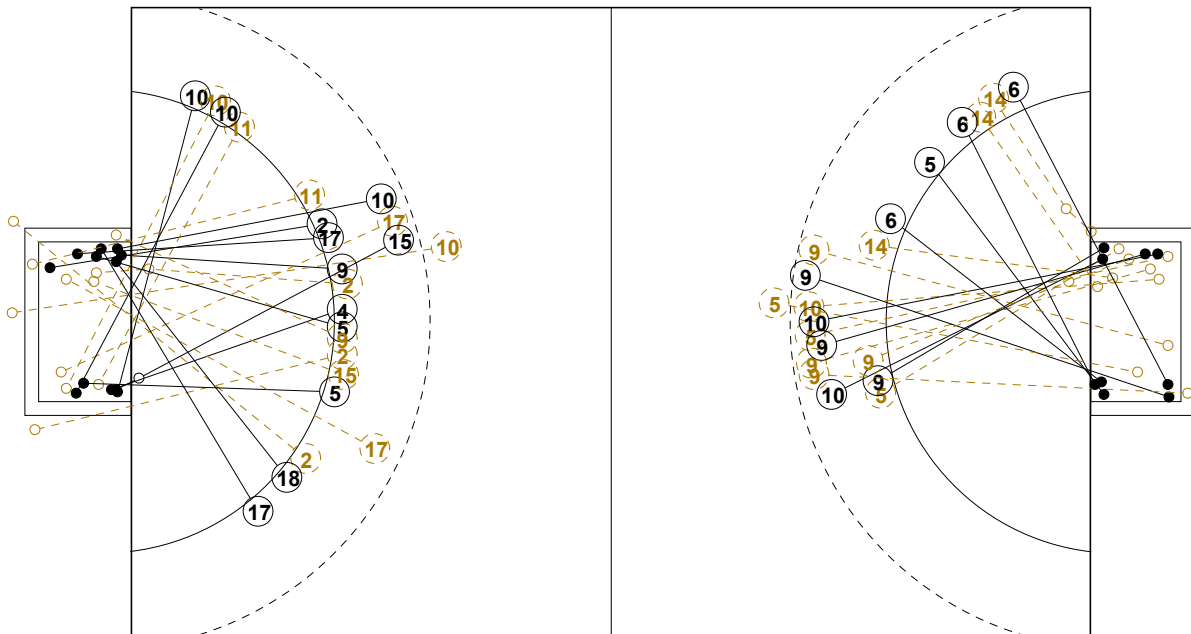

COURT PLAYER: GOALS/SHOTS

GOALKEEPER: SAVED/SHOTS

TEAM TOTALS	GOALS	SAVED	MISSED	POST	BLOCKED	TOTAL	RATE(%)
Field Shot	5	4		4	2	15	33.3%
Line Shot	9	3	1			13	69.2%
Wing Shot	5	4	1	1		11	45.5%
Fastbreak	2	2				4	50.0%
Breakthrough	1					1	100.0%
Free Throw		1				1	0.0%
7M-Throw	1	2	1			4	25.0%

XVII WOMEN'S JUNIOR WORLD CHAMPIONSHIP 2010 IN KOR PICTORIAL MATCH STATISTICS

ROUND 6

MATCH 87

100717087-21-1/1

1st Half
13 : 19

2nd Half
34 : 23

XVII WOMEN'S JUNIOR WORLD CHAMPIONSHIP 2010 IN KOR
MATCH SHOT REPORT