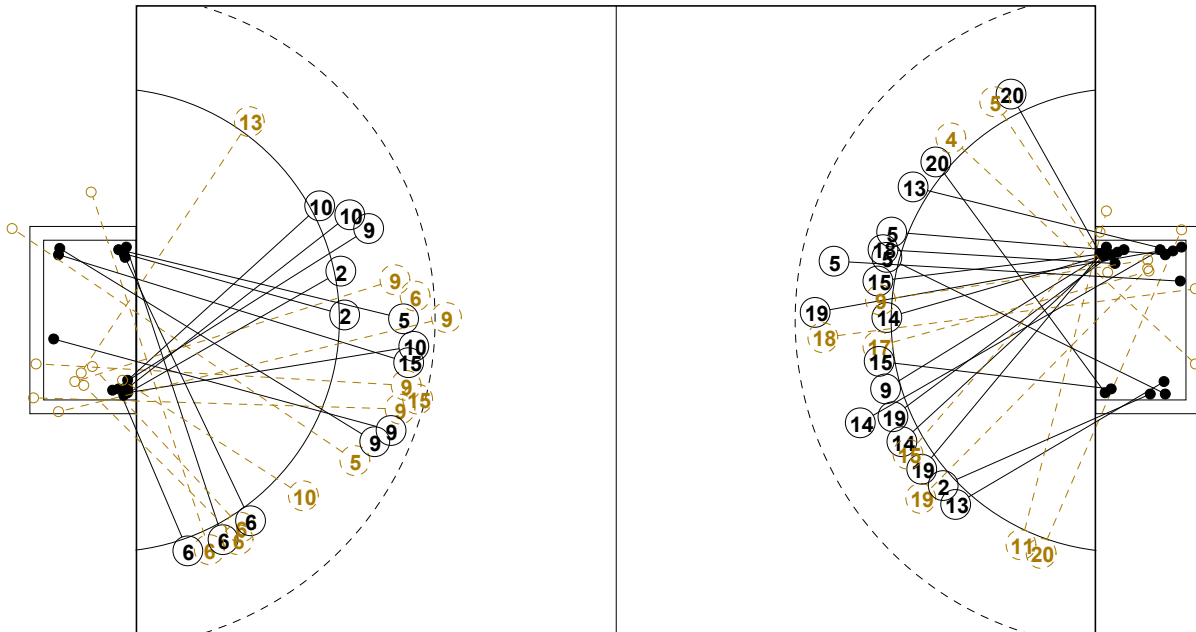

XVII WOMEN'S JUNIOR WORLD CHAMPIONSHIP 2010 IN KOR PICTORIAL MATCH STATISTICS

ROUND 6

MATCH 87

100717087-21-1/1