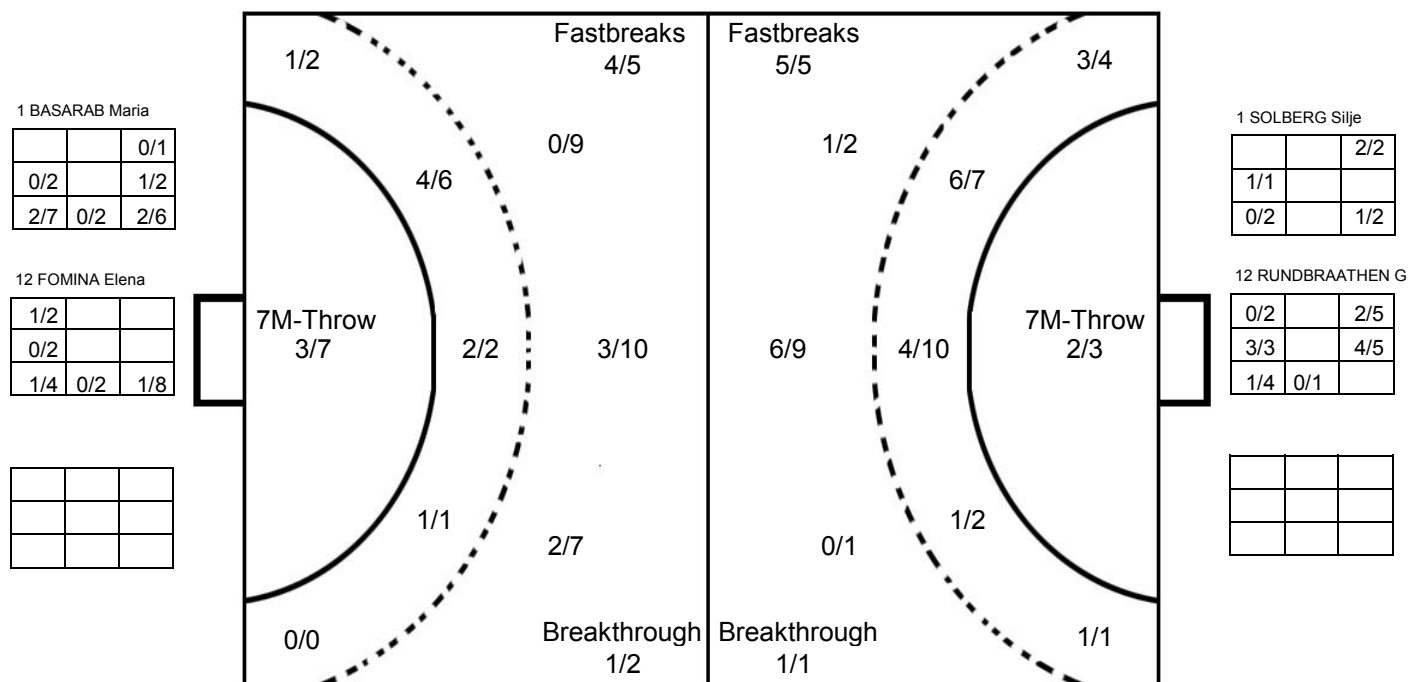

THE 17th WOMEN'S
JUNIOR HANDBALL
WORLD
CHAMPIONSHIP
2010 SEOUL GWANGJU CHEONAN

PHMS Pictorial Handball Match Statistics

IHF Official System

XVII WOMEN'S JUNIOR WORLD CHAMPIONSHIP 2010 IN KOR

MATCH SHOT REPORT

ROUND 11

MATCH 86

100717086-41-1/1

RUSSIA

1 BASARAB Maria	2 KHMYROVA Tatiana	3 KUDRYASHOVA A	4 MAKHNEVA Snezhan	5 GONCHAROVA	6 NIKITINA Irina	7 ILINA Ekaterina	8 SEN Anna
<table border="1" style="width: 100%; height: 30px;"><tr><td></td><td></td><td></td></tr></table>	<table border="1" style="width: 100%; height: 30px;"><tr><td>1</td><td></td><td></td></tr></table>	<table border="1" style="width: 100%; height: 30px;"><tr><td></td><td></td><td></td></tr></table>	<table border="1" style="width: 100%; height: 30px;"><tr><td></td><td></td><td></td></tr></table>	<table border="1" style="width: 100%; height: 30px;"><tr><td></td><td></td><td></td></tr></table>	<table border="1" style="width: 100%; height: 30px;"><tr><td>1</td><td></td><td>2</td></tr></table>	<table border="1" style="width: 100%; height: 30px;"><tr><td></td><td></td><td>1</td></tr></table>	<table border="1" style="width: 100%; height: 30px;"><tr><td></td><td></td><td></td></tr></table>
<table border="1" style="width: 100%; height: 30px;"><tr><td></td><td></td><td></td></tr></table>	<table border="1" style="width: 100%; height: 30px;"><tr><td>1</td><td>1</td><td>1</td></tr></table>	<table border="1" style="width: 100%; height: 30px;"><tr><td>1</td><td></td><td>1</td></tr></table>	<table border="1" style="width: 100%; height: 30px;"><tr><td></td><td></td><td></td></tr></table>	<table border="1" style="width: 100%; height: 30px;"><tr><td></td><td></td><td></td></tr></table>	<table border="1" style="width: 100%; height: 30px;"><tr><td></td><td></td><td>1</td></tr></table>	<table border="1" style="width: 100%; height: 30px;"><tr><td></td><td></td><td></td></tr></table>	<table border="1" style="width: 100%; height: 30px;"><tr><td></td><td></td><td>2</td></tr></table>
Post - 0 Miss - 0 Block - 0	Post - 0 Miss - 0 Block - 1	Post - 0 Miss - 0 Block - 0	Post - 0 Miss - 0 Block - 0	Post - 0 Miss - 0 Block - 0	Post - 2 Miss - 1 Block - 2	Post - 1 Miss - 1 Block - 1	Post - 0 Miss - 1 Block - 0
10 ORDINA Yana	11 ARTAMONOVA	12 FOMINA Elena	13 CHERNOVA Natalia	14 RESHETNIKOVA N	17 GORSHENINA Olga	19 MAKEEVA Ksenia	21 GARBUZ Maria
<table border="1" style="width: 100%; height: 30px;"><tr><td></td><td></td><td></td></tr></table>	<table border="1" style="width: 100%; height: 30px;"><tr><td></td><td></td><td></td></tr></table>	<table border="1" style="width: 100%; height: 30px;"><tr><td></td><td></td><td></td></tr></table>	<table border="1" style="width: 100%; height: 30px;"><tr><td></td><td></td><td></td></tr></table>	<table border="1" style="width: 100%; height: 30px;"><tr><td></td><td></td><td></td></tr></table>	<table border="1" style="width: 100%; height: 30px;"><tr><td></td><td></td><td>1</td></tr></table>	<table border="1" style="width: 100%; height: 30px;"><tr><td></td><td></td><td>2</td></tr></table>	<table border="1" style="width: 100%; height: 30px;"><tr><td></td><td></td><td></td></tr></table>
<table border="1" style="width: 100%; height: 30px;"><tr><td></td><td></td><td>2</td></tr></table>	<table border="1" style="width: 100%; height: 30px;"><tr><td></td><td></td><td></td></tr></table>	<table border="1" style="width: 100%; height: 30px;"><tr><td></td><td></td><td></td></tr></table>	<table border="1" style="width: 100%; height: 30px;"><tr><td>1</td><td></td><td>1</td></tr></table>	<table border="1" style="width: 100%; height: 30px;"><tr><td></td><td></td><td></td></tr></table>	<table border="1" style="width: 100%; height: 30px;"><tr><td></td><td></td><td>1</td></tr></table>	<table border="1" style="width: 100%; height: 30px;"><tr><td></td><td></td><td></td></tr></table>	<table border="1" style="width: 100%; height: 30px;"><tr><td></td><td></td><td></td></tr></table>
Post - 0 Miss - 0 Block - 0	Post - 0 Miss - 0 Block - 0	Post - 0 Miss - 0 Block - 0	Post - 1 Miss - 0 Block - 0	Post - 0 Miss - 0 Block - 0	Post - 0 Miss - 0 Block - 0	Post - 0 Miss - 0 Block - 0	Post - 1 Miss - 1 Block - 0

NORWAY

1 SOLBERG Silje	2 HOMME Christine	3 KRISTIENSEN V	4 YTTERENG Hanna	5 MARCUSSEN Mai	6 OFTEDAL Stine	7 MOLID Mari	8 JAKOBSEN Maja
<table border="1" style="width: 100%; height: 30px;"><tr><td></td><td></td><td></td></tr></table>	<table border="1" style="width: 100%; height: 30px;"><tr><td></td><td></td><td></td></tr></table>	<table border="1" style="width: 100%; height: 30px;"><tr><td></td><td></td><td></td></tr></table>	<table border="1" style="width: 100%; height: 30px;"><tr><td>1</td><td></td><td></td></tr></table>	<table border="1" style="width: 100%; height: 30px;"><tr><td></td><td></td><td></td></tr></table>	<table border="1" style="width: 100%; height: 30px;"><tr><td>2</td><td></td><td></td></tr></table>	<table border="1" style="width: 100%; height: 30px;"><tr><td></td><td></td><td>1</td></tr></table>	<table border="1" style="width: 100%; height: 30px;"><tr><td></td><td></td><td></td></tr></table>
<table border="1" style="width: 100%; height: 30px;"><tr><td></td><td></td><td></td></tr></table>	<table border="1" style="width: 100%; height: 30px;"><tr><td></td><td></td><td></td></tr></table>	<table border="1" style="width: 100%; height: 30px;"><tr><td></td><td>1</td><td>1</td></tr></table>	<table border="1" style="width: 100%; height: 30px;"><tr><td>1</td><td></td><td>1</td></tr></table>	<table border="1" style="width: 100%; height: 30px;"><tr><td></td><td></td><td></td></tr></table>	<table border="1" style="width: 100%; height: 30px;"><tr><td>2</td><td>1</td><td>2</td></tr></table>	<table border="1" style="width: 100%; height: 30px;"><tr><td></td><td></td><td>1</td></tr></table>	<table border="1" style="width: 100%; height: 30px;"><tr><td></td><td></td><td>2</td></tr></table>
Post - 0 Miss - 0 Block - 0	Post - 0 Miss - 0 Block - 0	Post - 0 Miss - 0 Block - 0	Post - 0 Miss - 0 Block - 0	Post - 0 Miss - 0 Block - 0	Post - 0 Miss - 1 Block - 0	Post - 1 Miss - 0 Block - 1	Post - 0 Miss - 0 Block - 0
9 SOLBERG Sanna	10 MOERK Nora	12 RUNDBRAATHEN	13 SVENDSEN Silje	14 FOLKVORD Ellen	16 KAMPERUD Hilde	17 NOERSTEBOE K	18 HALL Susann iren
<table border="1" style="width: 100%; height: 30px;"><tr><td></td><td></td><td>1</td></tr></table>	<table border="1" style="width: 100%; height: 30px;"><tr><td>1</td><td></td><td></td></tr></table>	<table border="1" style="width: 100%; height: 30px;"><tr><td></td><td></td><td></td></tr></table>	<table border="1" style="width: 100%; height: 30px;"><tr><td></td><td></td><td></td></tr></table>	<table border="1" style="width: 100%; height: 30px;"><tr><td></td><td></td><td></td></tr></table>	<table border="1" style="width: 100%; height: 30px;"><tr><td></td><td></td><td></td></tr></table>	<table border="1" style="width: 100%; height: 30px;"><tr><td>1</td><td></td><td></td></tr></table>	<table border="1" style="width: 100%; height: 30px;"><tr><td></td><td></td><td></td></tr></table>
<table border="1" style="width: 100%; height: 30px;"><tr><td>2</td><td></td><td>2</td></tr></table>	<table border="1" style="width: 100%; height: 30px;"><tr><td>1</td><td>2</td><td>2</td></tr></table>	<table border="1" style="width: 100%; height: 30px;"><tr><td></td><td></td><td></td></tr></table>	<table border="1" style="width: 100%; height: 30px;"><tr><td></td><td></td><td></td></tr></table>	<table border="1" style="width: 100%; height: 30px;"><tr><td></td><td></td><td></td></tr></table>	<table border="1" style="width: 100%; height: 30px;"><tr><td></td><td></td><td></td></tr></table>	<table border="1" style="width: 100%; height: 30px;"><tr><td></td><td></td><td></td></tr></table>	<table border="1" style="width: 100%; height: 30px;"><tr><td></td><td></td><td></td></tr></table>
Post - 0 Miss - 1 Block - 0	Post - 1 Miss - 0 Block - 2	Post - 0 Miss - 0 Block - 0	Post - 0 Miss - 0 Block - 0	Post - 0 Miss - 0 Block - 0	Post - 0 Miss - 0 Block - 0	Post - 0 Miss - 0 Block - 0	Post - 0 Miss - 0 Block - 0