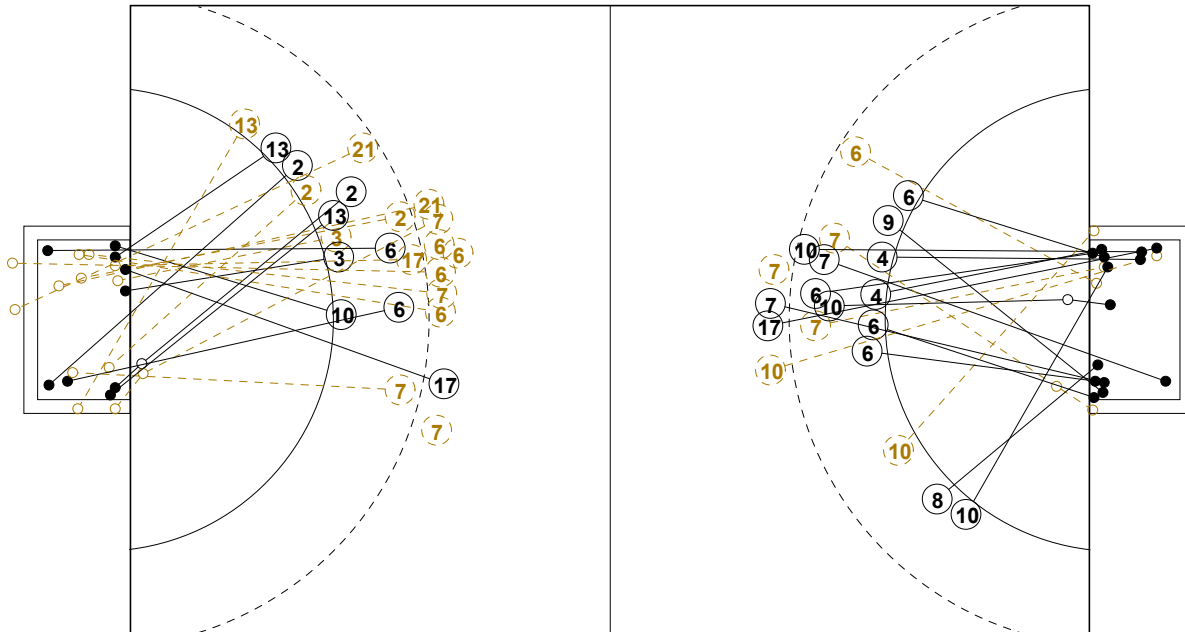

COURT PLAYER: GOALS/SHOTS

GOALKEEPER: SAVED/SHOTS

| TEAM TOTALS | GOALS | SAVED | MISSED | POST | BLOCKED | TOTAL | RATE(%) |
|--------------|-------|-------|--------|------|---------|-------|---------|
| Field Shot | 6 | 3 | | | 2 | 11 | 54.5% |
| Line Shot | 11 | 4 | 1 | 2 | 1 | 19 | 57.9% |
| Wing Shot | 4 | | 1 | | | 5 | 80.0% |
| Fastbreak | 5 | | | | | 5 | 100.0% |
| Breakthrough | 1 | | | | | 1 | 100.0% |
| Free Throw | 1 | | | | | 1 | 100.0% |
| 7M-Throw | 2 | 1 | | | | 3 | 66.7% |

XVII WOMEN'S JUNIOR WORLD CHAMPIONSHIP 2010 IN KOR PICTORIAL MATCH STATISTICS

ROUND 11

MATCH 86

100717086-21-1/1

1st Half
14 : 11

2nd Half
21 : 30

THE 17th WOMEN'S
JUNIOR HANDBALL
WORLD
CHAMPIONSHIP
2010 SEOUL GWANGJU CHEONAN