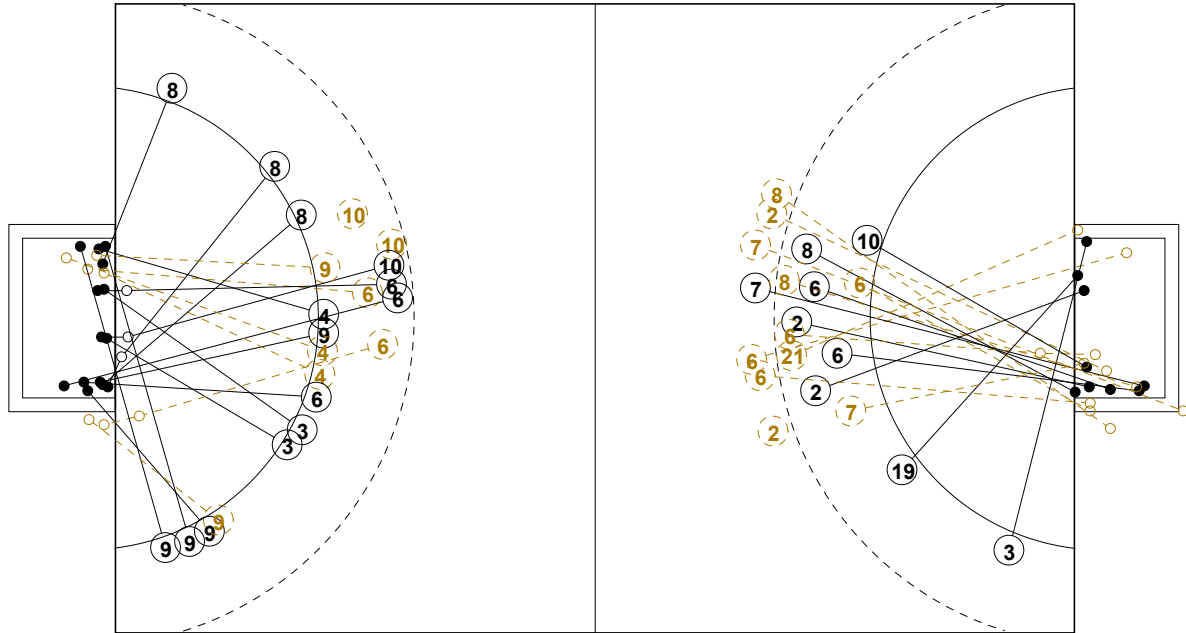

XVII WOMEN'S JUNIOR WORLD CHAMPIONSHIP 2010 IN KOR PICTORIAL MATCH STATISTICS

ROUND 11

MATCH 86

100717086-21-1/1