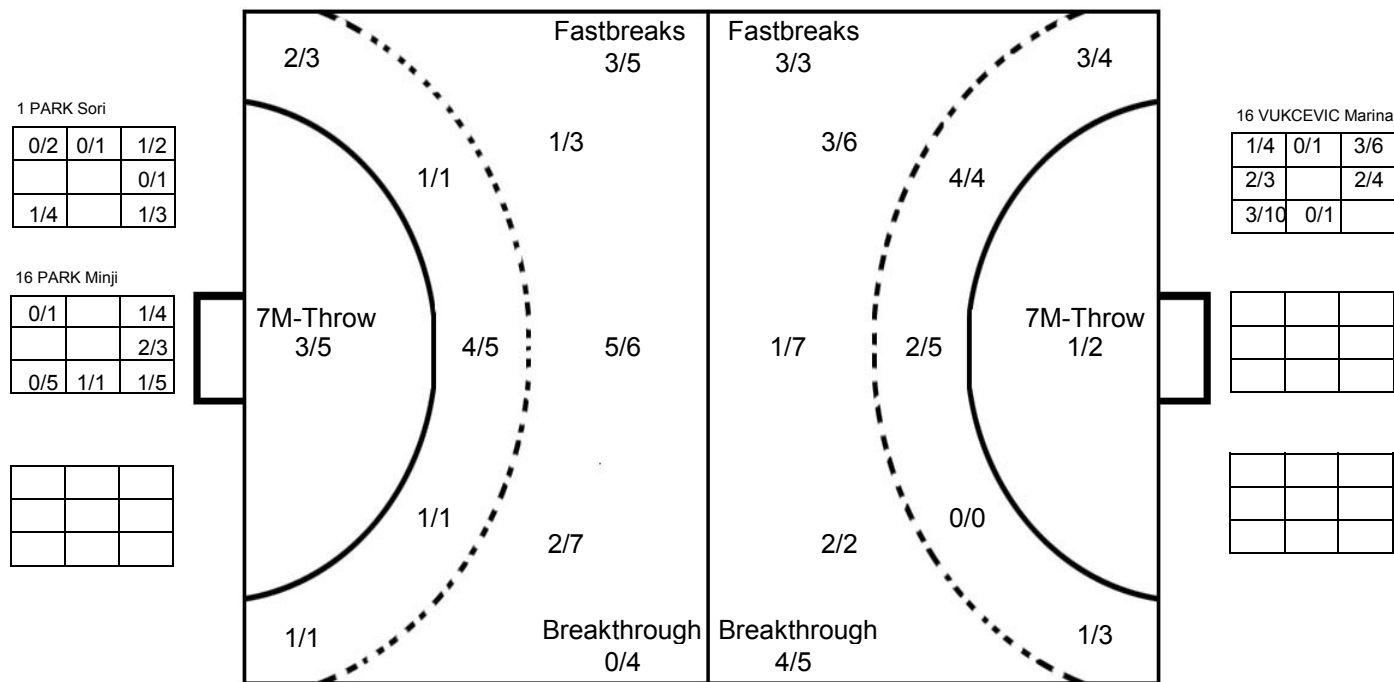

XVII WOMEN'S JUNIOR WORLD CHAMPIONSHIP 2010 IN KOR MATCH SHOT REPORT

ROUND 11

MATCH 85

100717085-41-1/1

KOREA

1 PARK Sori	2 JO Hyobi	3 CHOI Sumin	5 KIM Seonhwa	6 NAM Yeongsin	8 LEE Eunbi	9 LEE Semi	11 JUNG Yura
<table border="1"><tr><td></td><td></td><td></td></tr><tr><td></td><td></td><td></td></tr><tr><td></td><td></td><td></td></tr></table>	<table border="1"><tr><td></td><td></td><td></td></tr><tr><td></td><td></td><td>1</td></tr><tr><td></td><td></td><td>2</td></tr></table>	<table border="1"><tr><td></td><td></td><td></td></tr><tr><td></td><td></td><td></td></tr><tr><td></td><td></td><td></td></tr></table>	<table border="1"><tr><td>1</td><td></td><td></td></tr><tr><td></td><td></td><td></td></tr><tr><td>1</td><td></td><td></td></tr></table>	<table border="1"><tr><td></td><td></td><td></td></tr><tr><td></td><td></td><td></td></tr><tr><td>1</td><td></td><td></td></tr></table>	<table border="1"><tr><td></td><td></td><td>2</td></tr><tr><td></td><td></td><td>1</td></tr><tr><td></td><td></td><td></td></tr></table>	<table border="1"><tr><td></td><td></td><td></td></tr><tr><td></td><td></td><td></td></tr><tr><td></td><td></td><td></td></tr></table>	<table border="1"><tr><td>1</td><td></td><td></td></tr><tr><td></td><td></td><td></td></tr><tr><td></td><td></td><td></td></tr></table>
Post - 0 Miss - 0 Block - 0	Post - 0 Miss - 0 Block - 0	Post - 0 Miss - 0 Block - 0	Post - 0 Miss - 1 Block - 0	Post - 0 Miss - 0 Block - 0	Post - 0 Miss - 0 Block - 1	Post - 0 Miss - 1 Block - 0	Post - 0 Miss - 1 Block - 0
12 MOON Nayeong	13 RYU Eunhee	14 JUNG Juri	15 PARK Suyoung	16 PARK Minji	17 LEE Sooyeon	18 KIM Sunhae	19 KIM Eunkyeong
<table border="1"><tr><td></td><td></td><td></td></tr><tr><td></td><td></td><td></td></tr><tr><td></td><td></td><td></td></tr></table>	<table border="1"><tr><td>1</td><td>1</td><td></td></tr><tr><td>1</td><td></td><td></td></tr><tr><td>3</td><td>1</td><td>3</td></tr></table>	<table border="1"><tr><td></td><td></td><td></td></tr><tr><td></td><td></td><td></td></tr><tr><td></td><td></td><td></td></tr></table>	<table border="1"><tr><td></td><td></td><td></td></tr><tr><td></td><td></td><td></td></tr><tr><td></td><td></td><td></td></tr></table>	<table border="1"><tr><td></td><td></td><td></td></tr><tr><td></td><td></td><td></td></tr><tr><td></td><td></td><td></td></tr></table>	<table border="1"><tr><td></td><td></td><td>1</td></tr><tr><td></td><td></td><td></td></tr><tr><td></td><td></td><td></td></tr></table>	<table border="1"><tr><td></td><td></td><td></td></tr><tr><td></td><td></td><td></td></tr><tr><td></td><td></td><td></td></tr></table>	<table border="1"><tr><td></td><td></td><td></td></tr><tr><td></td><td></td><td></td></tr><tr><td></td><td></td><td></td></tr></table>
Post - 0 Miss - 0 Block - 0	Post - 1 Miss - 1 Block - 0	Post - 0 Miss - 0 Block - 0	Post - 0 Miss - 0 Block - 0	Post - 0 Miss - 0 Block - 0	Post - 0 Miss - 0 Block - 0	Post - 0 Miss - 0 Block - 0	Post - 0 Miss - 0 Block - 0

MONTENEGRO

1 TATAR Zeljka	3 VLAHOVIC Milica	4 MEHMEDOVIC	5 JOLICIC Maja	6 PREMOVIC Sanja	7 MARKOVIC Jelena	8 MISUROVIC Ana	9 DESPOTOVIC Jelen
<table border="1"><tr><td></td><td></td><td></td></tr><tr><td></td><td></td><td></td></tr><tr><td></td><td></td><td></td></tr></table>	<table border="1"><tr><td></td><td></td><td>1</td></tr><tr><td></td><td></td><td></td></tr><tr><td>1</td><td></td><td></td></tr></table>	<table border="1"><tr><td>1</td><td></td><td>1</td></tr><tr><td></td><td></td><td>1</td></tr><tr><td>1</td><td></td><td>2</td></tr></table>	<table border="1"><tr><td></td><td></td><td></td></tr><tr><td></td><td></td><td></td></tr><tr><td></td><td></td><td></td></tr></table>	<table border="1"><tr><td></td><td></td><td></td></tr><tr><td></td><td></td><td>1</td></tr><tr><td></td><td></td><td></td></tr></table>	<table border="1"><tr><td></td><td></td><td>1</td></tr><tr><td></td><td></td><td></td></tr><tr><td>1</td><td></td><td>1</td></tr></table>	<table border="1"><tr><td></td><td></td><td></td></tr><tr><td></td><td></td><td></td></tr><tr><td></td><td></td><td></td></tr></table>	<table border="1"><tr><td></td><td></td><td></td></tr><tr><td></td><td></td><td></td></tr><tr><td></td><td></td><td></td></tr></table>
Post - 0 Miss - 0 Block - 0	Post - 0 Miss - 0 Block - 0	Post - 2 Miss - 1 Block - 0	Post - 0 Miss - 0 Block - 0	Post - 0 Miss - 0 Block - 0	Post - 0 Miss - 0 Block - 2	Post - 0 Miss - 0 Block - 0	Post - 0 Miss - 0 Block - 0
11 KLIKOVAC Andrea	12 POPOVIC Bobana	14 DELIC Danica	16 VUKCEVIC Marina	17 NOVAKOVIC Andjel	18 LAZOVIC Suzana	19 VUKCEVIC Sara	90 KNEZEVIC Milena
<table border="1"><tr><td></td><td></td><td></td></tr><tr><td></td><td></td><td></td></tr><tr><td></td><td></td><td></td></tr></table>	<table border="1"><tr><td></td><td></td><td></td></tr><tr><td></td><td></td><td></td></tr><tr><td></td><td></td><td></td></tr></table>	<table border="1"><tr><td></td><td></td><td></td></tr><tr><td></td><td></td><td></td></tr><tr><td></td><td></td><td></td></tr></table>	<table border="1"><tr><td></td><td></td><td></td></tr><tr><td></td><td></td><td></td></tr><tr><td></td><td></td><td></td></tr></table>	<table border="1"><tr><td></td><td></td><td></td></tr><tr><td></td><td></td><td></td></tr><tr><td></td><td></td><td></td></tr></table>	<table border="1"><tr><td>1</td><td></td><td>1</td></tr><tr><td></td><td></td><td></td></tr><tr><td></td><td></td><td>1</td></tr></table>	<table border="1"><tr><td></td><td></td><td></td></tr><tr><td></td><td></td><td></td></tr><tr><td></td><td></td><td></td></tr></table>	<table border="1"><tr><td>1</td><td></td><td>1</td></tr><tr><td></td><td></td><td></td></tr><tr><td>5</td><td></td><td>2</td></tr></table>
Post - 0 Miss - 0 Block - 0	Post - 0 Miss - 0 Block - 0	Post - 0 Miss - 0 Block - 0	Post - 0 Miss - 0 Block - 0	Post - 0 Miss - 0 Block - 0	Post - 0 Miss - 1 Block - 0	Post - 0 Miss - 0 Block - 0	Post - 2 Miss - 1 Block - 0