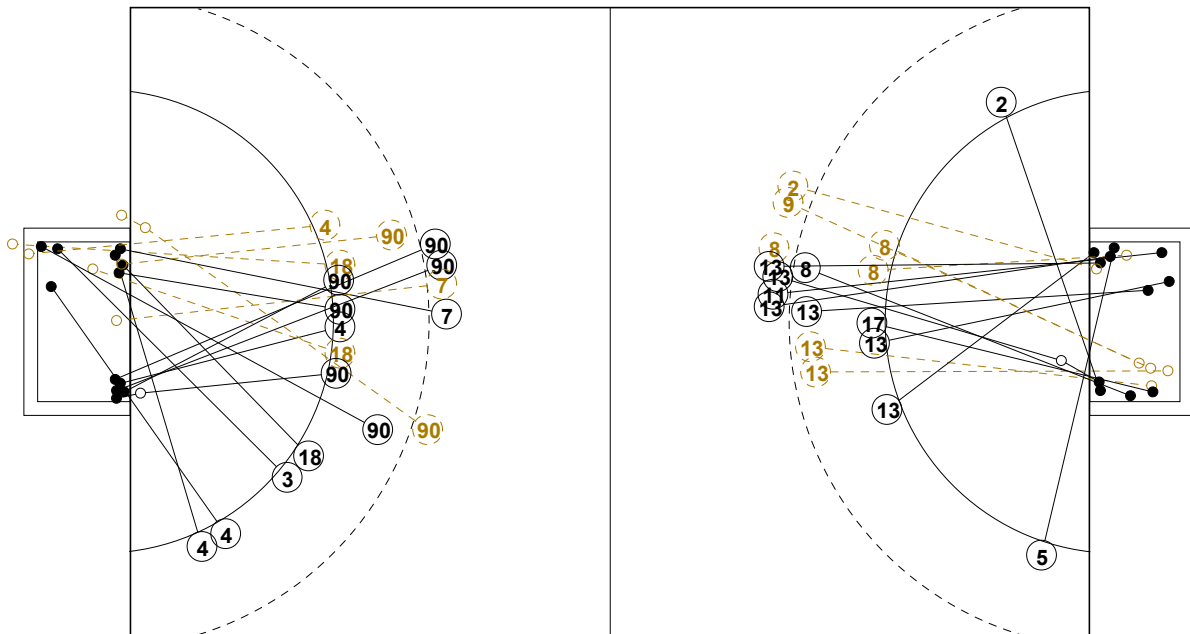

COURT PLAYER: GOALS/SHOTS

GOALKEEPER: SAVED/SHOTS

TEAM TOTALS	GOALS	SAVED	MISSED	POST	BLOCKED	TOTAL	RATE(%)
Field Shot	5	2	1	2	2	12	41.7%
Line Shot	6	1	1	1		9	66.7%
Wing Shot	4	2	1			7	57.1%
Fastbreak	3					3	100.0%
Breakthrough	4	1				5	80.0%
Free Throw	1	2				3	33.3%
7M-Throw	1			1		2	50.0%

XVII WOMEN'S JUNIOR WORLD CHAMPIONSHIP 2010 IN KOR PICTORIAL MATCH STATISTICS

ROUND 11

MATCH 85

100717085-21-1/1

1st Half
10 : 12

2nd Half
24 : 23

XVII WOMEN'S JUNIOR WORLD CHAMPIONSHIP 2010 IN KOR MATCH SHOT REPORT