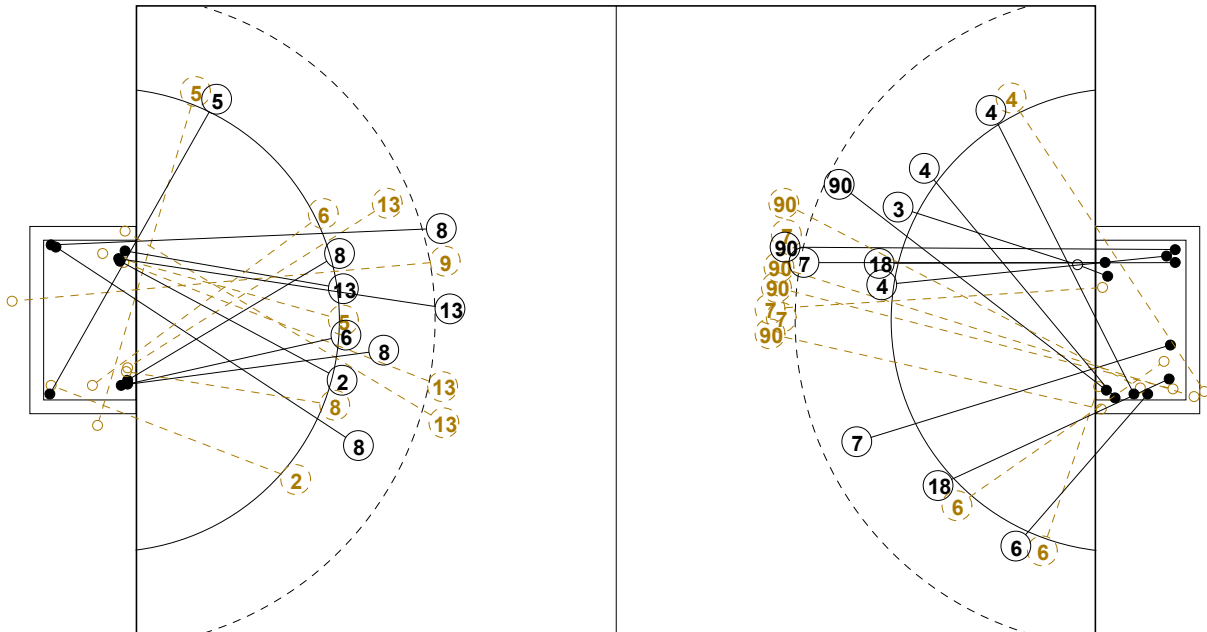

XVII WOMEN'S JUNIOR WORLD CHAMPIONSHIP 2010 IN KOR PICTORIAL MATCH STATISTICS

ROUND 11

MATCH 85

100717085-21-1/1